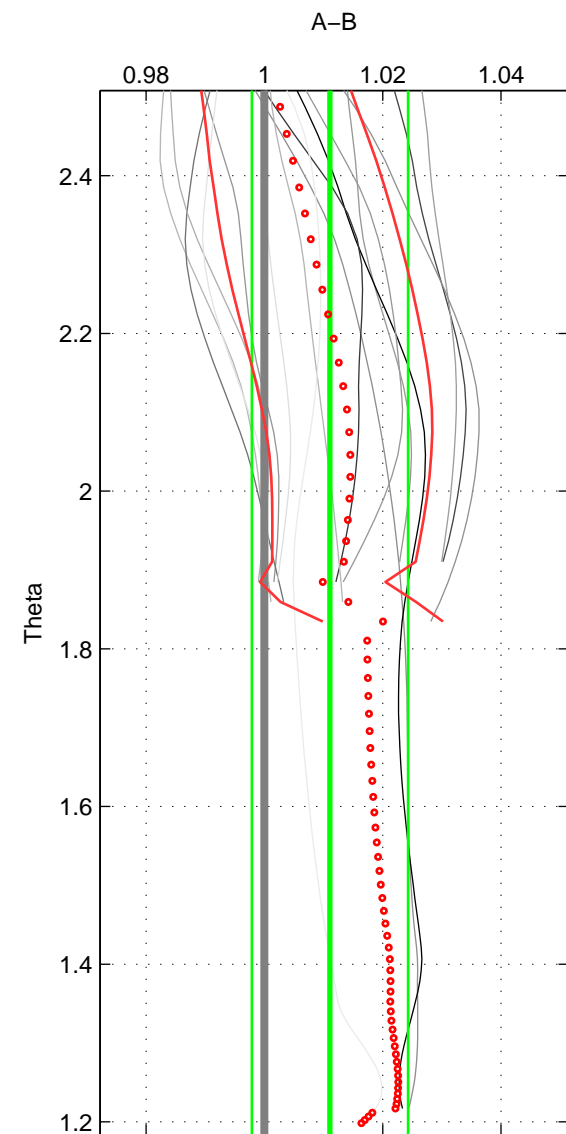

Cruise A (red). Date: Feb 2003 Cruisename: 660-49UF20030225

Cruise B (blue). Date: Apr 2008 Cruisename: 677-49UF20080422

*** "Favourite" values are means of spaces 1 2.

	Offset	O.StDev	Ratio	R.Stdev	Rating
SIGMA:	0.024	0.028	1.009	0.010	4
THETA:	0.031	0.036	1.011	0.013	4
DEPTH:	0.044	0.005	1.017	0.003	3
FAV.:	0.027	0.032	1.010	0.012	4

Profiles of A: 6
 Profiles of B: 7
 Diff profs: 16
 WMoffset (A-B): 0.024269
 WMoffset stdev: 0.028483
 WMratio (A/B): 1.0088
 WMratio stdev: 0.010463

Quality (1-5): 4

Profiles of A: 6
 Profiles of B: 7
 Diff profs: 16
 WMoffset (A-B): 0.030661
 WMoffset stdev: 0.036206
 WMratio (A/B): 1.0111
 WMratio stdev: 0.013211

Quality (1-5): 4

Profiles of A: 6
 Profiles of B: 7
 Diff profs: 16
 WMoffset (A-B): 0.043504
 WMoffset stdev: 0.0054003
 WMratio (A/B): 1.0171
 WMratio stdev: 0.0026085

Quality (1-5): 3

Please note that statistics are bad.