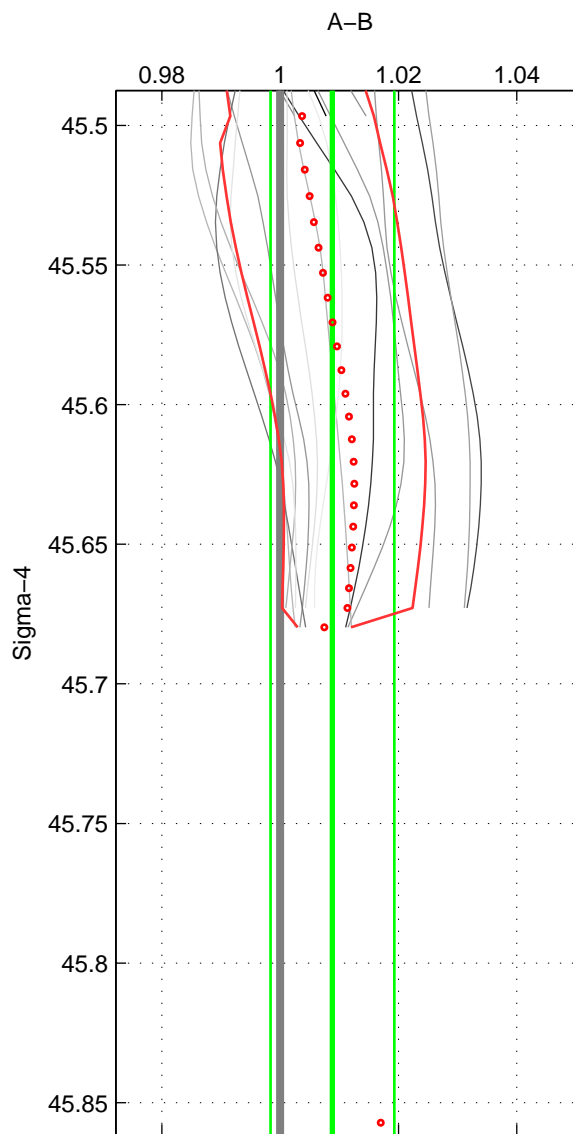

Cruise A (red). Date: Feb 2003 Cruisename: 660-49UF20030225

Cruise B (blue). Date: Apr 2008 Cruisename: 677-49UF20080422

*** "Favourite" values are means of spaces 1 2.

	Offset	O.StDev	Ratio	R.Stdev	Rating
SIGMA:	0.024	0.028	1.009	0.010	4
THETA:	0.031	0.036	1.011	0.013	4
DEPTH:	0.044	0.005	1.017	0.003	3
FAV.:	0.027	0.032	1.010	0.012	4

Profiles of A: 6
 Profiles of B: 7
 Diff profs: 16
 WMoffset (A-B): 0.024269
 WMoffset stdev: 0.028483
 WMratio (A/B): 1.0088
 WMratio stdev: 0.010463

Quality (1-5): 4

Profiles of A: 6
 Profiles of B: 7
 Diff profs: 16
 WMoffset (A-B): 0.030661
 WMoffset stdev: 0.036206
 WMratio (A/B): 1.0111
 WMratio stdev: 0.013211

Quality (1-5): 4

Profiles of A: 6
 Profiles of B: 7
 Diff profs: 16
 WMoffset (A-B): 0.043504
 WMoffset stdev: 0.0054003
 WMratio (A/B): 1.0171
 WMratio stdev: 0.0026085

Quality (1-5): 3

Please note that statistics are bad.