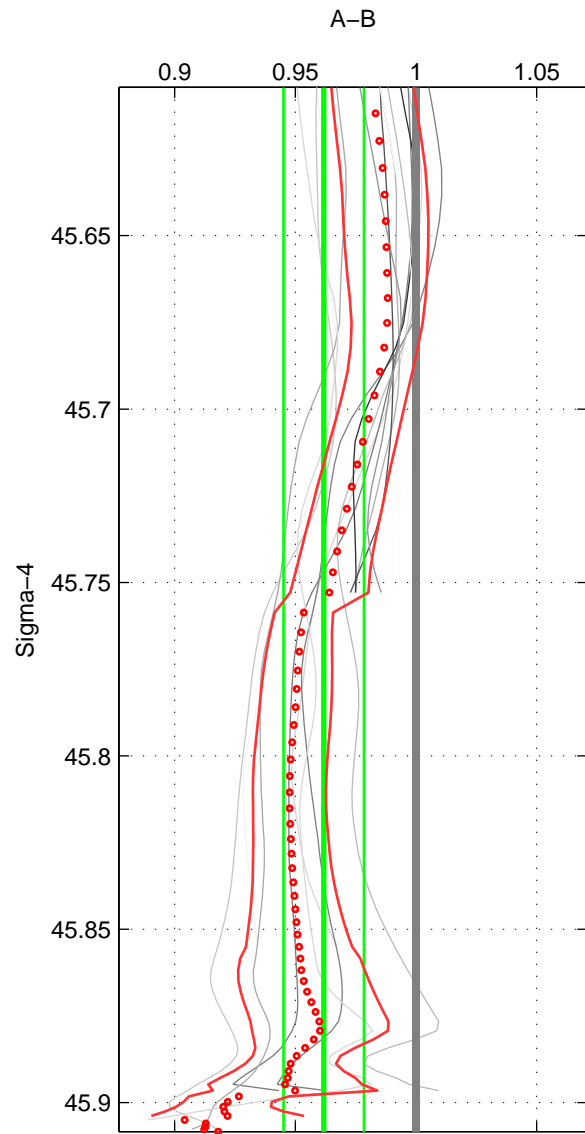

Cruise A (red). Date: Jun 1981 Cruisename: 235-31AN19810612
 Cruise B (blue). Date: May 2012 Cruisename: 246-33AT20120419

*** "Favourite" values are means of spaces 1 2 3.

	Offset	O.StDev	Ratio	R.Stdev	Rating
SIGMA:	-0.046	0.021	0.962	0.017	5
THETA:	-0.042	0.020	0.966	0.016	5
DEPTH:	-0.039	0.021	0.968	0.017	5
FAV. :	-0.042	0.021	0.965	0.017	5

Profiles of A: 4
 Profiles of B: 5
 Diff profs : 14
 WMoffset (A-B): -0.045949
 WMoffset stdev: 0.020604
 WMratio (A/B): 0.96181
 WMratio stdev: 0.016658

Quality (1-5): 5

Profiles of A: 4
 Profiles of B: 5
 Diff profs : 14
 WMoffset (A-B): -0.041872
 WMoffset stdev: 0.020167
 WMratio (A/B): 0.96564
 WMratio stdev: 0.016208

Quality (1-5): 5

Profiles of A: 4
 Profiles of B: 5
 Diff profs : 14
 WMoffset (A-B): -0.03906
 WMoffset stdev: 0.021174
 WMratio (A/B): 0.96789
 WMratio stdev: 0.017167

Quality (1-5): 5