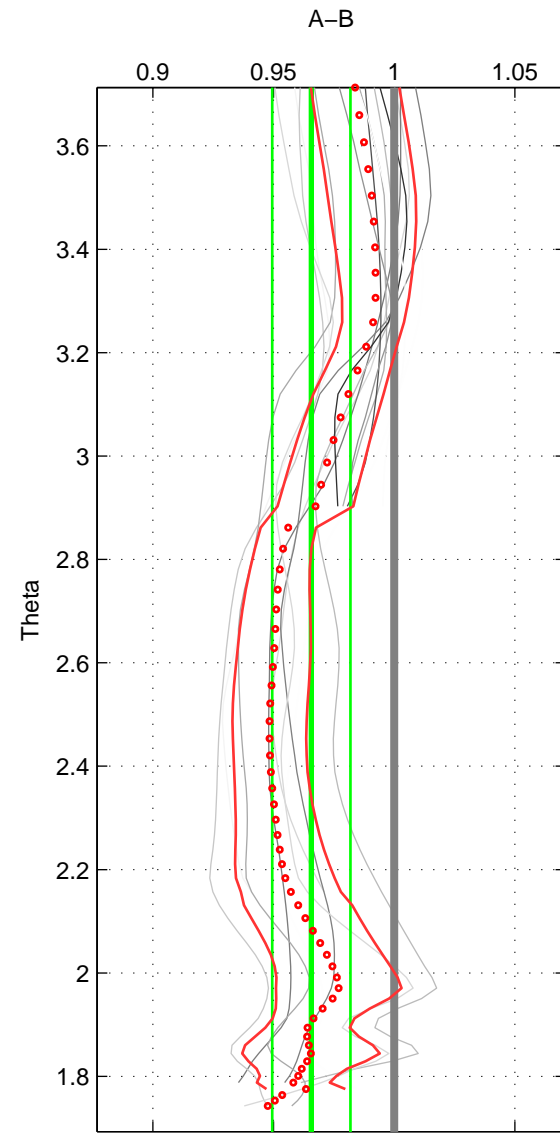

Cruise A (red). Date: Jun 1981 Cruisename: 235-31AN19810612
 Cruise B (blue). Date: May 2012 Cruisename: 246-33AT20120419

*** "Favourite" values are means of spaces 1 2 3.

	Offset	O.StDev	Ratio	R.Stdev	Rating
SIGMA:	-0.046	0.021	0.962	0.017	5
THETA:	-0.042	0.020	0.966	0.016	5
DEPTH:	-0.039	0.021	0.968	0.017	5
FAV. :	-0.042	0.021	0.965	0.017	5

Profiles of A: 4
 Profiles of B: 5
 Diff profs : 14
 WMoffset (A-B): -0.045949
 WMoffset stdev: 0.020604
 WMratio (A/B): 0.96181
 WMratio stdev: 0.016658

Quality (1-5): 5

Profiles of A: 4
 Profiles of B: 5
 Diff profs : 14
 WMoffset (A-B): -0.041872
 WMoffset stdev: 0.020167
 WMratio (A/B): 0.96564
 WMratio stdev: 0.016208

Quality (1-5): 5

Profiles of A: 4
 Profiles of B: 5
 Diff profs : 14
 WMoffset (A-B): -0.03906
 WMoffset stdev: 0.021174
 WMratio (A/B): 0.96789
 WMratio stdev: 0.017167

Quality (1-5): 5