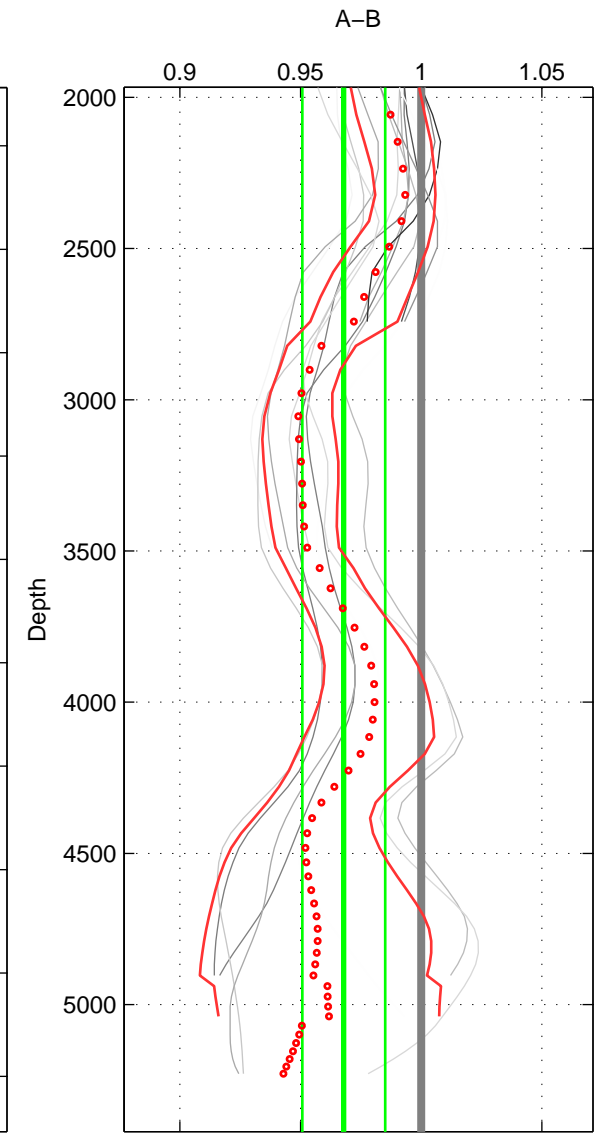

Cruise A (red). Date: Jun 1981 Cruisename: 235-31AN19810612
 Cruise B (blue). Date: May 2012 Cruisename: 246-33AT20120419

*** "Favourite" values are means of spaces 1 2 3.

	Offset	O.StDev	Ratio	R.Stdev	Rating
SIGMA:	-0.046	0.021	0.962	0.017	5
THETA:	-0.042	0.020	0.966	0.016	5
DEPTH:	-0.039	0.021	0.968	0.017	5
FAV. :	-0.042	0.021	0.965	0.017	5

Profiles of A: 4
 Profiles of B: 5
 Diff profs : 14
 WMoffset (A-B): -0.045949
 WMoffset stdev: 0.020604
 WMratio (A/B): 0.96181
 WMratio stdev: 0.016658

Quality (1-5): 5

Profiles of A: 4
 Profiles of B: 5
 Diff profs : 14
 WMoffset (A-B): -0.041872
 WMoffset stdev: 0.020167
 WMratio (A/B): 0.96564
 WMratio stdev: 0.016208

Quality (1-5): 5

Profiles of A: 4
 Profiles of B: 5
 Diff profs : 14
 WMoffset (A-B): -0.03906
 WMoffset stdev: 0.021174
 WMratio (A/B): 0.96789
 WMratio stdev: 0.017167

Quality (1-5): 5