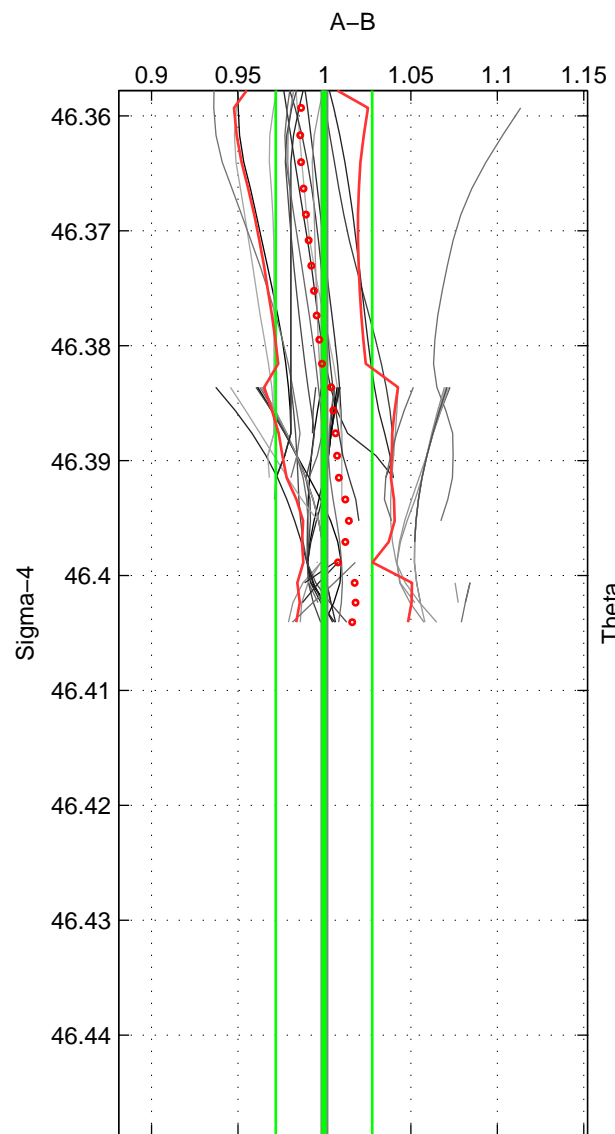

Cruise A (red). Date: Jun 2009 Cruisename: 83-58GS20090528

Cruise B (blue). Date: Aug 1993 Cruisename: 87-58JH19930730

*** "Favourite" values are means of spaces 2 3.

	Offset	O.StDev	Ratio	R.Stdev	Rating
SIGMA:	-0.001	0.027	1.000	0.028	3
THETA:	-0.004	0.026	0.996	0.026	4
DEPTH:	-0.024	0.005	0.977	0.005	4
FAV. :	-0.014	0.016	0.987	0.016	4

Profiles of A: 37
 Profiles of B: 9
 Diff profs : 53
 WMoffset (A-B): -0.00057899
 WMoffset stdev: 0.027305
 WMratio (A/B): 0.99983
 WMratio stdev: 0.027896

Quality (1-5): 3

Profiles of A: 37
 Profiles of B: 9
 Diff profs : 44
 WMoffset (A-B): -0.0039132
 WMoffset stdev: 0.025943
 WMratio (A/B): 0.99622
 WMratio stdev: 0.026143

Quality (1-5): 4

Profiles of A: 37
 Profiles of B: 9
 Diff profs : 61
 WMoffset (A-B): -0.02372
 WMoffset stdev: 0.0053682
 WMratio (A/B): 0.97704
 WMratio stdev: 0.0050859

Quality (1-5): 4