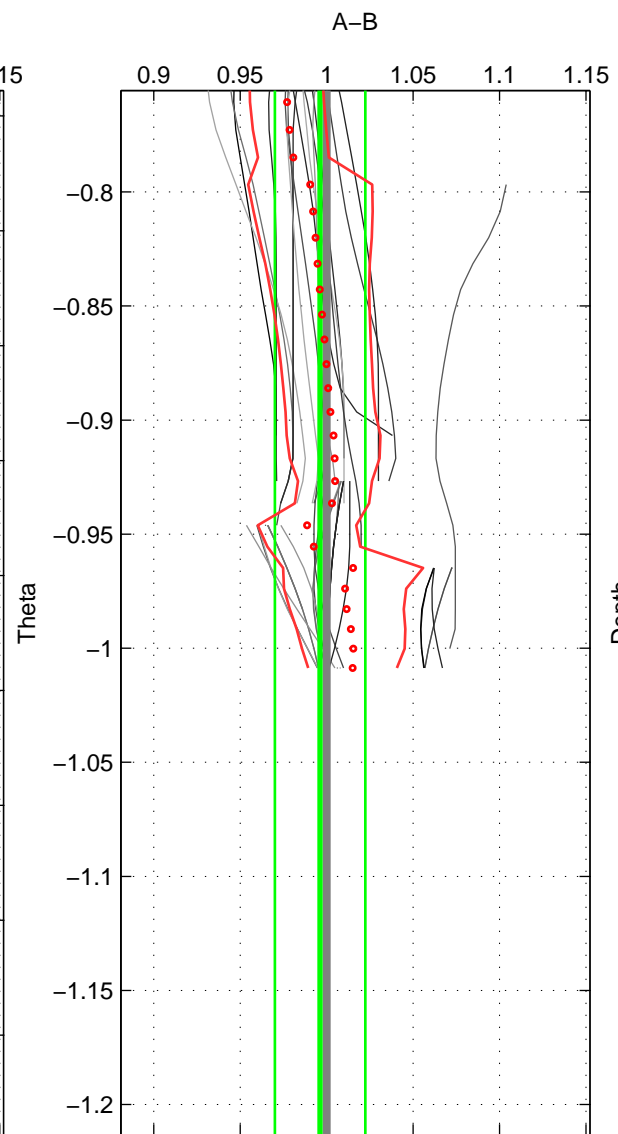

Cruise A (red). Date: Jun 2009 Cruisename: 83-58GS20090528

Cruise B (blue). Date: Aug 1993 Cruisename: 87-58JH19930730

*** "Favourite" values are means of spaces 2 3.

	Offset	O.StDev	Ratio	R.Stdev	Rating
SIGMA:	-0.001	0.027	1.000	0.028	3
THETA:	-0.004	0.026	0.996	0.026	4
DEPTH:	-0.024	0.005	0.977	0.005	4
FAV. :	-0.014	0.016	0.987	0.016	4

Profiles of A: 37
 Profiles of B: 9
 Diff profs : 53
 WMoffset (A-B): -0.00057899
 WMoffset stdev: 0.027305
 WMratio (A/B): 0.99983
 WMratio stdev: 0.027896

Quality (1-5): 3

Profiles of A: 37
 Profiles of B: 9
 Diff profs : 44
 WMoffset (A-B): -0.0039132
 WMoffset stdev: 0.025943
 WMratio (A/B): 0.99622
 WMratio stdev: 0.026143

Quality (1-5): 4

Profiles of A: 37
 Profiles of B: 9
 Diff profs : 61
 WMoffset (A-B): -0.02372
 WMoffset stdev: 0.0053682
 WMratio (A/B): 0.97704
 WMratio stdev: 0.0050859

Quality (1-5): 4