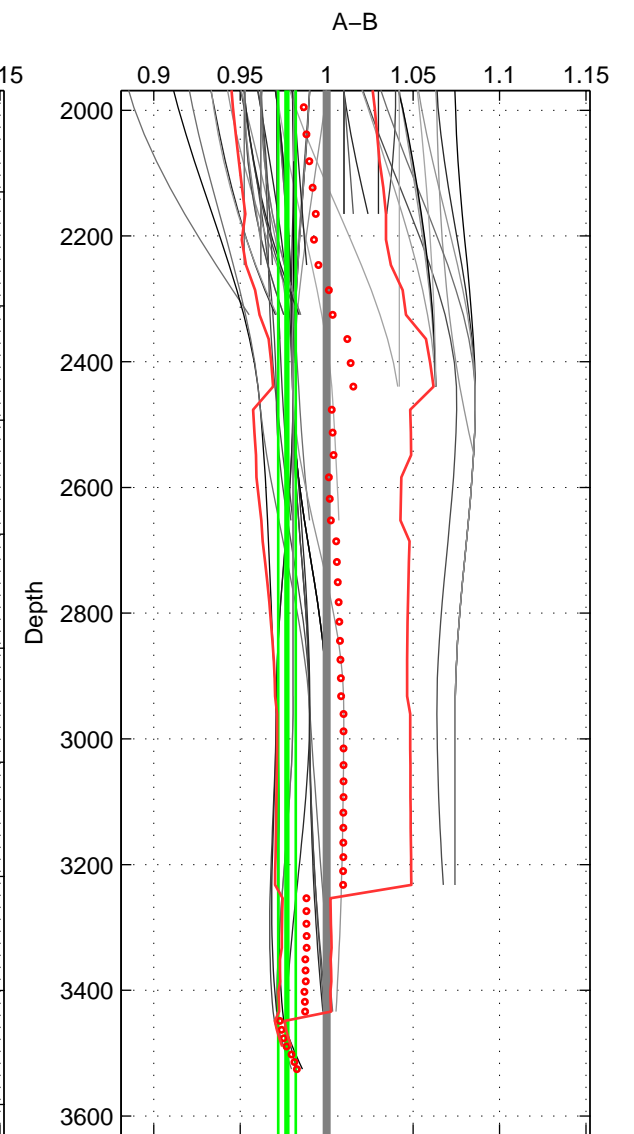

Cruise A (red). Date: Jun 2009 Cruisename: 83-58GS20090528

Cruise B (blue). Date: Aug 1993 Cruisename: 87-58JH19930730

*** "Favourite" values are means of spaces 2 3.

	Offset	O.StDev	Ratio	R.Stdev	Rating
SIGMA:	-0.001	0.027	1.000	0.028	3
THETA:	-0.004	0.026	0.996	0.026	4
DEPTH:	-0.024	0.005	0.977	0.005	4
FAV. :	-0.014	0.016	0.987	0.016	4

Profiles of A: 37
 Profiles of B: 9
 Diff profs : 53
 WMoffset (A-B): -0.00057899
 WMoffset stdev: 0.027305
 WMratio (A/B): 0.99983
 WMratio stdev: 0.027896

Quality (1-5): 3

Profiles of A: 37
 Profiles of B: 9
 Diff profs : 44
 WMoffset (A-B): -0.0039132
 WMoffset stdev: 0.025943
 WMratio (A/B): 0.99622
 WMratio stdev: 0.026143

Quality (1-5): 4

Profiles of A: 37
 Profiles of B: 9
 Diff profs : 61
 WMoffset (A-B): -0.02372
 WMoffset stdev: 0.0053682
 WMratio (A/B): 0.97704
 WMratio stdev: 0.0050859

Quality (1-5): 4