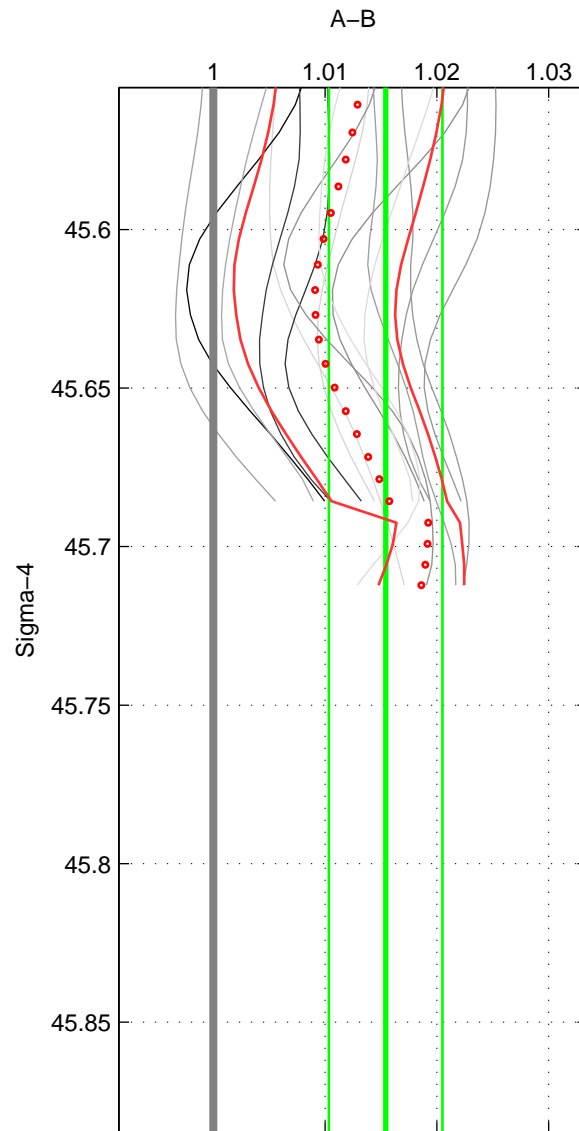

Cruise A (red). Date: Oct 2007 Cruisename: 613-49NZ20071008

Cruise B (blue). Date: May 2001 Cruisename: 693-49UP20010424

\*\*\* "Favourite" values are means of spaces 1 2.

	Offset	O.StDev	Ratio	R.Stdev	Rating
SIGMA:	0.045	0.015	1.015	0.005	3
THETA:	0.045	0.014	1.015	0.005	3
DEPTH:	0.032	0.004	1.011	0.001	2
FAV.:	0.045	0.014	1.015	0.005	3

Profiles of A: 5  
 Profiles of B: 3  
 Diff profs : 15  
 WMoffset (A-B): 0.045124  
 WMoffset stdev: 0.014681  
 WMratio (A/B): 1.0154  
 WMratio stdev: 0.0050794

Quality (1-5): 3

Profiles of A: 5  
 Profiles of B: 3  
 Diff profs : 15  
 WMoffset (A-B): 0.044509  
 WMoffset stdev: 0.013614  
 WMratio (A/B): 1.0153  
 WMratio stdev: 0.0047261

Quality (1-5): 3

Profiles of A: 5  
 Profiles of B: 3  
 Diff profs : 15  
 WMoffset (A-B): 0.03169  
 WMoffset stdev: 0.0043745  
 WMratio (A/B): 1.0108  
 WMratio stdev: 0.0014406

Quality (1-5): 2

Please note that statistics are bad.