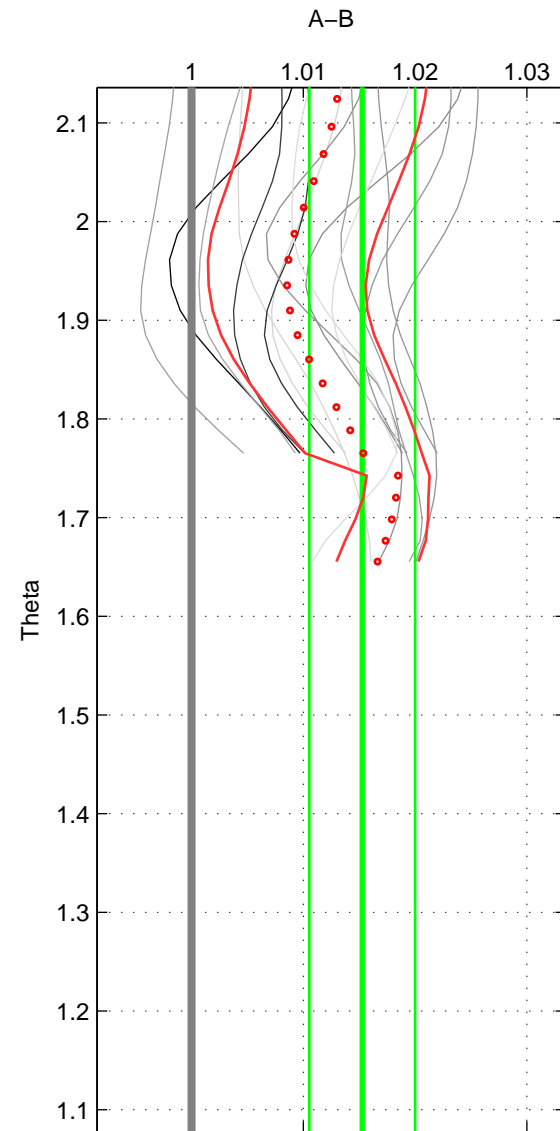

Cruise A (red). Date: Oct 2007 Cruisename: 613-49NZ20071008

Cruise B (blue). Date: May 2001 Cruisename: 693-49UP20010424

\*\*\* "Favourite" values are means of spaces 1 2.

	Offset	O.StDev	Ratio	R.Stdev	Rating
SIGMA:	0.045	0.015	1.015	0.005	3
THETA:	0.045	0.014	1.015	0.005	3
DEPTH:	0.032	0.004	1.011	0.001	2
FAV.:	0.045	0.014	1.015	0.005	3

Profiles of A: 5  
 Profiles of B: 3  
 Diff profs : 15  
 WMoffset (A-B): 0.045124  
 WMoffset stdev: 0.014681  
 WMratio (A/B): 1.0154  
 WMratio stdev: 0.0050794

Quality (1-5): 3

Profiles of A: 5  
 Profiles of B: 3  
 Diff profs : 15  
 WMoffset (A-B): 0.044509  
 WMoffset stdev: 0.013614  
 WMratio (A/B): 1.0153  
 WMratio stdev: 0.0047261

Quality (1-5): 3

Profiles of A: 5  
 Profiles of B: 3  
 Diff profs : 15  
 WMoffset (A-B): 0.03169  
 WMoffset stdev: 0.0043745  
 WMratio (A/B): 1.0108  
 WMratio stdev: 0.0014406

Quality (1-5): 2

Please note that statistics are bad.