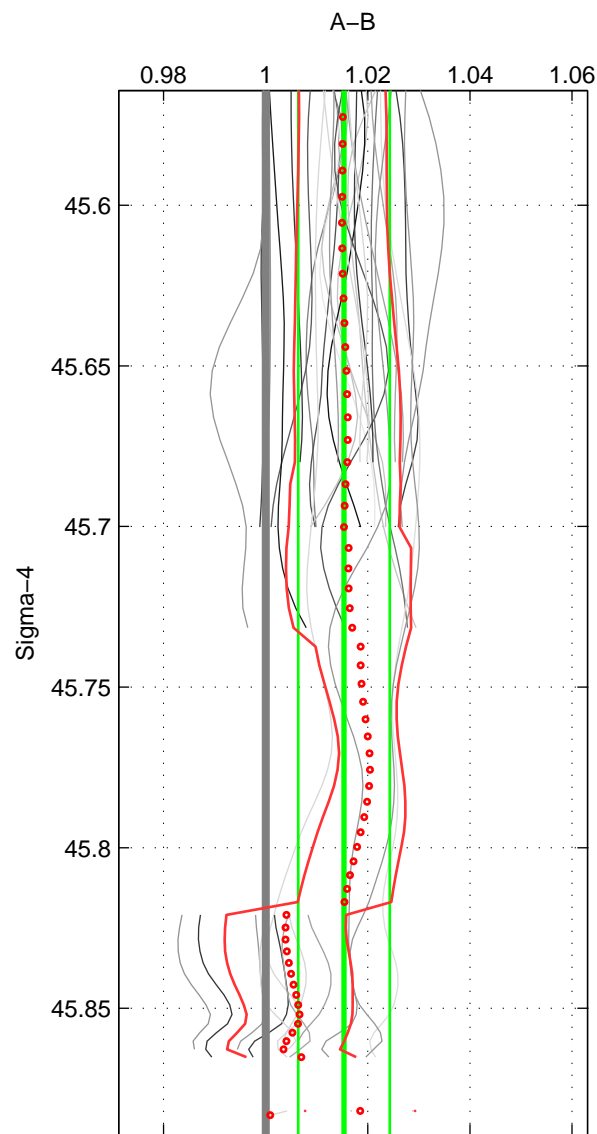

Cruise A (red). Date: Aug 1985 Cruisename: 496-325019850804
 Cruise B (blue). Date: May 1999 Cruisename: 687-49UP19990419

*** "Favourite" values are means of spaces 1 2 3.

	Offset	O.StDev	Ratio	R.Stdev	Rating
SIGMA:	0.042	0.025	1.015	0.009	5
THETA:	0.032	0.029	1.012	0.011	5
DEPTH:	0.050	0.024	1.019	0.009	5
FAV.:	0.041	0.026	1.016	0.010	5

Profiles of A: 20
 Profiles of B: 6
 Diff profs : 27
 WMoffset (A-B): 0.041785
 WMoffset stdev: 0.024658
 WMratio (A/B): 1.0153
 WMratio stdev: 0.0089555

Quality (1-5): 5

Profiles of A: 20
 Profiles of B: 6
 Diff profs : 28
 WMoffset (A-B): 0.03204
 WMoffset stdev: 0.029093
 WMratio (A/B): 1.0121
 WMratio stdev: 0.010713

Quality (1-5): 5

Profiles of A: 20
 Profiles of B: 6
 Diff profs : 27
 WMoffset (A-B): 0.049931
 WMoffset stdev: 0.023947
 WMratio (A/B): 1.0195
 WMratio stdev: 0.0090407

Quality (1-5): 5