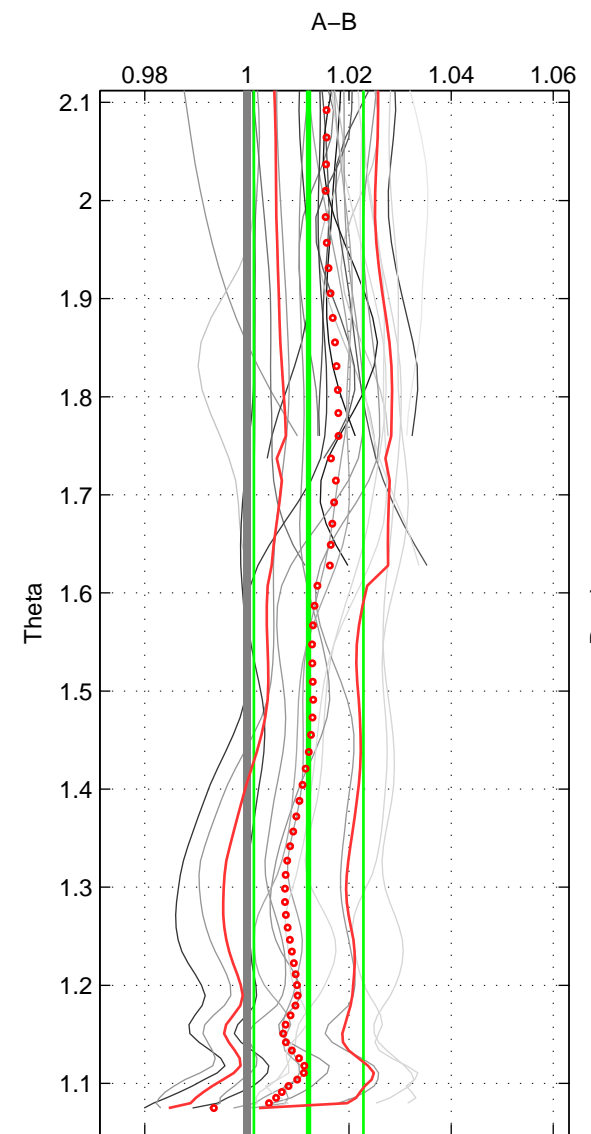

Cruise A (red). Date: Aug 1985 Cruisename: 496-325019850804
 Cruise B (blue). Date: May 1999 Cruisename: 687-49UP19990419

*** "Favourite" values are means of spaces 1 2 3.

	Offset	O.StDev	Ratio	R.Stdev	Rating
SIGMA:	0.042	0.025	1.015	0.009	5
THETA:	0.032	0.029	1.012	0.011	5
DEPTH:	0.050	0.024	1.019	0.009	5
FAV.:	0.041	0.026	1.016	0.010	5

Profiles of A: 20
 Profiles of B: 6
 Diff profs : 27
 WMoffset (A-B): 0.041785
 WMoffset stdev: 0.024658
 WMratio (A/B): 1.0153
 WMratio stdev: 0.0089555

Quality (1-5): 5

Profiles of A: 20
 Profiles of B: 6
 Diff profs : 28
 WMoffset (A-B): 0.03204
 WMoffset stdev: 0.029093
 WMratio (A/B): 1.0121
 WMratio stdev: 0.010713

Quality (1-5): 5

Profiles of A: 20
 Profiles of B: 6
 Diff profs : 27
 WMoffset (A-B): 0.049931
 WMoffset stdev: 0.023947
 WMratio (A/B): 1.0195
 WMratio stdev: 0.0090407

Quality (1-5): 5