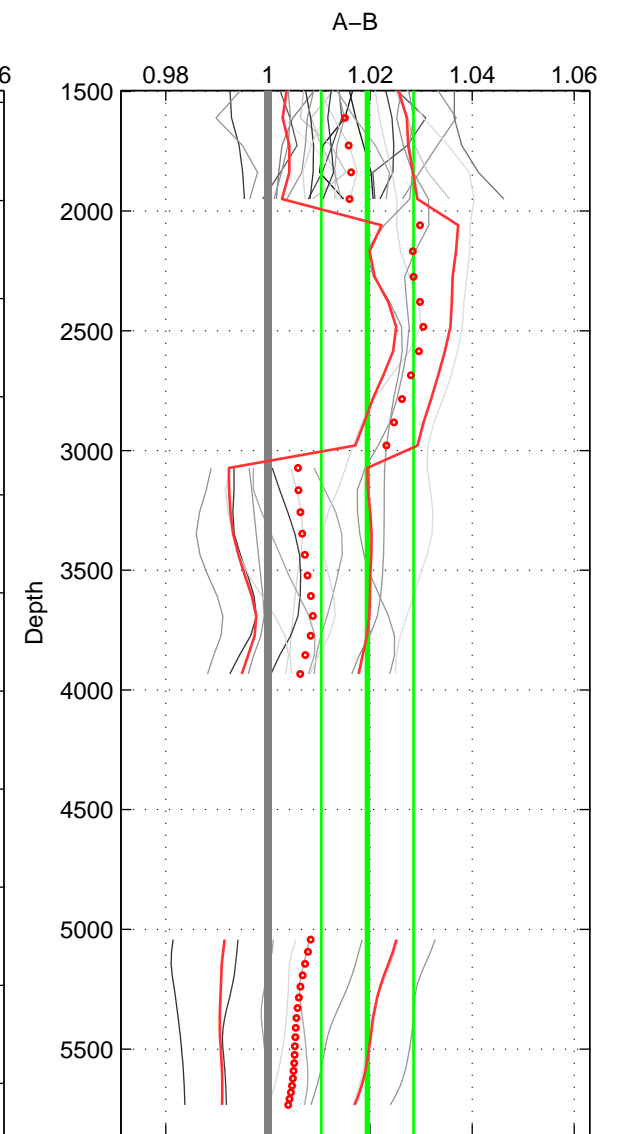

Cruise A (red). Date: Aug 1985 Cruisename: 496-325019850804
 Cruise B (blue). Date: May 1999 Cruisename: 687-49UP19990419

*** "Favourite" values are means of spaces 1 2 3.

	Offset	O.StDev	Ratio	R.Stdev	Rating
SIGMA:	0.042	0.025	1.015	0.009	5
THETA:	0.032	0.029	1.012	0.011	5
DEPTH:	0.050	0.024	1.019	0.009	5
FAV.:	0.041	0.026	1.016	0.010	5

Profiles of A: 20
 Profiles of B: 6
 Diff profs : 27
 WMoffset (A-B): 0.041785
 WMoffset stdev: 0.024658
 WMratio (A/B): 1.0153
 WMratio stdev: 0.0089555

Quality (1-5): 5

Profiles of A: 20
 Profiles of B: 6
 Diff profs : 28
 WMoffset (A-B): 0.03204
 WMoffset stdev: 0.029093
 WMratio (A/B): 1.0121
 WMratio stdev: 0.010713

Quality (1-5): 5

Profiles of A: 20
 Profiles of B: 6
 Diff profs : 27
 WMoffset (A-B): 0.049931
 WMoffset stdev: 0.023947
 WMratio (A/B): 1.0195
 WMratio stdev: 0.0090407

Quality (1-5): 5