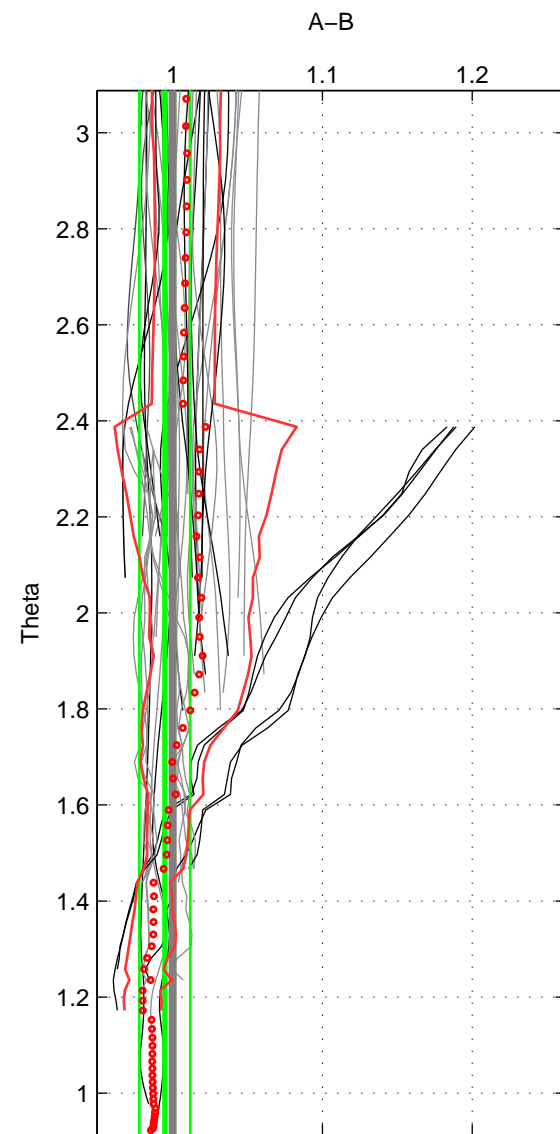

Cruise A (red). Date: Feb 2003 Cruisename: 660-49UF20030225
 Cruise B (blue). Date: Nov 2001 Cruisename: 695-49UP20011010

*** "Favourite" values are those of space 2.

	Offset	O.StDev	Ratio	R.Stdev	Rating
SIGMA:	-0.020	0.041	0.993	0.016	2
THETA:	-0.014	0.044	0.995	0.017	4
DEPTH:	-0.014	0.044	0.995	0.017	3
FAV.:	-0.014	0.044	0.995	0.017	4

Profiles of A: 39
 Profiles of B: 2
 Diff profs : 7
 WMoffset (A-B): -0.019589
 WMoffset stdev: 0.041022
 WMratio (A/B): 0.99261
 WMratio stdev: 0.015506

Quality (1-5): 2

Profiles of A: 39
 Profiles of B: 17
 Diff profs : 45
 WMoffset (A-B): -0.01434
 WMoffset stdev: 0.044279
 WMratio (A/B): 0.99478
 WMratio stdev: 0.016968

Quality (1-5): 4

Profiles of A: 39
 Profiles of B: 17
 Diff profs : 45
 WMoffset (A-B): -0.013584
 WMoffset stdev: 0.044408
 WMratio (A/B): 0.99488
 WMratio stdev: 0.017215

Quality (1-5): 3