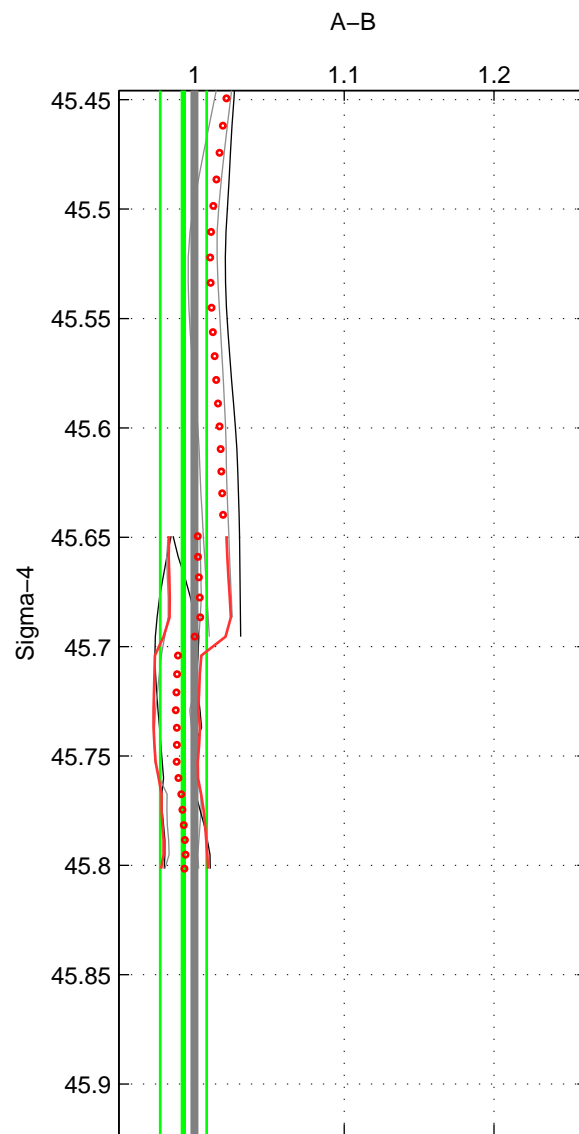

Cruise A (red). Date: Feb 2003 Cruisename: 660-49UF20030225
 Cruise B (blue). Date: Nov 2001 Cruisename: 695-49UP20011010

*** "Favourite" values are those of space 2.

	Offset	O.StDev	Ratio	R.Stdev	Rating
SIGMA:	-0.020	0.041	0.993	0.016	2
THETA:	-0.014	0.044	0.995	0.017	4
DEPTH:	-0.014	0.044	0.995	0.017	3
FAV.:	-0.014	0.044	0.995	0.017	4

Profiles of A: 39
 Profiles of B: 2
 Diff profs : 7
 WMoffset (A-B): -0.019589
 WMoffset stdev: 0.041022
 WMratio (A/B): 0.99261
 WMratio stdev: 0.015506

Quality (1-5): 2

Profiles of A: 39
 Profiles of B: 17
 Diff profs : 45
 WMoffset (A-B): -0.01434
 WMoffset stdev: 0.044279
 WMratio (A/B): 0.99478
 WMratio stdev: 0.016968

Quality (1-5): 4

Profiles of A: 39
 Profiles of B: 17
 Diff profs : 45
 WMoffset (A-B): -0.013584
 WMoffset stdev: 0.044408
 WMratio (A/B): 0.99488
 WMratio stdev: 0.017215

Quality (1-5): 3