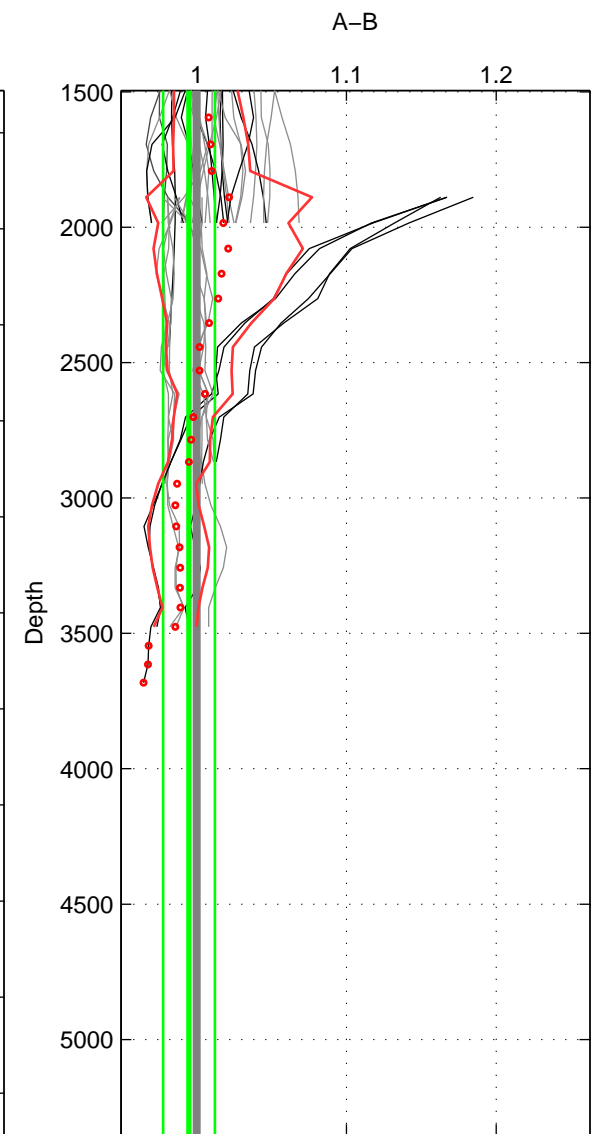

Cruise A (red). Date: Feb 2003 Cruisename: 660-49UF20030225
 Cruise B (blue). Date: Nov 2001 Cruisename: 695-49UP20011010

*** "Favourite" values are those of space 2.

	Offset	O.StDev	Ratio	R.Stdev	Rating
SIGMA:	-0.020	0.041	0.993	0.016	2
THETA:	-0.014	0.044	0.995	0.017	4
DEPTH:	-0.014	0.044	0.995	0.017	3
FAV.:	-0.014	0.044	0.995	0.017	4

Profiles of A: 39
 Profiles of B: 2
 Diff profs : 7
 WMoffset (A-B): -0.019589
 WMoffset stdev: 0.041022
 WMratio (A/B): 0.99261
 WMratio stdev: 0.015506

Quality (1-5): 2

Profiles of A: 39
 Profiles of B: 17
 Diff profs : 45
 WMoffset (A-B): -0.01434
 WMoffset stdev: 0.044279
 WMratio (A/B): 0.99478
 WMratio stdev: 0.016968

Quality (1-5): 4

Profiles of A: 39
 Profiles of B: 17
 Diff profs : 45
 WMoffset (A-B): -0.013584
 WMoffset stdev: 0.044408
 WMratio (A/B): 0.99488
 WMratio stdev: 0.017215

Quality (1-5): 3