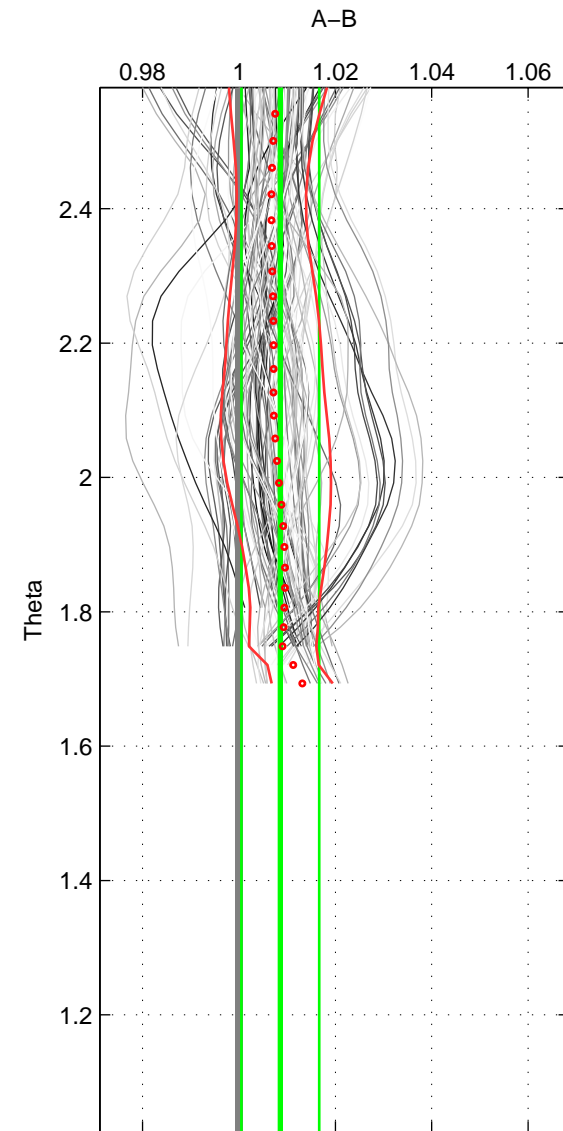

Cruise A (red). Date: Jun 2005 Cruisename: 605-49NZ20050525

Cruise B (blue). Date: Jul 2002 Cruisename: 697-49UP20020620

*** "Favourite" values are means of spaces 1 2.

	Offset	O.StDev	Ratio	R.Stdev	Rating
SIGMA:	0.023	0.022	1.008	0.008	5
THETA:	0.025	0.024	1.009	0.008	5
DEPTH:	0.050	0.009	1.017	0.003	3
FAV.:	0.024	0.023	1.008	0.008	5

Profiles of A: 34
 Profiles of B: 9
 Diff profs : 92
 WMoffset (A-B): 0.023313
 WMoffset stdev: 0.022489
 WMratio (A/B): 1.0079
 WMratio stdev: 0.0076604

Quality (1-5): 5

Profiles of A: 34
 Profiles of B: 9
 Diff profs : 92
 WMoffset (A-B): 0.025366
 WMoffset stdev: 0.023663
 WMratio (A/B): 1.0086
 WMratio stdev: 0.0080853

Quality (1-5): 5

Profiles of A: 34
 Profiles of B: 9
 Diff profs : 92
 WMoffset (A-B): 0.050008
 WMoffset stdev: 0.0089631
 WMratio (A/B): 1.0172
 WMratio stdev: 0.0033514

Quality (1-5): 3

Please note that statistics are bad.