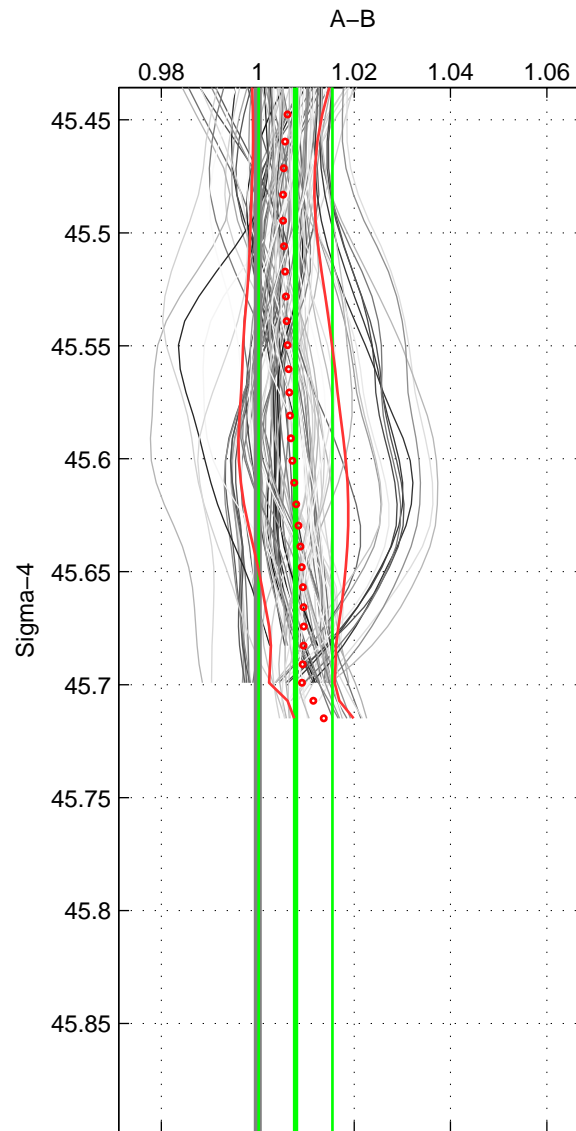

Cruise A (red). Date: Jun 2005 Cruisename: 605-49NZ20050525

Cruise B (blue). Date: Jul 2002 Cruisename: 697-49UP20020620

*** "Favourite" values are means of spaces 1 2.

	Offset	O.StDev	Ratio	R.Stdev	Rating
SIGMA:	0.023	0.022	1.008	0.008	5
THETA:	0.025	0.024	1.009	0.008	5
DEPTH:	0.050	0.009	1.017	0.003	3
FAV.:	0.024	0.023	1.008	0.008	5

Profiles of A: 34
 Profiles of B: 9
 Diff profs : 92
 WMoffset (A-B): 0.023313
 WMoffset stdev: 0.022489
 WMratio (A/B): 1.0079
 WMratio stdev: 0.0076604

Quality (1-5): 5

Profiles of A: 34
 Profiles of B: 9
 Diff profs : 92
 WMoffset (A-B): 0.025366
 WMoffset stdev: 0.023663
 WMratio (A/B): 1.0086
 WMratio stdev: 0.0080853

Quality (1-5): 5

Profiles of A: 34
 Profiles of B: 9
 Diff profs : 92
 WMoffset (A-B): 0.050008
 WMoffset stdev: 0.0089631
 WMratio (A/B): 1.0172
 WMratio stdev: 0.0033514

Quality (1-5): 3

Please note that statistics are bad.