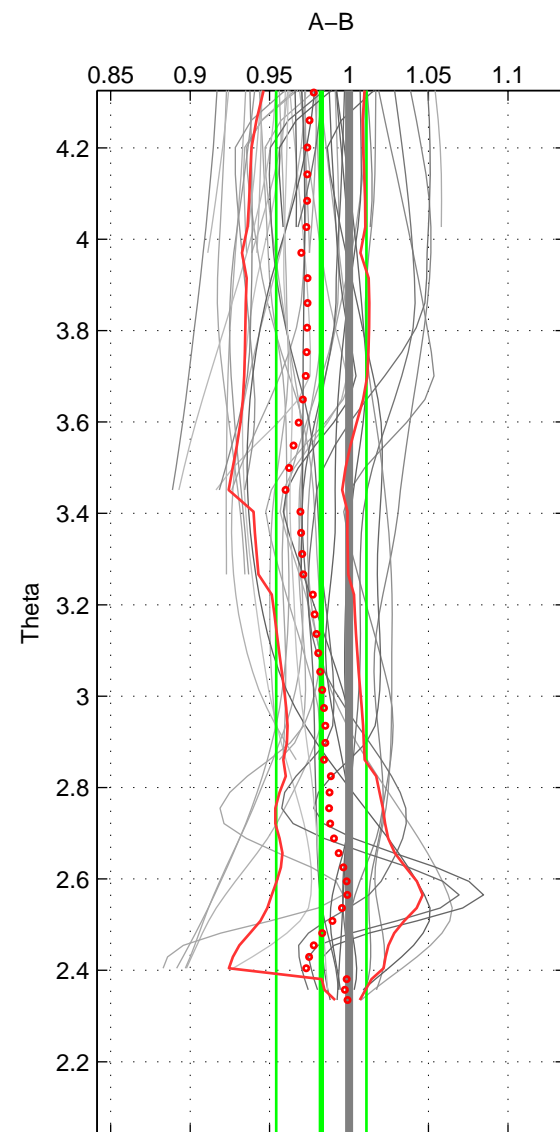

Cruise A (red). Date: May 1993 Cruisename: 204-29CS19930510

Cruise B (blue). Date: Jun 2002 Cruisename: 274-35TH20020611

*** "Favourite" values are means of spaces 1 2.

	Offset	O.StDev	Ratio	R.Stdev	Rating
SIGMA:	-0.050	0.050	0.964	0.036	5
THETA:	-0.024	0.039	0.983	0.028	5
DEPTH:	-0.009	0.039	0.994	0.029	4
FAV. :	-0.037	0.044	0.973	0.032	5

Profiles of A: 7
 Profiles of B: 9
 Diff profs : 48
 WMoffset (A-B): -0.049734
 WMoffset stdev: 0.049624
 WMratio (A/B): 0.96372
 WMratio stdev: 0.036302

Quality (1-5): 5

Profiles of A: 7
 Profiles of B: 9
 Diff profs : 48
 WMoffset (A-B): -0.024484
 WMoffset stdev: 0.038826
 WMratio (A/B): 0.98259
 WMratio stdev: 0.028355

Quality (1-5): 5

Profiles of A: 14
 Profiles of B: 9
 Diff profs : 100
 WMoffset (A-B): -0.0085308
 WMoffset stdev: 0.038829
 WMratio (A/B): 0.99407
 WMratio stdev: 0.028707

Quality (1-5): 4