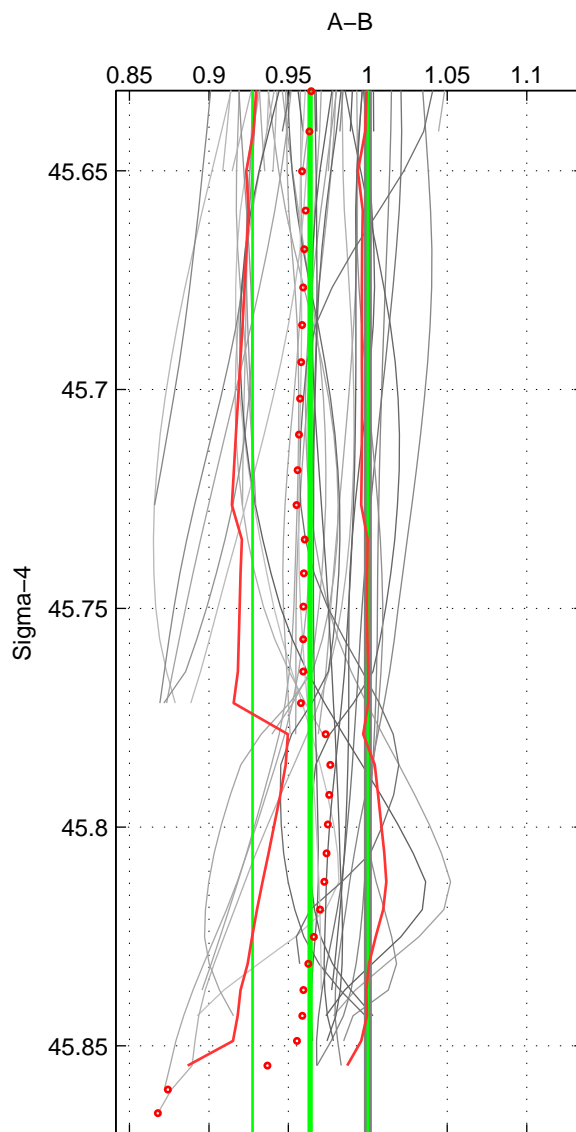

Cruise A (red). Date: May 1993 Cruisename: 204-29CS19930510

Cruise B (blue). Date: Jun 2002 Cruisename: 274-35TH20020611

*** "Favourite" values are means of spaces 1 2.

	Offset	O.StDev	Ratio	R.Stdev	Rating
SIGMA:	-0.050	0.050	0.964	0.036	5
THETA:	-0.024	0.039	0.983	0.028	5
DEPTH:	-0.009	0.039	0.994	0.029	4
FAV. :	-0.037	0.044	0.973	0.032	5

Profiles of A: 7
 Profiles of B: 9
 Diff profs : 48
 WMoffset (A-B): -0.049734
 WMoffset stdev: 0.049624
 WMratio (A/B): 0.96372
 WMratio stdev: 0.036302

Quality (1-5): 5

Profiles of A: 7
 Profiles of B: 9
 Diff profs : 48
 WMoffset (A-B): -0.024484
 WMoffset stdev: 0.038826
 WMratio (A/B): 0.98259
 WMratio stdev: 0.028355

Quality (1-5): 5

Profiles of A: 14
 Profiles of B: 9
 Diff profs : 100
 WMoffset (A-B): -0.0085308
 WMoffset stdev: 0.038829
 WMratio (A/B): 0.99407
 WMratio stdev: 0.028707

Quality (1-5): 4