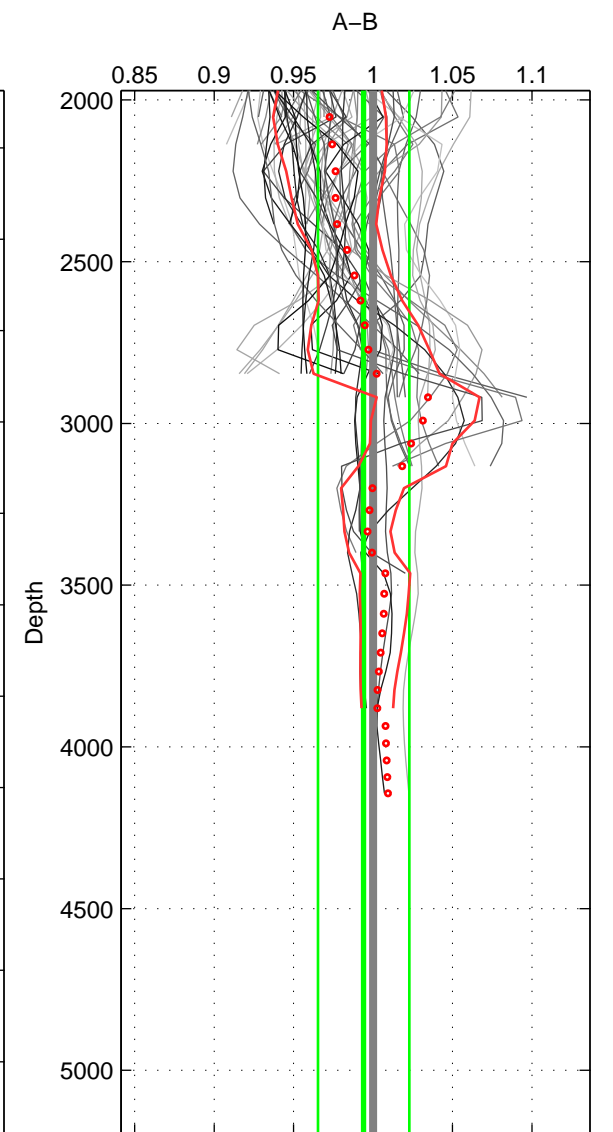

Cruise A (red). Date: May 1993 Cruisename: 204-29CS19930510

Cruise B (blue). Date: Jun 2002 Cruisename: 274-35TH20020611

*** "Favourite" values are means of spaces 1 2.

	Offset	O.StDev	Ratio	R.Stdev	Rating
SIGMA:	-0.050	0.050	0.964	0.036	5
THETA:	-0.024	0.039	0.983	0.028	5
DEPTH:	-0.009	0.039	0.994	0.029	4
FAV. :	-0.037	0.044	0.973	0.032	5

Profiles of A: 7
 Profiles of B: 9
 Diff profs : 48
 WMoffset (A-B): -0.049734
 WMoffset stdev: 0.049624
 WMratio (A/B): 0.96372
 WMratio stdev: 0.036302

Quality (1-5): 5

Profiles of A: 7
 Profiles of B: 9
 Diff profs : 48
 WMoffset (A-B): -0.024484
 WMoffset stdev: 0.038826
 WMratio (A/B): 0.98259
 WMratio stdev: 0.028355

Quality (1-5): 5

Profiles of A: 14
 Profiles of B: 9
 Diff profs : 100
 WMoffset (A-B): -0.0085308
 WMoffset stdev: 0.038829
 WMratio (A/B): 0.99407
 WMratio stdev: 0.028707

Quality (1-5): 4