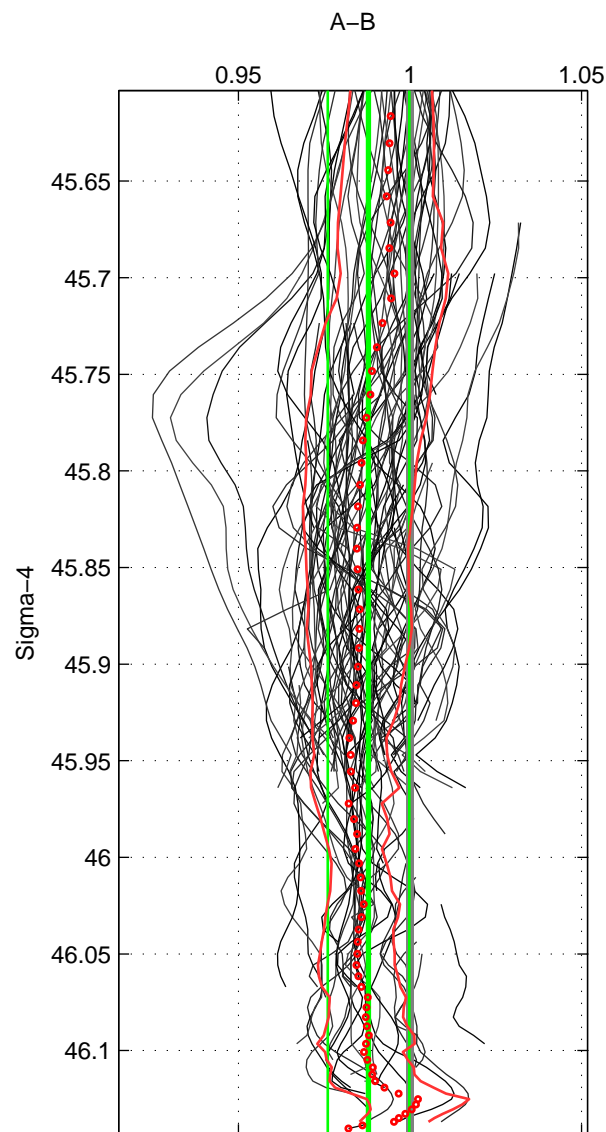

Cruise A (red). Date: Jan 1995 Cruisename: 331-09AR19941213

Cruise B (blue). Date: Apr 2008 Cruisename: 339-09AR20080322

\*\*\* "Favourite" values are means of spaces 1 2 3.

	Offset	O.StDev	Ratio	R.Stdev	Rating
SIGMA:	-0.028	0.027	0.988	0.012	5
THETA:	-0.031	0.027	0.986	0.012	5
DEPTH:	-0.034	0.021	0.985	0.009	5
FAV. :	-0.031	0.025	0.987	0.011	5

Profiles of A: 43  
 Profiles of B: 56  
 Diff profs : 95  
 WMoffset (A-B): -0.027552  
 WMoffset stdev: 0.02724  
 WMratio (A/B): 0.9879  
 WMratio stdev: 0.011872

Quality (1-5): 5

Profiles of A: 43  
 Profiles of B: 56  
 Diff profs : 95  
 WMoffset (A-B): -0.031306  
 WMoffset stdev: 0.026933  
 WMratio (A/B): 0.98629  
 WMratio stdev: 0.011699

Quality (1-5): 5

Profiles of A: 43  
 Profiles of B: 56  
 Diff profs : 95  
 WMoffset (A-B): -0.033521  
 WMoffset stdev: 0.021467  
 WMratio (A/B): 0.98533  
 WMratio stdev: 0.0092711

Quality (1-5): 5