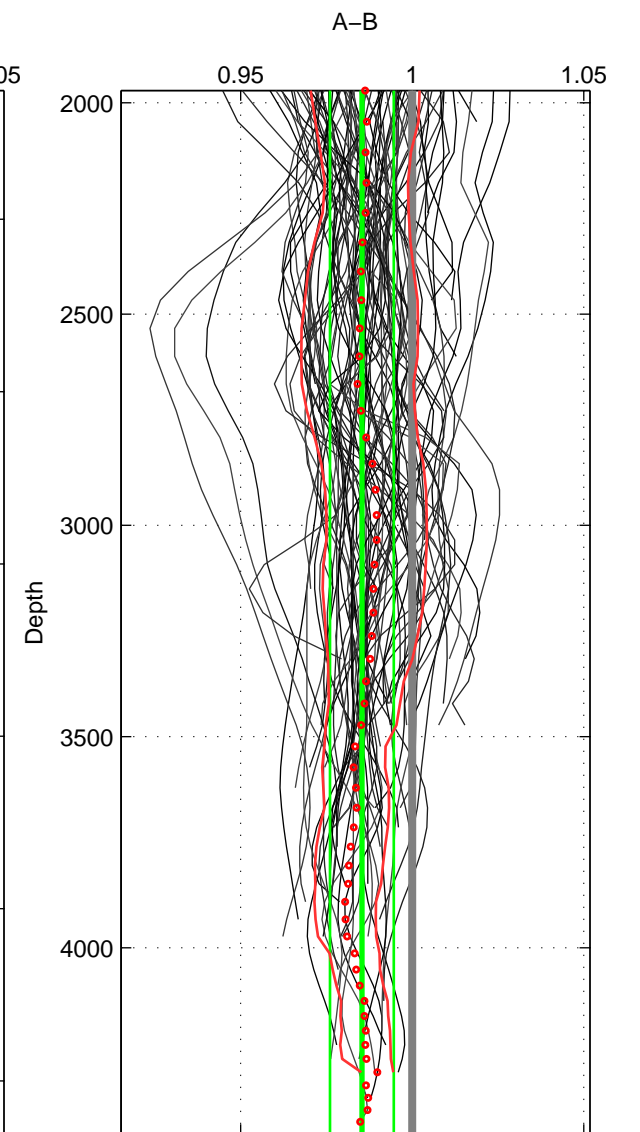

Cruise A (red). Date: Jan 1995 Cruisename: 331-09AR19941213

Cruise B (blue). Date: Apr 2008 Cruisename: 339-09AR20080322

\*\*\* "Favourite" values are means of spaces 1 2 3.

	Offset	O.StDev	Ratio	R.Stdev	Rating
SIGMA:	-0.028	0.027	0.988	0.012	5
THETA:	-0.031	0.027	0.986	0.012	5
DEPTH:	-0.034	0.021	0.985	0.009	5
FAV. :	-0.031	0.025	0.987	0.011	5

Profiles of A: 43  
 Profiles of B: 56  
 Diff profs : 95  
 WMoffset (A-B): -0.027552  
 WMoffset stdev: 0.02724  
 WMratio (A/B): 0.9879  
 WMratio stdev: 0.011872

Quality (1-5): 5

Profiles of A: 43  
 Profiles of B: 56  
 Diff profs : 95  
 WMoffset (A-B): -0.031306  
 WMoffset stdev: 0.026933  
 WMratio (A/B): 0.98629  
 WMratio stdev: 0.011699

Quality (1-5): 5

Profiles of A: 43  
 Profiles of B: 56  
 Diff profs : 95  
 WMoffset (A-B): -0.033521  
 WMoffset stdev: 0.021467  
 WMratio (A/B): 0.98533  
 WMratio stdev: 0.0092711

Quality (1-5): 5