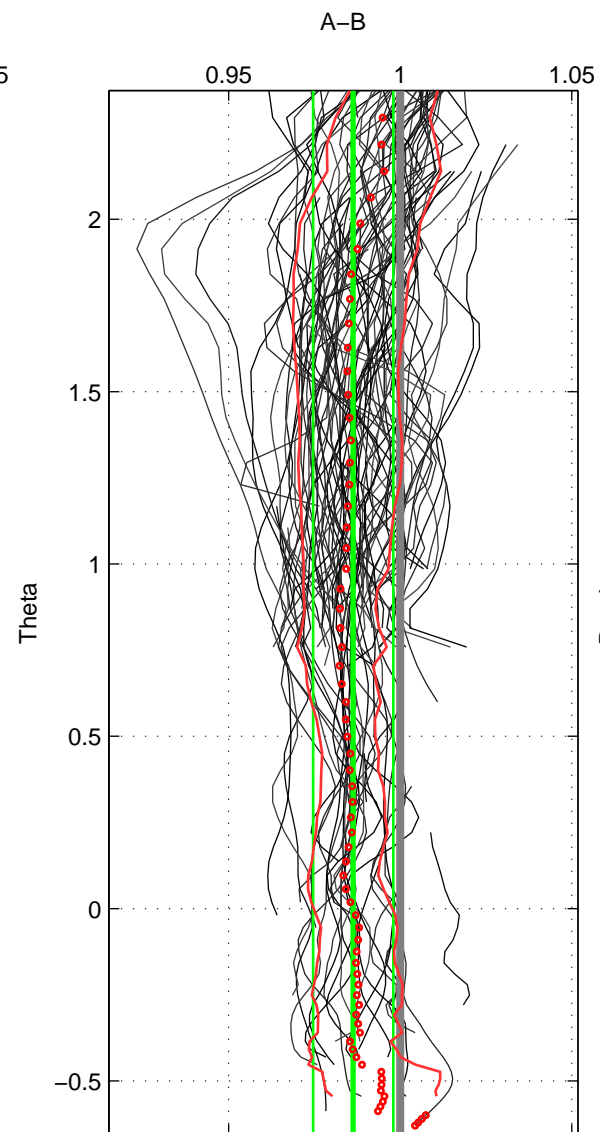

Cruise A (red). Date: Jan 1995 Cruisename: 331-09AR19941213

Cruise B (blue). Date: Apr 2008 Cruisename: 339-09AR20080322

\*\*\* "Favourite" values are means of spaces 1 2 3.

	Offset	O.StDev	Ratio	R.Stdev	Rating
SIGMA:	-0.028	0.027	0.988	0.012	5
THETA:	-0.031	0.027	0.986	0.012	5
DEPTH:	-0.034	0.021	0.985	0.009	5
FAV. :	-0.031	0.025	0.987	0.011	5

Profiles of A: 43  
 Profiles of B: 56  
 Diff profs : 95  
 WMoffset (A-B): -0.027552  
 WMoffset stdev: 0.02724  
 WMratio (A/B): 0.9879  
 WMratio stdev: 0.011872

Quality (1-5): 5

Profiles of A: 43  
 Profiles of B: 56  
 Diff profs : 95  
 WMoffset (A-B): -0.031306  
 WMoffset stdev: 0.026933  
 WMratio (A/B): 0.98629  
 WMratio stdev: 0.011699

Quality (1-5): 5

Profiles of A: 43  
 Profiles of B: 56  
 Diff profs : 95  
 WMoffset (A-B): -0.033521  
 WMoffset stdev: 0.021467  
 WMratio (A/B): 0.98533  
 WMratio stdev: 0.0092711

Quality (1-5): 5