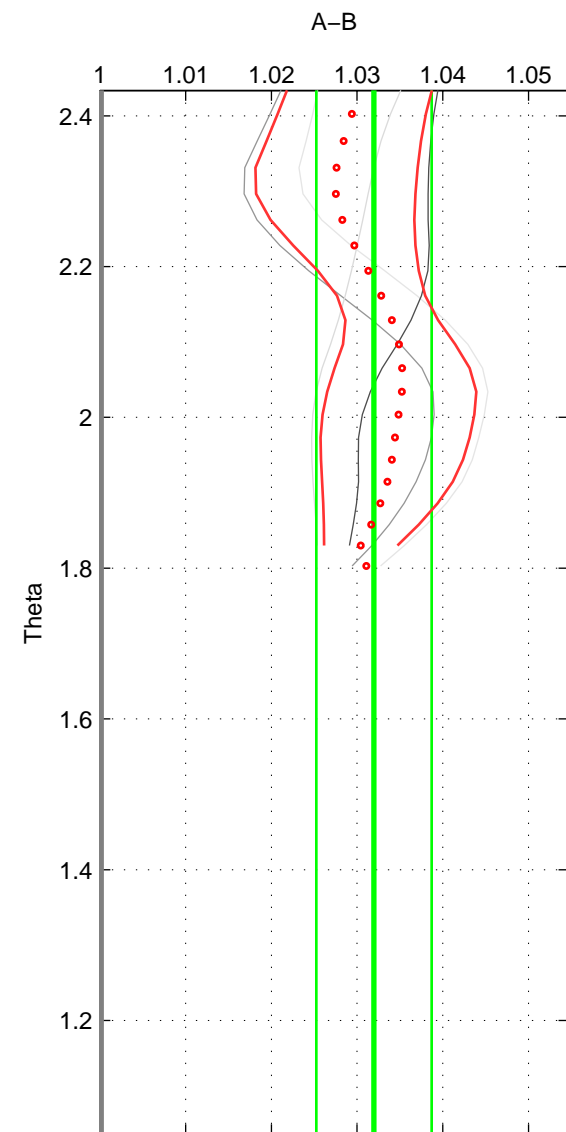

Cruise A (red). Date: Oct 1998 Cruisename: 686-49UP19980916

Cruise B (blue). Date: Jul 2000 Cruisename: 690-49UP20000620

\*\*\* "Favourite" values are means of spaces 1 2.

	Offset	O.StDev	Ratio	R.Stdev	Rating
SIGMA:	0.087	0.020	1.030	0.007	3
THETA:	0.092	0.019	1.032	0.007	3
DEPTH:	0.081	0.007	1.028	0.003	2
FAV.:	0.090	0.019	1.031	0.007	3

Profiles of A: 2  
 Profiles of B: 2  
 Diff profs : 4  
 WMoffset (A-B): 0.087141  
 WMoffset stdev: 0.01966  
 WMratio (A/B): 1.0303  
 WMratio stdev: 0.0069451

Quality (1-5): 3

Profiles of A: 2  
 Profiles of B: 2  
 Diff profs : 4  
 WMoffset (A-B): 0.091985  
 WMoffset stdev: 0.018967  
 WMratio (A/B): 1.032  
 WMratio stdev: 0.0067239

Quality (1-5): 3

Profiles of A: 2  
 Profiles of B: 2  
 Diff profs : 4  
 WMoffset (A-B): 0.080916  
 WMoffset stdev: 0.0067972  
 WMratio (A/B): 1.0281  
 WMratio stdev: 0.0025287

Quality (1-5): 2

Please note that statistics are bad.