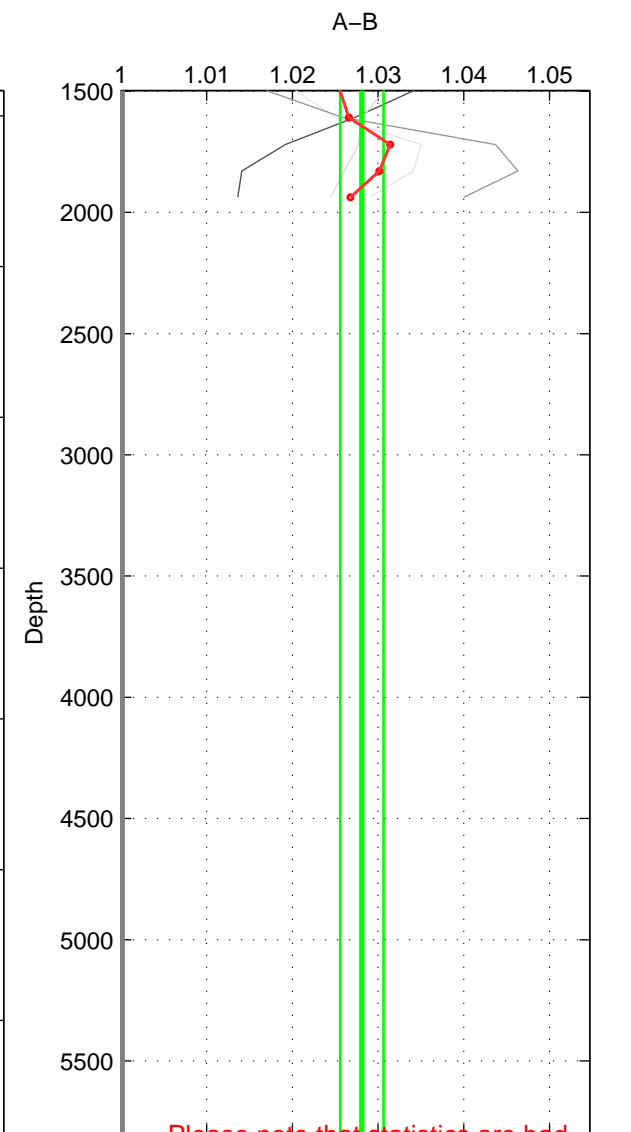

Cruise A (red). Date: Oct 1998 Cruisename: 686-49UP19980916

Cruise B (blue). Date: Jul 2000 Cruisename: 690-49UP20000620

\*\*\* "Favourite" values are means of spaces 1 2.

	Offset	O.StDev	Ratio	R.Stdev	Rating
SIGMA:	0.087	0.020	1.030	0.007	3
THETA:	0.092	0.019	1.032	0.007	3
DEPTH:	0.081	0.007	1.028	0.003	2
FAV.:	0.090	0.019	1.031	0.007	3

Profiles of A: 2  
 Profiles of B: 2  
 Diff profs : 4  
 WMoffset (A-B): 0.087141  
 WMoffset stdev: 0.01966  
 WMratio (A/B): 1.0303  
 WMratio stdev: 0.0069451

Quality (1-5): 3

Profiles of A: 2  
 Profiles of B: 2  
 Diff profs : 4  
 WMoffset (A-B): 0.091985  
 WMoffset stdev: 0.018967  
 WMratio (A/B): 1.032  
 WMratio stdev: 0.0067239

Quality (1-5): 3

Profiles of A: 2  
 Profiles of B: 2  
 Diff profs : 4  
 WMoffset (A-B): 0.080916  
 WMoffset stdev: 0.0067972  
 WMratio (A/B): 1.0281  
 WMratio stdev: 0.0025287

Quality (1-5): 2

Please note that statistics are bad.