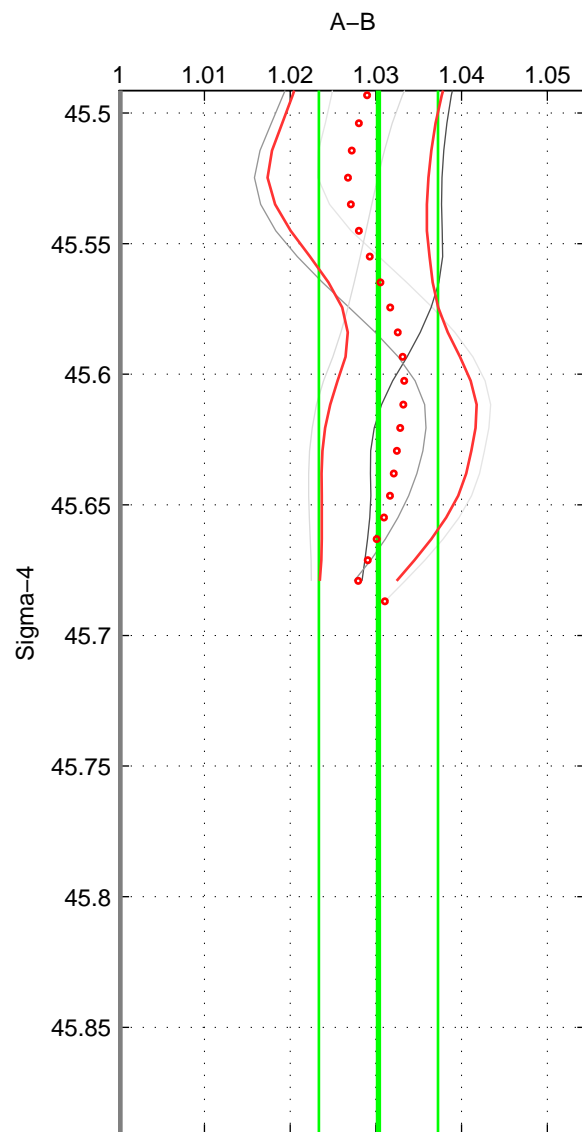

Cruise A (red). Date: Oct 1998 Cruisename: 686-49UP19980916

Cruise B (blue). Date: Jul 2000 Cruisename: 690-49UP20000620

\*\*\* "Favourite" values are means of spaces 1 2.

	Offset	O.StDev	Ratio	R.Stdev	Rating
SIGMA:	0.087	0.020	1.030	0.007	3
THETA:	0.092	0.019	1.032	0.007	3
DEPTH:	0.081	0.007	1.028	0.003	2
FAV.:	0.090	0.019	1.031	0.007	3

Profiles of A: 2  
 Profiles of B: 2  
 Diff profs : 4  
 WMoffset (A-B): 0.087141  
 WMoffset stdev: 0.01966  
 WMratio (A/B): 1.0303  
 WMratio stdev: 0.0069451

Quality (1-5): 3

Profiles of A: 2  
 Profiles of B: 2  
 Diff profs : 4  
 WMoffset (A-B): 0.091985  
 WMoffset stdev: 0.018967  
 WMratio (A/B): 1.032  
 WMratio stdev: 0.0067239

Quality (1-5): 3

Profiles of A: 2  
 Profiles of B: 2  
 Diff profs : 4  
 WMoffset (A-B): 0.080916  
 WMoffset stdev: 0.0067972  
 WMratio (A/B): 1.0281  
 WMratio stdev: 0.0025287

Quality (1-5): 2

Please note that statistics are bad.