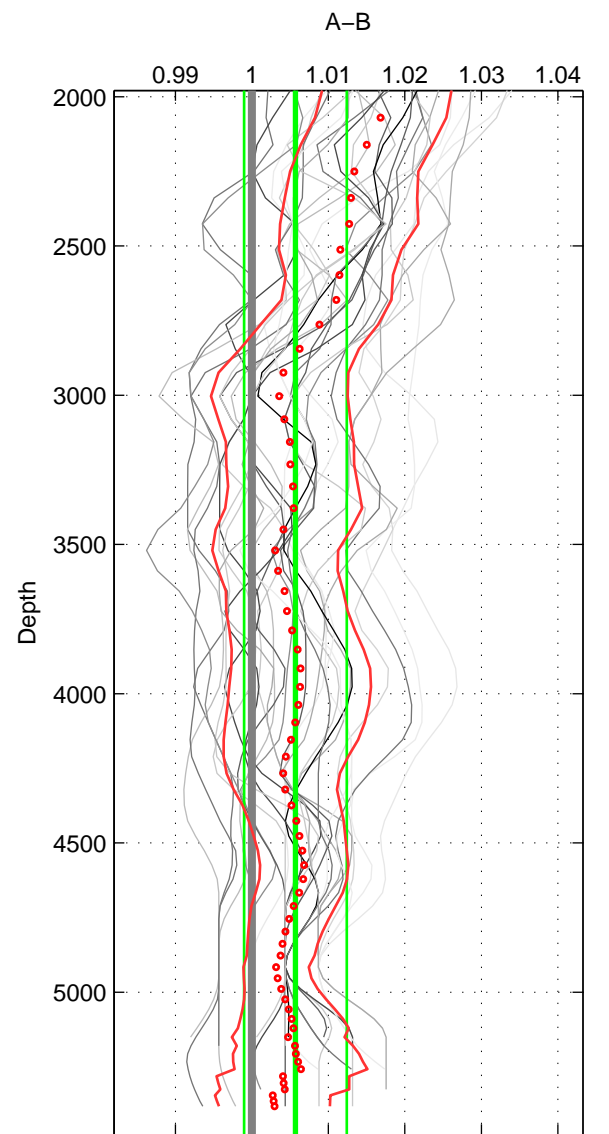

Cruise A (red). Date: Mar 1995 Cruisename: 348-316N19950310
 Cruise B (blue). Date: Dec 1995 Cruisename: 354-316N19951202

*** "Favourite" values are those of space 3.

	Offset	O.StDev	Ratio	R.Stdev	Rating
SIGMA:	0.003	0.012	1.001	0.005	3
THETA:	0.003	0.012	1.001	0.005	3
DEPTH:	0.013	0.016	1.006	0.007	5
FAV.:	0.013	0.016	1.006	0.007	5

Profiles of A: 4
 Profiles of B: 4
 Diff profs: 15
 WMoffset (A-B): 0.003017
 WMoffset stdev: 0.012342
 WMratio (A/B): 1.0013
 WMratio stdev: 0.0052127

Quality (1-5): 3

Profiles of A: 4
 Profiles of B: 4
 Diff profs: 15
 WMoffset (A-B): 0.0034405
 WMoffset stdev: 0.012323
 WMratio (A/B): 1.0015
 WMratio stdev: 0.0052154

Quality (1-5): 3

Profiles of A: 7
 Profiles of B: 4
 Diff profs: 26
 WMoffset (A-B): 0.013111
 WMoffset stdev: 0.015542
 WMratio (A/B): 1.0057
 WMratio stdev: 0.0067109

Quality (1-5): 5