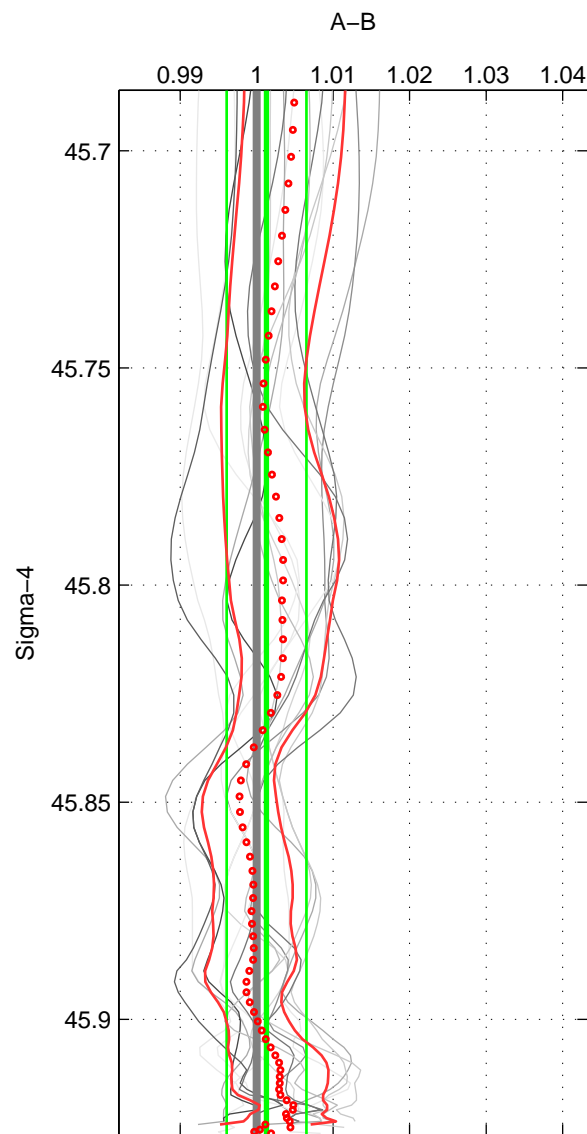

Cruise A (red). Date: Mar 1995 Cruisename: 348-316N19950310
 Cruise B (blue). Date: Dec 1995 Cruisename: 354-316N19951202

*** "Favourite" values are those of space 3.

	Offset	O.StDev	Ratio	R.Stdev	Rating
SIGMA:	0.003	0.012	1.001	0.005	3
THETA:	0.003	0.012	1.001	0.005	3
DEPTH:	0.013	0.016	1.006	0.007	5
FAV.:	0.013	0.016	1.006	0.007	5

Profiles of A: 4
 Profiles of B: 4
 Diff profs: 15
 WMoffset (A-B): 0.003017
 WMoffset stdev: 0.012342
 WMratio (A/B): 1.0013
 WMratio stdev: 0.0052127

Quality (1-5): 3

Profiles of A: 4
 Profiles of B: 4
 Diff profs: 15
 WMoffset (A-B): 0.0034405
 WMoffset stdev: 0.012323
 WMratio (A/B): 1.0015
 WMratio stdev: 0.0052154

Quality (1-5): 3

Profiles of A: 7
 Profiles of B: 4
 Diff profs: 26
 WMoffset (A-B): 0.013111
 WMoffset stdev: 0.015542
 WMratio (A/B): 1.0057
 WMratio stdev: 0.0067109

Quality (1-5): 5