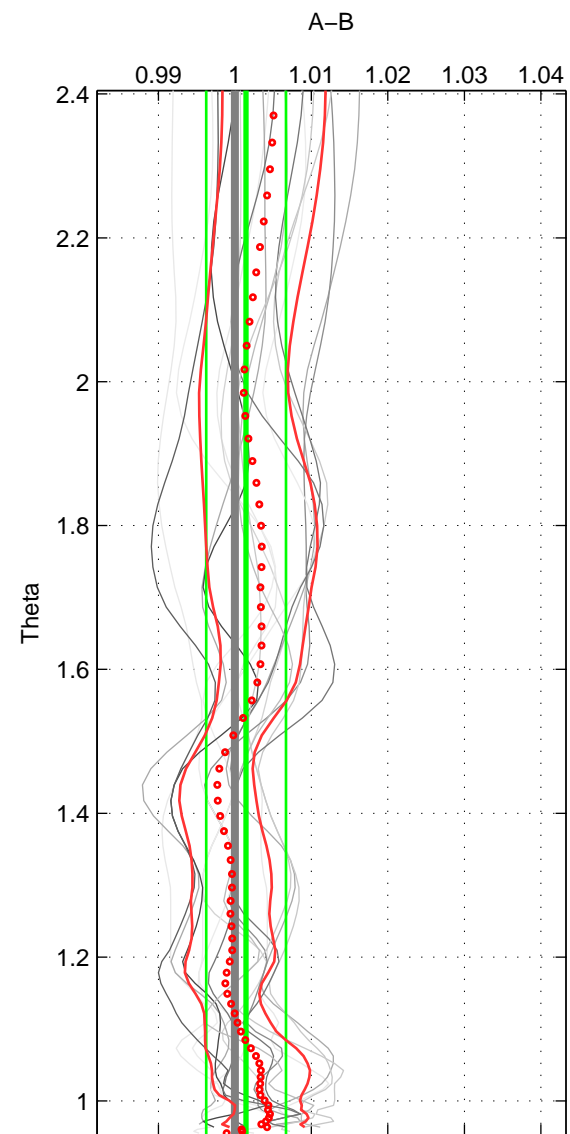

Cruise A (red). Date: Mar 1995 Cruisename: 348-316N19950310
 Cruise B (blue). Date: Dec 1995 Cruisename: 354-316N19951202

*** "Favourite" values are those of space 3.

	Offset	O.StDev	Ratio	R.Stdev	Rating
SIGMA:	0.003	0.012	1.001	0.005	3
THETA:	0.003	0.012	1.001	0.005	3
DEPTH:	0.013	0.016	1.006	0.007	5
FAV.:	0.013	0.016	1.006	0.007	5

Profiles of A: 4
 Profiles of B: 4
 Diff profs: 15
 WMoffset (A-B): 0.003017
 WMoffset stdev: 0.012342
 WMratio (A/B): 1.0013
 WMratio stdev: 0.0052127

Quality (1-5): 3

Profiles of A: 4
 Profiles of B: 4
 Diff profs: 15
 WMoffset (A-B): 0.0034405
 WMoffset stdev: 0.012323
 WMratio (A/B): 1.0015
 WMratio stdev: 0.0052154

Quality (1-5): 3

Profiles of A: 7
 Profiles of B: 4
 Diff profs: 26
 WMoffset (A-B): 0.013111
 WMoffset stdev: 0.015542
 WMratio (A/B): 1.0057
 WMratio stdev: 0.0067109

Quality (1-5): 5