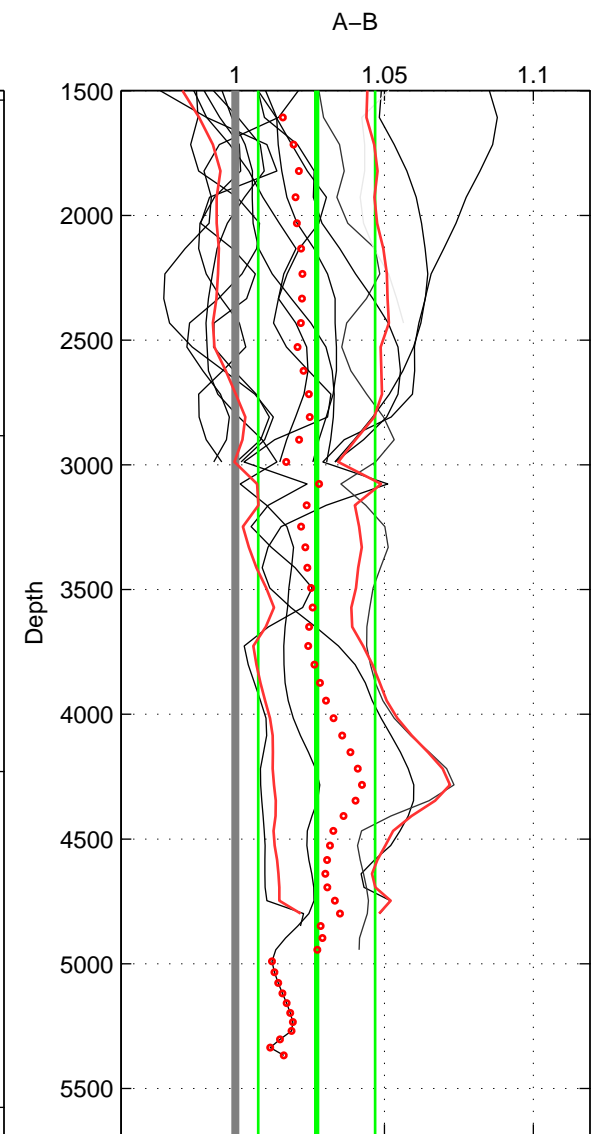

Cruise A (red). Date: Sep 1995 Cruisename: 549-49HG19950807  
 Cruise B (blue). Date: Sep 2001 Cruisename: 556-49HG20010813

\*\*\* "Favourite" values are means of spaces 1 2.

	Offset	O.StDev	Ratio	R.Stdev	Rating
SIGMA:	0.064	0.061	1.024	0.023	5
THETA:	0.067	0.062	1.025	0.024	5
DEPTH:	0.069	0.049	1.027	0.020	4
FAV.:	0.065	0.062	1.024	0.023	5

Profiles of A: 13  
 Profiles of B: 14  
 Diff profs : 14  
 WMoffset (A-B): 0.063626  
 WMoffset stdev: 0.060831  
 WMratio (A/B): 1.0236  
 WMratio stdev: 0.023057

Quality (1-5): 5

Profiles of A: 13  
 Profiles of B: 14  
 Diff profs : 14  
 WMoffset (A-B): 0.066598  
 WMoffset stdev: 0.062404  
 WMratio (A/B): 1.0247  
 WMratio stdev: 0.023747

Quality (1-5): 5

Profiles of A: 13  
 Profiles of B: 14  
 Diff profs : 14  
 WMoffset (A-B): 0.069479  
 WMoffset stdev: 0.048601  
 WMratio (A/B): 1.0273  
 WMratio stdev: 0.019621

Quality (1-5): 4