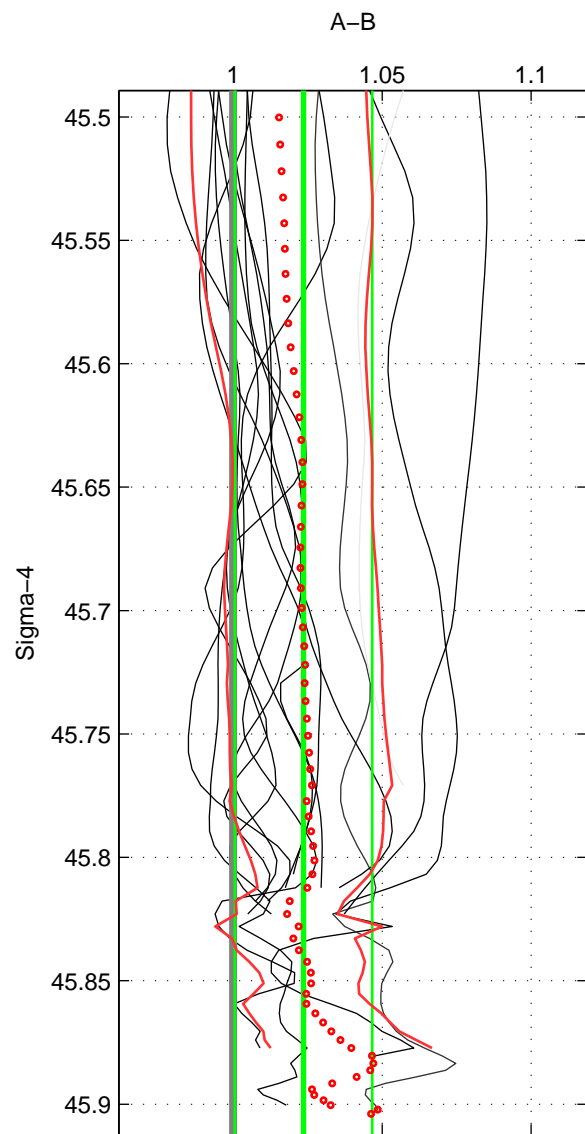

Cruise A (red). Date: Sep 1995 Cruisename: 549-49HG19950807  
 Cruise B (blue). Date: Sep 2001 Cruisename: 556-49HG20010813

\*\*\* "Favourite" values are means of spaces 1 2.

	Offset	O.StDev	Ratio	R.Stdev	Rating
SIGMA:	0.064	0.061	1.024	0.023	5
THETA:	0.067	0.062	1.025	0.024	5
DEPTH:	0.069	0.049	1.027	0.020	4
FAV.:	0.065	0.062	1.024	0.023	5

Profiles of A: 13  
 Profiles of B: 14  
 Diff profs : 14  
 WMoffset (A-B): 0.063626  
 WMoffset stdev: 0.060831  
 WMratio (A/B): 1.0236  
 WMratio stdev: 0.023057

Quality (1-5): 5

Profiles of A: 13  
 Profiles of B: 14  
 Diff profs : 14  
 WMoffset (A-B): 0.066598  
 WMoffset stdev: 0.062404  
 WMratio (A/B): 1.0247  
 WMratio stdev: 0.023747

Quality (1-5): 5

Profiles of A: 13  
 Profiles of B: 14  
 Diff profs : 14  
 WMoffset (A-B): 0.069479  
 WMoffset stdev: 0.048601  
 WMratio (A/B): 1.0273  
 WMratio stdev: 0.019621

Quality (1-5): 4