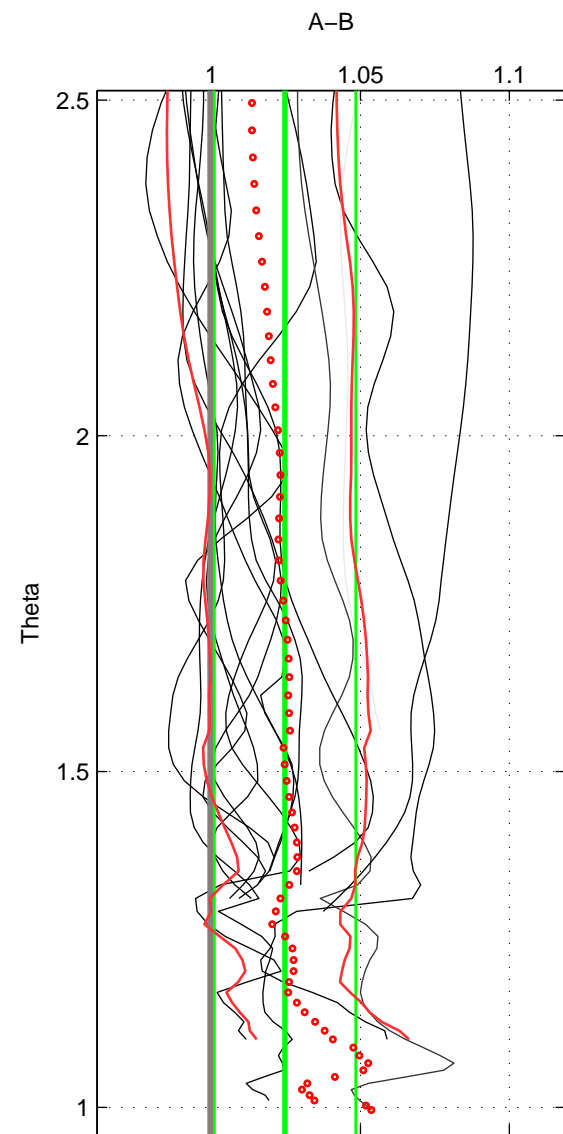

Cruise A (red). Date: Sep 1995 Cruisename: 549-49HG19950807  
 Cruise B (blue). Date: Sep 2001 Cruisename: 556-49HG20010813

\*\*\* "Favourite" values are means of spaces 1 2.

	Offset	O.StDev	Ratio	R.Stdev	Rating
SIGMA:	0.064	0.061	1.024	0.023	5
THETA:	0.067	0.062	1.025	0.024	5
DEPTH:	0.069	0.049	1.027	0.020	4
FAV.:	0.065	0.062	1.024	0.023	5

Profiles of A: 13  
 Profiles of B: 14  
 Diff profs : 14  
 WMoffset (A-B): 0.063626  
 WMoffset stdev: 0.060831  
 WMratio (A/B): 1.0236  
 WMratio stdev: 0.023057

Quality (1-5): 5

Profiles of A: 13  
 Profiles of B: 14  
 Diff profs : 14  
 WMoffset (A-B): 0.066598  
 WMoffset stdev: 0.062404  
 WMratio (A/B): 1.0247  
 WMratio stdev: 0.023747

Quality (1-5): 5

Profiles of A: 13  
 Profiles of B: 14  
 Diff profs : 14  
 WMoffset (A-B): 0.069479  
 WMoffset stdev: 0.048601  
 WMratio (A/B): 1.0273  
 WMratio stdev: 0.019621

Quality (1-5): 4