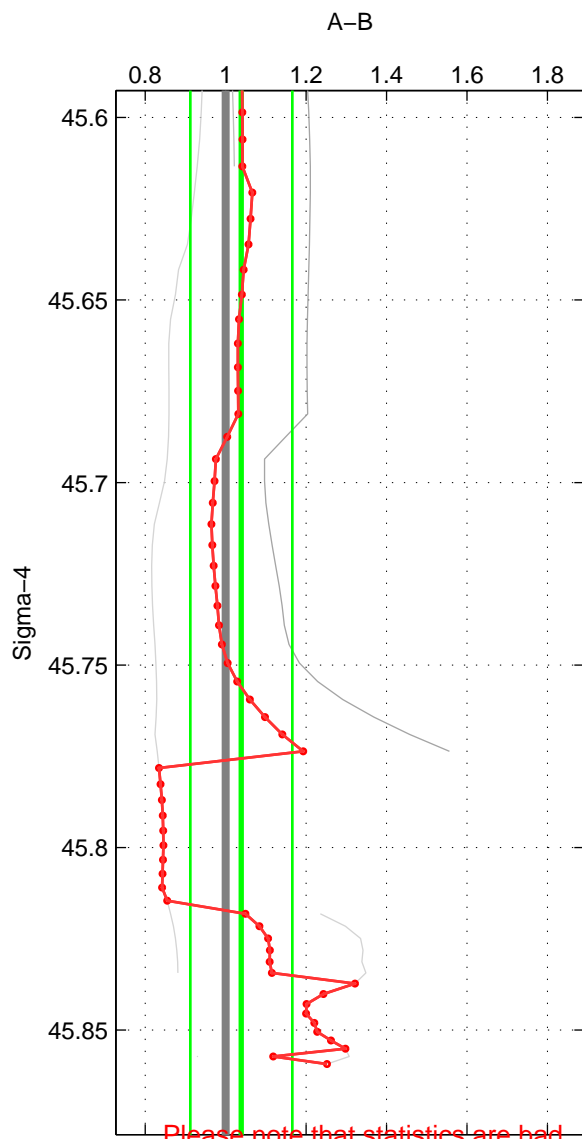

Cruise A (red). Date: Jul 1981 Cruisename: 220-316N19810401

Cruise B (blue). Date: Aug 1994 Cruisename: 328-OMEX1NA

*** "Favourite" values are those of space 2.

	Offset	O.StDev	Ratio	R.Stdev	Rating
SIGMA:	0.010	0.163	1.039	0.127	3
THETA:	0.028	0.145	1.033	0.129	4
DEPTH:	0.047	0.195	1.064	0.152	3
FAV.:	0.028	0.145	1.033	0.129	4

Profiles of A: 21
 Profiles of B: 5
 Diff profs : 5
 WMoffset (A-B): 0.010325
 WMoffset stdev: 0.16258
 WMratio (A/B): 1.039
 WMratio stdev: 0.12686

Quality (1-5): 3

Profiles of A: 21
 Profiles of B: 5
 Diff profs : 5
 WMoffset (A-B): 0.028233
 WMoffset stdev: 0.14515
 WMratio (A/B): 1.0327
 WMratio stdev: 0.12898

Quality (1-5): 4

Profiles of A: 21
 Profiles of B: 5
 Diff profs : 5
 WMoffset (A-B): 0.046738
 WMoffset stdev: 0.19487
 WMratio (A/B): 1.0639
 WMratio stdev: 0.15193

Quality (1-5): 3