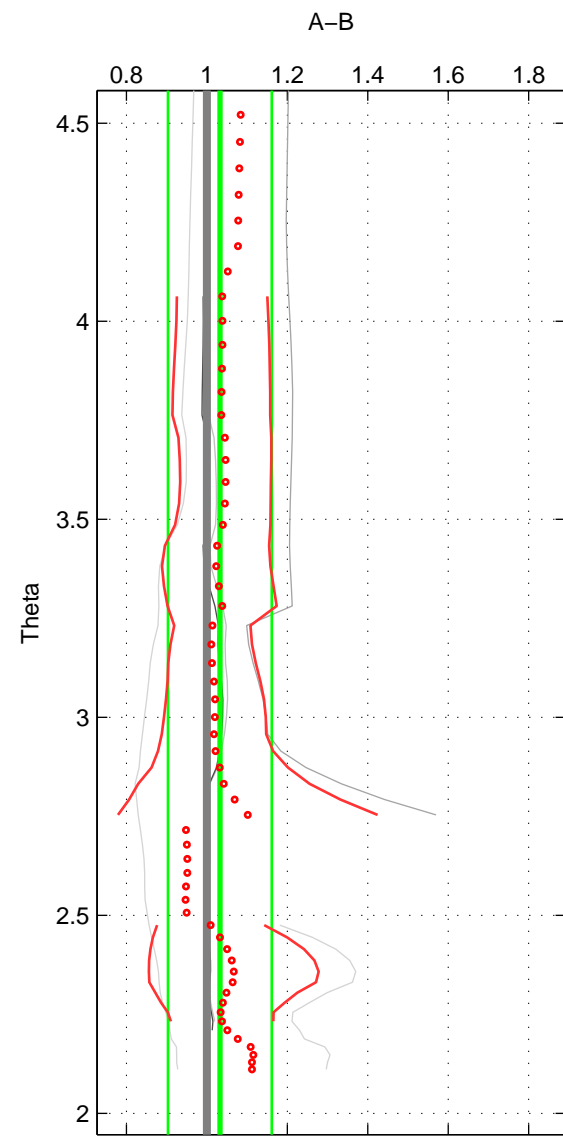

Cruise A (red). Date: Jul 1981 Cruisename: 220-316N19810401

Cruise B (blue). Date: Aug 1994 Cruisename: 328-OMEX1NA

*** "Favourite" values are those of space 2.

	Offset	O.StDev	Ratio	R.Stdev	Rating
SIGMA:	0.010	0.163	1.039	0.127	3
THETA:	0.028	0.145	1.033	0.129	4
DEPTH:	0.047	0.195	1.064	0.152	3
FAV.:	0.028	0.145	1.033	0.129	4

Profiles of A: 21
 Profiles of B: 5
 Diff profs : 5
 WMoffset (A-B): 0.010325
 WMoffset stdev: 0.16258
 WMratio (A/B): 1.039
 WMratio stdev: 0.12686

Quality (1-5): 3

Profiles of A: 21
 Profiles of B: 5
 Diff profs : 5
 WMoffset (A-B): 0.028233
 WMoffset stdev: 0.14515
 WMratio (A/B): 1.0327
 WMratio stdev: 0.12898

Quality (1-5): 4

Profiles of A: 21
 Profiles of B: 5
 Diff profs : 5
 WMoffset (A-B): 0.046738
 WMoffset stdev: 0.19487
 WMratio (A/B): 1.0639
 WMratio stdev: 0.15193

Quality (1-5): 3