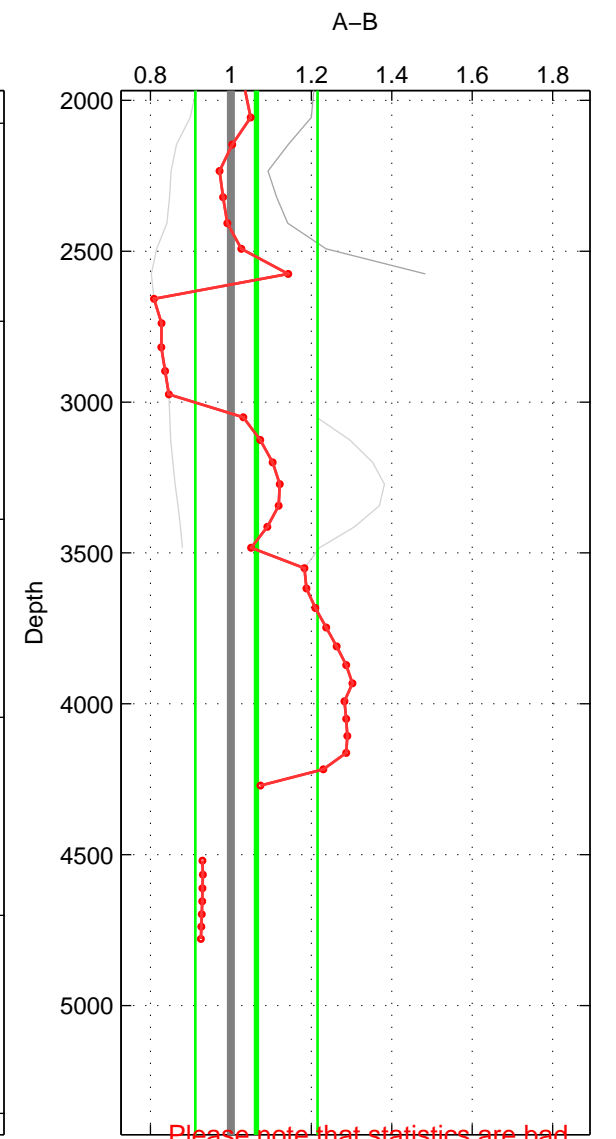

Cruise A (red). Date: Jul 1981 Cruisename: 220-316N19810401

Cruise B (blue). Date: Aug 1994 Cruisename: 328-OMEX1NA

*** "Favourite" values are those of space 2.

	Offset	O.StDev	Ratio	R.Stdev	Rating
SIGMA:	0.010	0.163	1.039	0.127	3
THETA:	0.028	0.145	1.033	0.129	4
DEPTH:	0.047	0.195	1.064	0.152	3
FAV.:	0.028	0.145	1.033	0.129	4

Profiles of A: 21
 Profiles of B: 5
 Diff profs : 5
 WMoffset (A-B): 0.010325
 WMoffset stdev: 0.16258
 WMratio (A/B): 1.039
 WMratio stdev: 0.12686

Quality (1-5): 3

Profiles of A: 21
 Profiles of B: 5
 Diff profs : 5
 WMoffset (A-B): 0.028233
 WMoffset stdev: 0.14515
 WMratio (A/B): 1.0327
 WMratio stdev: 0.12898

Quality (1-5): 4

Profiles of A: 21
 Profiles of B: 5
 Diff profs : 5
 WMoffset (A-B): 0.046738
 WMoffset stdev: 0.19487
 WMratio (A/B): 1.0639
 WMratio stdev: 0.15193

Quality (1-5): 3