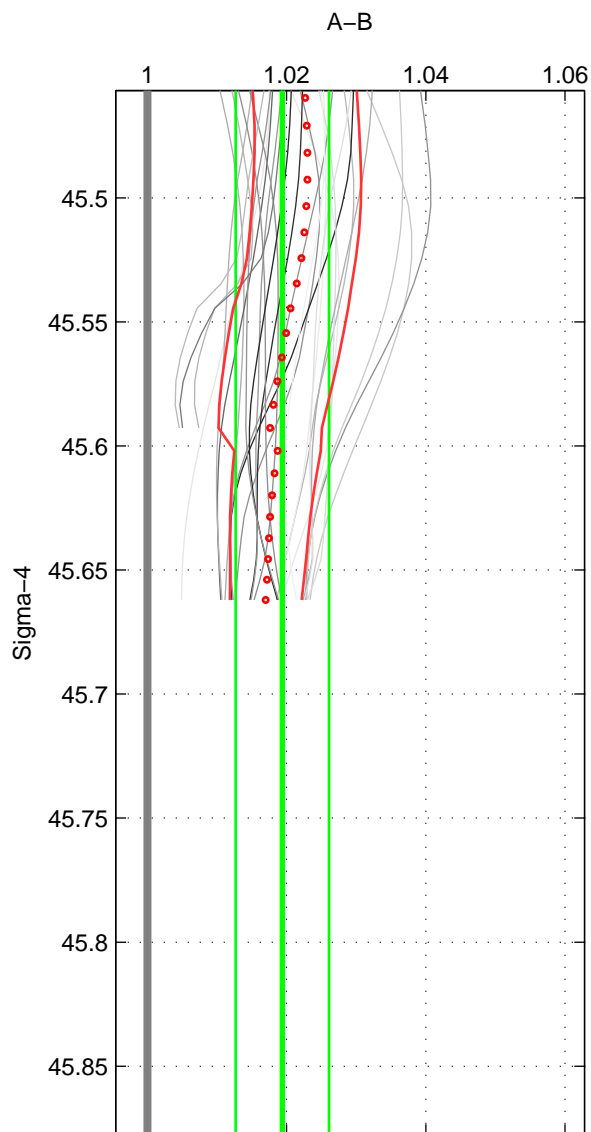

Cruise A (red). Date: Mar 1989 Cruisename: 507-32MW19890206

Cruise B (blue). Date: Feb 2004 Cruisename: 664-49UF20040120

\*\*\* "Favourite" values are those of space 2.

	Offset	O.StDev	Ratio	R.Stdev	Rating
SIGMA:	0.052	0.018	1.019	0.007	4
THETA:	0.052	0.018	1.020	0.007	5
DEPTH:	0.054	0.008	1.020	0.003	3
FAV.:	0.052	0.018	1.020	0.007	5

Profiles of A: 10  
 Profiles of B: 3  
 Diff profs : 26  
 WMoffset (A-B): 0.052382  
 WMoffset stdev: 0.018089  
 WMratio (A/B): 1.0194  
 WMratio stdev: 0.0067036

Quality (1-5): 4

Profiles of A: 10  
 Profiles of B: 3  
 Diff profs : 26  
 WMoffset (A-B): 0.051646  
 WMoffset stdev: 0.018118  
 WMratio (A/B): 1.0196  
 WMratio stdev: 0.0068913

Quality (1-5): 5

Profiles of A: 10  
 Profiles of B: 3  
 Diff profs : 26  
 WMoffset (A-B): 0.05441  
 WMoffset stdev: 0.0075408  
 WMratio (A/B): 1.0201  
 WMratio stdev: 0.0026689

Quality (1-5): 3

Please note that statistics are bad.