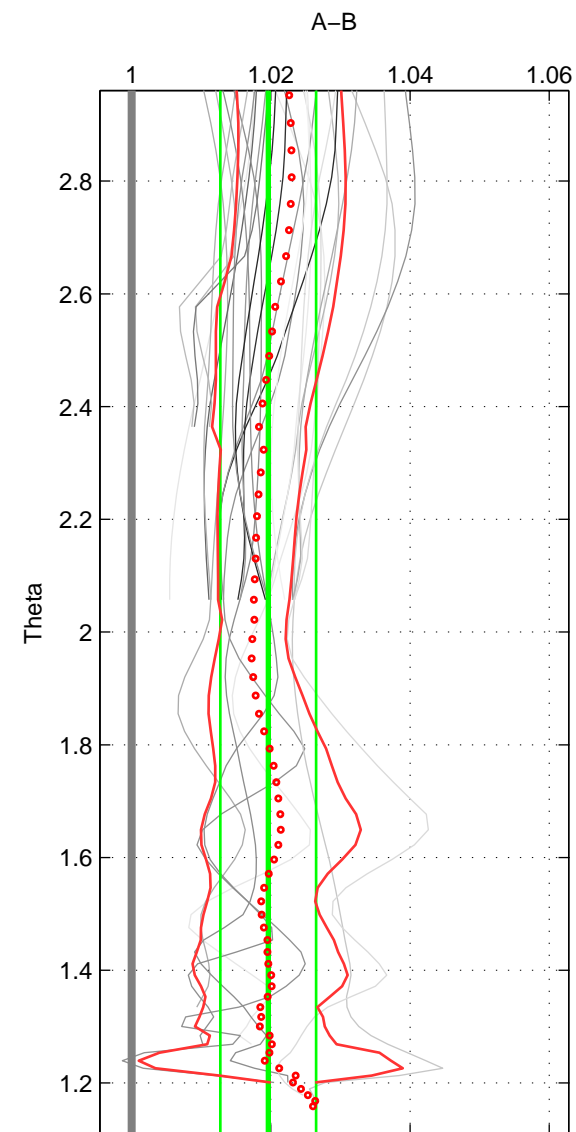

Cruise A (red). Date: Mar 1989 Cruisename: 507-32MW19890206

Cruise B (blue). Date: Feb 2004 Cruisename: 664-49UF20040120

\*\*\* "Favourite" values are those of space 2.

	Offset	O.StDev	Ratio	R.Stdev	Rating
SIGMA:	0.052	0.018	1.019	0.007	4
THETA:	0.052	0.018	1.020	0.007	5
DEPTH:	0.054	0.008	1.020	0.003	3
FAV.:	0.052	0.018	1.020	0.007	5

Profiles of A: 10  
 Profiles of B: 3  
 Diff profs : 26  
 WMoffset (A-B): 0.052382  
 WMoffset stdev: 0.018089  
 WMratio (A/B): 1.0194  
 WMratio stdev: 0.0067036

Quality (1-5): 4

Profiles of A: 10  
 Profiles of B: 3  
 Diff profs : 26  
 WMoffset (A-B): 0.051646  
 WMoffset stdev: 0.018118  
 WMratio (A/B): 1.0196  
 WMratio stdev: 0.0068913

Quality (1-5): 5

Profiles of A: 10  
 Profiles of B: 3  
 Diff profs : 26  
 WMoffset (A-B): 0.05441  
 WMoffset stdev: 0.0075408  
 WMratio (A/B): 1.0201  
 WMratio stdev: 0.0026689

Quality (1-5): 3

Please note that statistics are bad.