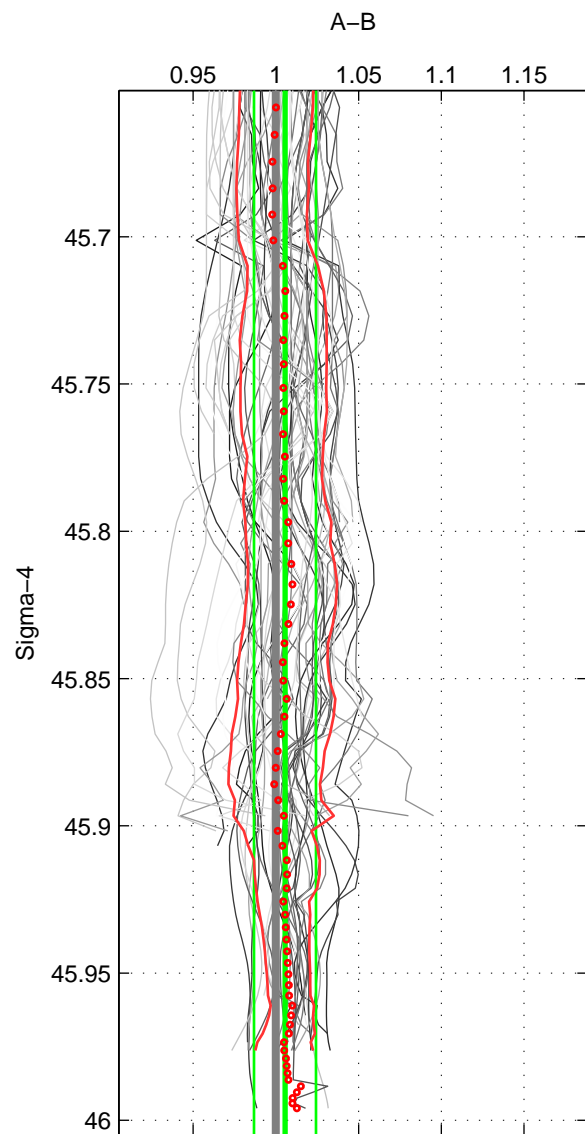

Cruise A (red). Date: May 2008 Cruisename: 199-18HU20080520

Cruise B (blue). Date: Jul 1981 Cruisename: 220-316N19810401

*** "Favourite" values are means of spaces 1 2 3.

	Offset	O.StDev	Ratio	R.Stdev	Rating
SIGMA:	0.005	0.019	1.006	0.019	5
THETA:	0.003	0.021	1.003	0.020	5
DEPTH:	-0.021	0.023	0.981	0.019	5
FAV.:	-0.004	0.021	0.997	0.019	5

Profiles of A: 18
 Profiles of B: 10
 Diff profs : 59
 WMoffset (A-B): 0.0054731
 WMoffset stdev: 0.018774
 WMratio (A/B): 1.0055
 WMratio stdev: 0.018775

Quality (1-5): 5

Profiles of A: 18
 Profiles of B: 10
 Diff profs : 59
 WMoffset (A-B): 0.0033047
 WMoffset stdev: 0.020505
 WMratio (A/B): 1.0035
 WMratio stdev: 0.020214

Quality (1-5): 5

Profiles of A: 18
 Profiles of B: 10
 Diff profs : 59
 WMoffset (A-B): -0.021443
 WMoffset stdev: 0.023447
 WMratio (A/B): 0.98097
 WMratio stdev: 0.018798

Quality (1-5): 5