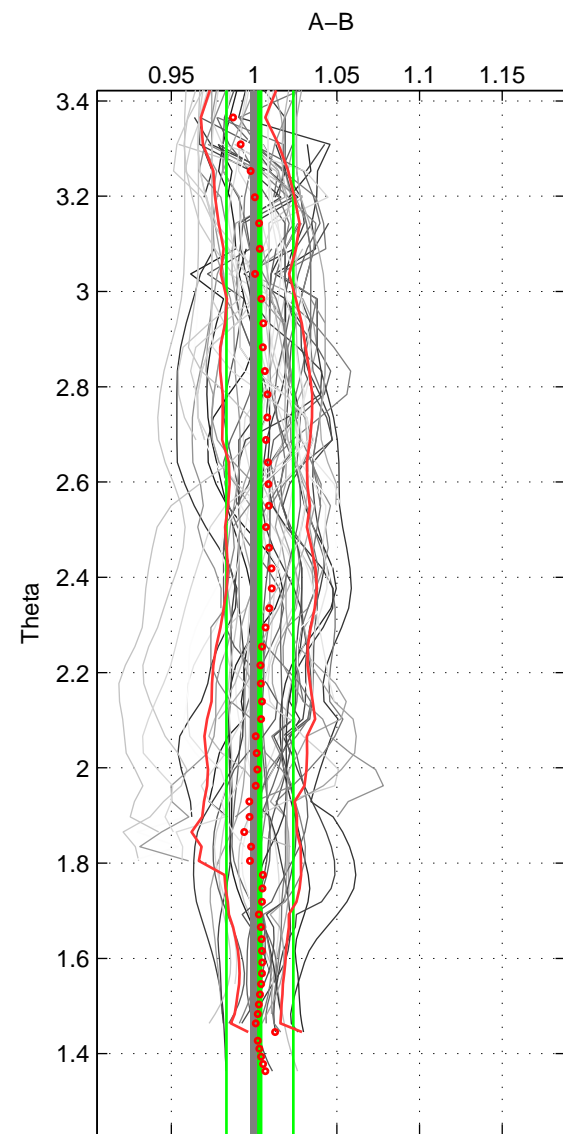

Cruise A (red). Date: May 2008 Cruisename: 199-18HU20080520

Cruise B (blue). Date: Jul 1981 Cruisename: 220-316N19810401

*** "Favourite" values are means of spaces 1 2 3.

	Offset	O.StDev	Ratio	R.Stdev	Rating
SIGMA:	0.005	0.019	1.006	0.019	5
THETA:	0.003	0.021	1.003	0.020	5
DEPTH:	-0.021	0.023	0.981	0.019	5
FAV.:	-0.004	0.021	0.997	0.019	5

Profiles of A: 18
 Profiles of B: 10
 Diff profs : 59
 WMoffset (A-B): 0.0054731
 WMoffset stdev: 0.018774
 WMratio (A/B): 1.0055
 WMratio stdev: 0.018775

Quality (1-5): 5

Profiles of A: 18
 Profiles of B: 10
 Diff profs : 59
 WMoffset (A-B): 0.0033047
 WMoffset stdev: 0.020505
 WMratio (A/B): 1.0035
 WMratio stdev: 0.020214

Quality (1-5): 5

Profiles of A: 18
 Profiles of B: 10
 Diff profs : 59
 WMoffset (A-B): -0.021443
 WMoffset stdev: 0.023447
 WMratio (A/B): 0.98097
 WMratio stdev: 0.018798

Quality (1-5): 5