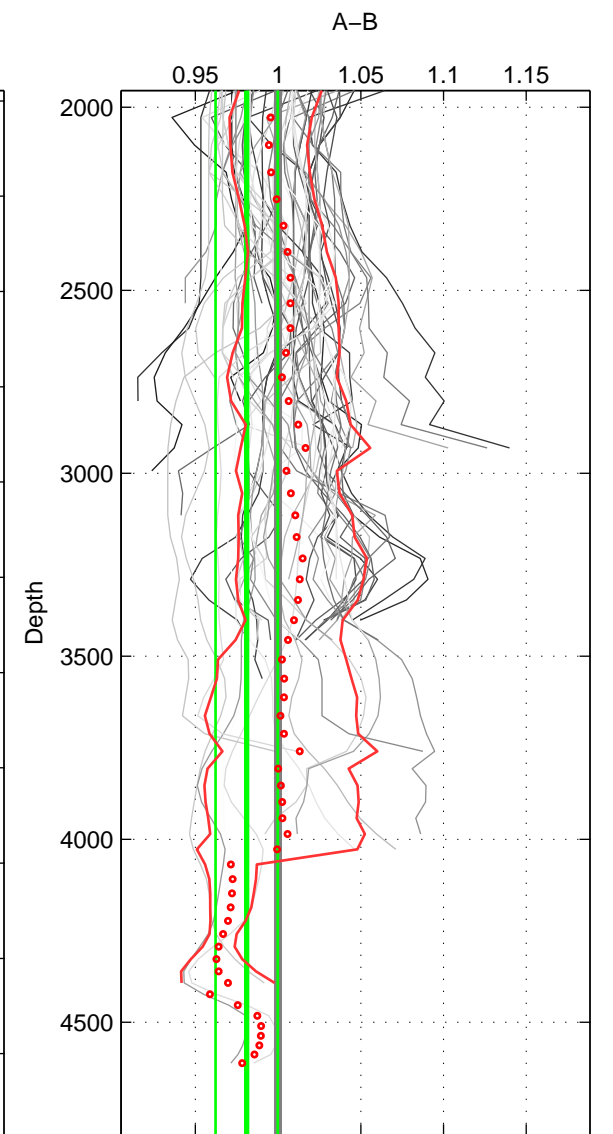

Cruise A (red). Date: May 2008 Cruisename: 199-18HU20080520

Cruise B (blue). Date: Jul 1981 Cruisename: 220-316N19810401

*** "Favourite" values are means of spaces 1 2 3.

	Offset	O.StDev	Ratio	R.Stdev	Rating
SIGMA:	0.005	0.019	1.006	0.019	5
THETA:	0.003	0.021	1.003	0.020	5
DEPTH:	-0.021	0.023	0.981	0.019	5
FAV.:	-0.004	0.021	0.997	0.019	5

Profiles of A: 18
 Profiles of B: 10
 Diff profs : 59
 WMoffset (A-B): 0.0054731
 WMoffset stdev: 0.018774
 WMratio (A/B): 1.0055
 WMratio stdev: 0.018775

Quality (1-5): 5

Profiles of A: 18
 Profiles of B: 10
 Diff profs : 59
 WMoffset (A-B): 0.0033047
 WMoffset stdev: 0.020505
 WMratio (A/B): 1.0035
 WMratio stdev: 0.020214

Quality (1-5): 5

Profiles of A: 18
 Profiles of B: 10
 Diff profs : 59
 WMoffset (A-B): -0.021443
 WMoffset stdev: 0.023447
 WMratio (A/B): 0.98097
 WMratio stdev: 0.018798

Quality (1-5): 5