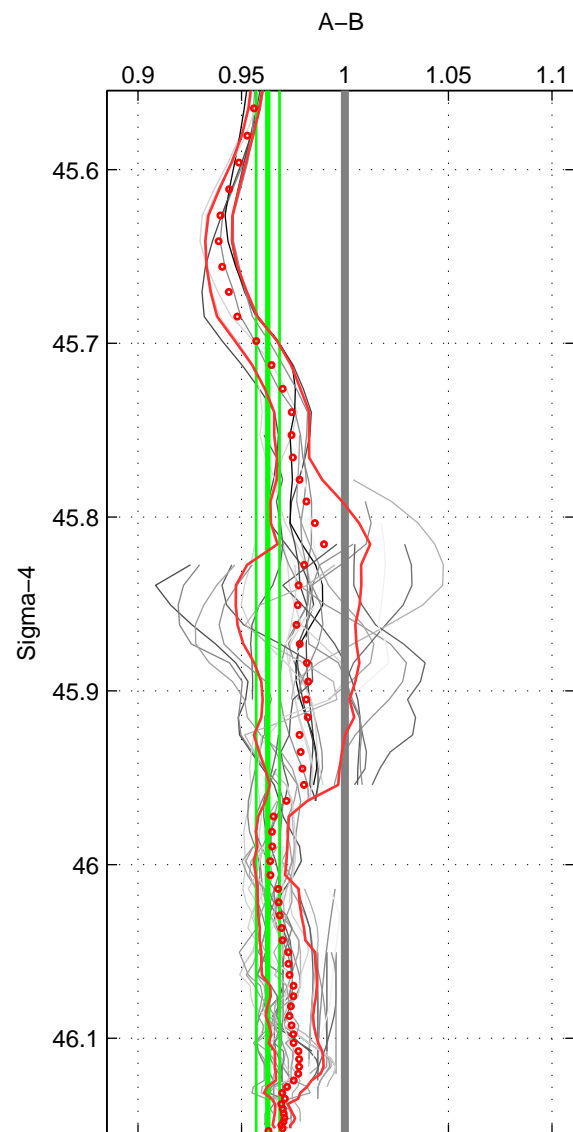

Cruise A (red). Date: Feb 2008 Cruisename: 361-33RR20080204

Cruise B (blue). Date: Feb 1986 Cruisename: 363-35MF19850224

\*\*\* "Favourite" values are means of spaces 1 2 3.

	Offset	O.StDev	Ratio	R.Stdev	Rating
SIGMA:	-0.085	0.013	0.963	0.006	5
THETA:	-0.067	0.017	0.970	0.007	5
DEPTH:	-0.060	0.022	0.973	0.009	5
FAV.:	-0.071	0.017	0.969	0.007	5

Profiles of A: 39  
 Profiles of B: 7  
 Diff profs : 47  
 WMoffset (A-B): -0.084595  
 WMoffset stdev: 0.01301  
 WMratio (A/B): 0.96277  
 WMratio stdev: 0.0056444

Quality (1-5): 5

Profiles of A: 39  
 Profiles of B: 7  
 Diff profs : 47  
 WMoffset (A-B): -0.067174  
 WMoffset stdev: 0.016826  
 WMratio (A/B): 0.97014  
 WMratio stdev: 0.0072643

Quality (1-5): 5

Profiles of A: 39  
 Profiles of B: 8  
 Diff profs : 52  
 WMoffset (A-B): -0.060093  
 WMoffset stdev: 0.022197  
 WMratio (A/B): 0.97338  
 WMratio stdev: 0.0090171

Quality (1-5): 5