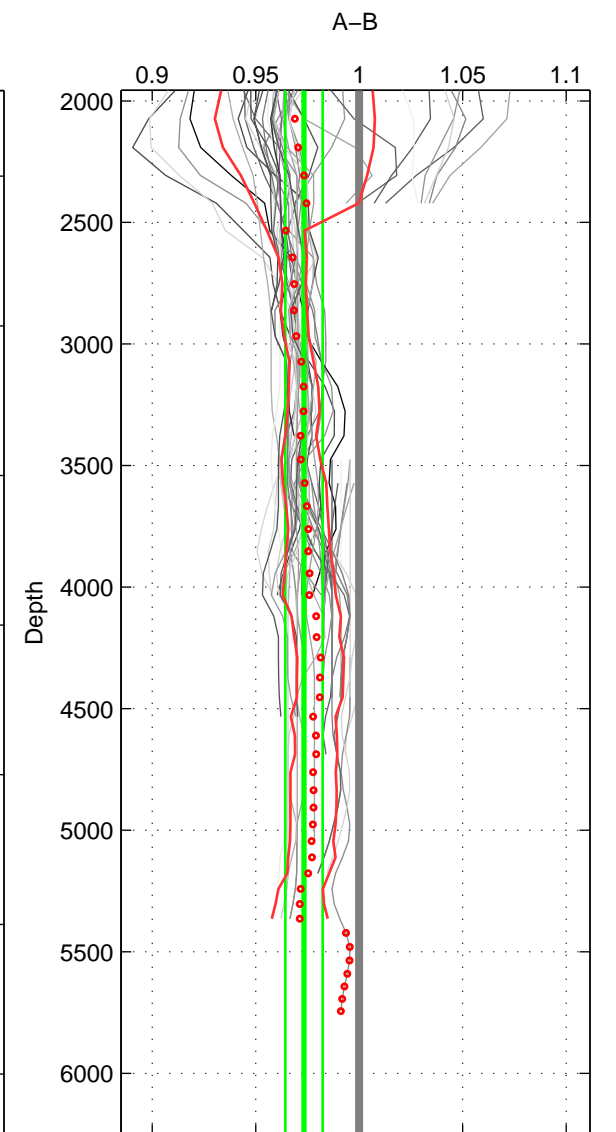

Cruise A (red). Date: Feb 2008 Cruisename: 361-33RR20080204

Cruise B (blue). Date: Feb 1986 Cruisename: 363-35MF19850224

\*\*\* "Favourite" values are means of spaces 1 2 3.

	Offset	O.StDev	Ratio	R.Stdev	Rating
SIGMA:	-0.085	0.013	0.963	0.006	5
THETA:	-0.067	0.017	0.970	0.007	5
DEPTH:	-0.060	0.022	0.973	0.009	5
FAV.:	-0.071	0.017	0.969	0.007	5

Profiles of A: 39  
 Profiles of B: 7  
 Diff profs : 47  
 WMoffset (A-B): -0.084595  
 WMoffset stdev: 0.01301  
 WMratio (A/B): 0.96277  
 WMratio stdev: 0.0056444

Quality (1-5): 5

Profiles of A: 39  
 Profiles of B: 7  
 Diff profs : 47  
 WMoffset (A-B): -0.067174  
 WMoffset stdev: 0.016826  
 WMratio (A/B): 0.97014  
 WMratio stdev: 0.0072643

Quality (1-5): 5

Profiles of A: 39  
 Profiles of B: 8  
 Diff profs : 52  
 WMoffset (A-B): -0.060093  
 WMoffset stdev: 0.022197  
 WMratio (A/B): 0.97338  
 WMratio stdev: 0.0090171

Quality (1-5): 5