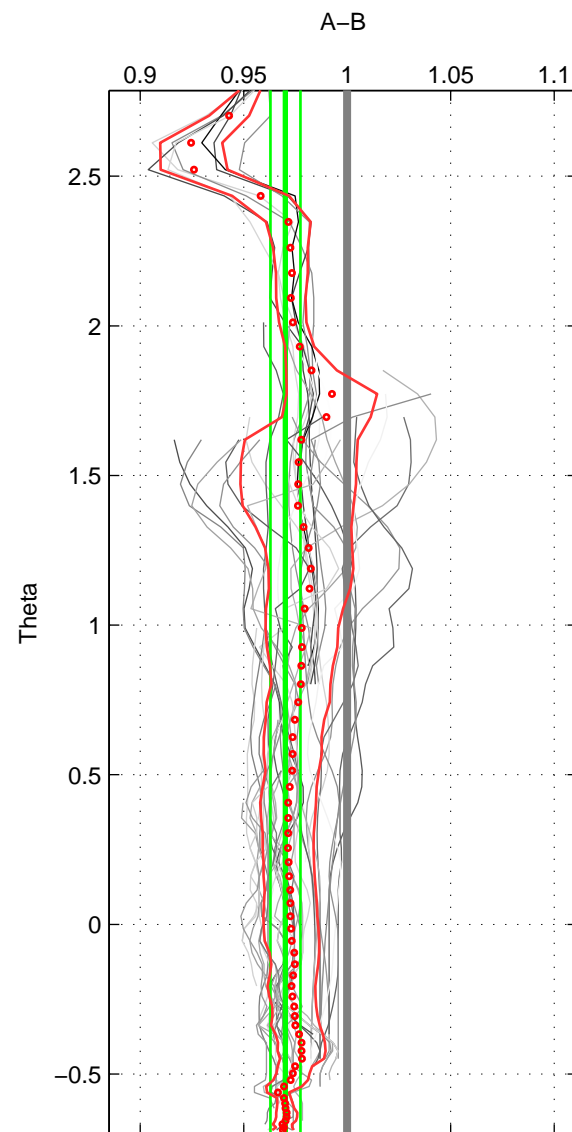

Cruise A (red). Date: Feb 2008 Cruisename: 361-33RR20080204

Cruise B (blue). Date: Feb 1986 Cruisename: 363-35MF19850224

\*\*\* "Favourite" values are means of spaces 1 2 3.

	Offset	O.StDev	Ratio	R.Stdev	Rating
SIGMA:	-0.085	0.013	0.963	0.006	5
THETA:	-0.067	0.017	0.970	0.007	5
DEPTH:	-0.060	0.022	0.973	0.009	5
FAV.:	-0.071	0.017	0.969	0.007	5

Profiles of A: 39  
 Profiles of B: 7  
 Diff profs : 47  
 WMoffset (A-B): -0.084595  
 WMoffset stdev: 0.01301  
 WMratio (A/B): 0.96277  
 WMratio stdev: 0.0056444

Quality (1-5): 5

Profiles of A: 39  
 Profiles of B: 7  
 Diff profs : 47  
 WMoffset (A-B): -0.067174  
 WMoffset stdev: 0.016826  
 WMratio (A/B): 0.97014  
 WMratio stdev: 0.0072643

Quality (1-5): 5

Profiles of A: 39  
 Profiles of B: 8  
 Diff profs : 52  
 WMoffset (A-B): -0.060093  
 WMoffset stdev: 0.022197  
 WMratio (A/B): 0.97338  
 WMratio stdev: 0.0090171

Quality (1-5): 5