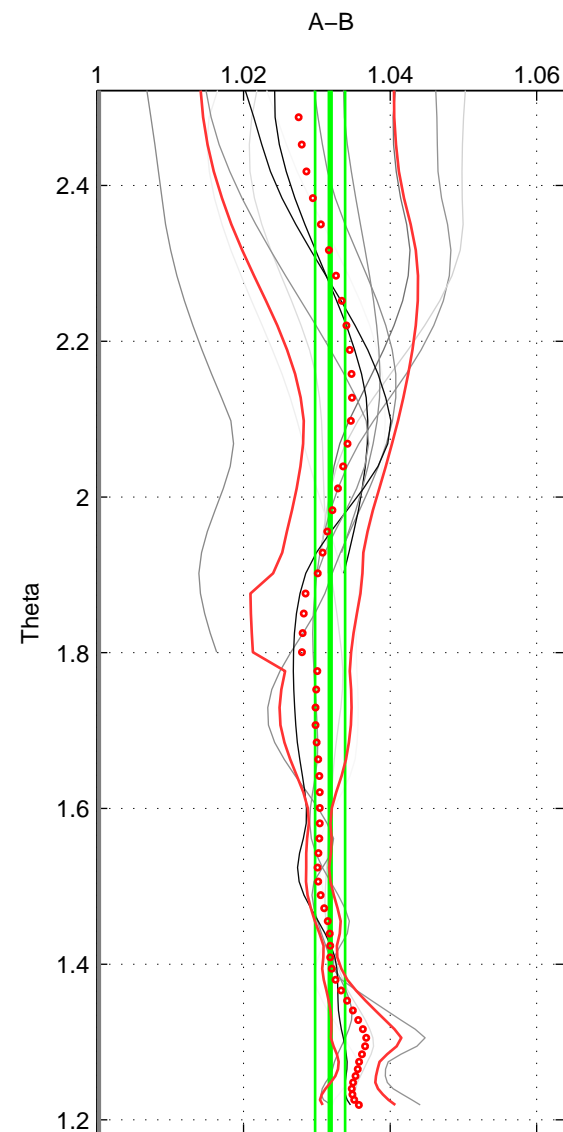

Cruise A (red). Date: Nov 1995 Cruisename: 625-49RY19951115

Cruise B (blue). Date: Jan 2005 Cruisename: 667-49UF20050118

*** "Favourite" values are means of spaces 1 2.

	Offset	O.StDev	Ratio	R.Stdev	Rating
SIGMA:	0.083	0.016	1.031	0.006	4
THETA:	0.081	0.005	1.032	0.002	4
DEPTH:	0.083	0.004	1.031	0.001	3
FAV.:	0.082	0.010	1.031	0.004	4

Profiles of A: 5
 Profiles of B: 4
 Diff profs : 12
 WMoffset (A-B): 0.083399
 WMoffset stdev: 0.01563
 WMratio (A/B): 1.0309
 WMratio stdev: 0.0058935

Quality (1-5): 4

Profiles of A: 5
 Profiles of B: 4
 Diff profs : 12
 WMoffset (A-B): 0.080711
 WMoffset stdev: 0.0051741
 WMratio (A/B): 1.0318
 WMratio stdev: 0.002054

Quality (1-5): 4

Profiles of A: 5
 Profiles of B: 4
 Diff profs : 12
 WMoffset (A-B): 0.08315
 WMoffset stdev: 0.0036854
 WMratio (A/B): 1.0305
 WMratio stdev: 0.0012762

Quality (1-5): 3

Please note that statistics are bad.