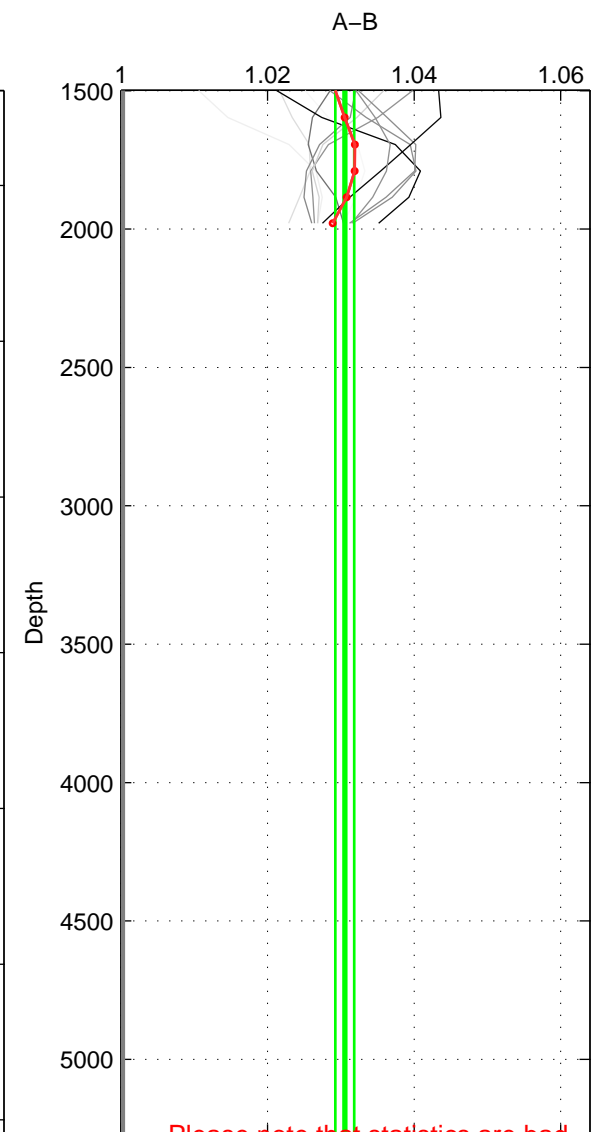

Cruise A (red). Date: Nov 1995 Cruisename: 625-49RY19951115

Cruise B (blue). Date: Jan 2005 Cruisename: 667-49UF20050118

*** "Favourite" values are means of spaces 1 2.

	Offset	O.StDev	Ratio	R.Stdev	Rating
SIGMA:	0.083	0.016	1.031	0.006	4
THETA:	0.081	0.005	1.032	0.002	4
DEPTH:	0.083	0.004	1.031	0.001	3
FAV.:	0.082	0.010	1.031	0.004	4

Profiles of A: 5
 Profiles of B: 4
 Diff profs : 12
 WMoffset (A-B): 0.083399
 WMoffset stdev: 0.01563
 WMratio (A/B): 1.0309
 WMratio stdev: 0.0058935

Quality (1-5): 4

Profiles of A: 5
 Profiles of B: 4
 Diff profs : 12
 WMoffset (A-B): 0.080711
 WMoffset stdev: 0.0051741
 WMratio (A/B): 1.0318
 WMratio stdev: 0.002054

Quality (1-5): 4

Profiles of A: 5
 Profiles of B: 4
 Diff profs : 12
 WMoffset (A-B): 0.08315
 WMoffset stdev: 0.0036854
 WMratio (A/B): 1.0305
 WMratio stdev: 0.0012762

Quality (1-5): 3

Please note that statistics are bad.