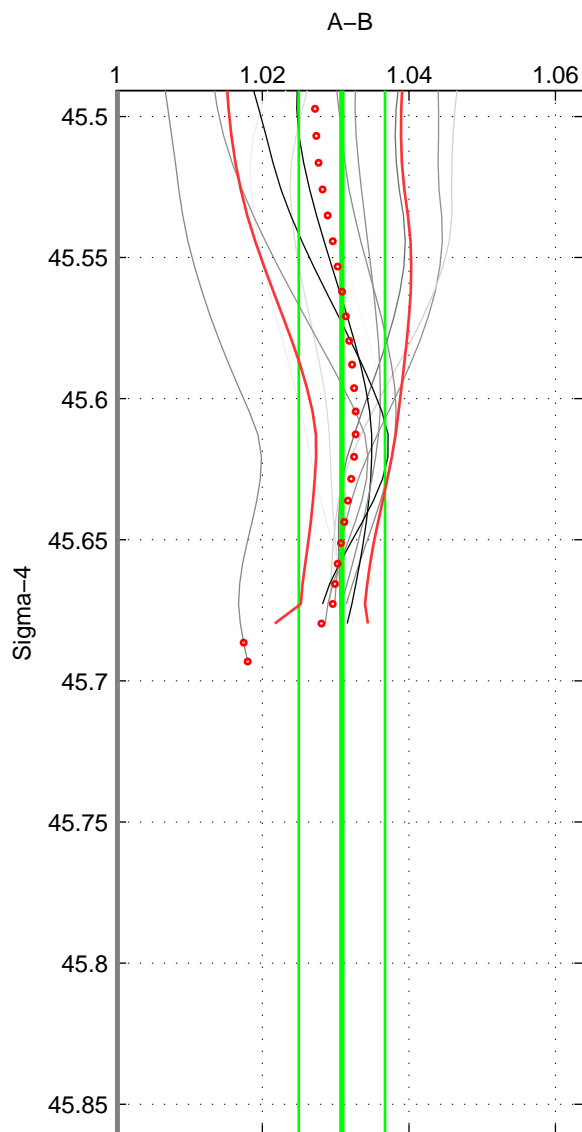

Cruise A (red). Date: Nov 1995 Cruisename: 625-49RY19951115

Cruise B (blue). Date: Jan 2005 Cruisename: 667-49UF20050118

*** "Favourite" values are means of spaces 1 2.

	Offset	O.StDev	Ratio	R.Stdev	Rating
SIGMA:	0.083	0.016	1.031	0.006	4
THETA:	0.081	0.005	1.032	0.002	4
DEPTH:	0.083	0.004	1.031	0.001	3
FAV.:	0.082	0.010	1.031	0.004	4

Profiles of A: 5
 Profiles of B: 4
 Diff profs : 12
 WMoffset (A-B): 0.083399
 WMoffset stdev: 0.01563
 WMratio (A/B): 1.0309
 WMratio stdev: 0.0058935

Quality (1-5): 4

Profiles of A: 5
 Profiles of B: 4
 Diff profs : 12
 WMoffset (A-B): 0.080711
 WMoffset stdev: 0.0051741
 WMratio (A/B): 1.0318
 WMratio stdev: 0.002054

Quality (1-5): 4

Profiles of A: 5
 Profiles of B: 4
 Diff profs : 12
 WMoffset (A-B): 0.08315
 WMoffset stdev: 0.0036854
 WMratio (A/B): 1.0305
 WMratio stdev: 0.0012762

Quality (1-5): 3

Please note that statistics are bad.