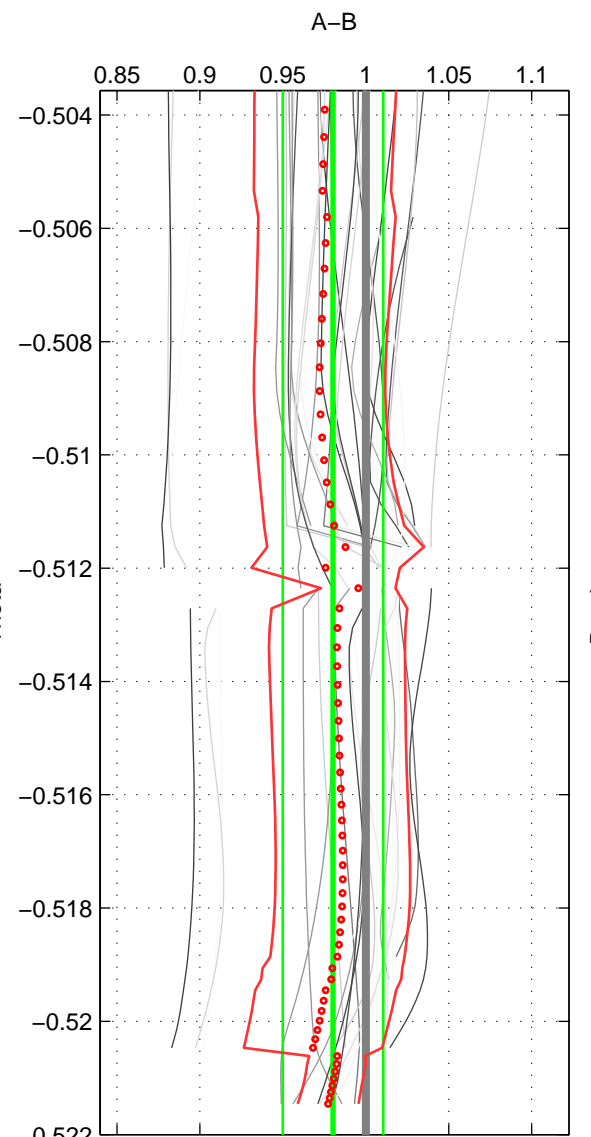

Cruise A (red). Date: Aug 2003 Cruisename: 40-18SN20030806

Cruise B (blue). Date: Sep 2005 Cruisename: 110-77DN20050819

*** "Favourite" values are means of spaces 1 2.

	Offset	O.StDev	Ratio	R.Stdev	Rating
SIGMA:	-0.007	0.028	0.993	0.028	4
THETA:	-0.020	0.031	0.980	0.030	4
DEPTH:	-0.022	0.038	0.979	0.038	3
FAV. :	-0.014	0.030	0.987	0.029	4

Profiles of A: 10
 Profiles of B: 11
 Diff profs : 33
 WMoffset (A-B): -0.0069392
 WMoffset stdev: 0.028134
 WMratio (A/B): 0.99331
 WMratio stdev: 0.027743

Quality (1-5): 4

Profiles of A: 10
 Profiles of B: 11
 Diff profs : 32
 WMoffset (A-B): -0.020441
 WMoffset stdev: 0.031326
 WMratio (A/B): 0.9802
 WMratio stdev: 0.030268

Quality (1-5): 4

Profiles of A: 9
 Profiles of B: 11
 Diff profs : 32
 WMoffset (A-B): -0.021553
 WMoffset stdev: 0.038476
 WMratio (A/B): 0.97907
 WMratio stdev: 0.037548

Quality (1-5): 3