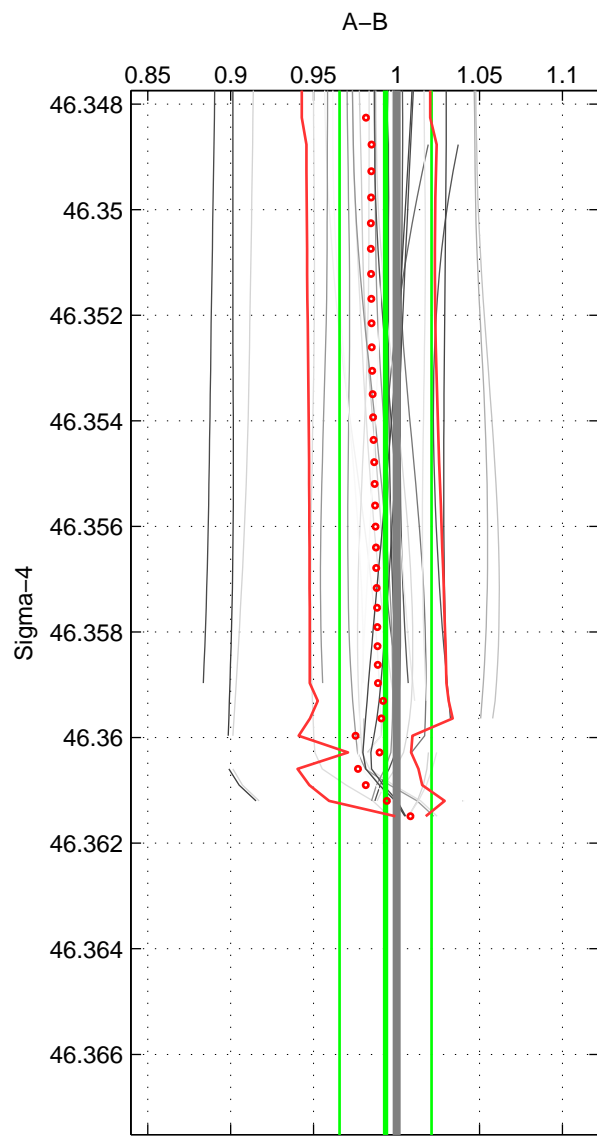

Cruise A (red). Date: Aug 2003 Cruisename: 40-18SN20030806

Cruise B (blue). Date: Sep 2005 Cruisename: 110-77DN20050819

*** "Favourite" values are means of spaces 1 2.

	Offset	O.StDev	Ratio	R.Stdev	Rating
SIGMA:	-0.007	0.028	0.993	0.028	4
THETA:	-0.020	0.031	0.980	0.030	4
DEPTH:	-0.022	0.038	0.979	0.038	3
FAV. :	-0.014	0.030	0.987	0.029	4

Profiles of A: 10
 Profiles of B: 11
 Diff profs : 33
 WMoffset (A-B): -0.0069392
 WMoffset stdev: 0.028134
 WMratio (A/B): 0.99331
 WMratio stdev: 0.027743

Quality (1-5): 4

Profiles of A: 10
 Profiles of B: 11
 Diff profs : 32
 WMoffset (A-B): -0.020441
 WMoffset stdev: 0.031326
 WMratio (A/B): 0.9802
 WMratio stdev: 0.030268

Quality (1-5): 4

Profiles of A: 9
 Profiles of B: 11
 Diff profs : 32
 WMoffset (A-B): -0.021553
 WMoffset stdev: 0.038476
 WMratio (A/B): 0.97907
 WMratio stdev: 0.037548

Quality (1-5): 3