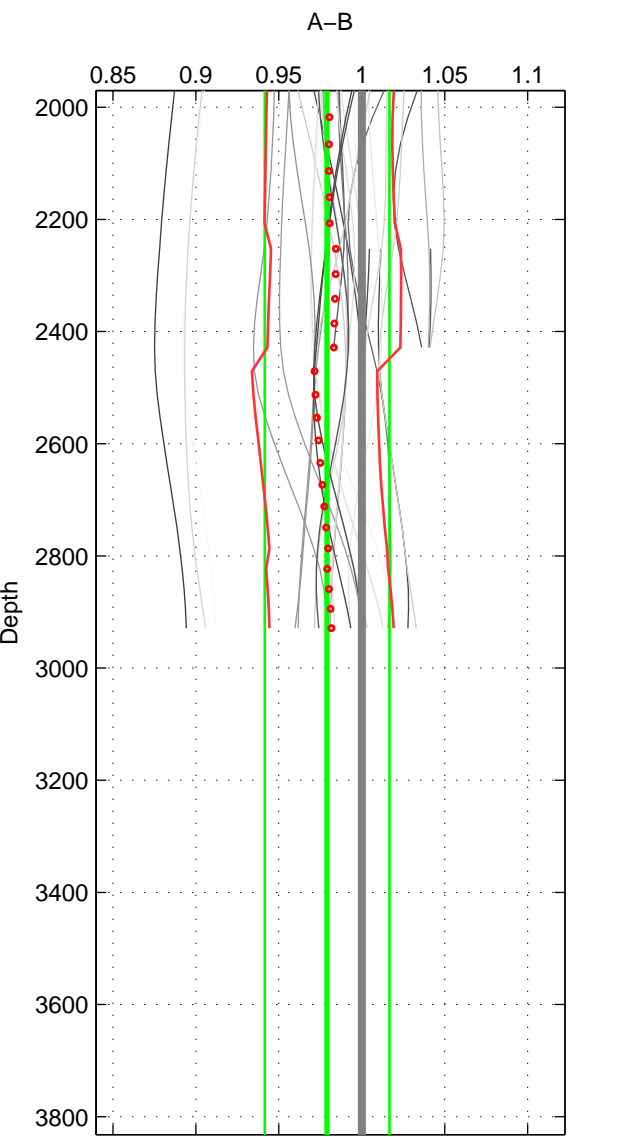

Cruise A (red). Date: Aug 2003 Cruisename: 40-18SN20030806

Cruise B (blue). Date: Sep 2005 Cruisename: 110-77DN20050819

*** "Favourite" values are means of spaces 1 2.

	Offset	O.StDev	Ratio	R.Stdev	Rating
SIGMA:	-0.007	0.028	0.993	0.028	4
THETA:	-0.020	0.031	0.980	0.030	4
DEPTH:	-0.022	0.038	0.979	0.038	3
FAV. :	-0.014	0.030	0.987	0.029	4

Profiles of A: 10
 Profiles of B: 11
 Diff profs : 33
 WMoffset (A-B): -0.0069392
 WMoffset stdev: 0.028134
 WMratio (A/B): 0.99331
 WMratio stdev: 0.027743

Quality (1-5): 4

Profiles of A: 10
 Profiles of B: 11
 Diff profs : 32
 WMoffset (A-B): -0.020441
 WMoffset stdev: 0.031326
 WMratio (A/B): 0.9802
 WMratio stdev: 0.030268

Quality (1-5): 4

Profiles of A: 9
 Profiles of B: 11
 Diff profs : 32
 WMoffset (A-B): -0.021553
 WMoffset stdev: 0.038476
 WMratio (A/B): 0.97907
 WMratio stdev: 0.037548

Quality (1-5): 3