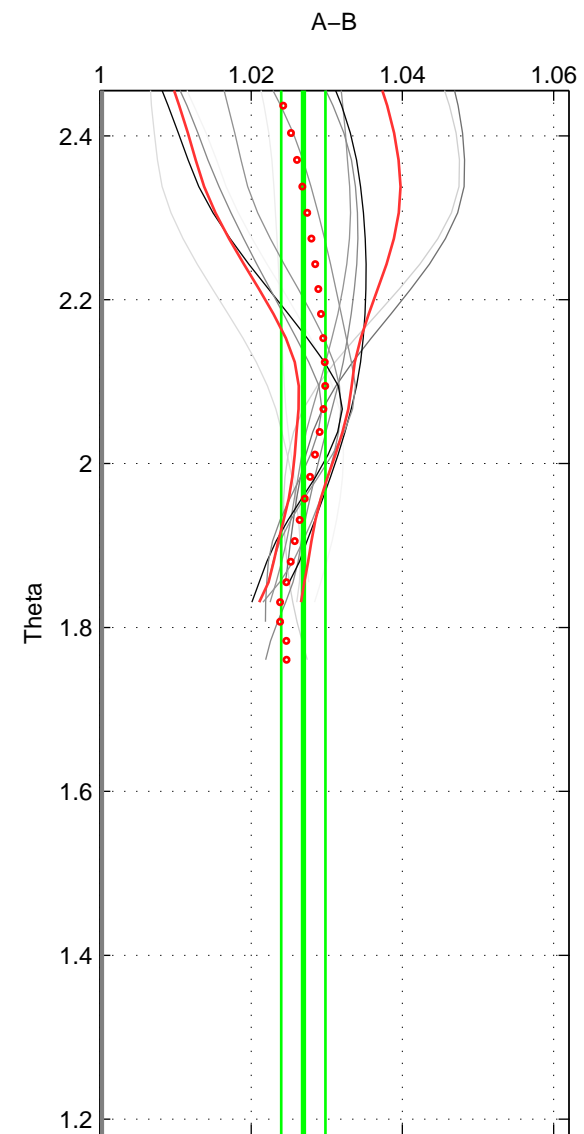

Cruise A (red). Date: Nov 1995 Cruisename: 625-49RY19951115

Cruise B (blue). Date: Aug 2008 Cruisename: 679-49UF20080804

\*\*\* "Favourite" values are means of spaces 1 2.

	Offset	O.StDev	Ratio	R.Stdev	Rating
SIGMA:	0.071	0.007	1.026	0.003	4
THETA:	0.072	0.008	1.027	0.003	4
DEPTH:	0.088	0.007	1.032	0.002	3
FAV.:	0.071	0.007	1.027	0.003	4

Profiles of A: 5  
 Profiles of B: 4  
 Diff profs : 12  
 WMoffset (A-B): 0.070554  
 WMoffset stdev: 0.0069435  
 WMratio (A/B): 1.0262  
 WMratio stdev: 0.0025986

Quality (1-5): 4

Profiles of A: 5  
 Profiles of B: 4  
 Diff profs : 12  
 WMoffset (A-B): 0.072364  
 WMoffset stdev: 0.0078175  
 WMratio (A/B): 1.0269  
 WMratio stdev: 0.0029231

Quality (1-5): 4

Profiles of A: 5  
 Profiles of B: 4  
 Diff profs : 12  
 WMoffset (A-B): 0.088232  
 WMoffset stdev: 0.0073651  
 WMratio (A/B): 1.0324  
 WMratio stdev: 0.0021698

Quality (1-5): 3

Please note that statistics are bad.