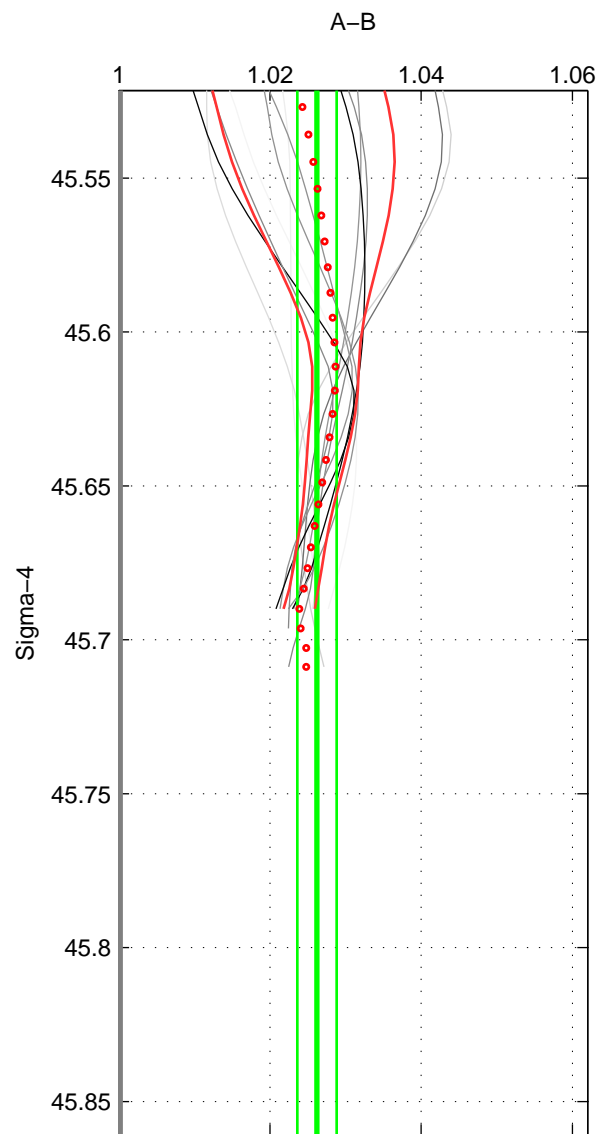

Cruise A (red). Date: Nov 1995 Cruisename: 625-49RY19951115

Cruise B (blue). Date: Aug 2008 Cruisename: 679-49UF20080804

\*\*\* "Favourite" values are means of spaces 1 2.

	Offset	O.StDev	Ratio	R.Stdev	Rating
SIGMA:	0.071	0.007	1.026	0.003	4
THETA:	0.072	0.008	1.027	0.003	4
DEPTH:	0.088	0.007	1.032	0.002	3
FAV.:	0.071	0.007	1.027	0.003	4

Profiles of A: 5  
 Profiles of B: 4  
 Diff profs : 12  
 WMoffset (A-B): 0.070554  
 WMoffset stdev: 0.0069435  
 WMratio (A/B): 1.0262  
 WMratio stdev: 0.0025986

Quality (1-5): 4

Profiles of A: 5  
 Profiles of B: 4  
 Diff profs : 12  
 WMoffset (A-B): 0.072364  
 WMoffset stdev: 0.0078175  
 WMratio (A/B): 1.0269  
 WMratio stdev: 0.0029231

Quality (1-5): 4

Profiles of A: 5  
 Profiles of B: 4  
 Diff profs : 12  
 WMoffset (A-B): 0.088232  
 WMoffset stdev: 0.0073651  
 WMratio (A/B): 1.0324  
 WMratio stdev: 0.0021698

Quality (1-5): 3

Please note that statistics are bad.