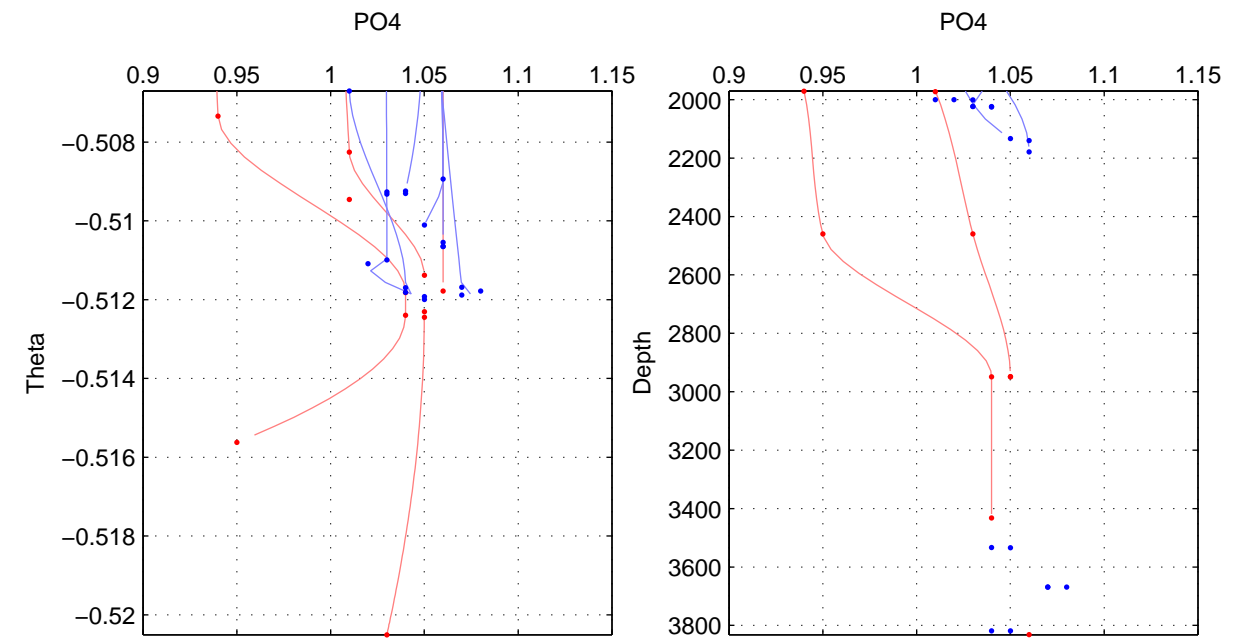

Cruise A (red). Date: Aug 2003 Cruisename: 40-18SN20030806
 Cruise B (blue). Date: Aug 2004 Cruisename: 56-32H120040718

*** "Favourite" values are those of space 2.

	Offset	O.StDev	Ratio	R.Stdev	Rating
SIGMA:	NaN	NaN	NaN	NaN	NaN
THETA:	-0.039	0.037	0.963	0.035	4
DEPTH:	-0.113	0.003	0.893	0.003	2
FAV.:	-0.039	0.037	0.963	0.035	4

Profiles of A: 3
 Profiles of B: 6
 Diff profs : 5
 WMoffset (A-B): -0.039442
 WMoffset stdev: 0.037355
 WMratio (A/B): 0.96291
 WMratio stdev: 0.035136

Quality (1-5): 4

Please note that statistics are bad.

Profiles of A: 2
 Profiles of B: 5
 Diff profs : 1
 WMoffset (A-B): -0.11284
 WMoffset stdev: 0.0032837
 WMratio (A/B): 0.89306
 WMratio stdev: 0.0026239

Quality (1-5): 2