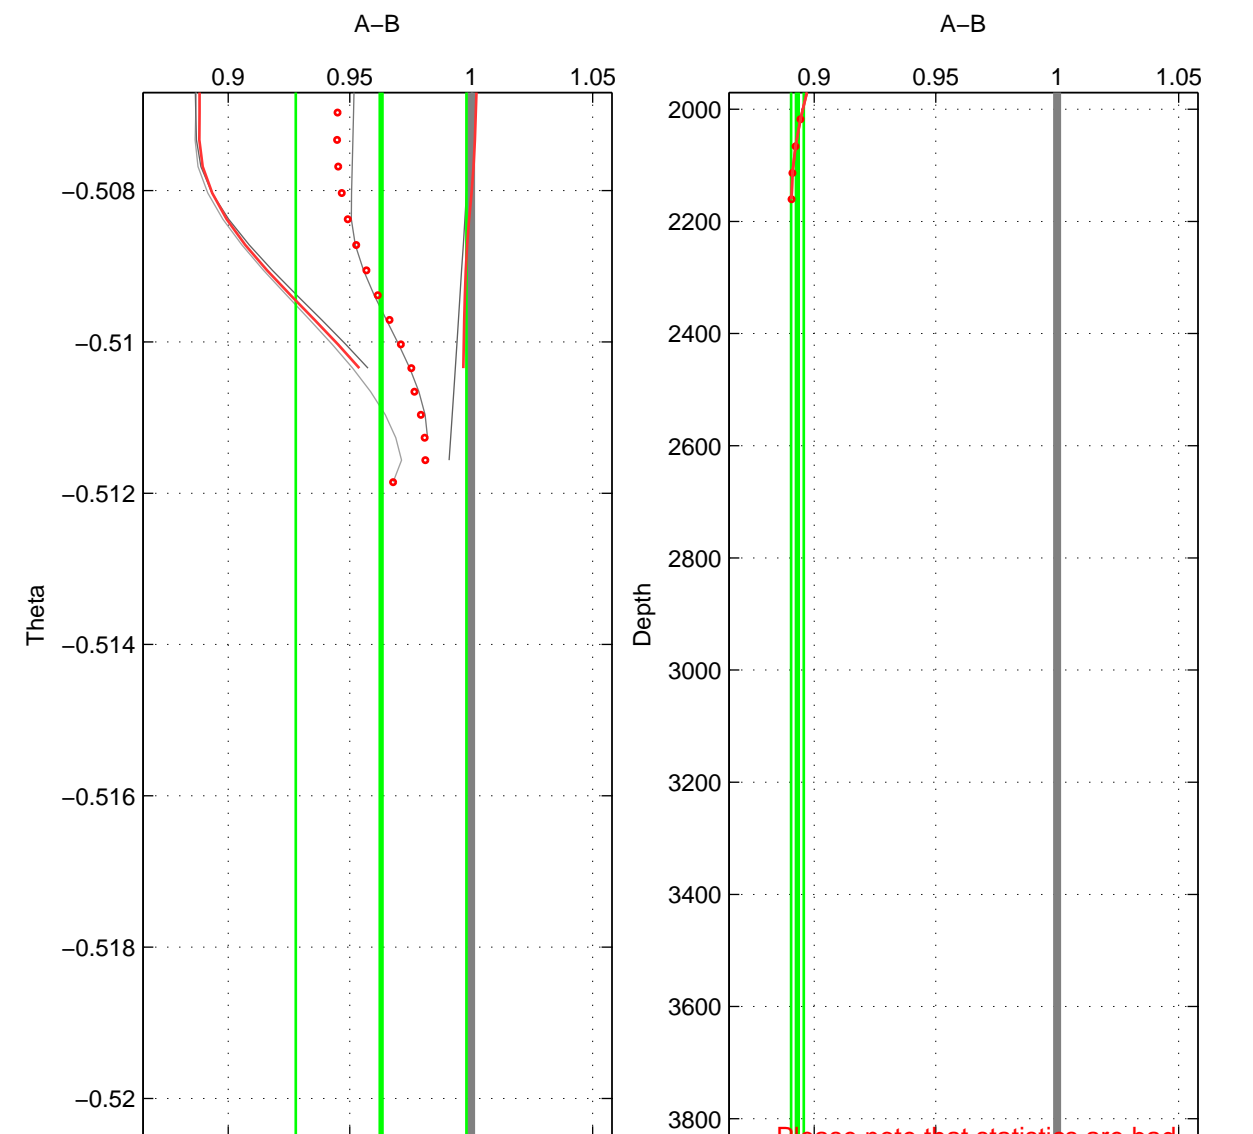

Cruise A (red). Date: Aug 2003 Cruisename: 40-18SN20030806
 Cruise B (blue). Date: Aug 2004 Cruisename: 56-32H120040718

*** "Favourite" values are those of space 2.

	Offset	O.StDev	Ratio	R.Stdev	Rating
SIGMA:	NaN	NaN	NaN	NaN	NaN
THETA:	-0.039	0.037	0.963	0.035	4
DEPTH:	-0.113	0.003	0.893	0.003	2
FAV.:	-0.039	0.037	0.963	0.035	4

Profiles of A: 3
 Profiles of B: 6
 Diff profs : 5
 WMoffset (A-B): -0.039442
 WMoffset stdev: 0.037355
 WMratio (A/B): 0.96291
 WMratio stdev: 0.035136

Quality (1-5): 4

Please note that statistics are bad.

Profiles of A: 2
 Profiles of B: 5
 Diff profs : 1
 WMoffset (A-B): -0.11284
 WMoffset stdev: 0.0032837
 WMratio (A/B): 0.89306
 WMratio stdev: 0.0026239

Quality (1-5): 2