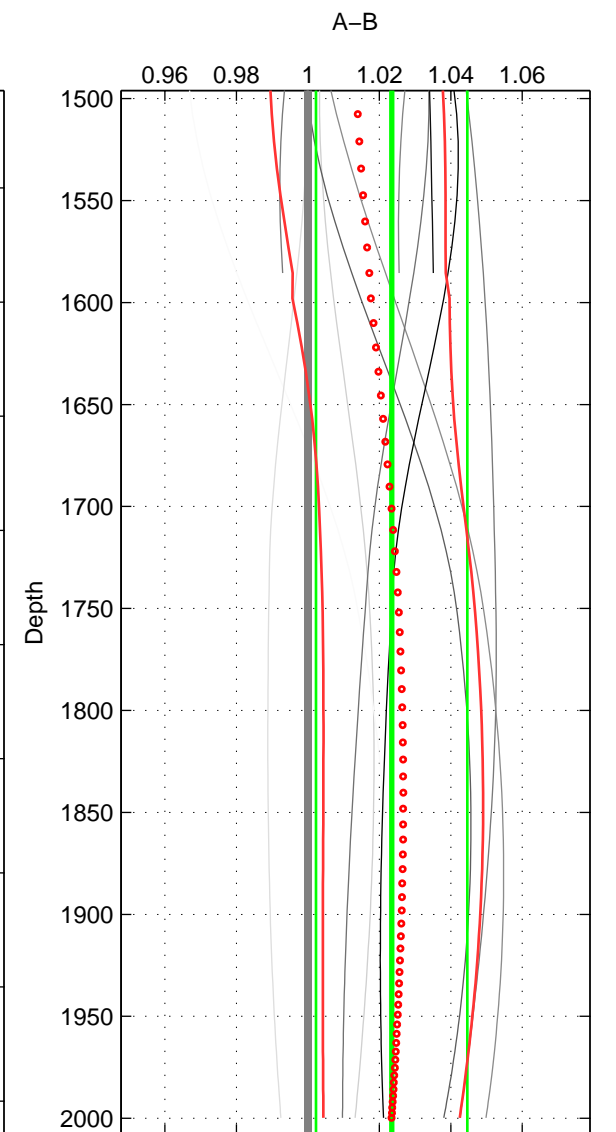

Cruise A (red). Date: Jul 2005 Cruisename: 669-49UF20050615

Cruise B (blue). Date: May 2000 Cruisename: 689-49UP20000420

*** "Favourite" values are means of spaces 1 2 3.

	Offset	O.StDev	Ratio	R.Stdev	Rating
SIGMA:	0.080	0.022	1.028	0.008	2
THETA:	0.083	0.021	1.028	0.007	2
DEPTH:	0.067	0.061	1.023	0.021	2
FAV.:	0.077	0.035	1.027	0.012	2

Profiles of A: 5
 Profiles of B: 3
 Diff profs : 11
 WMoffset (A-B): 0.080133
 WMoffset stdev: 0.022245
 WMratio (A/B): 1.0276
 WMratio stdev: 0.0077754

Quality (1-5): 2

Profiles of A: 5
 Profiles of B: 3
 Diff profs : 11
 WMoffset (A-B): 0.082517
 WMoffset stdev: 0.021406
 WMratio (A/B): 1.0284
 WMratio stdev: 0.007476

Quality (1-5): 2

Profiles of A: 5
 Profiles of B: 3
 Diff profs : 11
 WMoffset (A-B): 0.067461
 WMoffset stdev: 0.060645
 WMratio (A/B): 1.0235
 WMratio stdev: 0.021175

Quality (1-5): 2