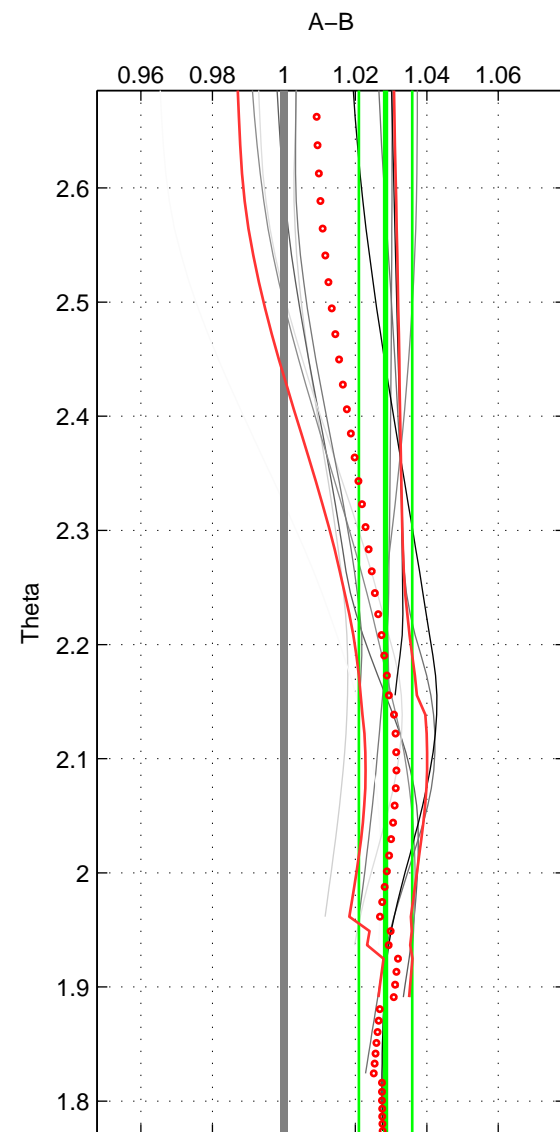

Cruise A (red). Date: Jul 2005 Cruisename: 669-49UF20050615

Cruise B (blue). Date: May 2000 Cruisename: 689-49UP20000420

*** "Favourite" values are means of spaces 1 2 3.

	Offset	O.StDev	Ratio	R.Stdev	Rating
SIGMA:	0.080	0.022	1.028	0.008	2
THETA:	0.083	0.021	1.028	0.007	2
DEPTH:	0.067	0.061	1.023	0.021	2
FAV.:	0.077	0.035	1.027	0.012	2

Profiles of A: 5
 Profiles of B: 3
 Diff profs : 11
 WMoffset (A-B): 0.080133
 WMoffset stdev: 0.022245
 WMratio (A/B): 1.0276
 WMratio stdev: 0.0077754

Quality (1-5): 2

Profiles of A: 5
 Profiles of B: 3
 Diff profs : 11
 WMoffset (A-B): 0.082517
 WMoffset stdev: 0.021406
 WMratio (A/B): 1.0284
 WMratio stdev: 0.007476

Quality (1-5): 2

Profiles of A: 5
 Profiles of B: 3
 Diff profs : 11
 WMoffset (A-B): 0.067461
 WMoffset stdev: 0.060645
 WMratio (A/B): 1.0235
 WMratio stdev: 0.021175

Quality (1-5): 2