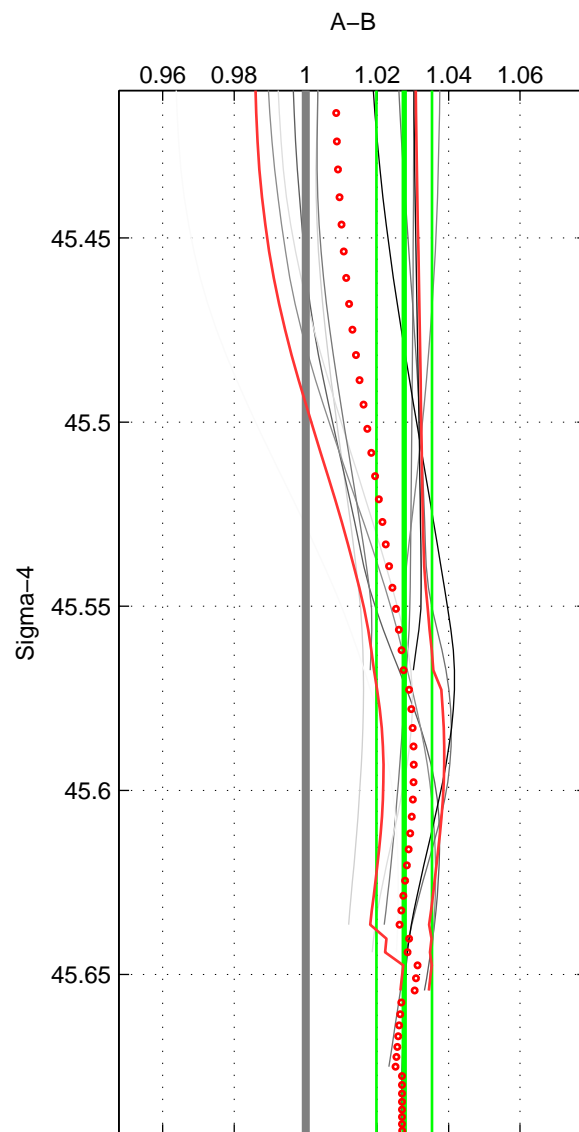

Cruise A (red). Date: Jul 2005 Cruisename: 669-49UF20050615

Cruise B (blue). Date: May 2000 Cruisename: 689-49UP20000420

*** "Favourite" values are means of spaces 1 2 3.

	Offset	O.StDev	Ratio	R.Stdev	Rating
SIGMA:	0.080	0.022	1.028	0.008	2
THETA:	0.083	0.021	1.028	0.007	2
DEPTH:	0.067	0.061	1.023	0.021	2
FAV.:	0.077	0.035	1.027	0.012	2

Profiles of A: 5
 Profiles of B: 3
 Diff profs : 11
 WMoffset (A-B): 0.080133
 WMoffset stdev: 0.022245
 WMratio (A/B): 1.0276
 WMratio stdev: 0.0077754

Quality (1-5): 2

Profiles of A: 5
 Profiles of B: 3
 Diff profs : 11
 WMoffset (A-B): 0.082517
 WMoffset stdev: 0.021406
 WMratio (A/B): 1.0284
 WMratio stdev: 0.007476

Quality (1-5): 2

Profiles of A: 5
 Profiles of B: 3
 Diff profs : 11
 WMoffset (A-B): 0.067461
 WMoffset stdev: 0.060645
 WMratio (A/B): 1.0235
 WMratio stdev: 0.021175

Quality (1-5): 2