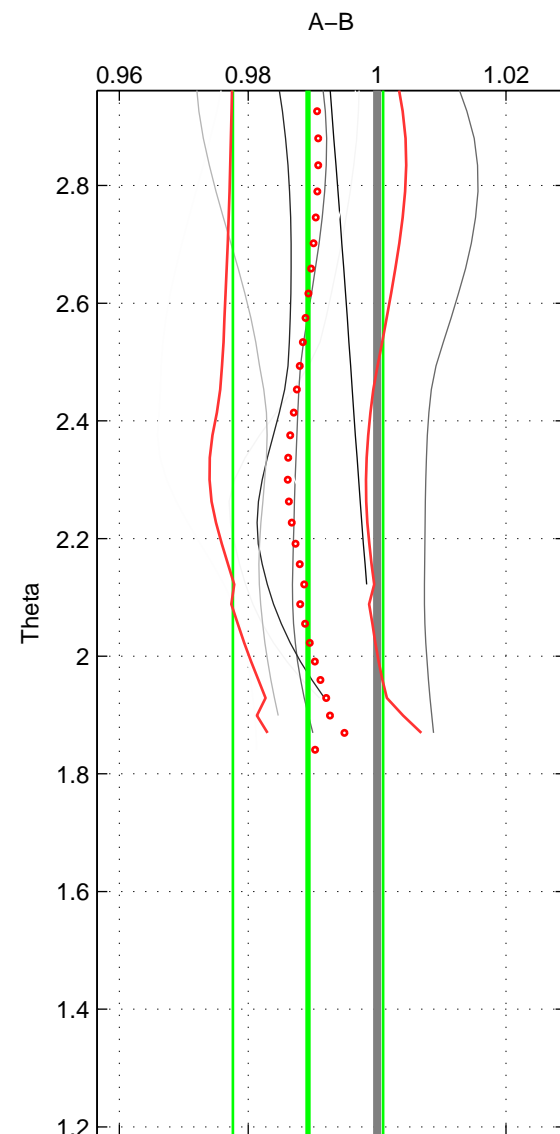

Cruise A (red). Date: Feb 2004 Cruisename: 664-49UF20040120

Cruise B (blue). Date: Jul 2005 Cruisename: 669-49UF20050615

*** "Favourite" values are those of space 2.

	Offset	O.StDev	Ratio	R.Stdev	Rating
SIGMA:	-0.026	0.027	0.991	0.010	4
THETA:	-0.030	0.033	0.989	0.012	5
DEPTH:	-0.023	0.009	0.992	0.003	3
FAV.:	-0.030	0.033	0.989	0.012	5

Profiles of A: 6
 Profiles of B: 3
 Diff profs : 8
 WMoffset (A-B): -0.026259
 WMoffset stdev: 0.027017
 WMratio (A/B): 0.99053
 WMratio stdev: 0.0096857

Quality (1-5): 4

Profiles of A: 6
 Profiles of B: 3
 Diff profs : 8
 WMoffset (A-B): -0.030136
 WMoffset stdev: 0.032815
 WMratio (A/B): 0.98927
 WMratio stdev: 0.011654

Quality (1-5): 5

Profiles of A: 6
 Profiles of B: 3
 Diff profs : 8
 WMoffset (A-B): -0.023402
 WMoffset stdev: 0.0093686
 WMratio (A/B): 0.99163
 WMratio stdev: 0.0032103

Quality (1-5): 3

Please note that statistics are bad.