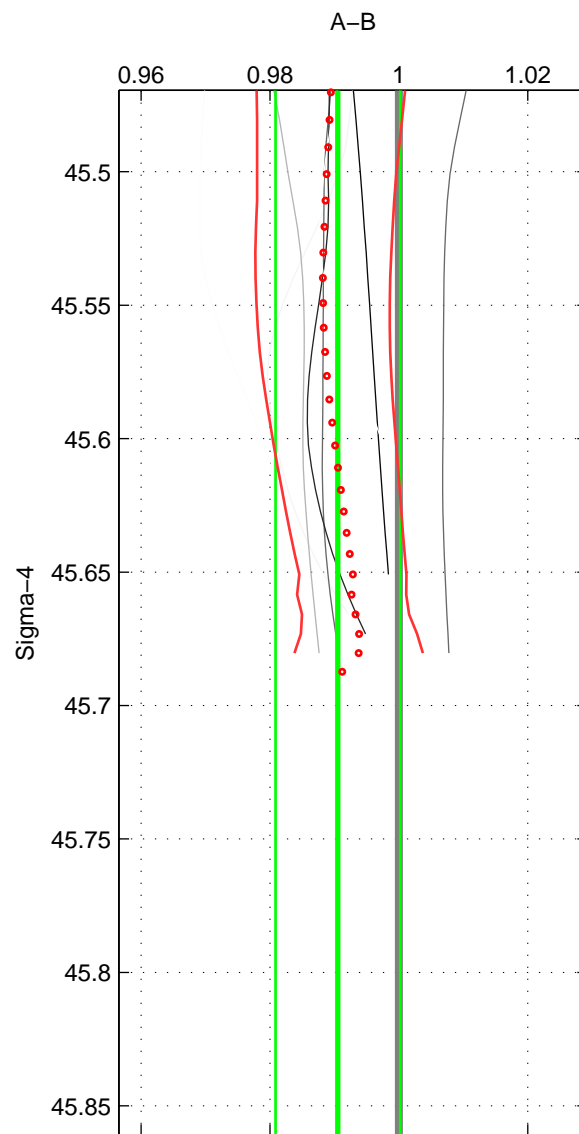

Cruise A (red). Date: Feb 2004 Cruisename: 664-49UF20040120

Cruise B (blue). Date: Jul 2005 Cruisename: 669-49UF20050615

*** "Favourite" values are those of space 2.

	Offset	O.StDev	Ratio	R.Stdev	Rating
SIGMA:	-0.026	0.027	0.991	0.010	4
THETA:	-0.030	0.033	0.989	0.012	5
DEPTH:	-0.023	0.009	0.992	0.003	3
FAV.:	-0.030	0.033	0.989	0.012	5

Profiles of A: 6
 Profiles of B: 3
 Diff profs : 8
 WMoffset (A-B): -0.026259
 WMoffset stdev: 0.027017
 WMratio (A/B): 0.99053
 WMratio stdev: 0.0096857

Quality (1-5): 4

Profiles of A: 6
 Profiles of B: 3
 Diff profs : 8
 WMoffset (A-B): -0.030136
 WMoffset stdev: 0.032815
 WMratio (A/B): 0.98927
 WMratio stdev: 0.011654

Quality (1-5): 5

Profiles of A: 6
 Profiles of B: 3
 Diff profs : 8
 WMoffset (A-B): -0.023402
 WMoffset stdev: 0.0093686
 WMratio (A/B): 0.99163
 WMratio stdev: 0.0032103

Quality (1-5): 3

Please note that statistics are bad.