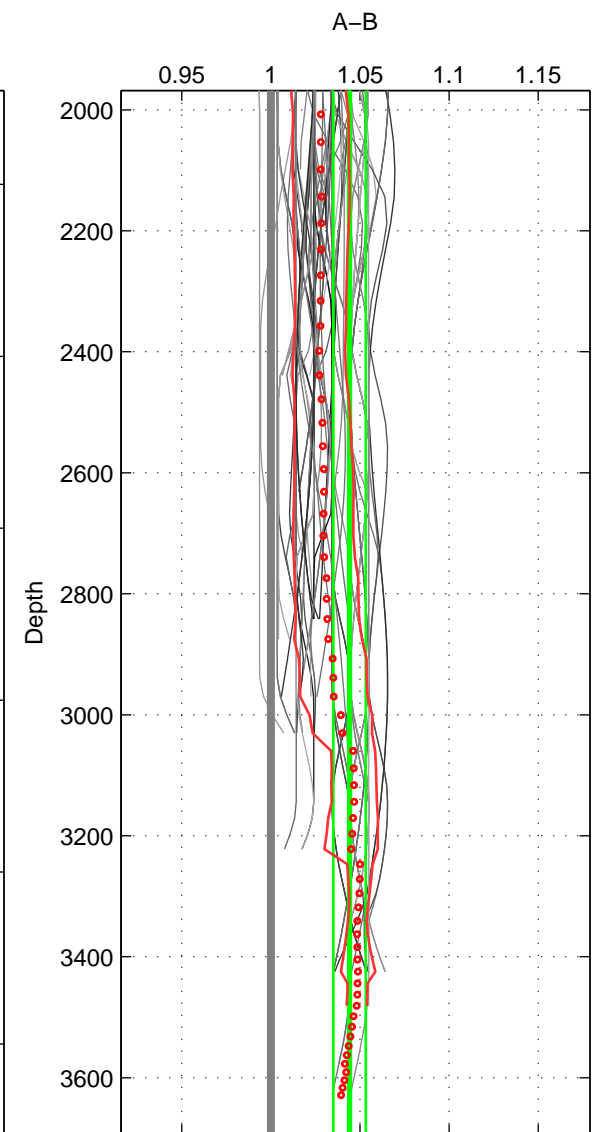

Cruise A (red). Date: Jun 2002 Cruisename: 49-316N20020530

Cruise B (blue). Date: Nov 1996 Cruisename: 95-58JH19961030

\*\*\* "Favourite" values are means of spaces 1 2 3.

	Offset	O.StDev	Ratio	R.Stdev	Rating
SIGMA:	0.037	0.013	1.038	0.013	4
THETA:	0.037	0.014	1.038	0.015	4
DEPTH:	0.043	0.009	1.044	0.009	4
FAV.:	0.039	0.012	1.040	0.012	4

Profiles of A: 23  
 Profiles of B: 22  
 Diff profs : 100  
 WMoffset (A-B): 0.037268  
 WMoffset stdev: 0.012583  
 WMratio (A/B): 1.038  
 WMratio stdev: 0.01322

Quality (1-5): 4

Profiles of A: 23  
 Profiles of B: 22  
 Diff profs : 100  
 WMoffset (A-B): 0.03741  
 WMoffset stdev: 0.014382  
 WMratio (A/B): 1.0382  
 WMratio stdev: 0.015133

Quality (1-5): 4

Profiles of A: 23  
 Profiles of B: 22  
 Diff profs : 100  
 WMoffset (A-B): 0.04321  
 WMoffset stdev: 0.0087985  
 WMratio (A/B): 1.0442  
 WMratio stdev: 0.009097

Quality (1-5): 4