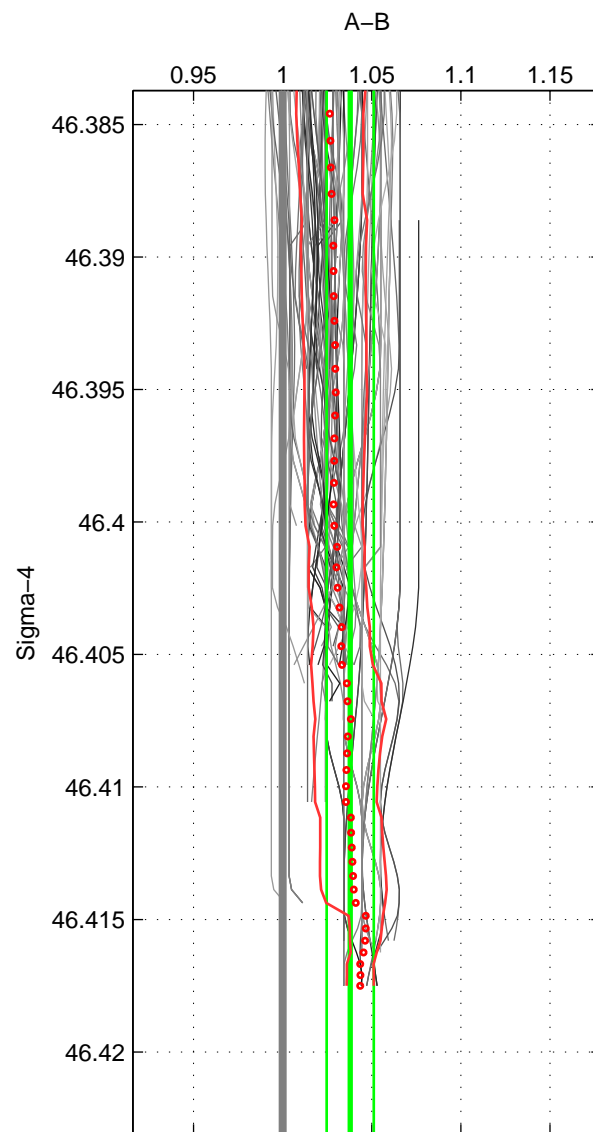

Cruise A (red). Date: Jun 2002 Cruisename: 49-316N20020530

Cruise B (blue). Date: Nov 1996 Cruisename: 95-58JH19961030

\*\*\* "Favourite" values are means of spaces 1 2 3.

	Offset	O.StDev	Ratio	R.Stdev	Rating
SIGMA:	0.037	0.013	1.038	0.013	4
THETA:	0.037	0.014	1.038	0.015	4
DEPTH:	0.043	0.009	1.044	0.009	4
FAV.:	0.039	0.012	1.040	0.012	4

Profiles of A: 23  
 Profiles of B: 22  
 Diff profs : 100  
 WMoffset (A-B): 0.037268  
 WMoffset stdev: 0.012583  
 WMratio (A/B): 1.038  
 WMratio stdev: 0.01322

Quality (1-5): 4

Profiles of A: 23  
 Profiles of B: 22  
 Diff profs : 100  
 WMoffset (A-B): 0.03741  
 WMoffset stdev: 0.014382  
 WMratio (A/B): 1.0382  
 WMratio stdev: 0.015133

Quality (1-5): 4

Profiles of A: 23  
 Profiles of B: 22  
 Diff profs : 100  
 WMoffset (A-B): 0.04321  
 WMoffset stdev: 0.0087985  
 WMratio (A/B): 1.0442  
 WMratio stdev: 0.009097

Quality (1-5): 4