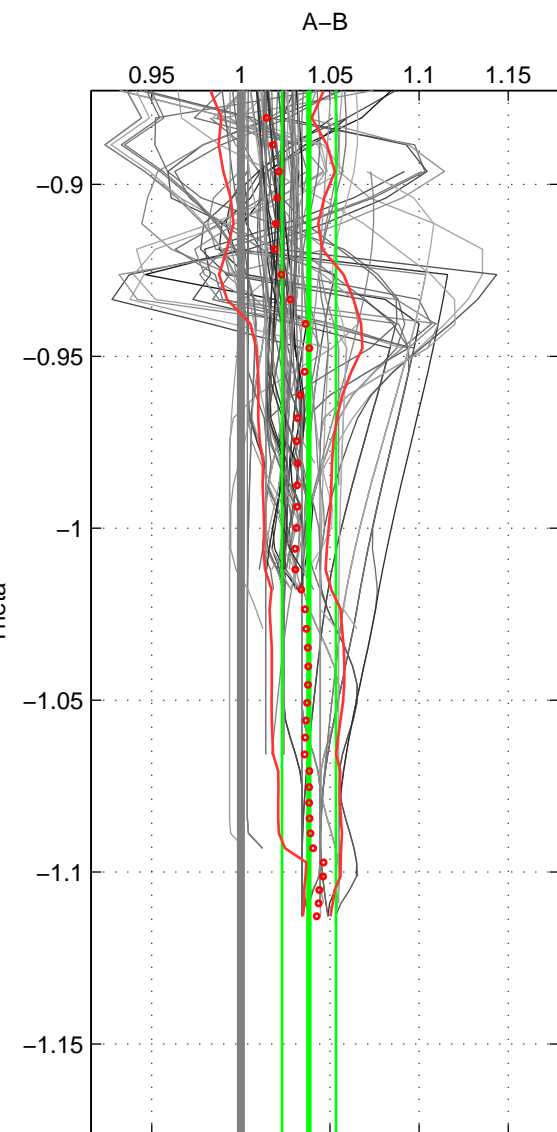

Cruise A (red). Date: Jun 2002 Cruisename: 49-316N20020530

Cruise B (blue). Date: Nov 1996 Cruisename: 95-58JH19961030

\*\*\* "Favourite" values are means of spaces 1 2 3.

	Offset	O.StDev	Ratio	R.Stdev	Rating
SIGMA:	0.037	0.013	1.038	0.013	4
THETA:	0.037	0.014	1.038	0.015	4
DEPTH:	0.043	0.009	1.044	0.009	4
FAV.:	0.039	0.012	1.040	0.012	4

Profiles of A: 23  
 Profiles of B: 22  
 Diff profs : 100  
 WMoffset (A-B): 0.037268  
 WMoffset stdev: 0.012583  
 WMratio (A/B): 1.038  
 WMratio stdev: 0.01322

Quality (1-5): 4

Profiles of A: 23  
 Profiles of B: 22  
 Diff profs : 100  
 WMoffset (A-B): 0.03741  
 WMoffset stdev: 0.014382  
 WMratio (A/B): 1.0382  
 WMratio stdev: 0.015133

Quality (1-5): 4

Profiles of A: 23  
 Profiles of B: 22  
 Diff profs : 100  
 WMoffset (A-B): 0.04321  
 WMoffset stdev: 0.0087985  
 WMratio (A/B): 1.0442  
 WMratio stdev: 0.009097

Quality (1-5): 4