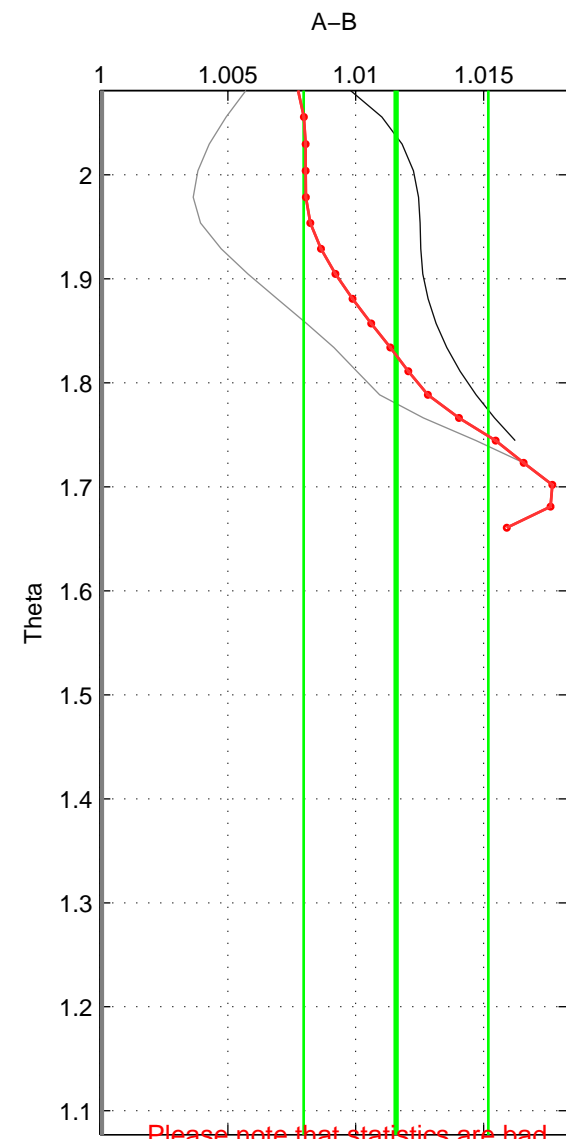

Cruise A (red). Date: Mar 2005 Cruisename: 604-49NZ20050228

Cruise B (blue). Date: Jun 1998 Cruisename: 684-49UP19980609

\*\*\* "Favourite" values are means of spaces 1 2 3.

	Offset	O.StDev	Ratio	R.Stdev	Rating
SIGMA:	0.021	0.007	1.007	0.002	2
THETA:	0.034	0.010	1.012	0.004	2
DEPTH:	0.028	0.009	1.009	0.003	2
FAV.:	0.028	0.009	1.009	0.003	2

Please note that statistics are bad.

Profiles of A: 3  
 Profiles of B: 2  
 Diff profs : 2  
 WMoffset (A-B): 0.02115  
 WMoffset stdev: 0.0067634  
 WMratio (A/B): 1.0072  
 WMratio stdev: 0.00243

Quality (1-5): 2

Please note that statistics are bad.

Profiles of A: 3  
 Profiles of B: 2  
 Diff profs : 2  
 WMoffset (A-B): 0.03407  
 WMoffset stdev: 0.010071  
 WMratio (A/B): 1.0116  
 WMratio stdev: 0.0036127

Quality (1-5): 2