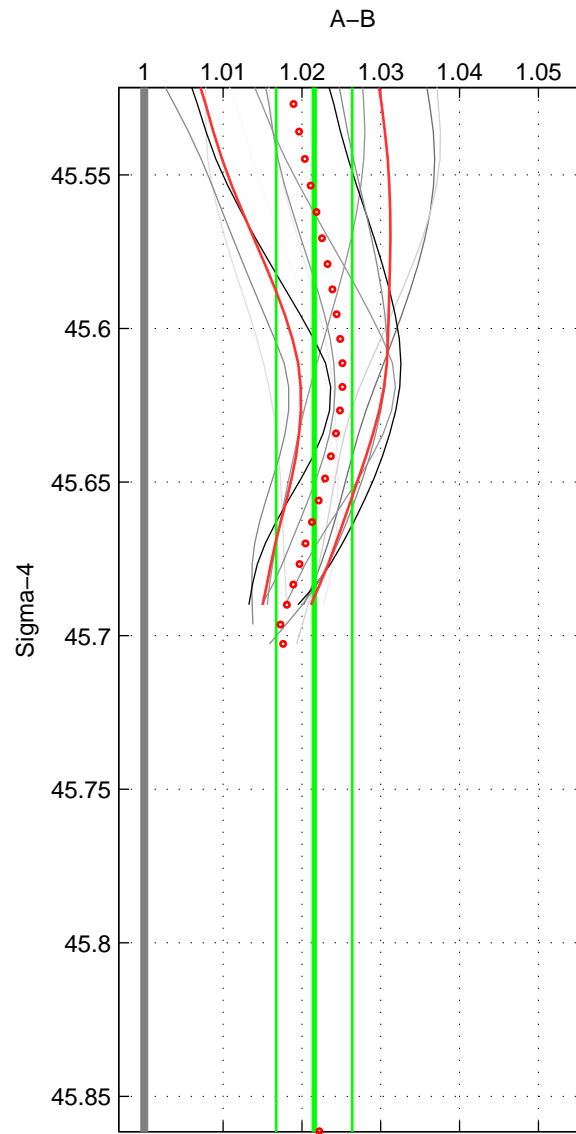

Cruise A (red). Date: Nov 1995 Cruisename: 625-49RY19951115
 Cruise B (blue). Date: Apr 2008 Cruisename: 677-49UF20080422

*** "Favourite" values are means of spaces 1 2.

	Offset	O.StDev	Ratio	R.Stdev	Rating
SIGMA:	0.058	0.013	1.022	0.005	4
THETA:	0.051	0.005	1.020	0.002	4
DEPTH:	0.075	0.005	1.027	0.001	3
FAV.:	0.055	0.009	1.021	0.003	4

Profiles of A: 5
 Profiles of B: 4
 Diff profs : 12
 WMoffset (A-B): 0.058429
 WMoffset stdev: 0.012794
 WMratio (A/B): 1.0216
 WMratio stdev: 0.0048171

Quality (1-5): 4

Profiles of A: 5
 Profiles of B: 4
 Diff profs : 12
 WMoffset (A-B): 0.0506
 WMoffset stdev: 0.004646
 WMratio (A/B): 1.0198
 WMratio stdev: 0.0018385

Quality (1-5): 4

Profiles of A: 5
 Profiles of B: 4
 Diff profs : 12
 WMoffset (A-B): 0.075011
 WMoffset stdev: 0.0047289
 WMratio (A/B): 1.0275
 WMratio stdev: 0.0014496

Quality (1-5): 3

Please note that statistics are bad.