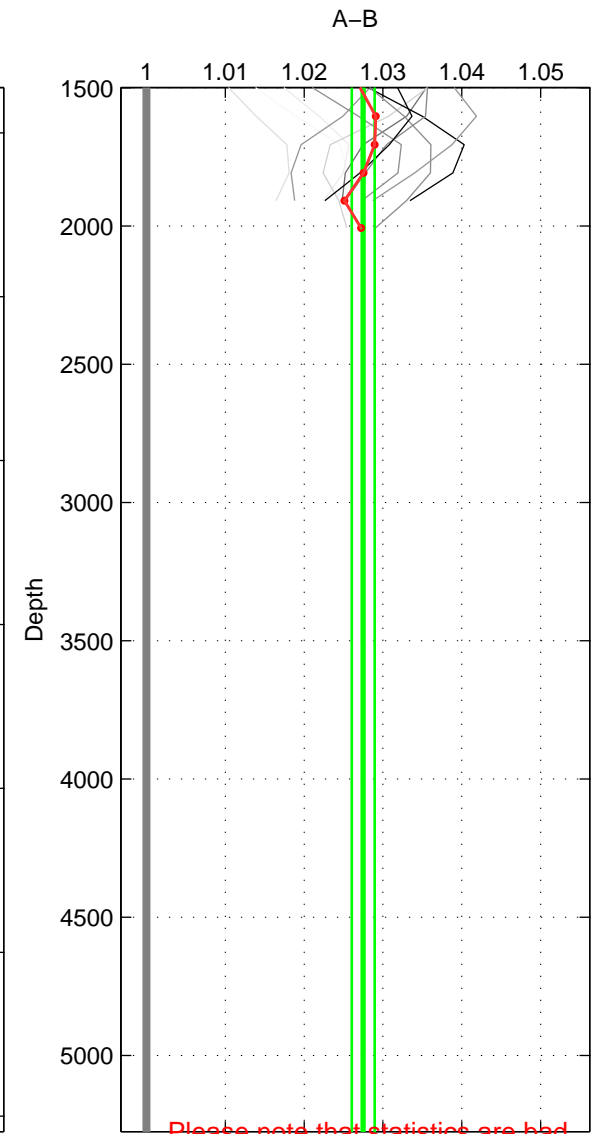

Cruise A (red). Date: Nov 1995 Cruisename: 625-49RY19951115
 Cruise B (blue). Date: Apr 2008 Cruisename: 677-49UF20080422

*** "Favourite" values are means of spaces 1 2.

	Offset	O.StDev	Ratio	R.Stdev	Rating
SIGMA:	0.058	0.013	1.022	0.005	4
THETA:	0.051	0.005	1.020	0.002	4
DEPTH:	0.075	0.005	1.027	0.001	3
FAV.:	0.055	0.009	1.021	0.003	4

Profiles of A: 5
 Profiles of B: 4
 Diff profs : 12
 WMoffset (A-B): 0.058429
 WMoffset stdev: 0.012794
 WMratio (A/B): 1.0216
 WMratio stdev: 0.0048171

Quality (1-5): 4

Profiles of A: 5
 Profiles of B: 4
 Diff profs : 12
 WMoffset (A-B): 0.0506
 WMoffset stdev: 0.004646
 WMratio (A/B): 1.0198
 WMratio stdev: 0.0018385

Quality (1-5): 4

Profiles of A: 5
 Profiles of B: 4
 Diff profs : 12
 WMoffset (A-B): 0.075011
 WMoffset stdev: 0.0047289
 WMratio (A/B): 1.0275
 WMratio stdev: 0.0014496

Quality (1-5): 3

Please note that statistics are bad.