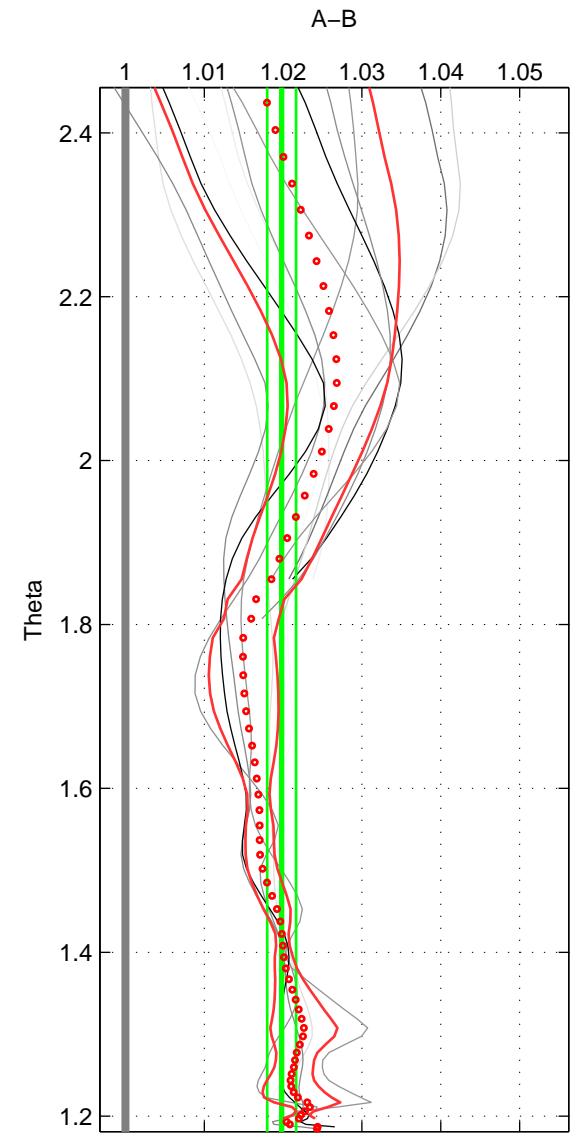

Cruise A (red). Date: Nov 1995 Cruisename: 625-49RY19951115
 Cruise B (blue). Date: Apr 2008 Cruisename: 677-49UF20080422

*** "Favourite" values are means of spaces 1 2.

	Offset	O.StDev	Ratio	R.Stdev	Rating
SIGMA:	0.058	0.013	1.022	0.005	4
THETA:	0.051	0.005	1.020	0.002	4
DEPTH:	0.075	0.005	1.027	0.001	3
FAV.:	0.055	0.009	1.021	0.003	4

Profiles of A: 5
 Profiles of B: 4
 Diff profs : 12
 WMoffset (A-B): 0.058429
 WMoffset stdev: 0.012794
 WMratio (A/B): 1.0216
 WMratio stdev: 0.0048171

Quality (1-5): 4

Profiles of A: 5
 Profiles of B: 4
 Diff profs : 12
 WMoffset (A-B): 0.0506
 WMoffset stdev: 0.004646
 WMratio (A/B): 1.0198
 WMratio stdev: 0.0018385

Quality (1-5): 4

Profiles of A: 5
 Profiles of B: 4
 Diff profs : 12
 WMoffset (A-B): 0.075011
 WMoffset stdev: 0.0047289
 WMratio (A/B): 1.0275
 WMratio stdev: 0.0014496

Quality (1-5): 3

Please note that statistics are bad.