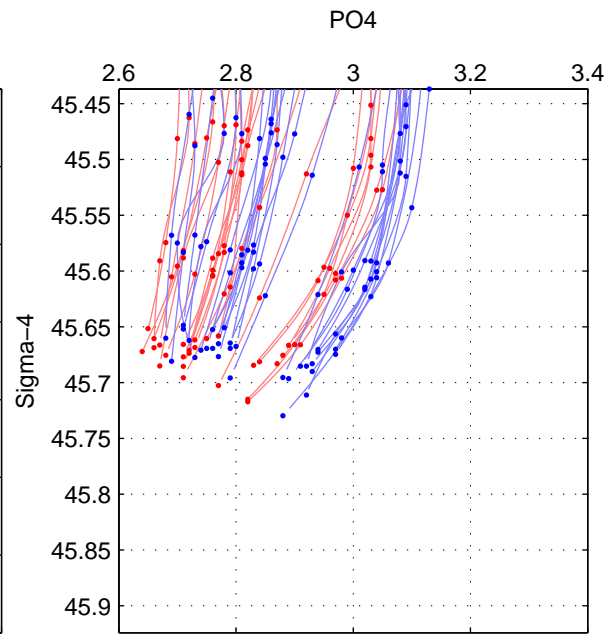

Cruise A (red). Date: Jul 2008 Cruisename: 678-49UF20080617

Cruise B (blue). Date: Oct 1998 Cruisename: 686-49UP19980916

\*\*\* "Favourite" values are those of space 2.

	Offset	O.StDev	Ratio	R.Stdev	Rating
SIGMA:	-0.053	0.024	0.982	0.008	4
THETA:	-0.057	0.022	0.981	0.007	5
DEPTH:	-0.045	0.005	0.985	0.002	3
FAV. :	-0.057	0.022	0.981	0.007	5

Profiles of A: 25  
 Profiles of B: 31  
 Diff profs : 47  
 WMoffset (A-B): -0.05322  
 WMoffset stdev: 0.024013  
 WMratio (A/B): 0.98214  
 WMratio stdev: 0.0082168

Quality (1-5): 4

Profiles of A: 25  
 Profiles of B: 31  
 Diff profs : 47  
 WMoffset (A-B): -0.056955  
 WMoffset stdev: 0.02159  
 WMratio (A/B): 0.98099  
 WMratio stdev: 0.0072709

Quality (1-5): 5

Please note that statistics are bad.

Profiles of A: 25  
 Profiles of B: 31  
 Diff profs : 47  
 WMoffset (A-B): -0.044975  
 WMoffset stdev: 0.0051666  
 WMratio (A/B): 0.98455  
 WMratio stdev: 0.0020382