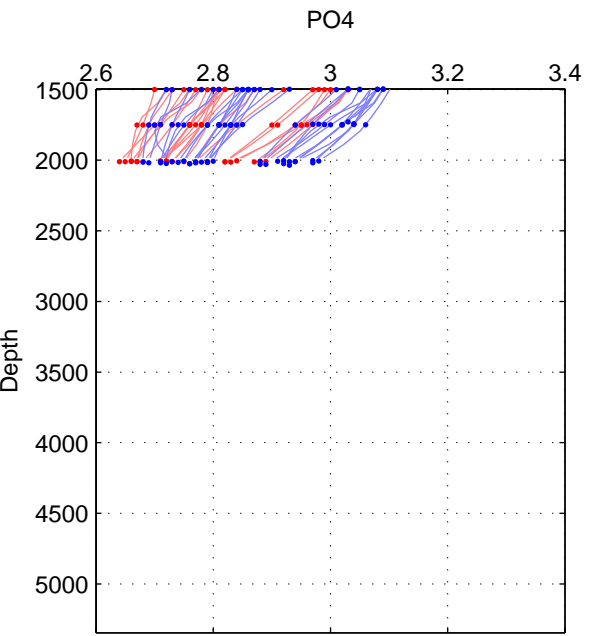

Cruise A (red). Date: Jul 2008 Cruisename: 678-49UF20080617

Cruise B (blue). Date: Oct 1998 Cruisename: 686-49UP19980916

\*\*\* "Favourite" values are those of space 2.

	Offset	O.StDev	Ratio	R.Stdev	Rating
SIGMA:	-0.053	0.024	0.982	0.008	4
THETA:	-0.057	0.022	0.981	0.007	5
DEPTH:	-0.045	0.005	0.985	0.002	3
FAV. :	-0.057	0.022	0.981	0.007	5

Profiles of A: 25  
 Profiles of B: 31  
 Diff profs : 47  
 WMoffset (A-B): -0.05322  
 WMoffset stdev: 0.024013  
 WMratio (A/B): 0.98214  
 WMratio stdev: 0.0082168

Quality (1-5): 4

Profiles of A: 25  
 Profiles of B: 31  
 Diff profs : 47  
 WMoffset (A-B): -0.056955  
 WMoffset stdev: 0.02159  
 WMratio (A/B): 0.98099  
 WMratio stdev: 0.0072709

Quality (1-5): 5

Please note that statistics are bad.

Profiles of A: 25  
 Profiles of B: 31  
 Diff profs : 47  
 WMoffset (A-B): -0.044975  
 WMoffset stdev: 0.0051666  
 WMratio (A/B): 0.98455  
 WMratio stdev: 0.0020382

Quality (1-5): 3