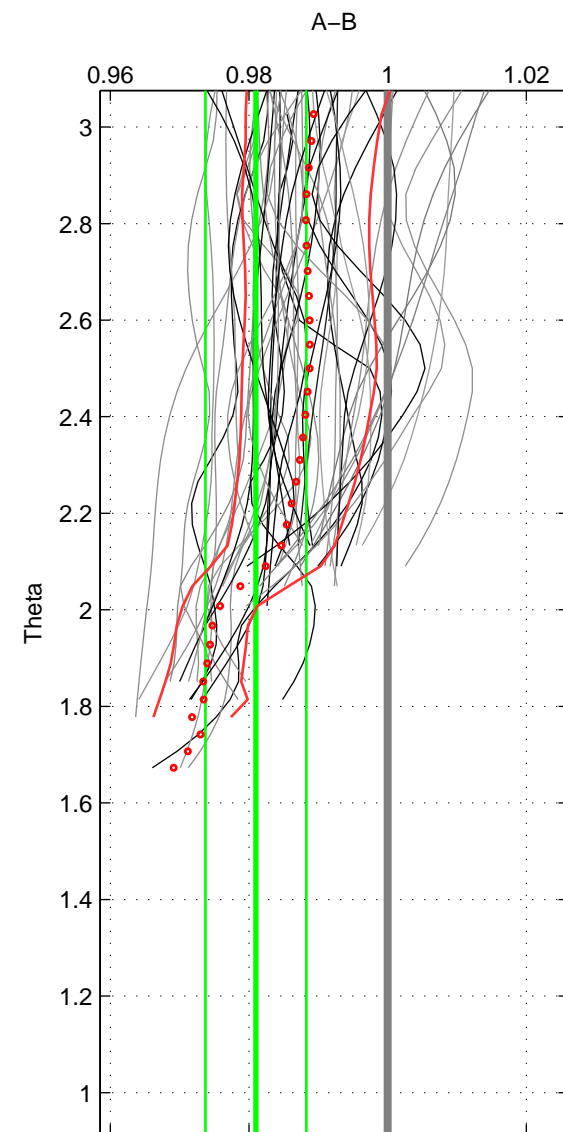

Cruise A (red). Date: Jul 2008 Cruisename: 678-49UF20080617

Cruise B (blue). Date: Oct 1998 Cruisename: 686-49UP19980916

\*\*\* "Favourite" values are those of space 2.

	Offset	O.StDev	Ratio	R.Stdev	Rating
SIGMA:	-0.053	0.024	0.982	0.008	4
THETA:	-0.057	0.022	0.981	0.007	5
DEPTH:	-0.045	0.005	0.985	0.002	3
FAV. :	-0.057	0.022	0.981	0.007	5

Profiles of A: 25  
 Profiles of B: 31  
 Diff profs : 47  
 WMoffset (A-B): -0.05322  
 WMoffset stdev: 0.024013  
 WMratio (A/B): 0.98214  
 WMratio stdev: 0.0082168

Quality (1-5): 4

Profiles of A: 25  
 Profiles of B: 31  
 Diff profs : 47  
 WMoffset (A-B): -0.056955  
 WMoffset stdev: 0.02159  
 WMratio (A/B): 0.98099  
 WMratio stdev: 0.0072709

Quality (1-5): 5

Please note that statistics are bad.

Profiles of A: 25  
 Profiles of B: 31  
 Diff profs : 47  
 WMoffset (A-B): -0.044975  
 WMoffset stdev: 0.0051666  
 WMratio (A/B): 0.98455  
 WMratio stdev: 0.0020382