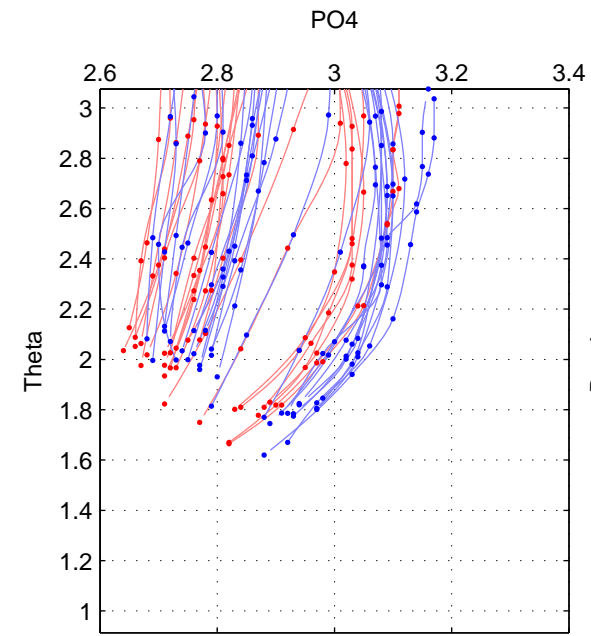

Cruise A (red). Date: Jul 2008 Cruisename: 678-49UF20080617

Cruise B (blue). Date: Oct 1998 Cruisename: 686-49UP19980916

\*\*\* "Favourite" values are those of space 2.

	Offset	O.StDev	Ratio	R.Stdev	Rating
SIGMA:	-0.053	0.024	0.982	0.008	4
THETA:	-0.057	0.022	0.981	0.007	5
DEPTH:	-0.045	0.005	0.985	0.002	3
FAV. :	-0.057	0.022	0.981	0.007	5

Profiles of A: 25  
 Profiles of B: 31  
 Diff profs : 47  
 WMoffset (A-B): -0.05322  
 WMoffset stdev: 0.024013  
 WMratio (A/B): 0.98214  
 WMratio stdev: 0.0082168

Quality (1-5): 4

Profiles of A: 25  
 Profiles of B: 31  
 Diff profs : 47  
 WMoffset (A-B): -0.056955  
 WMoffset stdev: 0.02159  
 WMratio (A/B): 0.98099  
 WMratio stdev: 0.0072709

Quality (1-5): 5

Please note that statistics are bad.

Profiles of A: 25  
 Profiles of B: 31  
 Diff profs : 47  
 WMoffset (A-B): -0.044975  
 WMoffset stdev: 0.0051666  
 WMratio (A/B): 0.98455  
 WMratio stdev: 0.0020382