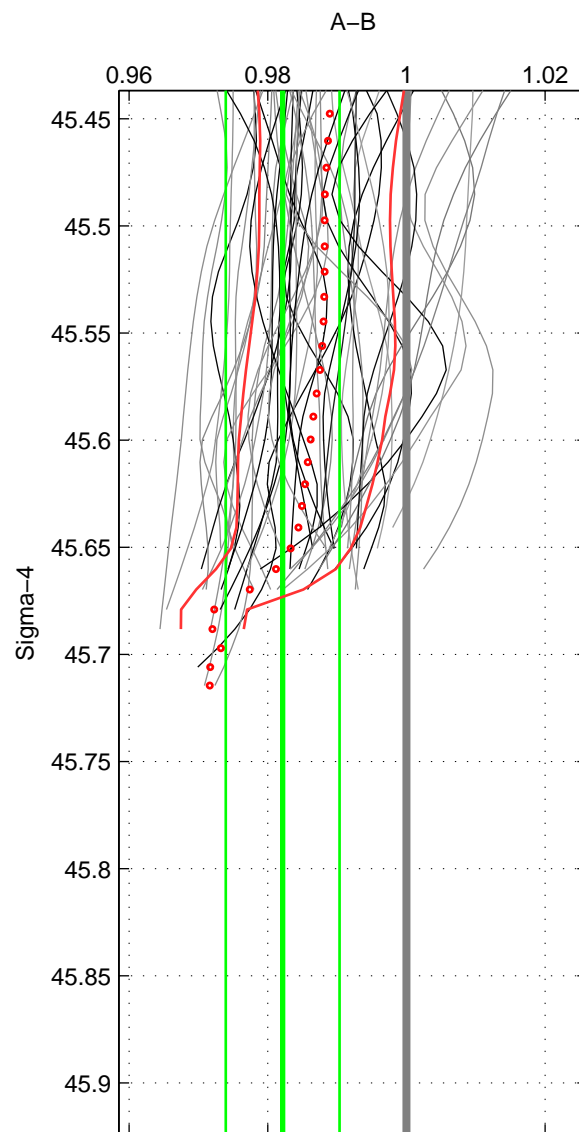

Cruise A (red). Date: Jul 2008 Cruisename: 678-49UF20080617

Cruise B (blue). Date: Oct 1998 Cruisename: 686-49UP19980916

\*\*\* "Favourite" values are those of space 2.

	Offset	O.StDev	Ratio	R.Stdev	Rating
SIGMA:	-0.053	0.024	0.982	0.008	4
THETA:	-0.057	0.022	0.981	0.007	5
DEPTH:	-0.045	0.005	0.985	0.002	3
FAV. :	-0.057	0.022	0.981	0.007	5

Profiles of A: 25  
 Profiles of B: 31  
 Diff profs : 47  
 WMoffset (A-B): -0.05322  
 WMoffset stdev: 0.024013  
 WMratio (A/B): 0.98214  
 WMratio stdev: 0.0082168

Quality (1-5): 4

Profiles of A: 25  
 Profiles of B: 31  
 Diff profs : 47  
 WMoffset (A-B): -0.056955  
 WMoffset stdev: 0.02159  
 WMratio (A/B): 0.98099  
 WMratio stdev: 0.0072709

Quality (1-5): 5

Please note that statistics are bad.

Profiles of A: 25  
 Profiles of B: 31  
 Diff profs : 47  
 WMoffset (A-B): -0.044975  
 WMoffset stdev: 0.0051666  
 WMratio (A/B): 0.98455  
 WMratio stdev: 0.0020382