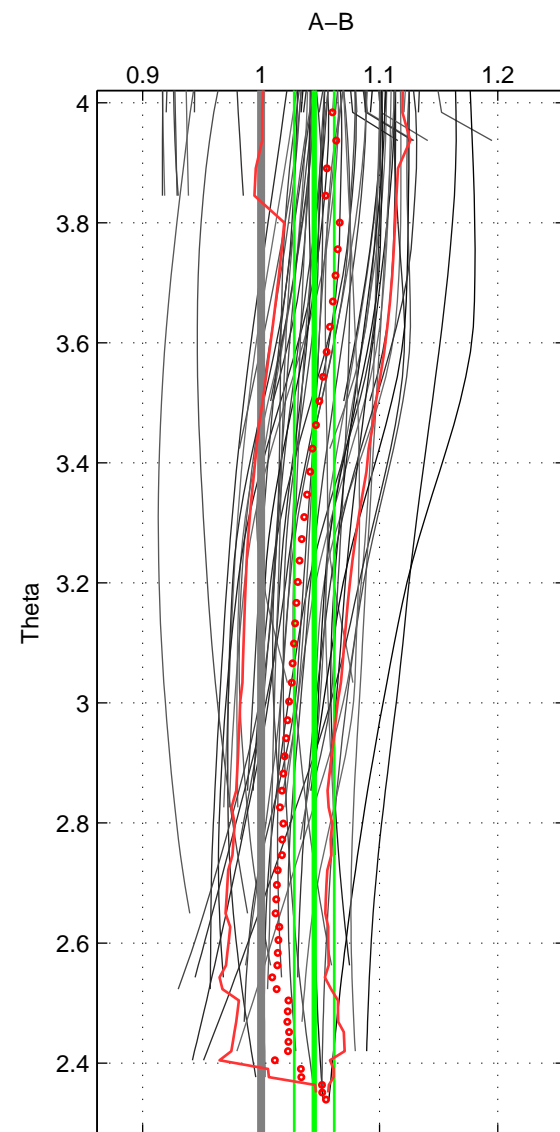

Cruise A (red). Date: May 1993 Cruisename: 204-29CS19930510

Cruise B (blue). Date: Aug 1997 Cruisename: 314-74DI19970807

\*\*\* "Favourite" values are means of spaces 1 2 3.

	Offset	O.StDev	Ratio	R.Stdev	Rating
SIGMA:	0.021	0.053	1.017	0.042	4
THETA:	0.060	0.023	1.045	0.017	4
DEPTH:	0.070	0.054	1.056	0.043	4
FAV.:	0.050	0.043	1.039	0.034	4

Profiles of A: 12  
 Profiles of B: 12  
 Diff profs : 76  
 WMoffset (A-B): 0.020804  
 WMoffset stdev: 0.05295  
 WMratio (A/B): 1.0166  
 WMratio stdev: 0.041805

Quality (1-5): 4

Profiles of A: 12  
 Profiles of B: 12  
 Diff profs : 76  
 WMoffset (A-B): 0.060089  
 WMoffset stdev: 0.023187  
 WMratio (A/B): 1.0449  
 WMratio stdev: 0.016965

Quality (1-5): 4

Profiles of A: 15  
 Profiles of B: 12  
 Diff profs : 97  
 WMoffset (A-B): 0.070468  
 WMoffset stdev: 0.054095  
 WMratio (A/B): 1.0562  
 WMratio stdev: 0.043442

Quality (1-5): 4