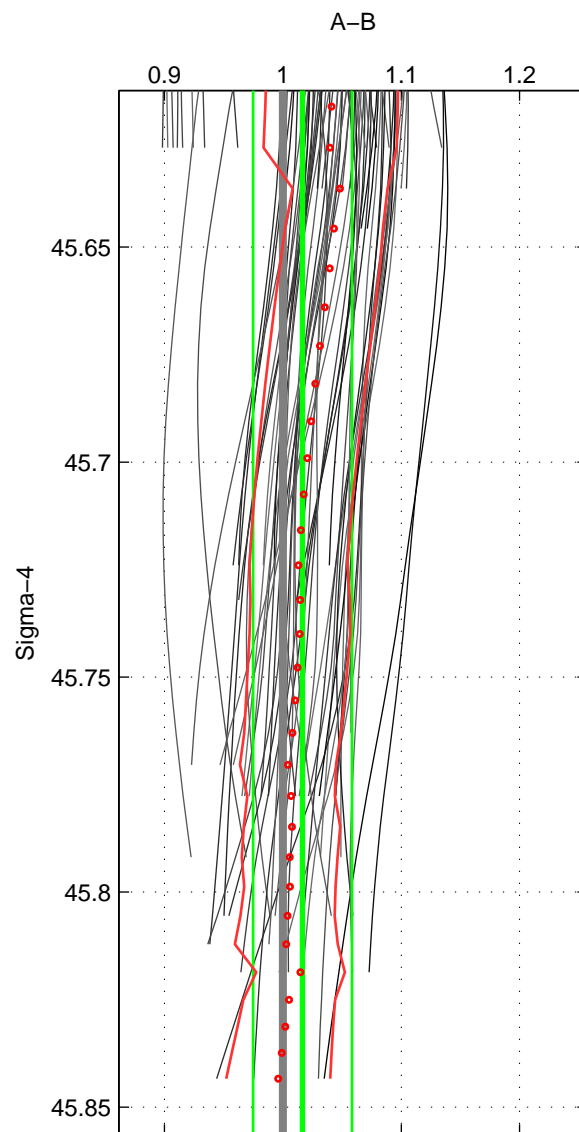

Cruise A (red). Date: May 1993 Cruisename: 204-29CS19930510

Cruise B (blue). Date: Aug 1997 Cruisename: 314-74DI19970807

\*\*\* "Favourite" values are means of spaces 1 2 3.

	Offset	O.StDev	Ratio	R.Stdev	Rating
SIGMA:	0.021	0.053	1.017	0.042	4
THETA:	0.060	0.023	1.045	0.017	4
DEPTH:	0.070	0.054	1.056	0.043	4
FAV.:	0.050	0.043	1.039	0.034	4

Profiles of A: 12  
 Profiles of B: 12  
 Diff profs : 76  
 WMoffset (A-B): 0.020804  
 WMoffset stdev: 0.05295  
 WMratio (A/B): 1.0166  
 WMratio stdev: 0.041805

Quality (1-5): 4

Profiles of A: 12  
 Profiles of B: 12  
 Diff profs : 76  
 WMoffset (A-B): 0.060089  
 WMoffset stdev: 0.023187  
 WMratio (A/B): 1.0449  
 WMratio stdev: 0.016965

Quality (1-5): 4

Profiles of A: 15  
 Profiles of B: 12  
 Diff profs : 97  
 WMoffset (A-B): 0.070468  
 WMoffset stdev: 0.054095  
 WMratio (A/B): 1.0562  
 WMratio stdev: 0.043442

Quality (1-5): 4