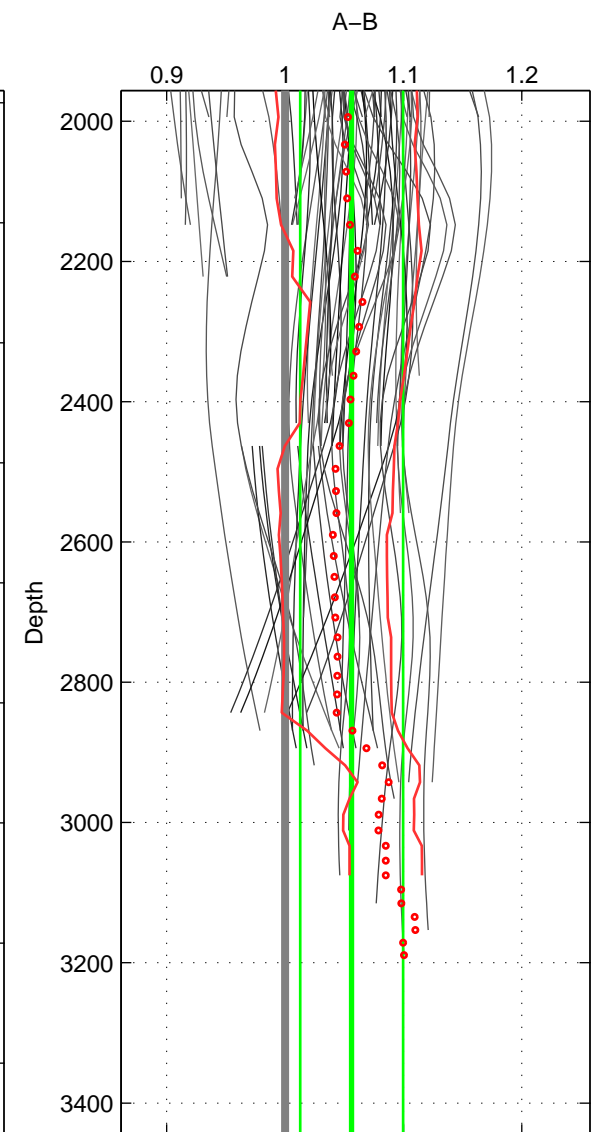

Cruise A (red). Date: May 1993 Cruisename: 204-29CS19930510

Cruise B (blue). Date: Aug 1997 Cruisename: 314-74DI19970807

\*\*\* "Favourite" values are means of spaces 1 2 3.

	Offset	O.StDev	Ratio	R.Stdev	Rating
SIGMA:	0.021	0.053	1.017	0.042	4
THETA:	0.060	0.023	1.045	0.017	4
DEPTH:	0.070	0.054	1.056	0.043	4
FAV.:	0.050	0.043	1.039	0.034	4

Profiles of A: 12  
 Profiles of B: 12  
 Diff profs : 76  
 WMoffset (A-B): 0.020804  
 WMoffset stdev: 0.05295  
 WMratio (A/B): 1.0166  
 WMratio stdev: 0.041805

Quality (1-5): 4

Profiles of A: 12  
 Profiles of B: 12  
 Diff profs : 76  
 WMoffset (A-B): 0.060089  
 WMoffset stdev: 0.023187  
 WMratio (A/B): 1.0449  
 WMratio stdev: 0.016965

Quality (1-5): 4

Profiles of A: 15  
 Profiles of B: 12  
 Diff profs : 97  
 WMoffset (A-B): 0.070468  
 WMoffset stdev: 0.054095  
 WMratio (A/B): 1.0562  
 WMratio stdev: 0.043442

Quality (1-5): 4