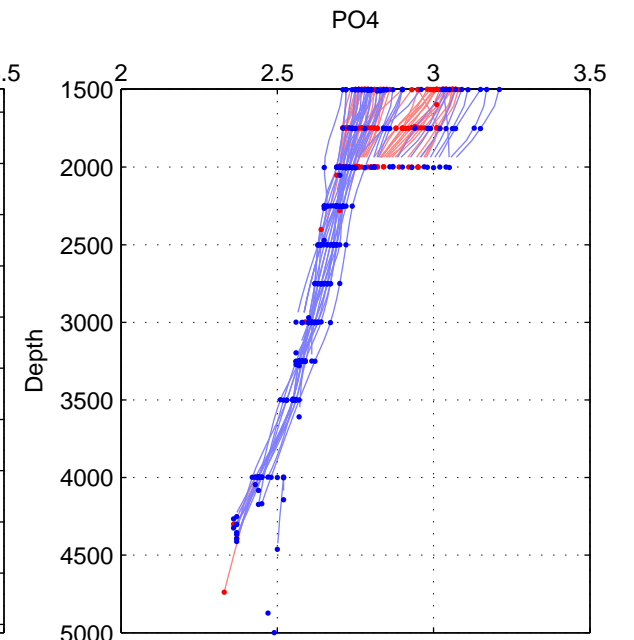

Cruise A (red). Date: Jul 2005 Cruisename: 669-49UF20050615

Cruise B (blue). Date: Feb 2006 Cruisename: 710-49UP20060113

*** "Favourite" values are means of spaces 1 2.

	Offset	O.StDev	Ratio	R.Stdev	Rating
SIGMA:	-0.030	0.042	0.990	0.014	5
THETA:	-0.012	0.007	0.995	0.003	5
DEPTH:	-0.003	0.010	0.999	0.004	4
FAV.:	-0.021	0.025	0.993	0.008	5

Profiles of A: 46
 Profiles of B: 14
 Diff profs : 25
 WMoffset (A-B): -0.029626
 WMoffset stdev: 0.042449
 WMratio (A/B): 0.99006
 WMratio stdev: 0.014133

Quality (1-5): 5

Profiles of A: 46
 Profiles of B: 41
 Diff profs : 70
 WMoffset (A-B): -0.012374
 WMoffset stdev: 0.0069978
 WMratio (A/B): 0.99501
 WMratio stdev: 0.0028381

Quality (1-5): 5

Profiles of A: 46
 Profiles of B: 41
 Diff profs : 70
 WMoffset (A-B): -0.0032025
 WMoffset stdev: 0.0098021
 WMratio (A/B): 0.99876
 WMratio stdev: 0.0041456

Quality (1-5): 4