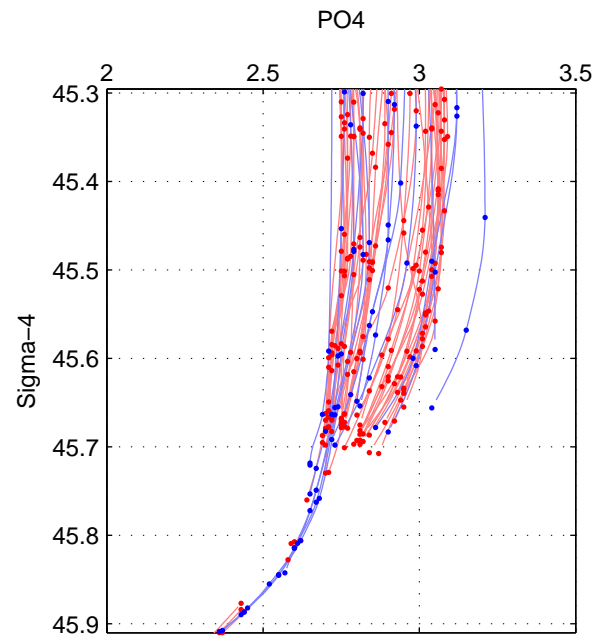

Cruise A (red). Date: Jul 2005 Cruisename: 669-49UF20050615

Cruise B (blue). Date: Feb 2006 Cruisename: 710-49UP20060113

*** "Favourite" values are means of spaces 1 2.

	Offset	O.StDev	Ratio	R.Stdev	Rating
SIGMA:	-0.030	0.042	0.990	0.014	5
THETA:	-0.012	0.007	0.995	0.003	5
DEPTH:	-0.003	0.010	0.999	0.004	4
FAV.:	-0.021	0.025	0.993	0.008	5

Profiles of A: 46
 Profiles of B: 14
 Diff profs : 25
 WMoffset (A-B): -0.029626
 WMoffset stdev: 0.042449
 WMratio (A/B): 0.99006
 WMratio stdev: 0.014133

Quality (1-5): 5

Profiles of A: 46
 Profiles of B: 41
 Diff profs : 70
 WMoffset (A-B): -0.012374
 WMoffset stdev: 0.0069978
 WMratio (A/B): 0.99501
 WMratio stdev: 0.0028381

Quality (1-5): 5

Profiles of A: 46
 Profiles of B: 41
 Diff profs : 70
 WMoffset (A-B): -0.0032025
 WMoffset stdev: 0.0098021
 WMratio (A/B): 0.99876
 WMratio stdev: 0.0041456

Quality (1-5): 4