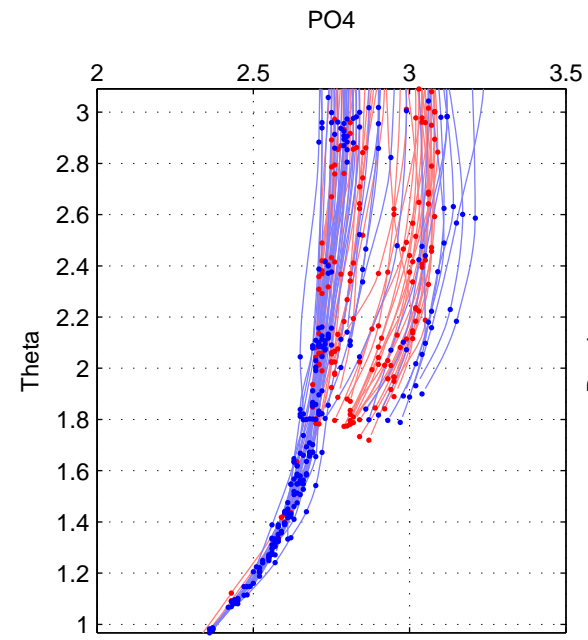

Cruise A (red). Date: Jul 2005 Cruisename: 669-49UF20050615

Cruise B (blue). Date: Feb 2006 Cruisename: 710-49UP20060113

*** "Favourite" values are means of spaces 1 2.

	Offset	O.StDev	Ratio	R.Stdev	Rating
SIGMA:	-0.030	0.042	0.990	0.014	5
THETA:	-0.012	0.007	0.995	0.003	5
DEPTH:	-0.003	0.010	0.999	0.004	4
FAV.:	-0.021	0.025	0.993	0.008	5

Profiles of A: 46
 Profiles of B: 14
 Diff profs : 25
 WMoffset (A-B): -0.029626
 WMoffset stdev: 0.042449
 WMratio (A/B): 0.99006
 WMratio stdev: 0.014133

Quality (1-5): 5

Profiles of A: 46
 Profiles of B: 41
 Diff profs : 70
 WMoffset (A-B): -0.012374
 WMoffset stdev: 0.0069978
 WMratio (A/B): 0.99501
 WMratio stdev: 0.0028381

Quality (1-5): 5

Profiles of A: 46
 Profiles of B: 41
 Diff profs : 70
 WMoffset (A-B): -0.0032025
 WMoffset stdev: 0.0098021
 WMratio (A/B): 0.99876
 WMratio stdev: 0.0041456

Quality (1-5): 4