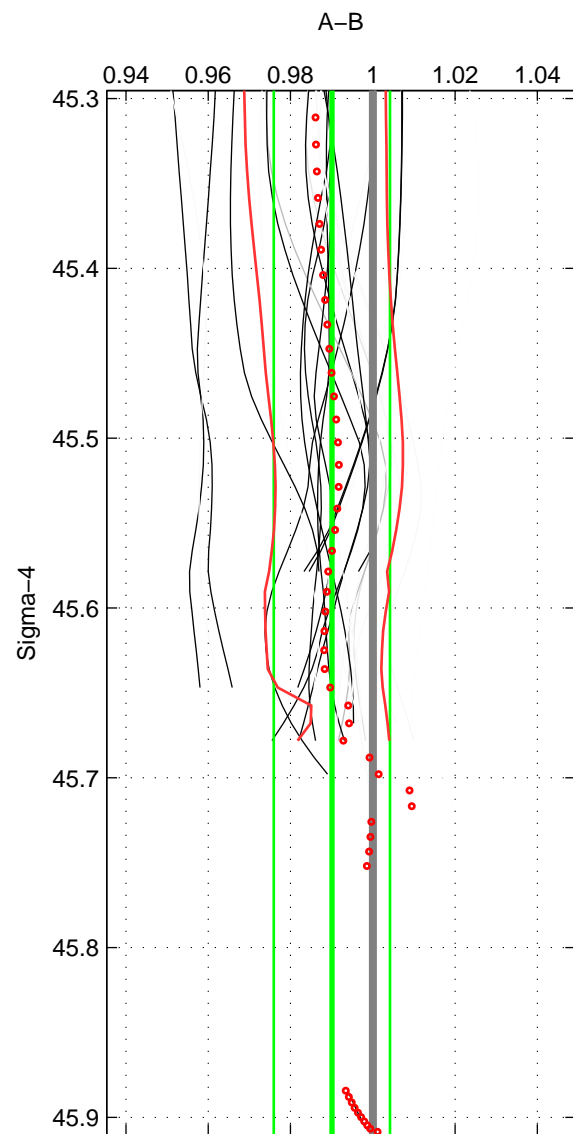

Cruise A (red). Date: Jul 2005 Cruisename: 669-49UF20050615

Cruise B (blue). Date: Feb 2006 Cruisename: 710-49UP20060113

*** "Favourite" values are means of spaces 1 2.

	Offset	O.StDev	Ratio	R.Stdev	Rating
SIGMA:	-0.030	0.042	0.990	0.014	5
THETA:	-0.012	0.007	0.995	0.003	5
DEPTH:	-0.003	0.010	0.999	0.004	4
FAV.:	-0.021	0.025	0.993	0.008	5

Profiles of A: 46
 Profiles of B: 14
 Diff profs : 25
 WMoffset (A-B): -0.029626
 WMoffset stdev: 0.042449
 WMratio (A/B): 0.99006
 WMratio stdev: 0.014133

Quality (1-5): 5

Profiles of A: 46
 Profiles of B: 41
 Diff profs : 70
 WMoffset (A-B): -0.012374
 WMoffset stdev: 0.0069978
 WMratio (A/B): 0.99501
 WMratio stdev: 0.0028381

Quality (1-5): 5

Profiles of A: 46
 Profiles of B: 41
 Diff profs : 70
 WMoffset (A-B): -0.0032025
 WMoffset stdev: 0.0098021
 WMratio (A/B): 0.99876
 WMratio stdev: 0.0041456

Quality (1-5): 4