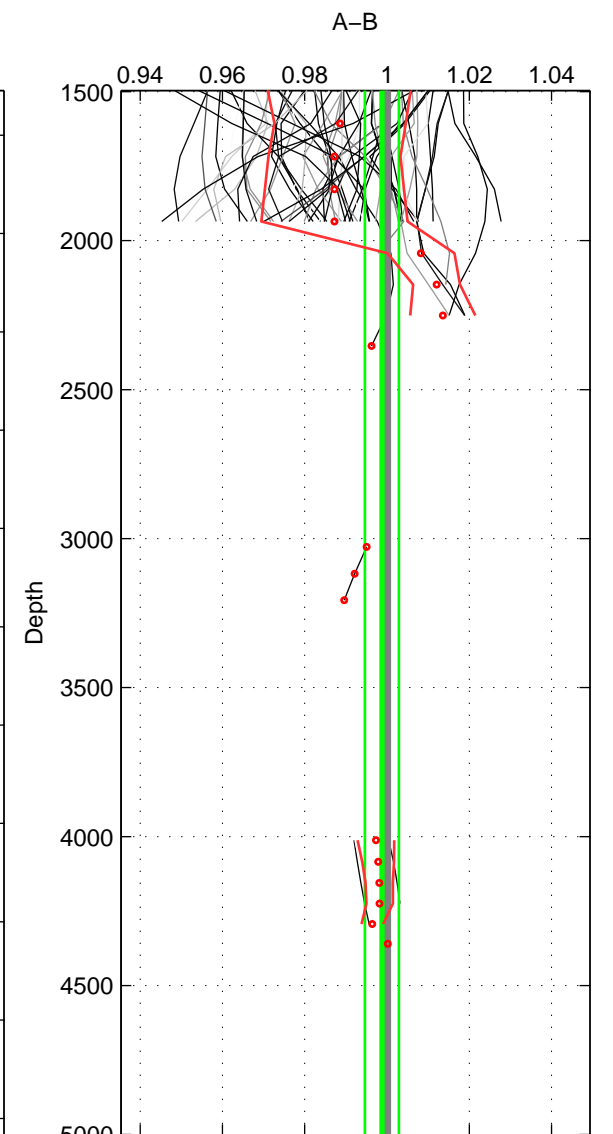

Cruise A (red). Date: Jul 2005 Cruisename: 669-49UF20050615

Cruise B (blue). Date: Feb 2006 Cruisename: 710-49UP20060113

*** "Favourite" values are means of spaces 1 2.

	Offset	O.StDev	Ratio	R.Stdev	Rating
SIGMA:	-0.030	0.042	0.990	0.014	5
THETA:	-0.012	0.007	0.995	0.003	5
DEPTH:	-0.003	0.010	0.999	0.004	4
FAV.:	-0.021	0.025	0.993	0.008	5

Profiles of A: 46
 Profiles of B: 14
 Diff profs : 25
 WMoffset (A-B): -0.029626
 WMoffset stdev: 0.042449
 WMratio (A/B): 0.99006
 WMratio stdev: 0.014133

Quality (1-5): 5

Profiles of A: 46
 Profiles of B: 41
 Diff profs : 70
 WMoffset (A-B): -0.012374
 WMoffset stdev: 0.0069978
 WMratio (A/B): 0.99501
 WMratio stdev: 0.0028381

Quality (1-5): 5

Profiles of A: 46
 Profiles of B: 41
 Diff profs : 70
 WMoffset (A-B): -0.0032025
 WMoffset stdev: 0.0098021
 WMratio (A/B): 0.99876
 WMratio stdev: 0.0041456

Quality (1-5): 4