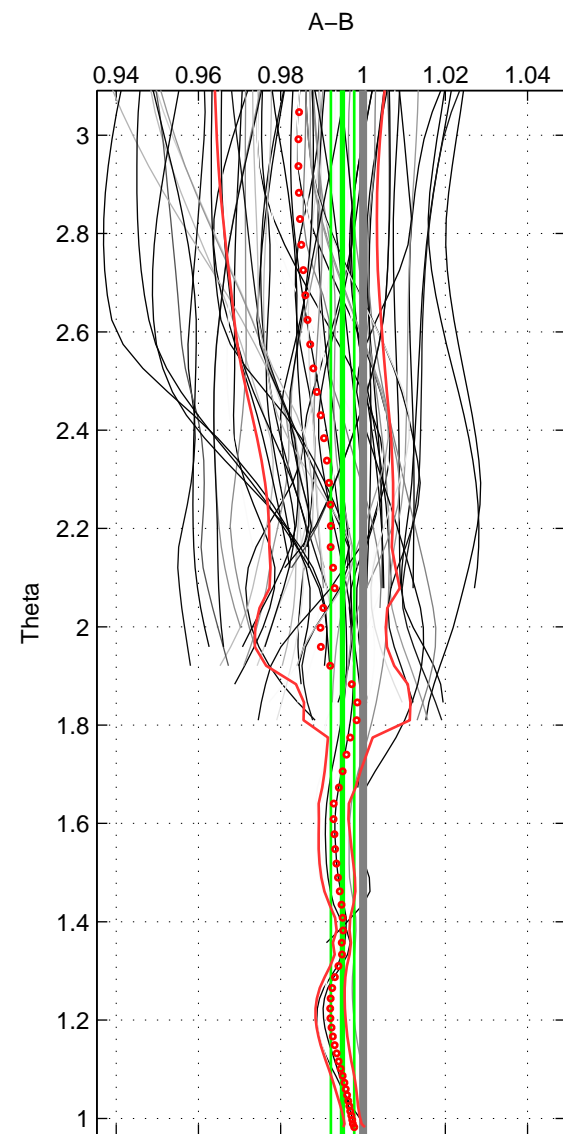

Cruise A (red). Date: Jul 2005 Cruisename: 669-49UF20050615

Cruise B (blue). Date: Feb 2006 Cruisename: 710-49UP20060113

*** "Favourite" values are means of spaces 1 2.

	Offset	O.StDev	Ratio	R.Stdev	Rating
SIGMA:	-0.030	0.042	0.990	0.014	5
THETA:	-0.012	0.007	0.995	0.003	5
DEPTH:	-0.003	0.010	0.999	0.004	4
FAV.:	-0.021	0.025	0.993	0.008	5

Profiles of A: 46
 Profiles of B: 14
 Diff profs : 25
 WMoffset (A-B): -0.029626
 WMoffset stdev: 0.042449
 WMratio (A/B): 0.99006
 WMratio stdev: 0.014133

Quality (1-5): 5

Profiles of A: 46
 Profiles of B: 41
 Diff profs : 70
 WMoffset (A-B): -0.012374
 WMoffset stdev: 0.0069978
 WMratio (A/B): 0.99501
 WMratio stdev: 0.0028381

Quality (1-5): 5

Profiles of A: 46
 Profiles of B: 41
 Diff profs : 70
 WMoffset (A-B): -0.0032025
 WMoffset stdev: 0.0098021
 WMratio (A/B): 0.99876
 WMratio stdev: 0.0041456

Quality (1-5): 4