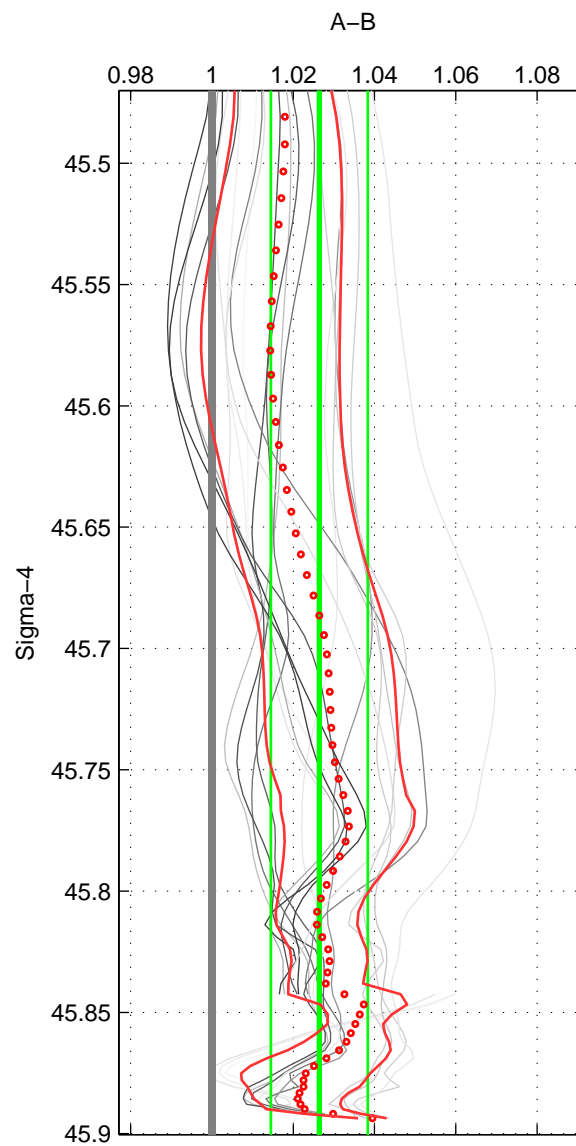

Cruise A (red). Date: Jan 1994 Cruisename: 576-49K619940107

Cruise B (blue). Date: Jun 2005 Cruisename: 605-49NZ20050525

\*\*\* "Favourite" values are means of spaces 1 2 3.

	Offset	O.StDev	Ratio	R.Stdev	Rating
SIGMA:	0.071	0.031	1.026	0.012	5
THETA:	0.074	0.037	1.027	0.014	5
DEPTH:	0.064	0.028	1.025	0.011	5
FAV.:	0.070	0.032	1.026	0.012	5

Profiles of A: 4  
 Profiles of B: 6  
 Diff profs : 20  
 WMoffset (A-B): 0.071302  
 WMoffset stdev: 0.031336  
 WMratio (A/B): 1.0264  
 WMratio stdev: 0.011927

Quality (1-5): 5

Profiles of A: 4  
 Profiles of B: 6  
 Diff profs : 20  
 WMoffset (A-B): 0.073706  
 WMoffset stdev: 0.036818  
 WMratio (A/B): 1.0274  
 WMratio stdev: 0.01399

Quality (1-5): 5

Profiles of A: 4  
 Profiles of B: 6  
 Diff profs : 20  
 WMoffset (A-B): 0.064111  
 WMoffset stdev: 0.02759  
 WMratio (A/B): 1.0251  
 WMratio stdev: 0.010925

Quality (1-5): 5