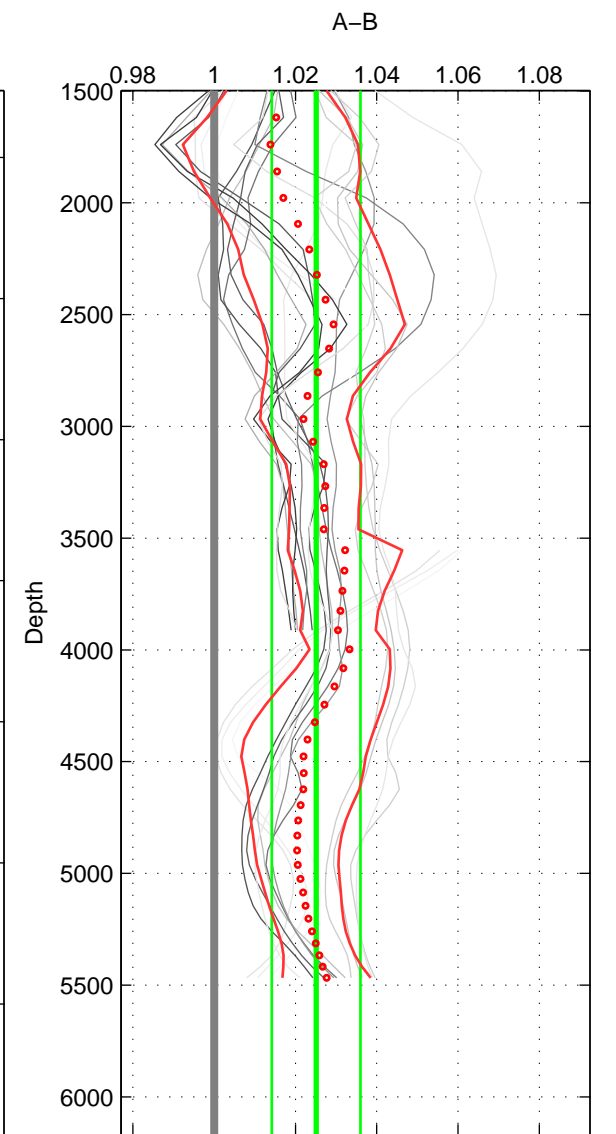

Cruise A (red). Date: Jan 1994 Cruisename: 576-49K619940107

Cruise B (blue). Date: Jun 2005 Cruisename: 605-49NZ20050525

\*\*\* "Favourite" values are means of spaces 1 2 3.

	Offset	O.StDev	Ratio	R.Stdev	Rating
SIGMA:	0.071	0.031	1.026	0.012	5
THETA:	0.074	0.037	1.027	0.014	5
DEPTH:	0.064	0.028	1.025	0.011	5
FAV.:	0.070	0.032	1.026	0.012	5

Profiles of A: 4  
 Profiles of B: 6  
 Diff profs : 20  
 WMoffset (A-B): 0.071302  
 WMoffset stdev: 0.031336  
 WMratio (A/B): 1.0264  
 WMratio stdev: 0.011927

Quality (1-5): 5

Profiles of A: 4  
 Profiles of B: 6  
 Diff profs : 20  
 WMoffset (A-B): 0.073706  
 WMoffset stdev: 0.036818  
 WMratio (A/B): 1.0274  
 WMratio stdev: 0.01399

Quality (1-5): 5

Profiles of A: 4  
 Profiles of B: 6  
 Diff profs : 20  
 WMoffset (A-B): 0.064111  
 WMoffset stdev: 0.02759  
 WMratio (A/B): 1.0251  
 WMratio stdev: 0.010925

Quality (1-5): 5