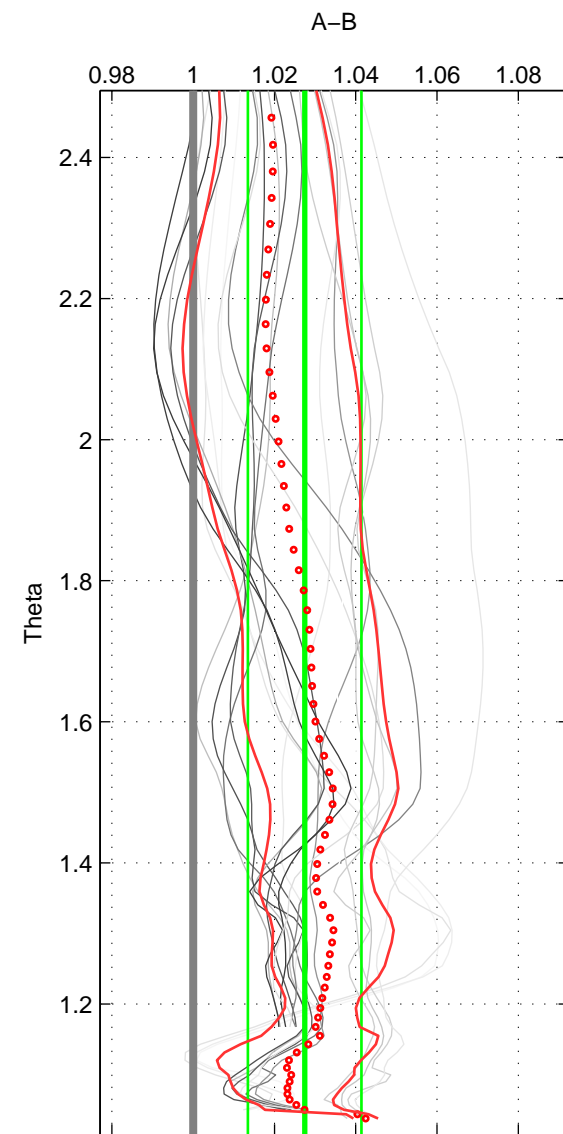

Cruise A (red). Date: Jan 1994 Cruisename: 576-49K619940107

Cruise B (blue). Date: Jun 2005 Cruisename: 605-49NZ20050525

\*\*\* "Favourite" values are means of spaces 1 2 3.

	Offset	O.StDev	Ratio	R.Stdev	Rating
SIGMA:	0.071	0.031	1.026	0.012	5
THETA:	0.074	0.037	1.027	0.014	5
DEPTH:	0.064	0.028	1.025	0.011	5
FAV.:	0.070	0.032	1.026	0.012	5

Profiles of A: 4  
 Profiles of B: 6  
 Diff profs : 20  
 WMoffset (A-B): 0.071302  
 WMoffset stdev: 0.031336  
 WMratio (A/B): 1.0264  
 WMratio stdev: 0.011927

Quality (1-5): 5

Profiles of A: 4  
 Profiles of B: 6  
 Diff profs : 20  
 WMoffset (A-B): 0.073706  
 WMoffset stdev: 0.036818  
 WMratio (A/B): 1.0274  
 WMratio stdev: 0.01399

Quality (1-5): 5

Profiles of A: 4  
 Profiles of B: 6  
 Diff profs : 20  
 WMoffset (A-B): 0.064111  
 WMoffset stdev: 0.02759  
 WMratio (A/B): 1.0251  
 WMratio stdev: 0.010925

Quality (1-5): 5