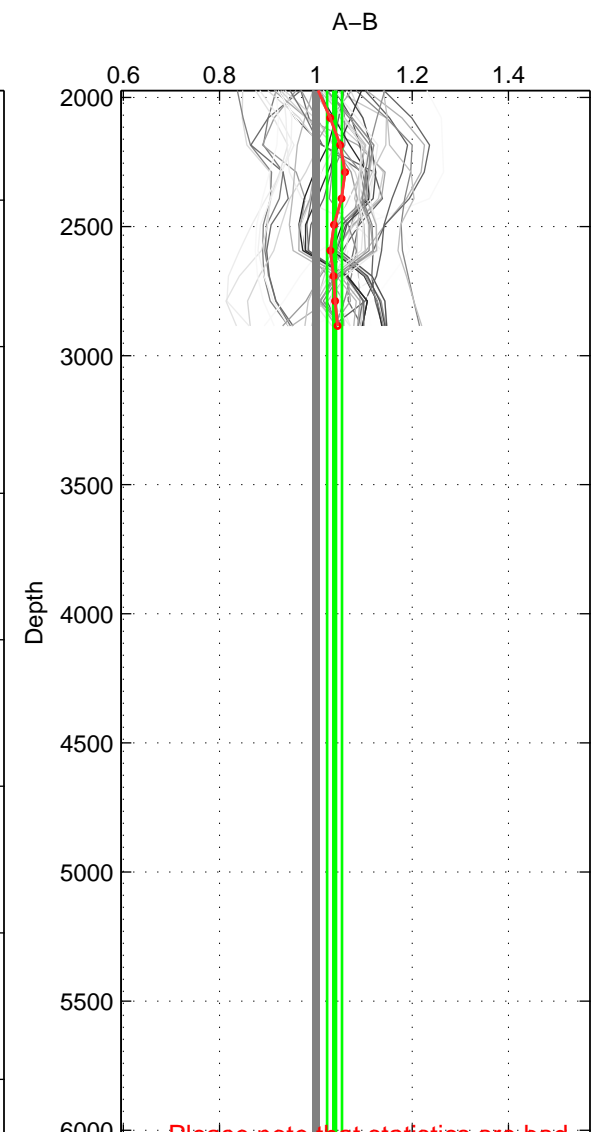

Cruise A (red). Date: Mar 2002 Cruisename: 213-29HE20020304

Cruise B (blue). Date: Feb 1994 Cruisename: 238-323019940104

\*\*\* "Favourite" values are those of space 2.

	Offset	O.StDev	Ratio	R.Stdev	Rating
SIGMA:	-0.020	0.155	0.994	0.082	4
THETA:	-0.049	0.147	0.973	0.076	5
DEPTH:	0.047	0.025	1.039	0.016	3
FAV. :	-0.049	0.147	0.973	0.076	5

Profiles of A: 8  
 Profiles of B: 51  
 Diff profs : 51  
 WMoffset (A-B): -0.020226  
 WMoffset stdev: 0.15499  
 WMratio (A/B): 0.99415  
 WMratio stdev: 0.082303

Quality (1-5): 4

Profiles of A: 8  
 Profiles of B: 51  
 Diff profs : 51  
 WMoffset (A-B): -0.048747  
 WMoffset stdev: 0.14685  
 WMratio (A/B): 0.97251  
 WMratio stdev: 0.075774

Quality (1-5): 5

Profiles of A: 8  
 Profiles of B: 51  
 Diff profs : 51  
 WMoffset (A-B): 0.04705  
 WMoffset stdev: 0.024519  
 WMratio (A/B): 1.0388  
 WMratio stdev: 0.015644

Quality (1-5): 3

Please note that statistics are bad.