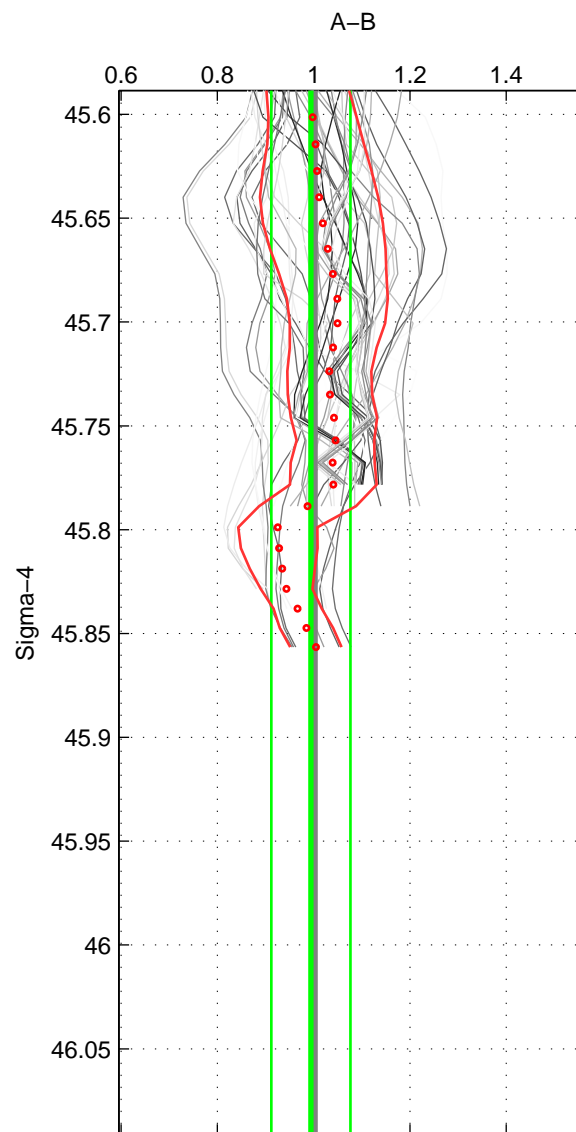

Cruise A (red). Date: Mar 2002 Cruisename: 213-29HE20020304

Cruise B (blue). Date: Feb 1994 Cruisename: 238-323019940104

\*\*\* "Favourite" values are those of space 2.

	Offset	O.StDev	Ratio	R.Stdev	Rating
SIGMA:	-0.020	0.155	0.994	0.082	4
THETA:	-0.049	0.147	0.973	0.076	5
DEPTH:	0.047	0.025	1.039	0.016	3
FAV. :	-0.049	0.147	0.973	0.076	5

Profiles of A: 8  
 Profiles of B: 51  
 Diff profs : 51  
 WMoffset (A-B): -0.020226  
 WMoffset stdev: 0.15499  
 WMratio (A/B): 0.99415  
 WMratio stdev: 0.082303

Quality (1-5): 4

Profiles of A: 8  
 Profiles of B: 51  
 Diff profs : 51  
 WMoffset (A-B): -0.048747  
 WMoffset stdev: 0.14685  
 WMratio (A/B): 0.97251  
 WMratio stdev: 0.075774

Quality (1-5): 5

Profiles of A: 8  
 Profiles of B: 51  
 Diff profs : 51  
 WMoffset (A-B): 0.04705  
 WMoffset stdev: 0.024519  
 WMratio (A/B): 1.0388  
 WMratio stdev: 0.015644

Quality (1-5): 3

Please note that statistics are bad.