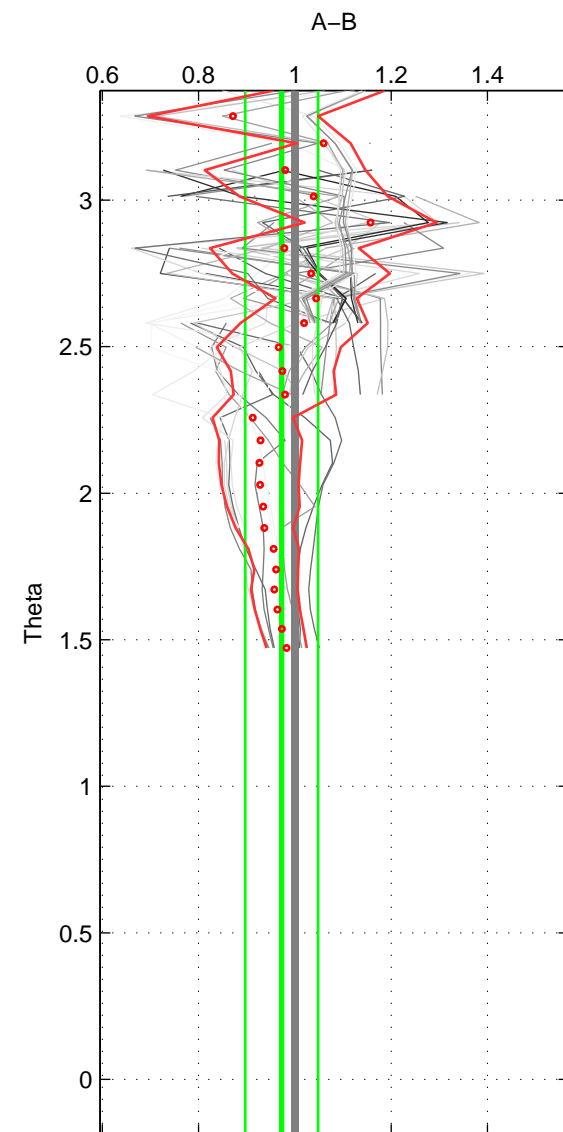

Cruise A (red). Date: Mar 2002 Cruisename: 213-29HE20020304

Cruise B (blue). Date: Feb 1994 Cruisename: 238-323019940104

\*\*\* "Favourite" values are those of space 2.

	Offset	O.StDev	Ratio	R.Stdev	Rating
SIGMA:	-0.020	0.155	0.994	0.082	4
THETA:	-0.049	0.147	0.973	0.076	5
DEPTH:	0.047	0.025	1.039	0.016	3
FAV. :	-0.049	0.147	0.973	0.076	5

Profiles of A: 8  
 Profiles of B: 51  
 Diff profs : 51  
 WMoffset (A-B): -0.020226  
 WMoffset stdev: 0.15499  
 WMratio (A/B): 0.99415  
 WMratio stdev: 0.082303

Quality (1-5): 4

Profiles of A: 8  
 Profiles of B: 51  
 Diff profs : 51  
 WMoffset (A-B): -0.048747  
 WMoffset stdev: 0.14685  
 WMratio (A/B): 0.97251  
 WMratio stdev: 0.075774

Quality (1-5): 5

Profiles of A: 8  
 Profiles of B: 51  
 Diff profs : 51  
 WMoffset (A-B): 0.04705  
 WMoffset stdev: 0.024519  
 WMratio (A/B): 1.0388  
 WMratio stdev: 0.015644

Quality (1-5): 3

Please note that statistics are bad.