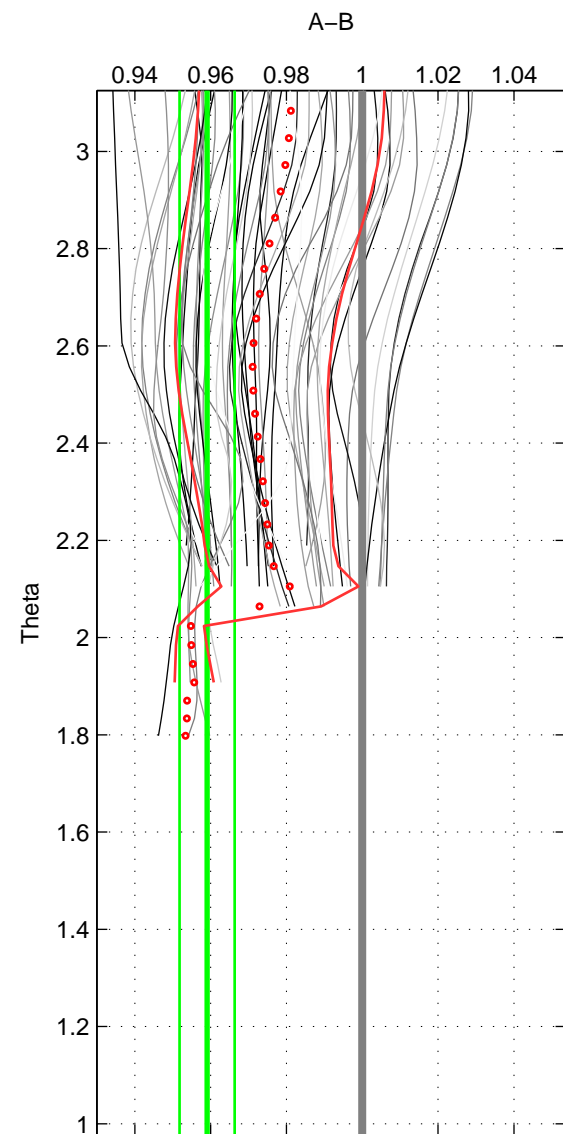

Cruise A (red). Date: Oct 1999 Cruisename: 688-49UP19990917  
 Cruise B (blue). Date: Feb 2006 Cruisename: 710-49UP20060113

\*\*\* "Favourite" values are means of spaces 1 2.

	Offset	O.StDev	Ratio	R.Stdev	Rating
SIGMA:	-0.073	0.019	0.974	0.007	4
THETA:	-0.121	0.022	0.959	0.007	4
DEPTH:	-0.075	0.010	0.974	0.004	3
FAV.:	-0.097	0.021	0.967	0.007	4

Profiles of A: 10  
 Profiles of B: 6  
 Diff profs : 4  
 WMoffset (A-B): -0.072889  
 WMoffset stdev: 0.018734  
 WMratio (A/B): 0.97403  
 WMratio stdev: 0.0072666

Quality (1-5): 4

Profiles of A: 23  
 Profiles of B: 22  
 Diff profs : 53  
 WMoffset (A-B): -0.12132  
 WMoffset stdev: 0.022418  
 WMratio (A/B): 0.95905  
 WMratio stdev: 0.0072561

Quality (1-5): 4

Profiles of A: 23  
 Profiles of B: 22  
 Diff profs : 53  
 WMoffset (A-B): -0.074566  
 WMoffset stdev: 0.010155  
 WMratio (A/B): 0.97367  
 WMratio stdev: 0.003795

Quality (1-5): 3

Please note that statistics are bad.