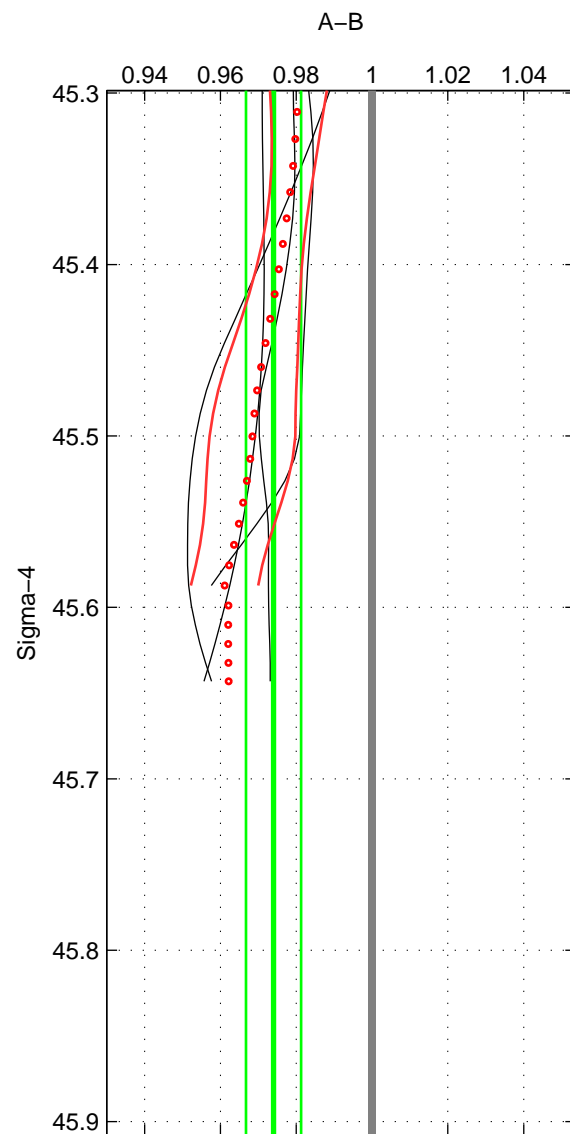

Cruise A (red). Date: Oct 1999 Cruisename: 688-49UP19990917  
 Cruise B (blue). Date: Feb 2006 Cruisename: 710-49UP20060113

\*\*\* "Favourite" values are means of spaces 1 2.

	Offset	O.StDev	Ratio	R.Stdev	Rating
SIGMA:	-0.073	0.019	0.974	0.007	4
THETA:	-0.121	0.022	0.959	0.007	4
DEPTH:	-0.075	0.010	0.974	0.004	3
FAV.:	-0.097	0.021	0.967	0.007	4

Profiles of A: 10  
 Profiles of B: 6  
 Diff profs : 4  
 WMoffset (A-B): -0.072889  
 WMoffset stdev: 0.018734  
 WMratio (A/B): 0.97403  
 WMratio stdev: 0.0072666

Quality (1-5): 4

Profiles of A: 23  
 Profiles of B: 22  
 Diff profs : 53  
 WMoffset (A-B): -0.12132  
 WMoffset stdev: 0.022418  
 WMratio (A/B): 0.95905  
 WMratio stdev: 0.0072561

Quality (1-5): 4

Profiles of A: 23  
 Profiles of B: 22  
 Diff profs : 53  
 WMoffset (A-B): -0.074566  
 WMoffset stdev: 0.010155  
 WMratio (A/B): 0.97367  
 WMratio stdev: 0.003795

Quality (1-5): 3

Please note that statistics are bad.