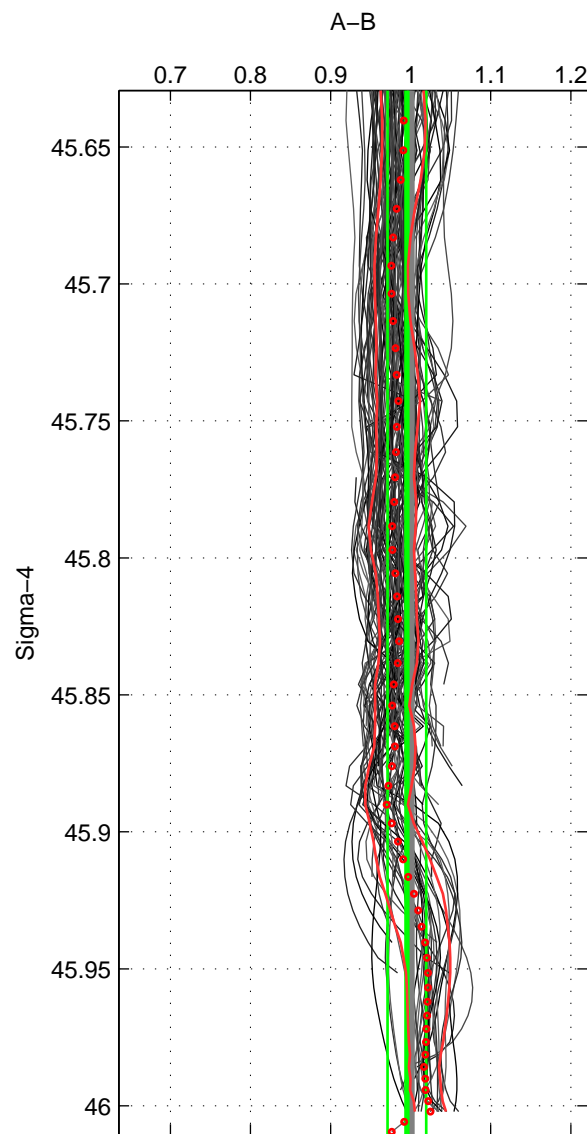

Cruise A (red). Date: Dec 2000 Cruisename: 131-06BE20001128

Cruise B (blue). Date: Sep 1995 Cruisename: 269-35LU19950909

*** "Favourite" values are means of spaces 1 2 3.

	Offset	O.StDev	Ratio	R.Stdev	Rating
SIGMA:	-0.011	0.035	0.995	0.024	5
THETA:	-0.009	0.036	0.996	0.025	5
DEPTH:	-0.025	0.036	0.982	0.026	5
FAV.:	-0.015	0.036	0.991	0.025	5

Profiles of A: 39
 Profiles of B: 31
 Diff profs : 100
 WMoffset (A-B): -0.010926
 WMoffset stdev: 0.03511
 WMratio (A/B): 0.99523
 WMratio stdev: 0.024096

Quality (1-5): 5

Profiles of A: 39
 Profiles of B: 31
 Diff profs : 100
 WMoffset (A-B): -0.0089955
 WMoffset stdev: 0.036028
 WMratio (A/B): 0.99632
 WMratio stdev: 0.024518

Quality (1-5): 5

Profiles of A: 39
 Profiles of B: 31
 Diff profs : 100
 WMoffset (A-B): -0.025181
 WMoffset stdev: 0.035655
 WMratio (A/B): 0.98209
 WMratio stdev: 0.026331

Quality (1-5): 5