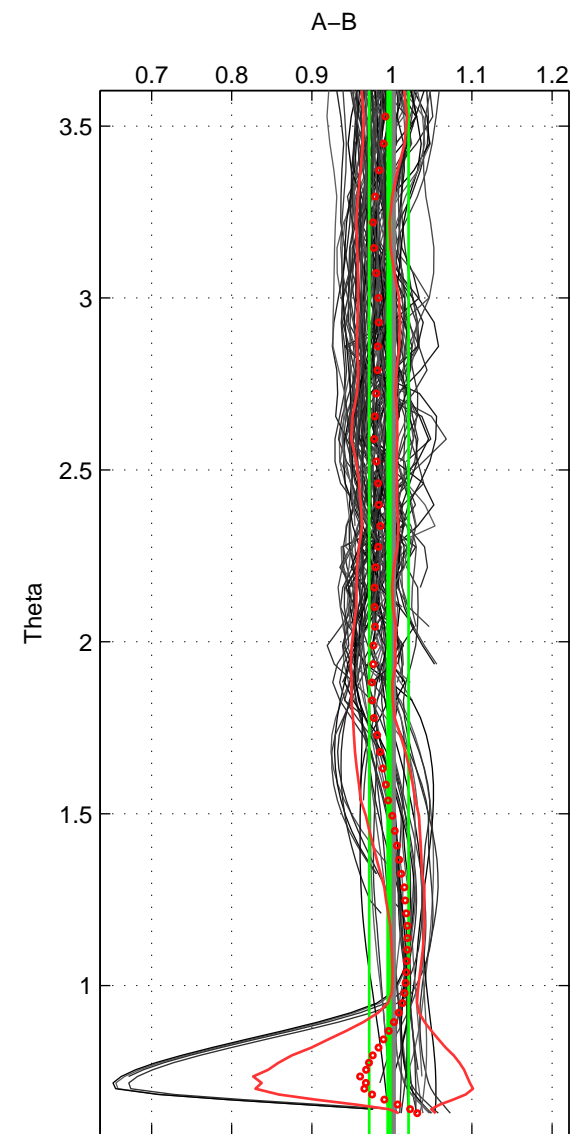

Cruise A (red). Date: Dec 2000 Cruisename: 131-06BE20001128

Cruise B (blue). Date: Sep 1995 Cruisename: 269-35LU19950909

*** "Favourite" values are means of spaces 1 2 3.

	Offset	O.StDev	Ratio	R.Stdev	Rating
SIGMA:	-0.011	0.035	0.995	0.024	5
THETA:	-0.009	0.036	0.996	0.025	5
DEPTH:	-0.025	0.036	0.982	0.026	5
FAV.:	-0.015	0.036	0.991	0.025	5

Profiles of A: 39
 Profiles of B: 31
 Diff profs : 100
 WMoffset (A-B): -0.010926
 WMoffset stdev: 0.03511
 WMratio (A/B): 0.99523
 WMratio stdev: 0.024096

Quality (1-5): 5

Profiles of A: 39
 Profiles of B: 31
 Diff profs : 100
 WMoffset (A-B): -0.0089955
 WMoffset stdev: 0.036028
 WMratio (A/B): 0.99632
 WMratio stdev: 0.024518

Quality (1-5): 5

Profiles of A: 39
 Profiles of B: 31
 Diff profs : 100
 WMoffset (A-B): -0.025181
 WMoffset stdev: 0.035655
 WMratio (A/B): 0.98209
 WMratio stdev: 0.026331

Quality (1-5): 5