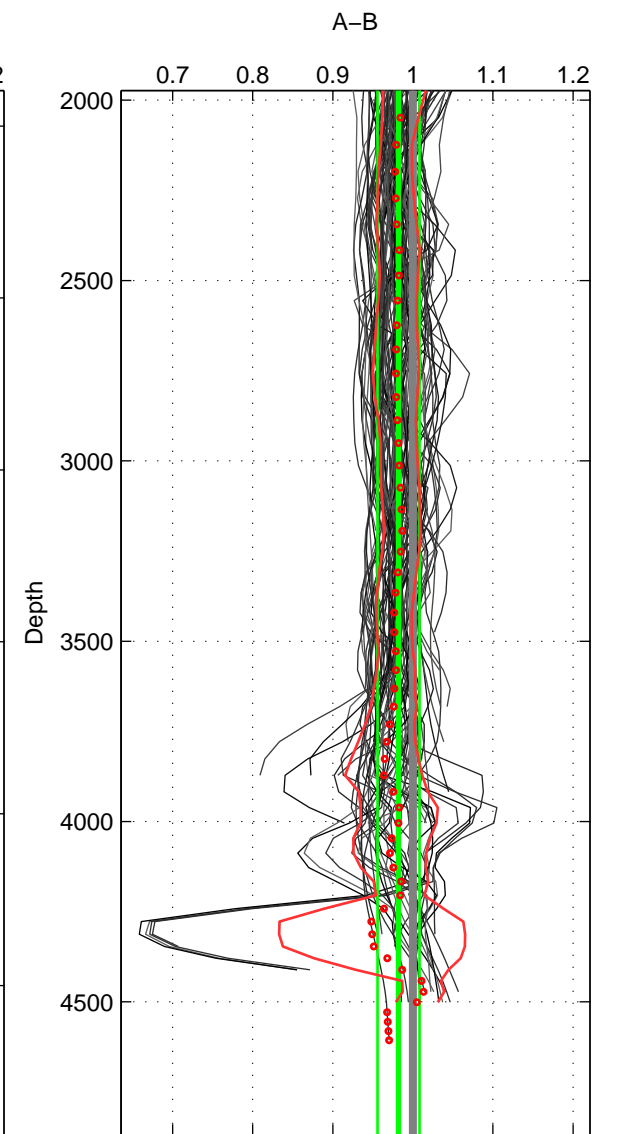

Cruise A (red). Date: Dec 2000 Cruisename: 131-06BE20001128

Cruise B (blue). Date: Sep 1995 Cruisename: 269-35LU19950909

*** "Favourite" values are means of spaces 1 2 3.

	Offset	O.StDev	Ratio	R.Stdev	Rating
SIGMA:	-0.011	0.035	0.995	0.024	5
THETA:	-0.009	0.036	0.996	0.025	5
DEPTH:	-0.025	0.036	0.982	0.026	5
FAV.:	-0.015	0.036	0.991	0.025	5

Profiles of A: 39
 Profiles of B: 31
 Diff profs : 100
 WMoffset (A-B): -0.010926
 WMoffset stdev: 0.03511
 WMratio (A/B): 0.99523
 WMratio stdev: 0.024096

Quality (1-5): 5

Profiles of A: 39
 Profiles of B: 31
 Diff profs : 100
 WMoffset (A-B): -0.0089955
 WMoffset stdev: 0.036028
 WMratio (A/B): 0.99632
 WMratio stdev: 0.024518

Quality (1-5): 5

Profiles of A: 39
 Profiles of B: 31
 Diff profs : 100
 WMoffset (A-B): -0.025181
 WMoffset stdev: 0.035655
 WMratio (A/B): 0.98209
 WMratio stdev: 0.026331

Quality (1-5): 5