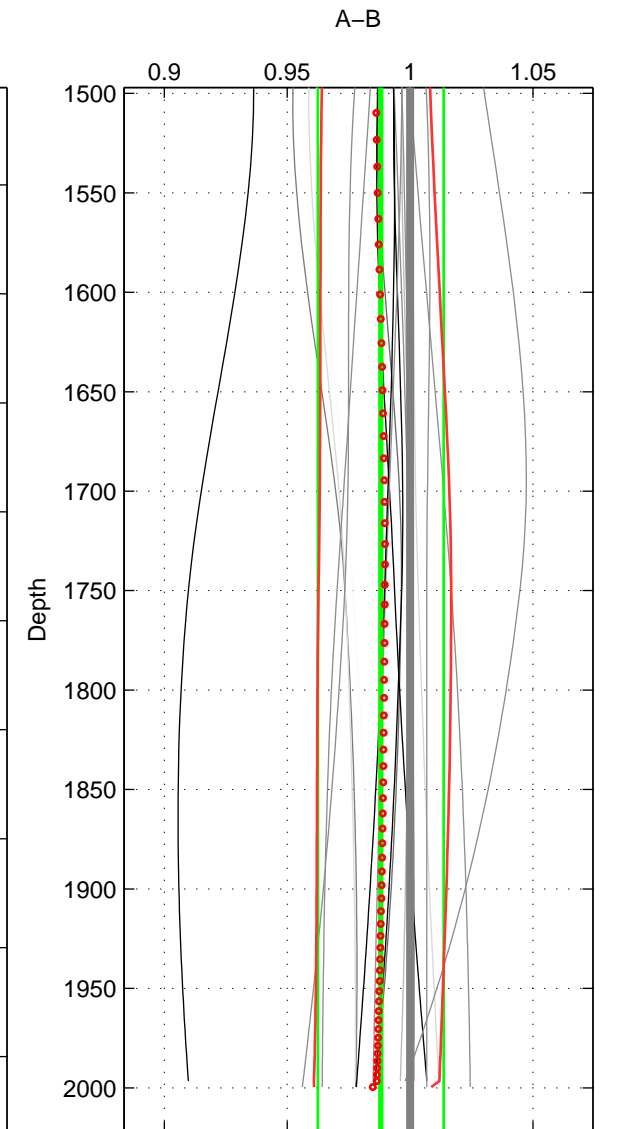

Cruise A (red). Date: Jun 1997 Cruisename: 681-49UP19970530

Cruise B (blue). Date: Jul 2002 Cruisename: 697-49UP20020620

*** "Favourite" values are means of spaces 1 2 3.

	Offset	O.StDev	Ratio	R.Stdev	Rating
SIGMA:	0.013	0.039	1.004	0.013	4
THETA:	0.014	0.038	1.004	0.013	4
DEPTH:	-0.038	0.081	0.988	0.026	4
FAV.:	-0.004	0.053	0.999	0.017	4

Profiles of A: 7
 Profiles of B: 20
 Diff profs: 18
 WMoffset (A-B): 0.012808
 WMoffset stdev: 0.038711
 WMratio (A/B): 1.004
 WMratio stdev: 0.013286

Quality (1-5): 4

Profiles of A: 7
 Profiles of B: 20
 Diff profs: 18
 WMoffset (A-B): 0.013519
 WMoffset stdev: 0.038147
 WMratio (A/B): 1.0042
 WMratio stdev: 0.013126

Quality (1-5): 4

Profiles of A: 7
 Profiles of B: 20
 Diff profs: 18
 WMoffset (A-B): -0.037875
 WMoffset stdev: 0.081059
 WMratio (A/B): 0.98803
 WMratio stdev: 0.025595

Quality (1-5): 4