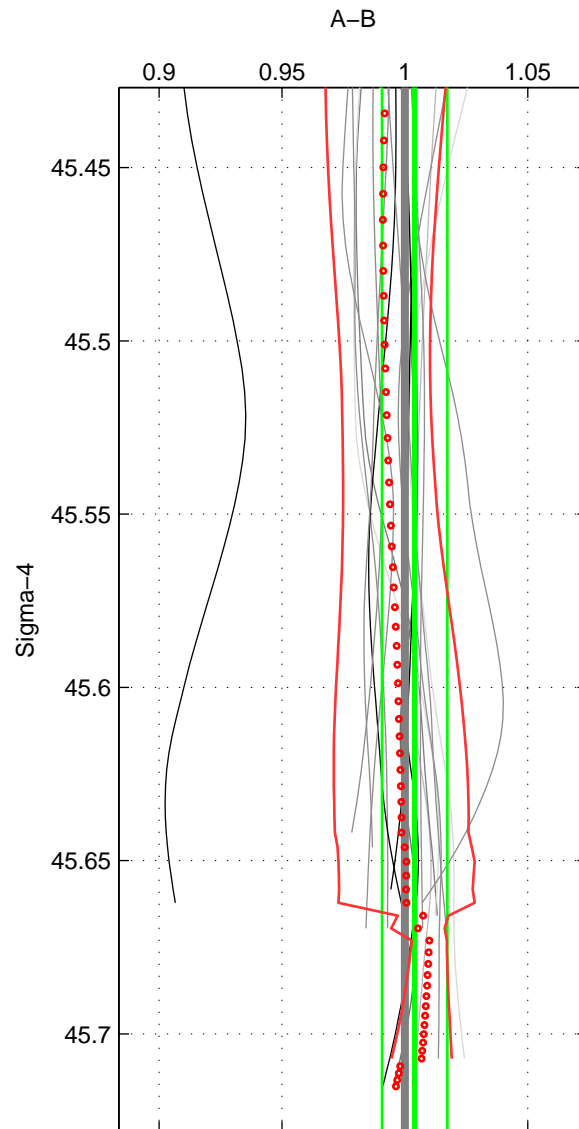

Cruise A (red). Date: Jun 1997 Cruisename: 681-49UP19970530

Cruise B (blue). Date: Jul 2002 Cruisename: 697-49UP20020620

*** "Favourite" values are means of spaces 1 2 3.

	Offset	O.StDev	Ratio	R.Stdev	Rating
SIGMA:	0.013	0.039	1.004	0.013	4
THETA:	0.014	0.038	1.004	0.013	4
DEPTH:	-0.038	0.081	0.988	0.026	4
FAV.:	-0.004	0.053	0.999	0.017	4

Profiles of A: 7
 Profiles of B: 20
 Diff profs: 18
 WMoffset (A-B): 0.012808
 WMoffset stdev: 0.038711
 WMratio (A/B): 1.004
 WMratio stdev: 0.013286

Quality (1-5): 4

Profiles of A: 7
 Profiles of B: 20
 Diff profs: 18
 WMoffset (A-B): 0.013519
 WMoffset stdev: 0.038147
 WMratio (A/B): 1.0042
 WMratio stdev: 0.013126

Quality (1-5): 4

Profiles of A: 7
 Profiles of B: 20
 Diff profs: 18
 WMoffset (A-B): -0.037875
 WMoffset stdev: 0.081059
 WMratio (A/B): 0.98803
 WMratio stdev: 0.025595

Quality (1-5): 4