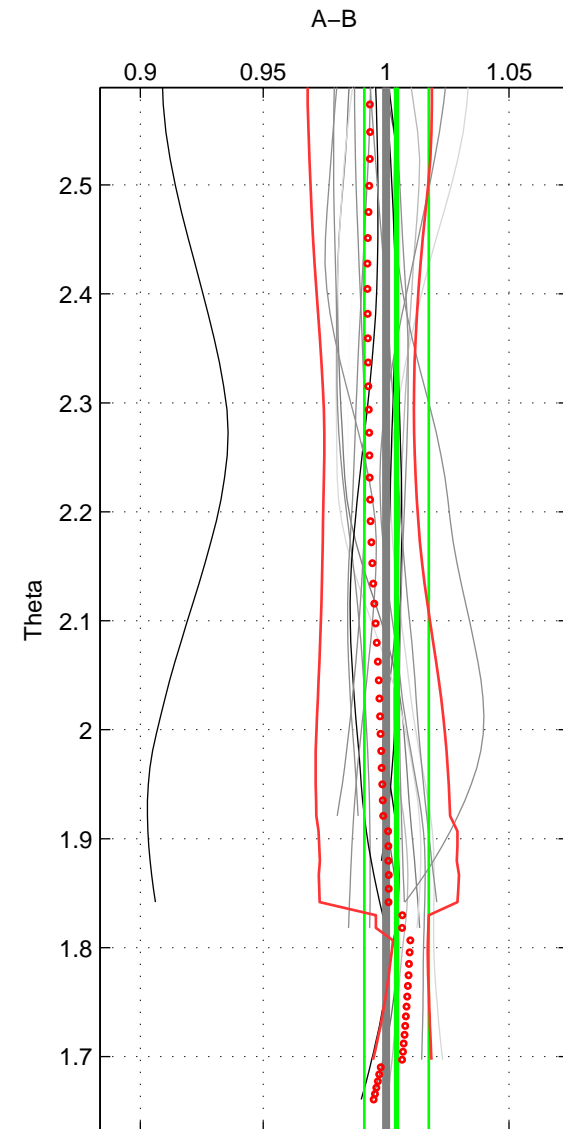

Cruise A (red). Date: Jun 1997 Cruisename: 681-49UP19970530

Cruise B (blue). Date: Jul 2002 Cruisename: 697-49UP20020620

*** "Favourite" values are means of spaces 1 2 3.

	Offset	O.StDev	Ratio	R.Stdev	Rating
SIGMA:	0.013	0.039	1.004	0.013	4
THETA:	0.014	0.038	1.004	0.013	4
DEPTH:	-0.038	0.081	0.988	0.026	4
FAV.:	-0.004	0.053	0.999	0.017	4

Profiles of A: 7
 Profiles of B: 20
 Diff profs: 18
 WMoffset (A-B): 0.012808
 WMoffset stdev: 0.038711
 WMratio (A/B): 1.004
 WMratio stdev: 0.013286

Quality (1-5): 4

Profiles of A: 7
 Profiles of B: 20
 Diff profs: 18
 WMoffset (A-B): 0.013519
 WMoffset stdev: 0.038147
 WMratio (A/B): 1.0042
 WMratio stdev: 0.013126

Quality (1-5): 4

Profiles of A: 7
 Profiles of B: 20
 Diff profs: 18
 WMoffset (A-B): -0.037875
 WMoffset stdev: 0.081059
 WMratio (A/B): 0.98803
 WMratio stdev: 0.025595

Quality (1-5): 4