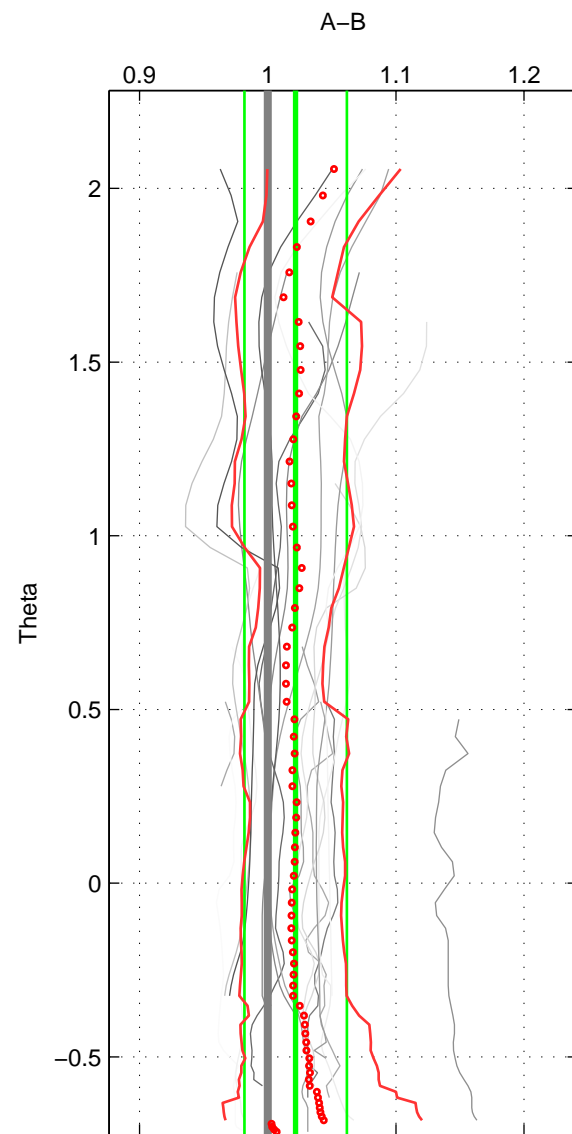

Cruise A (red). Date: Feb 1986 Cruisename: 363-35MF19850224
 Cruise B (blue). Date: Feb 1993 Cruisename: 366-35MF19930123

*** "Favourite" values are means of spaces 1 2 3.

	Offset	O.StDev	Ratio	R.Stdev	Rating
SIGMA:	0.051	0.097	1.024	0.045	5
THETA:	0.046	0.086	1.022	0.040	5
DEPTH:	0.062	0.108	1.030	0.052	5
FAV. :	0.053	0.097	1.025	0.046	5

Profiles of A: 6
 Profiles of B: 15
 Diff profs : 19
 WMoffset (A-B): 0.050582
 WMoffset stdev: 0.096619
 WMratio (A/B): 1.0242
 WMratio stdev: 0.045245

Quality (1-5): 5

Profiles of A: 6
 Profiles of B: 15
 Diff profs : 19
 WMoffset (A-B): 0.045738
 WMoffset stdev: 0.085537
 WMratio (A/B): 1.0218
 WMratio stdev: 0.039939

Quality (1-5): 5

Profiles of A: 7
 Profiles of B: 14
 Diff profs : 20
 WMoffset (A-B): 0.062209
 WMoffset stdev: 0.1082
 WMratio (A/B): 1.0298
 WMratio stdev: 0.051652

Quality (1-5): 5