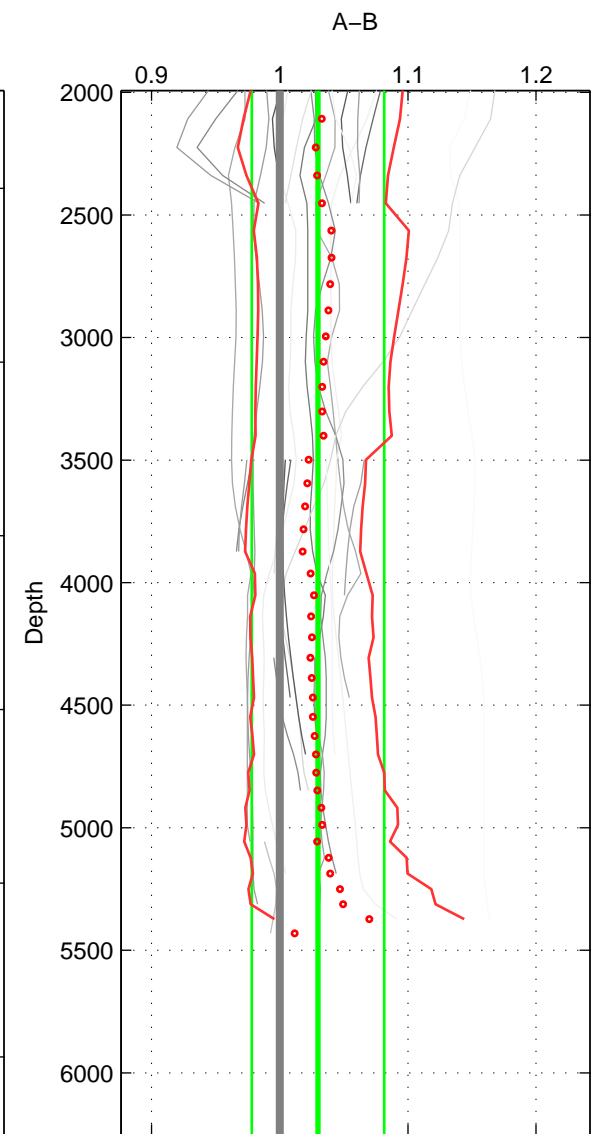

Cruise A (red). Date: Feb 1986 Cruisename: 363-35MF19850224
 Cruise B (blue). Date: Feb 1993 Cruisename: 366-35MF19930123

*** "Favourite" values are means of spaces 1 2 3.

	Offset	O.StDev	Ratio	R.Stdev	Rating
SIGMA:	0.051	0.097	1.024	0.045	5
THETA:	0.046	0.086	1.022	0.040	5
DEPTH:	0.062	0.108	1.030	0.052	5
FAV. :	0.053	0.097	1.025	0.046	5

Profiles of A: 6
 Profiles of B: 15
 Diff profs : 19
 WMoffset (A-B): 0.050582
 WMoffset stdev: 0.096619
 WMratio (A/B): 1.0242
 WMratio stdev: 0.045245

Quality (1-5): 5

Profiles of A: 6
 Profiles of B: 15
 Diff profs : 19
 WMoffset (A-B): 0.045738
 WMoffset stdev: 0.085537
 WMratio (A/B): 1.0218
 WMratio stdev: 0.039939

Quality (1-5): 5

Profiles of A: 7
 Profiles of B: 14
 Diff profs : 20
 WMoffset (A-B): 0.062209
 WMoffset stdev: 0.1082
 WMratio (A/B): 1.0298
 WMratio stdev: 0.051652

Quality (1-5): 5