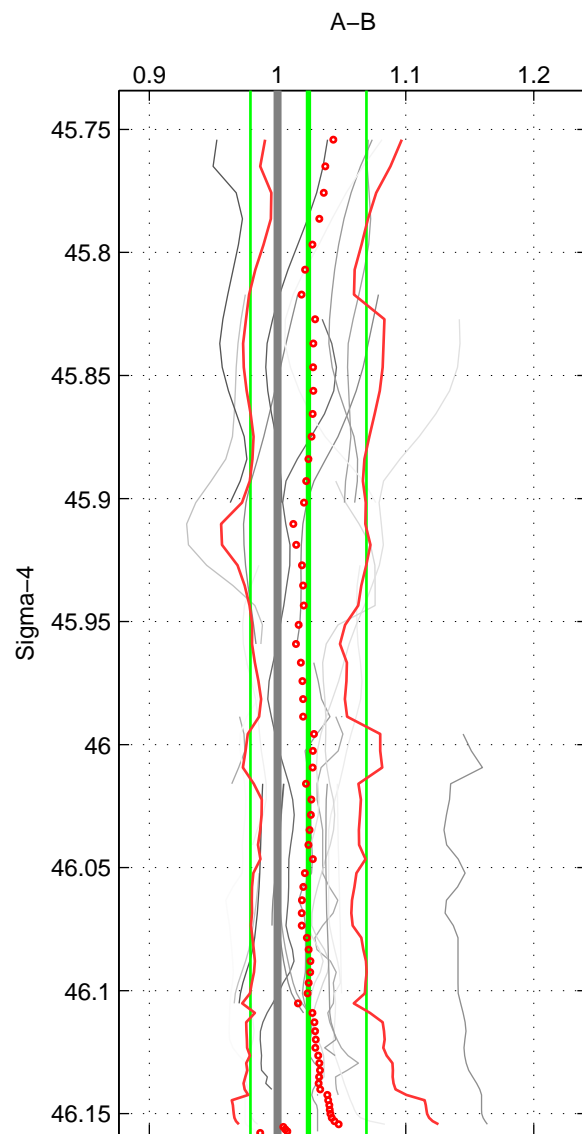

Cruise A (red). Date: Feb 1986 Cruisename: 363-35MF19850224
 Cruise B (blue). Date: Feb 1993 Cruisename: 366-35MF19930123

*** "Favourite" values are means of spaces 1 2 3.

	Offset	O.StDev	Ratio	R.Stdev	Rating
SIGMA:	0.051	0.097	1.024	0.045	5
THETA:	0.046	0.086	1.022	0.040	5
DEPTH:	0.062	0.108	1.030	0.052	5
FAV. :	0.053	0.097	1.025	0.046	5

Profiles of A: 6
 Profiles of B: 15
 Diff profs : 19
 WMoffset (A-B): 0.050582
 WMoffset stdev: 0.096619
 WMratio (A/B): 1.0242
 WMratio stdev: 0.045245

Quality (1-5): 5

Profiles of A: 6
 Profiles of B: 15
 Diff profs : 19
 WMoffset (A-B): 0.045738
 WMoffset stdev: 0.085537
 WMratio (A/B): 1.0218
 WMratio stdev: 0.039939

Quality (1-5): 5

Profiles of A: 7
 Profiles of B: 14
 Diff profs : 20
 WMoffset (A-B): 0.062209
 WMoffset stdev: 0.1082
 WMratio (A/B): 1.0298
 WMratio stdev: 0.051652

Quality (1-5): 5