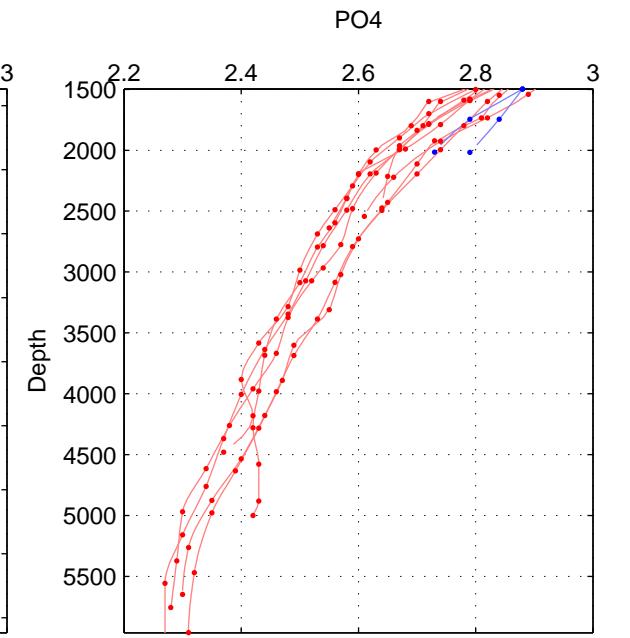

Cruise A (red). Date: May 1985 Cruisename: 495-325019850330

Cruise B (blue). Date: Nov 2001 Cruisename: 695-49UP20011010

*** "Favourite" values are those of space 2.

	Offset	O.StDev	Ratio	R.Stdev	Rating
SIGMA:	NaN	NaN	NaN	NaN	NaN
THETA:	-0.057	0.034	0.980	0.012	3
DEPTH:	-0.059	0.003	0.979	0.001	2
FAV.:	-0.057	0.034	0.980	0.012	3

Profiles of A: 11
 Profiles of B: 2
 Diff profs : 7
 WMOffset (A-B): -0.056766
 WMOffset stdev: 0.03389
 WMratio (A/B): 0.98002
 WMratio stdev: 0.01186

Quality (1-5): 3

Please note that statistics are bad.

Profiles of A: 10
 Profiles of B: 2
 Diff profs : 7
 WMOffset (A-B): -0.059292
 WMOffset stdev: 0.0027435
 WMratio (A/B): 0.97904
 WMratio stdev: 0.0010807

Quality (1-5): 2