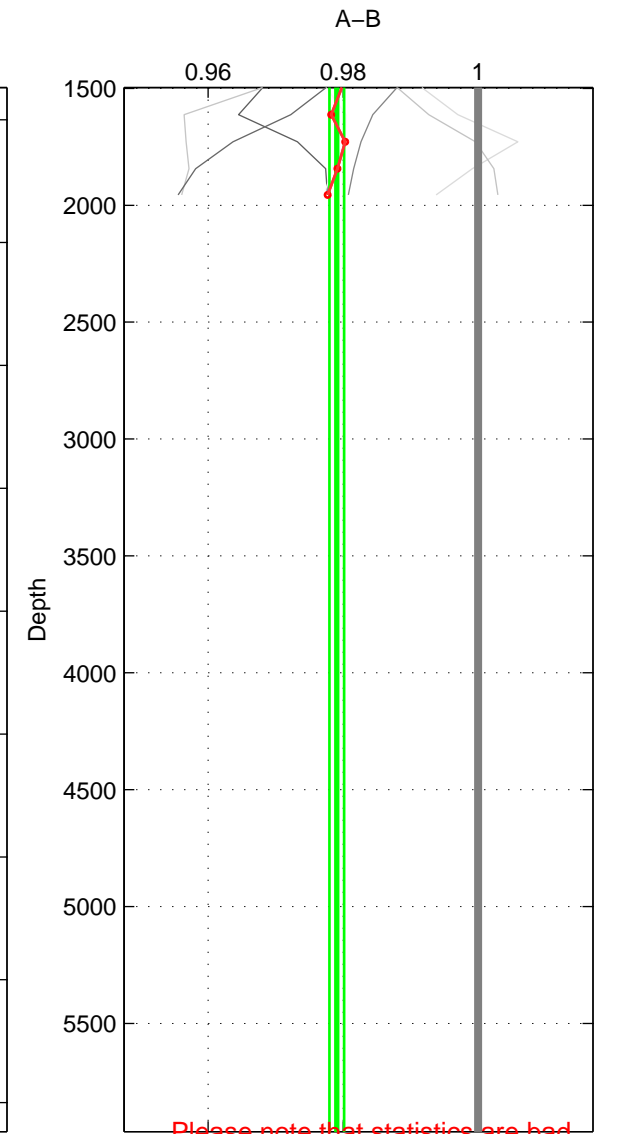

Cruise A (red). Date: May 1985 Cruisename: 495-325019850330

Cruise B (blue). Date: Nov 2001 Cruisename: 695-49UP20011010

*** "Favourite" values are those of space 2.

	Offset	O.StDev	Ratio	R.Stdev	Rating
SIGMA:	NaN	NaN	NaN	NaN	NaN
THETA:	-0.057	0.034	0.980	0.012	3
DEPTH:	-0.059	0.003	0.979	0.001	2
FAV.:	-0.057	0.034	0.980	0.012	3

Profiles of A: 11
 Profiles of B: 2
 Diff profs : 7
 WMOffset (A-B): -0.056766
 WMOffset stdev: 0.03389
 WMratio (A/B): 0.98002
 WMratio stdev: 0.01186

Quality (1-5): 3

Please note that statistics are bad.

Profiles of A: 10
 Profiles of B: 2
 Diff profs : 7
 WMOffset (A-B): -0.059292
 WMOffset stdev: 0.0027435
 WMratio (A/B): 0.97904
 WMratio stdev: 0.0010807

Quality (1-5): 2