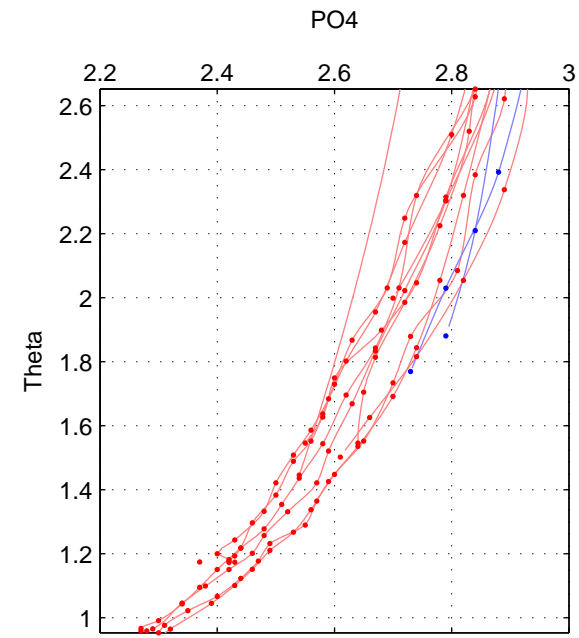

Cruise A (red). Date: May 1985 Cruisename: 495-325019850330

Cruise B (blue). Date: Nov 2001 Cruisename: 695-49UP20011010

*** "Favourite" values are those of space 2.

	Offset	O.StDev	Ratio	R.Stdev	Rating
SIGMA:	NaN	NaN	NaN	NaN	NaN
THETA:	-0.057	0.034	0.980	0.012	3
DEPTH:	-0.059	0.003	0.979	0.001	2
FAV.:	-0.057	0.034	0.980	0.012	3

Profiles of A: 11
 Profiles of B: 2
 Diff profs : 7
 WMOffset (A-B): -0.056766
 WMOffset stdev: 0.03389
 WMratio (A/B): 0.98002
 WMratio stdev: 0.01186

Quality (1-5): 3

Please note that statistics are bad.

Profiles of A: 10
 Profiles of B: 2
 Diff profs : 7
 WMOffset (A-B): -0.059292
 WMOffset stdev: 0.0027435
 WMratio (A/B): 0.97904
 WMratio stdev: 0.0010807

Quality (1-5): 2