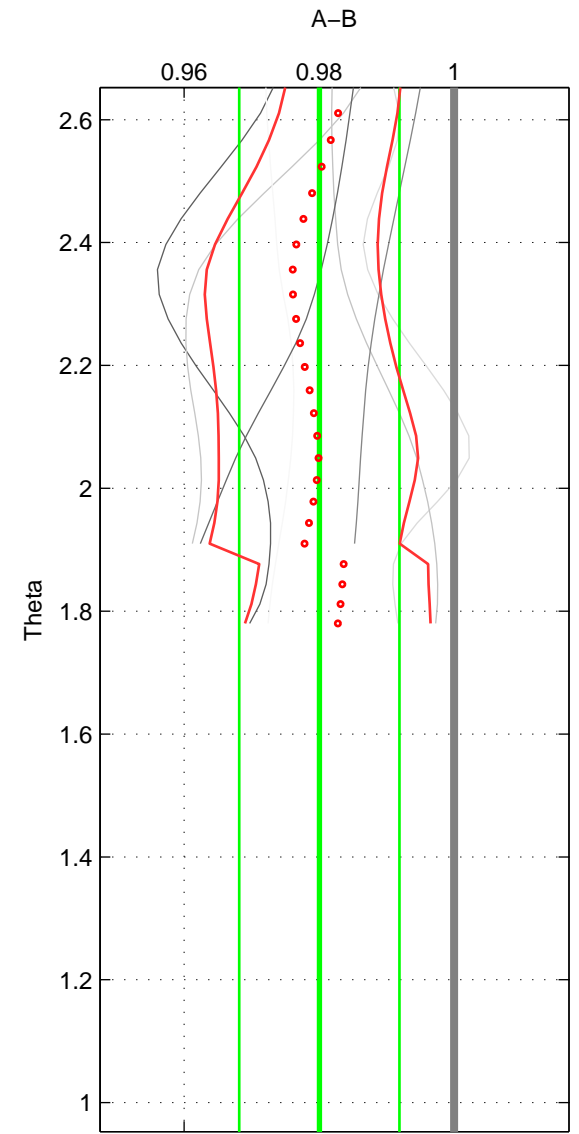

Cruise A (red). Date: May 1985 Cruisename: 495-325019850330

Cruise B (blue). Date: Nov 2001 Cruisename: 695-49UP20011010

*** "Favourite" values are those of space 2.

	Offset	O.StDev	Ratio	R.Stdev	Rating
SIGMA:	NaN	NaN	NaN	NaN	NaN
THETA:	-0.057	0.034	0.980	0.012	3
DEPTH:	-0.059	0.003	0.979	0.001	2
FAV.:	-0.057	0.034	0.980	0.012	3

Profiles of A: 11
 Profiles of B: 2
 Diff profs : 7
 WMOffset (A-B): -0.056766
 WMOffset stdev: 0.03389
 WMratio (A/B): 0.98002
 WMratio stdev: 0.01186

Quality (1-5): 3

Please note that statistics are bad.

Profiles of A: 10
 Profiles of B: 2
 Diff profs : 7
 WMOffset (A-B): -0.059292
 WMOffset stdev: 0.0027435
 WMratio (A/B): 0.97904
 WMratio stdev: 0.0010807

Quality (1-5): 2