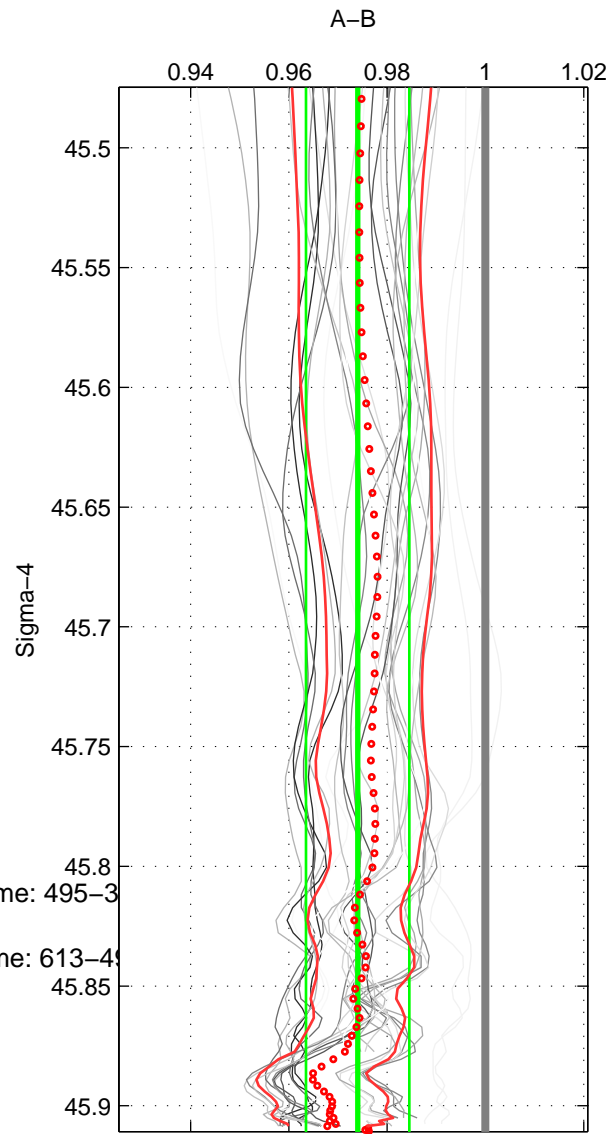

Cruise A (red). Date: May 1985 Cruisename: 495-3
 Cruise B (blue). Date: Oct 2007 Cruisename: 613-4

*** "Favourite" values are means of spaces 1 2 3.

	Offset	O.StDev	Ratio	R.Stdev	Rating
SIGMA:	-0.069	0.028	0.974	0.011	5
THETA:	-0.062	0.029	0.976	0.011	5
DEPTH:	-0.065	0.024	0.975	0.009	5
FAV. :	-0.065	0.027	0.975	0.010	5

Profiles of A: 5
 Profiles of B: 8
 Diff profs : 28
 WMoffset (A-B): -0.069096
 WMoffset stdev: 0.027745
 WMratio (A/B): 0.97399
 WMratio stdev: 0.010532

Quality (1-5): 5

Profiles of A: 5
 Profiles of B: 8
 Diff profs : 28
 WMoffset (A-B): -0.062196
 WMoffset stdev: 0.028527
 WMratio (A/B): 0.97646
 WMratio stdev: 0.010855

Quality (1-5): 5

Profiles of A: 5
 Profiles of B: 8
 Diff profs : 28
 WMoffset (A-B): -0.064771
 WMoffset stdev: 0.024074
 WMratio (A/B): 0.97458
 WMratio stdev: 0.0094794

Quality (1-5): 5