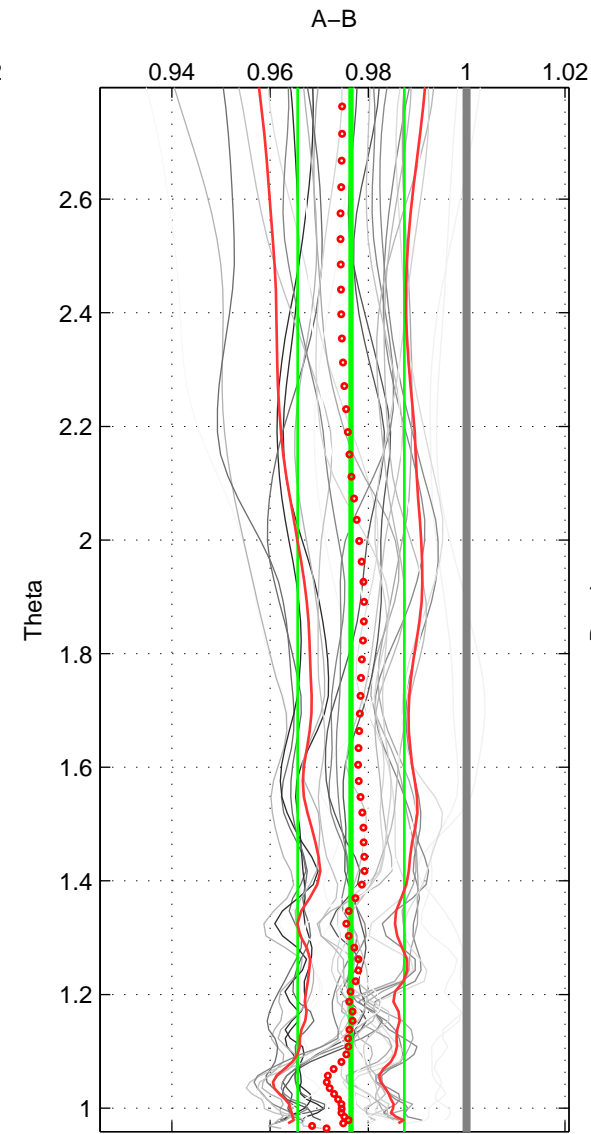

Cruise A (red). Date: May 1985 Cruisename: 495-3
 Cruise B (blue). Date: Oct 2007 Cruisename: 613-4

*** "Favourite" values are means of spaces 1 2 3.

	Offset	O.StDev	Ratio	R.Stdev	Rating
SIGMA:	-0.069	0.028	0.974	0.011	5
THETA:	-0.062	0.029	0.976	0.011	5
DEPTH:	-0.065	0.024	0.975	0.009	5
FAV. :	-0.065	0.027	0.975	0.010	5

Profiles of A: 5
 Profiles of B: 8
 Diff profs : 28
 WMoffset (A-B): -0.069096
 WMoffset stdev: 0.027745
 WMratio (A/B): 0.97399
 WMratio stdev: 0.010532

Quality (1-5): 5

Profiles of A: 5
 Profiles of B: 8
 Diff profs : 28
 WMoffset (A-B): -0.062196
 WMoffset stdev: 0.028527
 WMratio (A/B): 0.97646
 WMratio stdev: 0.010855

Quality (1-5): 5

Profiles of A: 5
 Profiles of B: 8
 Diff profs : 28
 WMoffset (A-B): -0.064771
 WMoffset stdev: 0.024074
 WMratio (A/B): 0.97458
 WMratio stdev: 0.0094794

Quality (1-5): 5