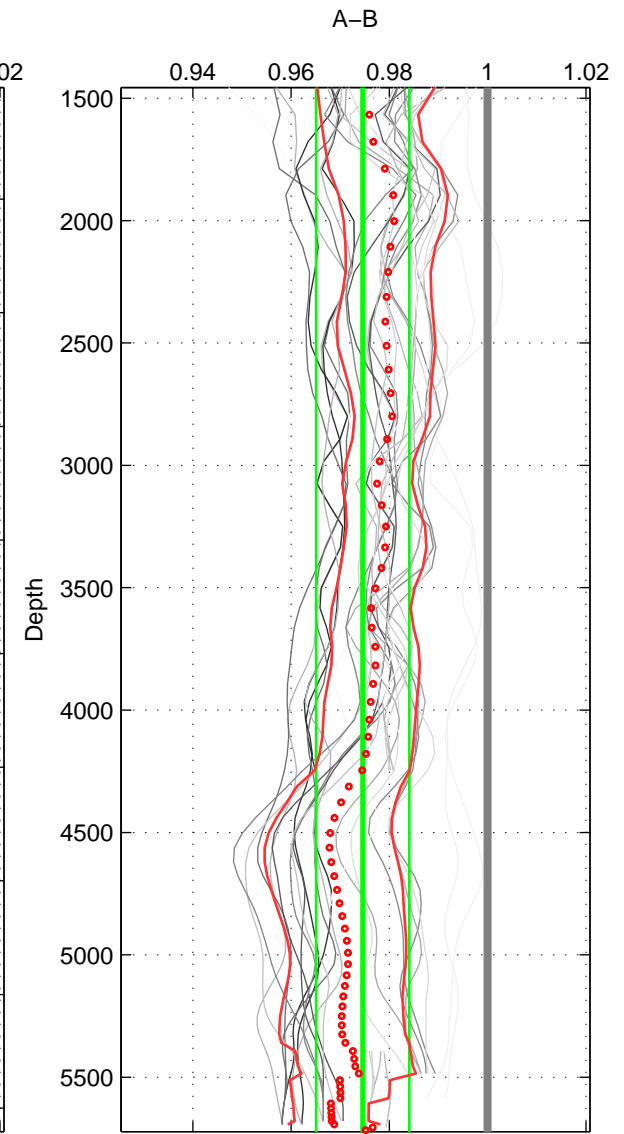

Cruise A (red). Date: May 1985 Cruisename: 495-3
 Cruise B (blue). Date: Oct 2007 Cruisename: 613-4

*** "Favourite" values are means of spaces 1 2 3.

	Offset	O.StDev	Ratio	R.Stdev	Rating
SIGMA:	-0.069	0.028	0.974	0.011	5
THETA:	-0.062	0.029	0.976	0.011	5
DEPTH:	-0.065	0.024	0.975	0.009	5
FAV. :	-0.065	0.027	0.975	0.010	5

Profiles of A: 5
 Profiles of B: 8
 Diff profs : 28
 WMoffset (A-B): -0.069096
 WMoffset stdev: 0.027745
 WMratio (A/B): 0.97399
 WMratio stdev: 0.010532

Quality (1-5): 5

Profiles of A: 5
 Profiles of B: 8
 Diff profs : 28
 WMoffset (A-B): -0.062196
 WMoffset stdev: 0.028527
 WMratio (A/B): 0.97646
 WMratio stdev: 0.010855

Quality (1-5): 5

Profiles of A: 5
 Profiles of B: 8
 Diff profs : 28
 WMoffset (A-B): -0.064771
 WMoffset stdev: 0.024074
 WMratio (A/B): 0.97458
 WMratio stdev: 0.0094794

Quality (1-5): 5