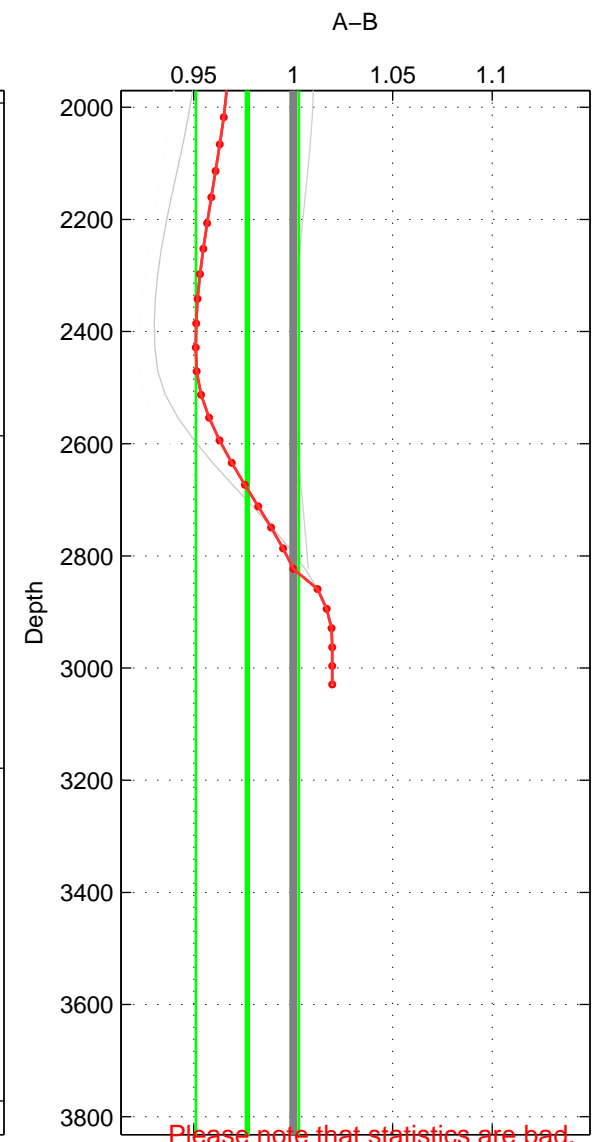

Cruise A (red). Date: Aug 2003 Cruisename: 40-18SN20030806
 Cruise B (blue). Date: May 2002 Cruisename: 51-32H120020505

*** "Favourite" values are those of space 2.

	Offset	O.StDev	Ratio	R.Stdev	Rating
SIGMA:	-0.040	0.013	0.960	0.013	2
THETA:	0.012	0.031	1.012	0.030	3
DEPTH:	-0.023	0.026	0.977	0.026	2
FAV. :	0.012	0.031	1.012	0.030	3

Profiles of A: 3
 Profiles of B: 3
 Diff profs : 3
 WMoffset (A-B): -0.040226
 WMoffset stdev: 0.013156
 WMratio (A/B): 0.96023
 WMratio stdev: 0.012725

Quality (1-5): 2

Profiles of A: 3
 Profiles of B: 3
 Diff profs : 5
 WMoffset (A-B): 0.012475
 WMoffset stdev: 0.030509
 WMratio (A/B): 1.0123
 WMratio stdev: 0.029846

Quality (1-5): 3

Profiles of A: 2
 Profiles of B: 3
 Diff profs : 3
 WMoffset (A-B): -0.023484
 WMoffset stdev: 0.026335
 WMratio (A/B): 0.97693
 WMratio stdev: 0.025851

Quality (1-5): 2