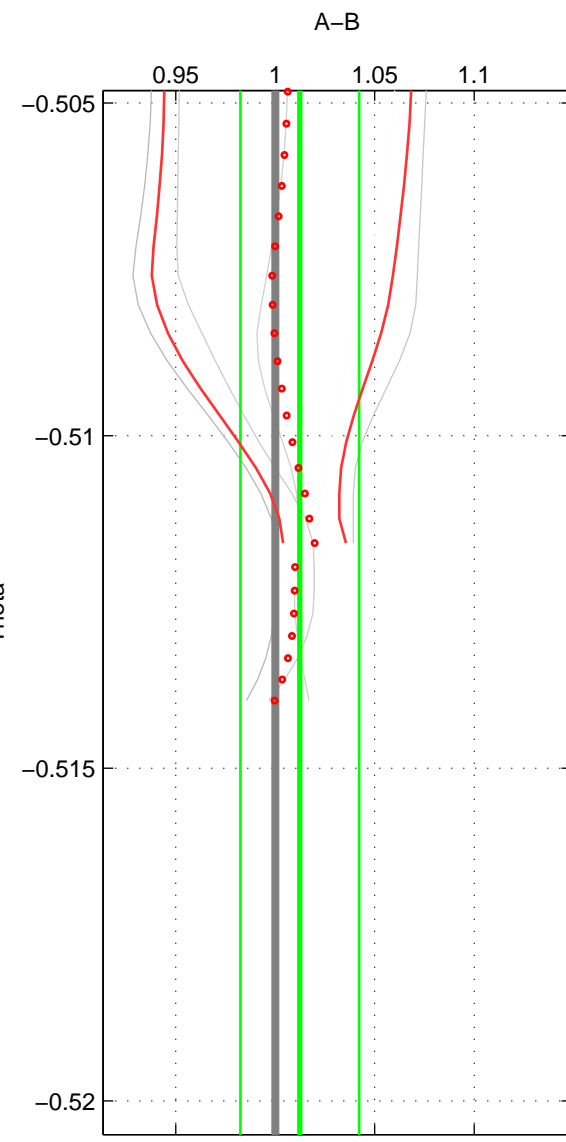

Cruise A (red). Date: Aug 2003 Cruisename: 40-18SN20030806
 Cruise B (blue). Date: May 2002 Cruisename: 51-32H120020505

*** "Favourite" values are those of space 2.

	Offset	O.StDev	Ratio	R.Stdev	Rating
SIGMA:	-0.040	0.013	0.960	0.013	2
THETA:	0.012	0.031	1.012	0.030	3
DEPTH:	-0.023	0.026	0.977	0.026	2
FAV. :	0.012	0.031	1.012	0.030	3

Profiles of A: 3
 Profiles of B: 3
 Diff profs : 3
 WMoffset (A-B): -0.040226
 WMoffset stdev: 0.013156
 WMratio (A/B): 0.96023
 WMratio stdev: 0.012725

Quality (1-5): 2

Profiles of A: 3
 Profiles of B: 3
 Diff profs : 5
 WMoffset (A-B): 0.012475
 WMoffset stdev: 0.030509
 WMratio (A/B): 1.0123
 WMratio stdev: 0.029846

Quality (1-5): 3

Profiles of A: 2
 Profiles of B: 3
 Diff profs : 3
 WMoffset (A-B): -0.023484
 WMoffset stdev: 0.026335
 WMratio (A/B): 0.97693
 WMratio stdev: 0.025851

Quality (1-5): 2