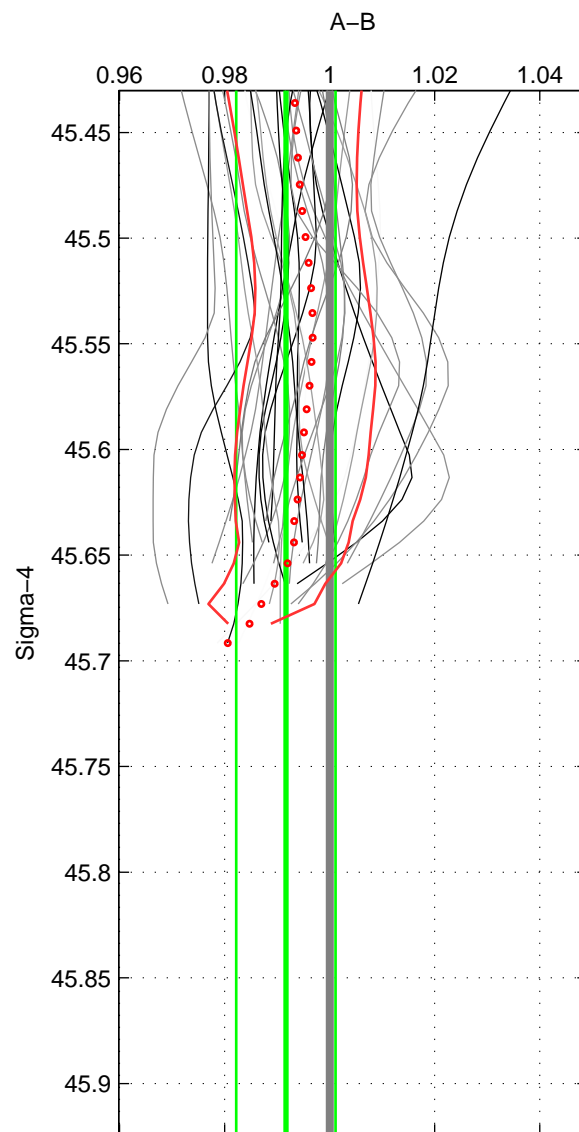

Cruise A (red). Date: Jul 2004 Cruisename: 666-49UF20040616

Cruise B (blue). Date: Oct 1998 Cruisename: 686-49UP19980916

*** "Favourite" values are those of space 2.

	Offset	O.StDev	Ratio	R.Stdev	Rating
SIGMA:	-0.024	0.027	0.992	0.009	4
THETA:	-0.027	0.030	0.991	0.010	5
DEPTH:	-0.014	0.004	0.995	0.001	3
FAV. :	-0.027	0.030	0.991	0.010	5

Profiles of A: 26
 Profiles of B: 20
 Diff profs : 32
 WMoffset (A-B): -0.024174
 WMoffset stdev: 0.027209
 WMratio (A/B): 0.99168
 WMratio stdev: 0.0094486

Quality (1-5): 4

Profiles of A: 26
 Profiles of B: 20
 Diff profs : 32
 WMoffset (A-B): -0.026599
 WMoffset stdev: 0.03037
 WMratio (A/B): 0.99086
 WMratio stdev: 0.010437

Quality (1-5): 5

Profiles of A: 26
 Profiles of B: 20
 Diff profs : 32
 WMoffset (A-B): -0.014294
 WMoffset stdev: 0.003597
 WMratio (A/B): 0.99504
 WMratio stdev: 0.0013277

Quality (1-5): 3

Please note that statistics are bad.