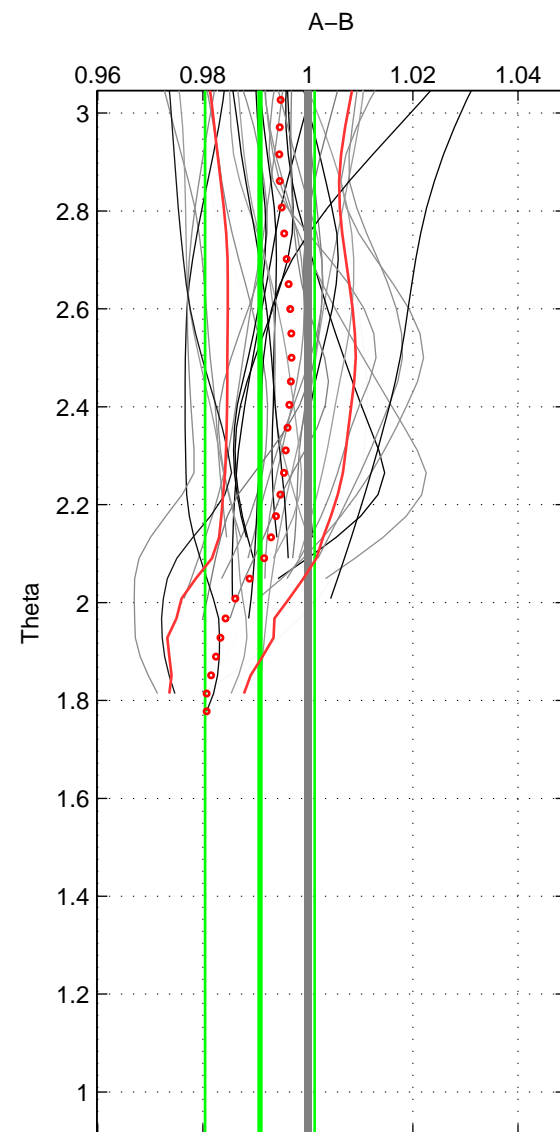

Cruise A (red). Date: Jul 2004 Cruisename: 666-49UF20040616

Cruise B (blue). Date: Oct 1998 Cruisename: 686-49UP19980916

*** "Favourite" values are those of space 2.

	Offset	O.StDev	Ratio	R.Stdev	Rating
SIGMA:	-0.024	0.027	0.992	0.009	4
THETA:	-0.027	0.030	0.991	0.010	5
DEPTH:	-0.014	0.004	0.995	0.001	3
FAV. :	-0.027	0.030	0.991	0.010	5

Profiles of A: 26
 Profiles of B: 20
 Diff profs : 32
 WMoffset (A-B): -0.024174
 WMoffset stdev: 0.027209
 WMratio (A/B): 0.99168
 WMratio stdev: 0.0094486

Quality (1-5): 4

Profiles of A: 26
 Profiles of B: 20
 Diff profs : 32
 WMoffset (A-B): -0.026599
 WMoffset stdev: 0.03037
 WMratio (A/B): 0.99086
 WMratio stdev: 0.010437

Quality (1-5): 5

Profiles of A: 26
 Profiles of B: 20
 Diff profs : 32
 WMoffset (A-B): -0.014294
 WMoffset stdev: 0.003597
 WMratio (A/B): 0.99504
 WMratio stdev: 0.0013277

Quality (1-5): 3

Please note that statistics are bad.