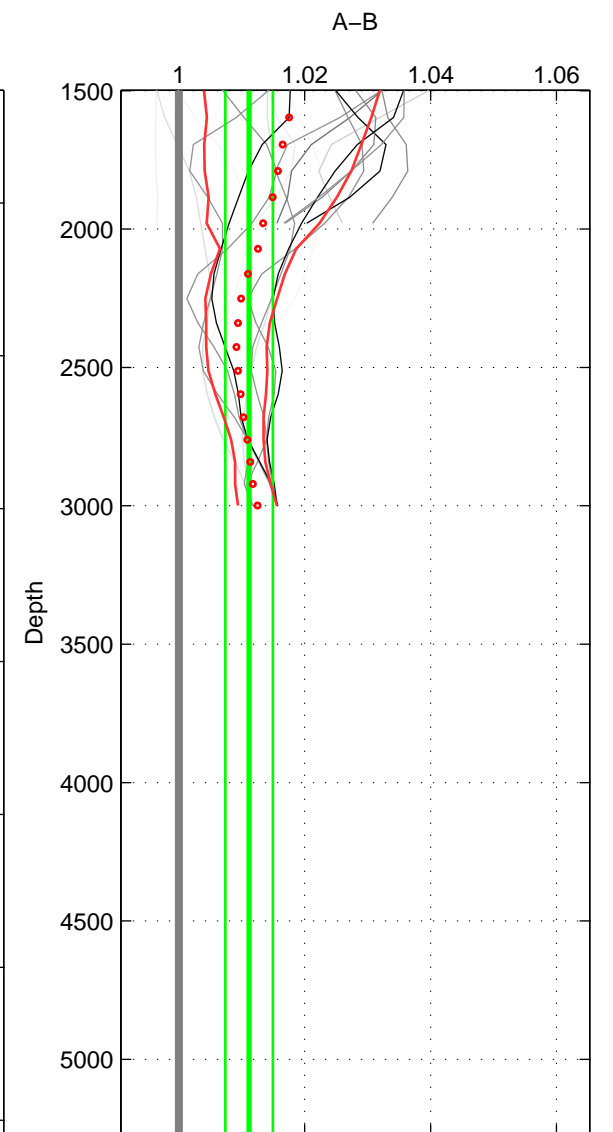

Cruise A (red). Date: Nov 1995 Cruisename: 625-49RY19951115
 Cruise B (blue). Date: Feb 2004 Cruisename: 664-49UF20040120

*** "Favourite" values are means of spaces 1 2.

	Offset	O.StDev	Ratio	R.Stdev	Rating
SIGMA:	0.040	0.006	1.016	0.002	4
THETA:	0.058	0.005	1.023	0.002	4
DEPTH:	0.029	0.010	1.011	0.004	3
FAV.:	0.049	0.005	1.019	0.002	4

Profiles of A: 9
 Profiles of B: 6
 Diff profs : 21
 WMoffset (A-B): 0.040135
 WMoffset stdev: 0.0056405
 WMratio (A/B): 1.0156
 WMratio stdev: 0.002229

Quality (1-5): 4

Profiles of A: 9
 Profiles of B: 6
 Diff profs : 21
 WMoffset (A-B): 0.058474
 WMoffset stdev: 0.0050105
 WMratio (A/B): 1.0234
 WMratio stdev: 0.0020575

Quality (1-5): 4

Profiles of A: 9
 Profiles of B: 6
 Diff profs : 21
 WMoffset (A-B): 0.028952
 WMoffset stdev: 0.0097245
 WMratio (A/B): 1.0111
 WMratio stdev: 0.0037816

Quality (1-5): 3