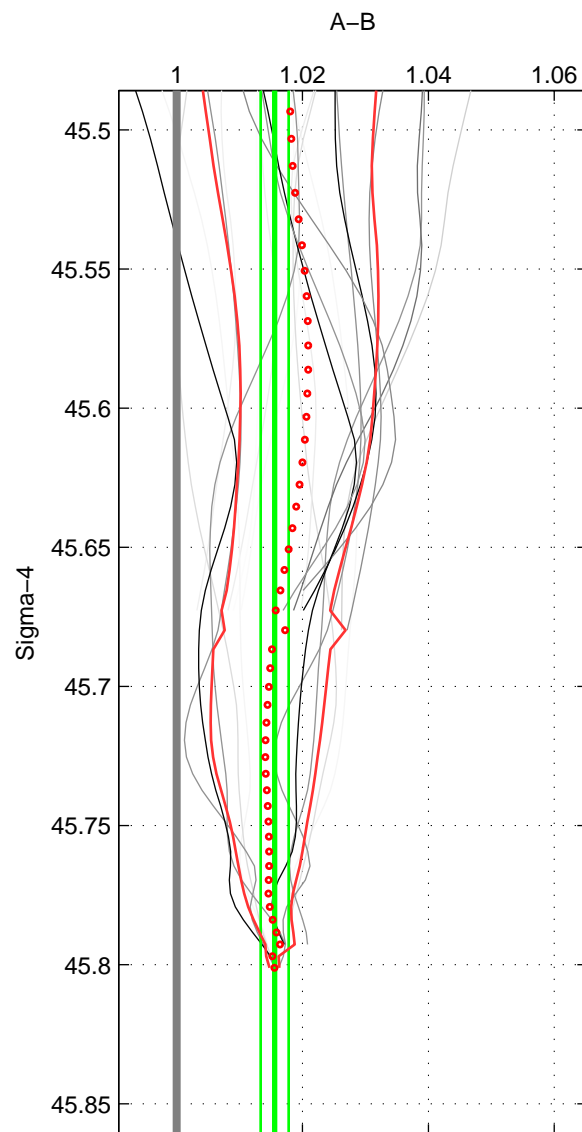

Cruise A (red). Date: Nov 1995 Cruisename: 625-49RY19951115
 Cruise B (blue). Date: Feb 2004 Cruisename: 664-49UF20040120

*** "Favourite" values are means of spaces 1 2.

	Offset	O.StDev	Ratio	R.Stdev	Rating
SIGMA:	0.040	0.006	1.016	0.002	4
THETA:	0.058	0.005	1.023	0.002	4
DEPTH:	0.029	0.010	1.011	0.004	3
FAV.:	0.049	0.005	1.019	0.002	4

Profiles of A: 9
 Profiles of B: 6
 Diff profs : 21
 WMoffset (A-B): 0.040135
 WMoffset stdev: 0.0056405
 WMratio (A/B): 1.0156
 WMratio stdev: 0.002229

Quality (1-5): 4

Profiles of A: 9
 Profiles of B: 6
 Diff profs : 21
 WMoffset (A-B): 0.058474
 WMoffset stdev: 0.0050105
 WMratio (A/B): 1.0234
 WMratio stdev: 0.0020575

Quality (1-5): 4

Profiles of A: 9
 Profiles of B: 6
 Diff profs : 21
 WMoffset (A-B): 0.028952
 WMoffset stdev: 0.0097245
 WMratio (A/B): 1.0111
 WMratio stdev: 0.0037816

Quality (1-5): 3