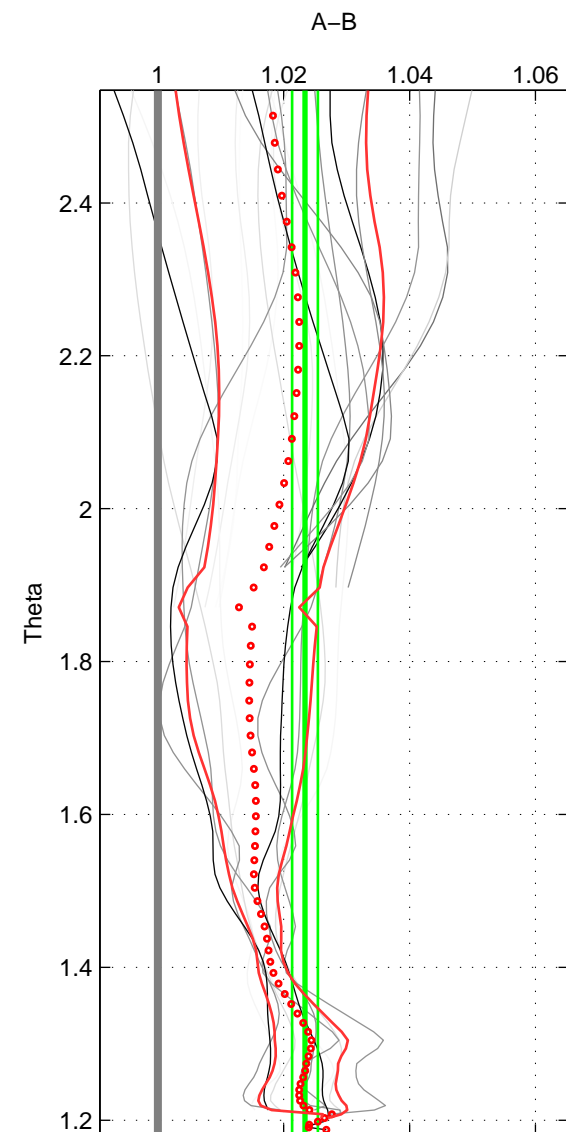

Cruise A (red). Date: Nov 1995 Cruisename: 625-49RY19951115
 Cruise B (blue). Date: Feb 2004 Cruisename: 664-49UF20040120

*** "Favourite" values are means of spaces 1 2.

	Offset	O.StDev	Ratio	R.Stdev	Rating
SIGMA:	0.040	0.006	1.016	0.002	4
THETA:	0.058	0.005	1.023	0.002	4
DEPTH:	0.029	0.010	1.011	0.004	3
FAV.:	0.049	0.005	1.019	0.002	4

Profiles of A: 9
 Profiles of B: 6
 Diff profs : 21
 WMoffset (A-B): 0.040135
 WMoffset stdev: 0.0056405
 WMratio (A/B): 1.0156
 WMratio stdev: 0.002229

Quality (1-5): 4

Profiles of A: 9
 Profiles of B: 6
 Diff profs : 21
 WMoffset (A-B): 0.058474
 WMoffset stdev: 0.0050105
 WMratio (A/B): 1.0234
 WMratio stdev: 0.0020575

Quality (1-5): 4

Profiles of A: 9
 Profiles of B: 6
 Diff profs : 21
 WMoffset (A-B): 0.028952
 WMoffset stdev: 0.0097245
 WMratio (A/B): 1.0111
 WMratio stdev: 0.0037816

Quality (1-5): 3