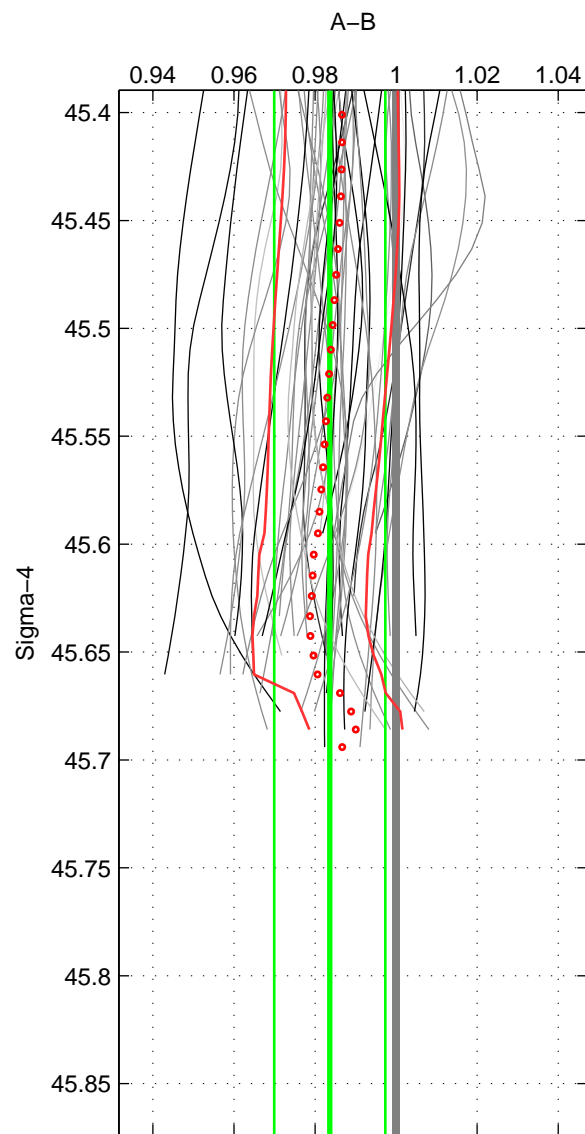

Cruise A (red). Date: Jul 2001 Cruisename: 656-49UF20010710

Cruise B (blue). Date: Jul 2007 Cruisename: 716-49UP20070724

\*\*\* "Favourite" values are means of spaces 1 2.

	Offset	O.StDev	Ratio	R.Stdev	Rating
SIGMA:	-0.045	0.038	0.984	0.014	5
THETA:	-0.044	0.037	0.984	0.014	5
DEPTH:	-0.052	0.004	0.981	0.002	3
FAV. :	-0.045	0.038	0.984	0.014	5

Profiles of A: 34  
 Profiles of B: 14  
 Diff profs : 46  
 WMoffset (A-B): -0.04531  
 WMoffset stdev: 0.038009  
 WMratio (A/B): 0.98365  
 WMratio stdev: 0.013709

Quality (1-5): 5

Profiles of A: 34  
 Profiles of B: 14  
 Diff profs : 46  
 WMoffset (A-B): -0.044  
 WMoffset stdev: 0.037407  
 WMratio (A/B): 0.98409  
 WMratio stdev: 0.013528

Quality (1-5): 5

Profiles of A: 34  
 Profiles of B: 14  
 Diff profs : 46  
 WMoffset (A-B): -0.051588  
 WMoffset stdev: 0.0039357  
 WMratio (A/B): 0.98129  
 WMratio stdev: 0.0016419

Quality (1-5): 3