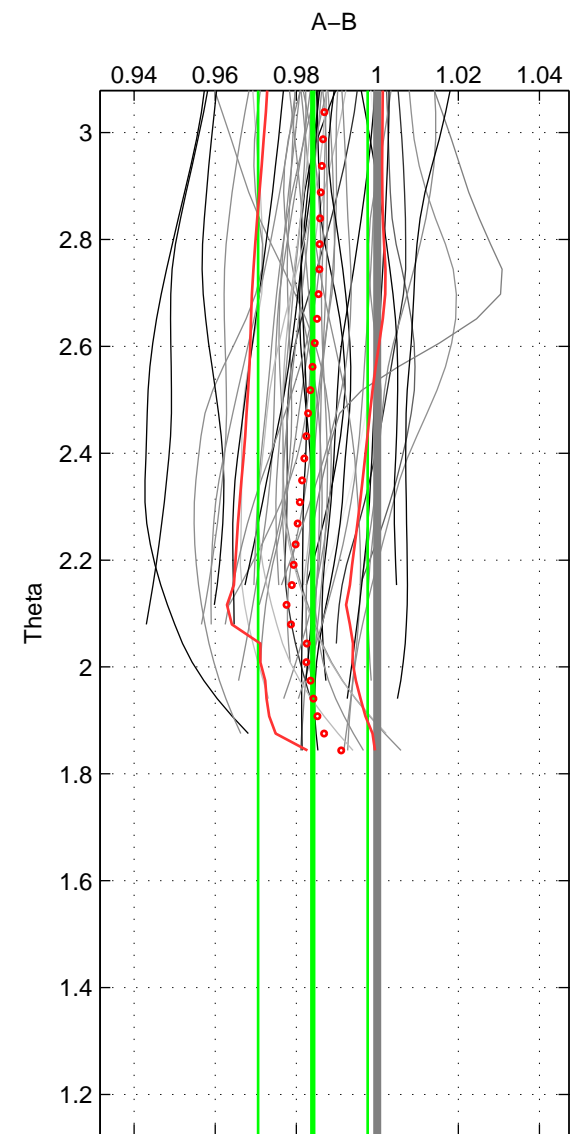

Cruise A (red). Date: Jul 2001 Cruisename: 656-49UF20010710

Cruise B (blue). Date: Jul 2007 Cruisename: 716-49UP20070724

\*\*\* "Favourite" values are means of spaces 1 2.

	Offset	O.StDev	Ratio	R.Stdev	Rating
SIGMA:	-0.045	0.038	0.984	0.014	5
THETA:	-0.044	0.037	0.984	0.014	5
DEPTH:	-0.052	0.004	0.981	0.002	3
FAV. :	-0.045	0.038	0.984	0.014	5

Profiles of A: 34  
 Profiles of B: 14  
 Diff profs : 46  
 WMoffset (A-B): -0.04531  
 WMoffset stdev: 0.038009  
 WMratio (A/B): 0.98365  
 WMratio stdev: 0.013709

Quality (1-5): 5

Profiles of A: 34  
 Profiles of B: 14  
 Diff profs : 46  
 WMoffset (A-B): -0.044  
 WMoffset stdev: 0.037407  
 WMratio (A/B): 0.98409  
 WMratio stdev: 0.013528

Quality (1-5): 5

Profiles of A: 34  
 Profiles of B: 14  
 Diff profs : 46  
 WMoffset (A-B): -0.051588  
 WMoffset stdev: 0.0039357  
 WMratio (A/B): 0.98129  
 WMratio stdev: 0.0016419

Quality (1-5): 3