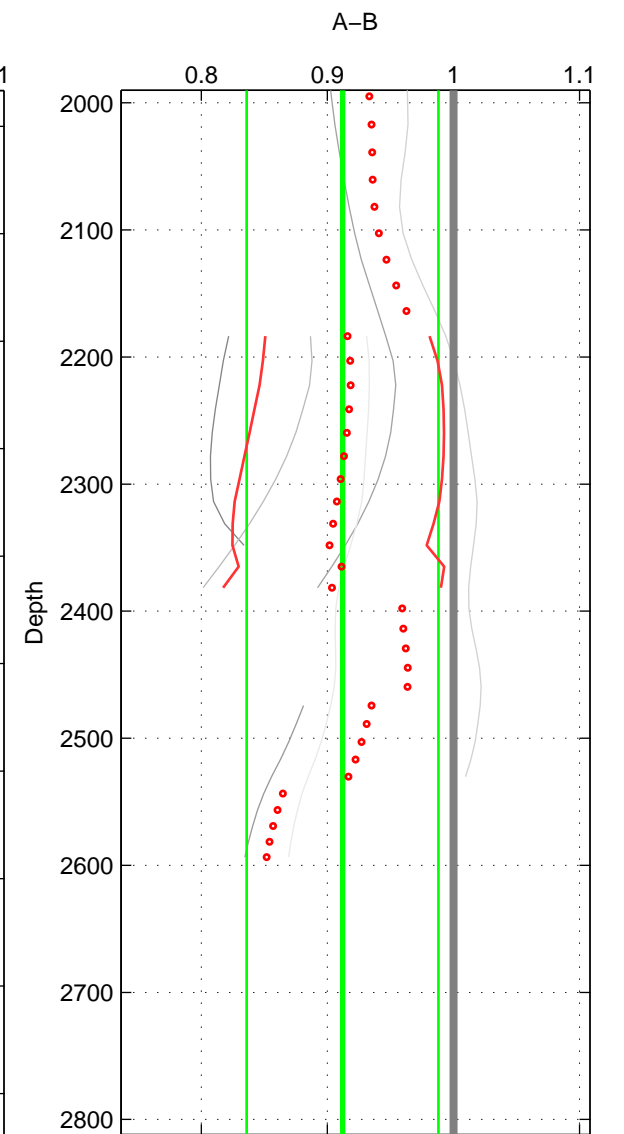

Cruise A (red). Date: Jan 2011 Cruisename: 280-45CE20110103

Cruise B (blue). Date: Apr 1991 Cruisename: 297-64TR19910408

*** "Favourite" values are means of spaces 1 2 3.

	Offset	O.StDev	Ratio	R.Stdev	Rating
SIGMA:	-0.080	0.053	0.938	0.040	2
THETA:	-0.103	0.048	0.920	0.036	2
DEPTH:	-0.115	0.103	0.912	0.076	2
FAV.:	-0.099	0.068	0.924	0.051	2

Profiles of A: 3
 Profiles of B: 3
 Diff profs : 8
 WMoffset (A-B): -0.080379
 WMoffset stdev: 0.053227
 WMratio (A/B): 0.93812
 WMratio stdev: 0.039765

Quality (1-5): 2

Profiles of A: 3
 Profiles of B: 3
 Diff profs : 8
 WMoffset (A-B): -0.10268
 WMoffset stdev: 0.047609
 WMratio (A/B): 0.92038
 WMratio stdev: 0.035884

Quality (1-5): 2

Profiles of A: 3
 Profiles of B: 3
 Diff profs : 6
 WMoffset (A-B): -0.11544
 WMoffset stdev: 0.10339
 WMratio (A/B): 0.91206
 WMratio stdev: 0.076099

Quality (1-5): 2