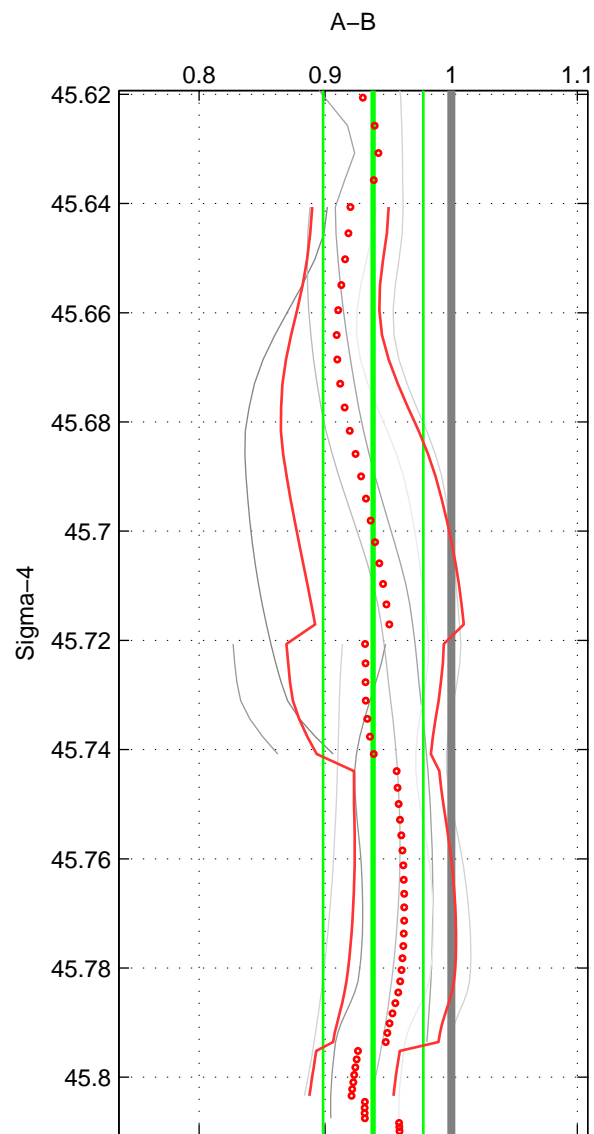

Cruise A (red). Date: Jan 2011 Cruisename: 280-45CE20110103

Cruise B (blue). Date: Apr 1991 Cruisename: 297-64TR19910408

*** "Favourite" values are means of spaces 1 2 3.

	Offset	O.StDev	Ratio	R.Stdev	Rating
SIGMA:	-0.080	0.053	0.938	0.040	2
THETA:	-0.103	0.048	0.920	0.036	2
DEPTH:	-0.115	0.103	0.912	0.076	2
FAV.:	-0.099	0.068	0.924	0.051	2

Profiles of A: 3
 Profiles of B: 3
 Diff profs : 8
 WMoffset (A-B): -0.080379
 WMoffset stdev: 0.053227
 WMratio (A/B): 0.93812
 WMratio stdev: 0.039765

Quality (1-5): 2

Profiles of A: 3
 Profiles of B: 3
 Diff profs : 8
 WMoffset (A-B): -0.10268
 WMoffset stdev: 0.047609
 WMratio (A/B): 0.92038
 WMratio stdev: 0.035884

Quality (1-5): 2

Profiles of A: 3
 Profiles of B: 3
 Diff profs : 6
 WMoffset (A-B): -0.11544
 WMoffset stdev: 0.10339
 WMratio (A/B): 0.91206
 WMratio stdev: 0.076099

Quality (1-5): 2