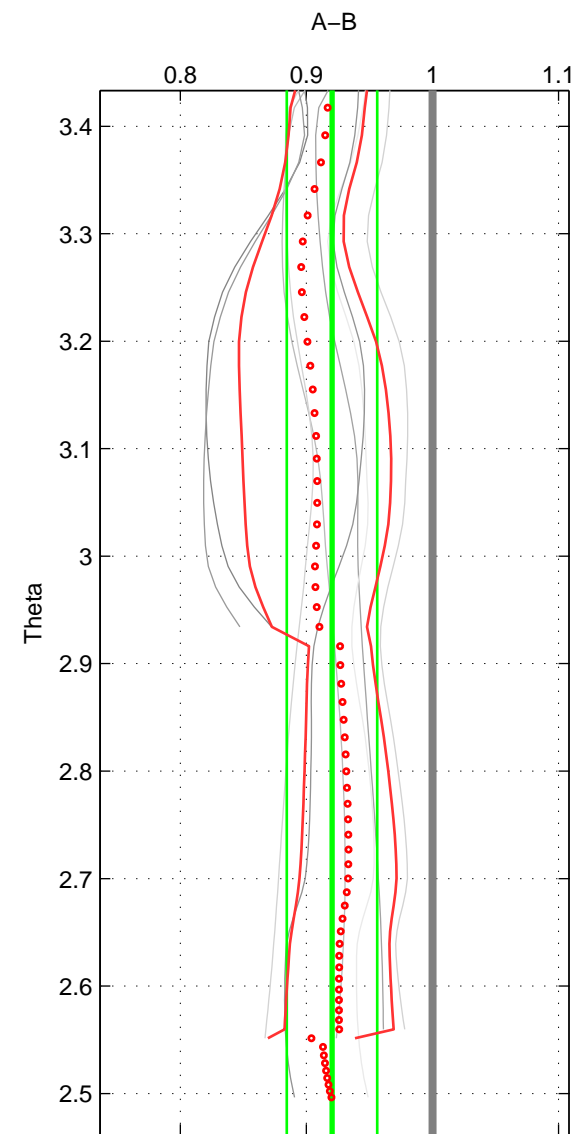

Cruise A (red). Date: Jan 2011 Cruisename: 280-45CE20110103

Cruise B (blue). Date: Apr 1991 Cruisename: 297-64TR19910408

*** "Favourite" values are means of spaces 1 2 3.

	Offset	O.StDev	Ratio	R.Stdev	Rating
SIGMA:	-0.080	0.053	0.938	0.040	2
THETA:	-0.103	0.048	0.920	0.036	2
DEPTH:	-0.115	0.103	0.912	0.076	2
FAV.:	-0.099	0.068	0.924	0.051	2

Profiles of A: 3
 Profiles of B: 3
 Diff profs : 8
 WMoffset (A-B): -0.080379
 WMoffset stdev: 0.053227
 WMratio (A/B): 0.93812
 WMratio stdev: 0.039765

Quality (1-5): 2

Profiles of A: 3
 Profiles of B: 3
 Diff profs : 8
 WMoffset (A-B): -0.10268
 WMoffset stdev: 0.047609
 WMratio (A/B): 0.92038
 WMratio stdev: 0.035884

Quality (1-5): 2

Profiles of A: 3
 Profiles of B: 3
 Diff profs : 6
 WMoffset (A-B): -0.11544
 WMoffset stdev: 0.10339
 WMratio (A/B): 0.91206
 WMratio stdev: 0.076099

Quality (1-5): 2