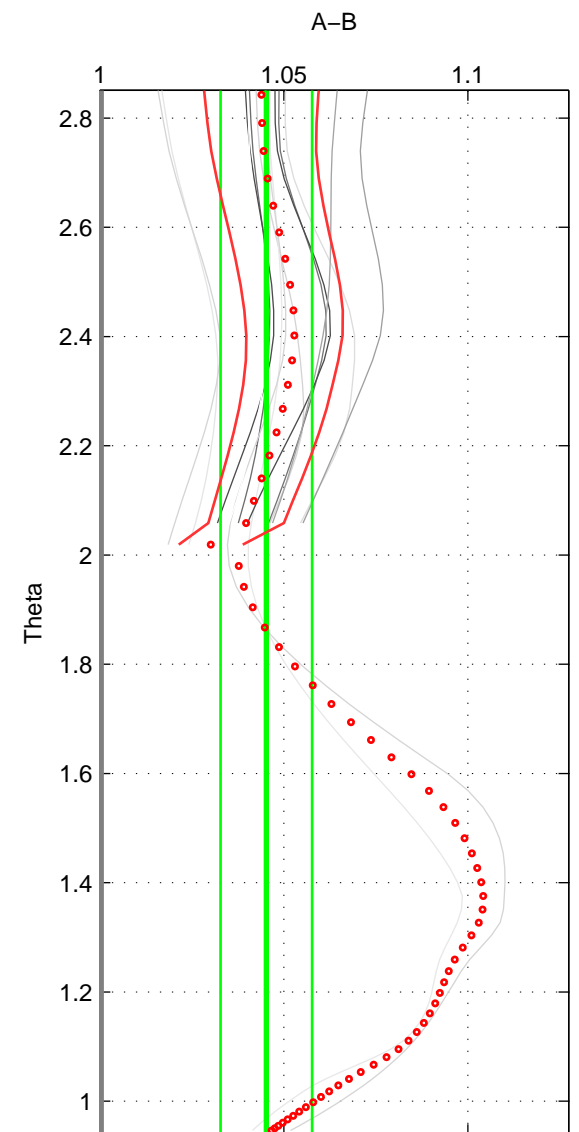

Cruise A (red). Date: Mar 1989 Cruisename: 507-32MW19890206

Cruise B (blue). Date: Feb 2002 Cruisename: 657-49UF20020117

*** "Favourite" values are means of spaces 1 2.

	Offset	O.StDev	Ratio	R.Stdev	Rating
SIGMA:	0.125	0.034	1.046	0.013	3
THETA:	0.122	0.033	1.045	0.012	3
DEPTH:	0.134	0.009	1.050	0.003	2
FAV.:	0.123	0.033	1.046	0.013	3

Profiles of A: 4
 Profiles of B: 4
 Diff profs : 13
 WMoffset (A-B): 0.12509
 WMoffset stdev: 0.033587
 WMratio (A/B): 1.0464
 WMratio stdev: 0.012808

Quality (1-5): 3

Profiles of A: 4
 Profiles of B: 4
 Diff profs : 13
 WMoffset (A-B): 0.1218
 WMoffset stdev: 0.032621
 WMratio (A/B): 1.0452
 WMratio stdev: 0.012446

Quality (1-5): 3

Profiles of A: 4
 Profiles of B: 4
 Diff profs : 13
 WMoffset (A-B): 0.13436
 WMoffset stdev: 0.008573
 WMratio (A/B): 1.0499
 WMratio stdev: 0.0032728

Quality (1-5): 2

Please note that statistics are bad.