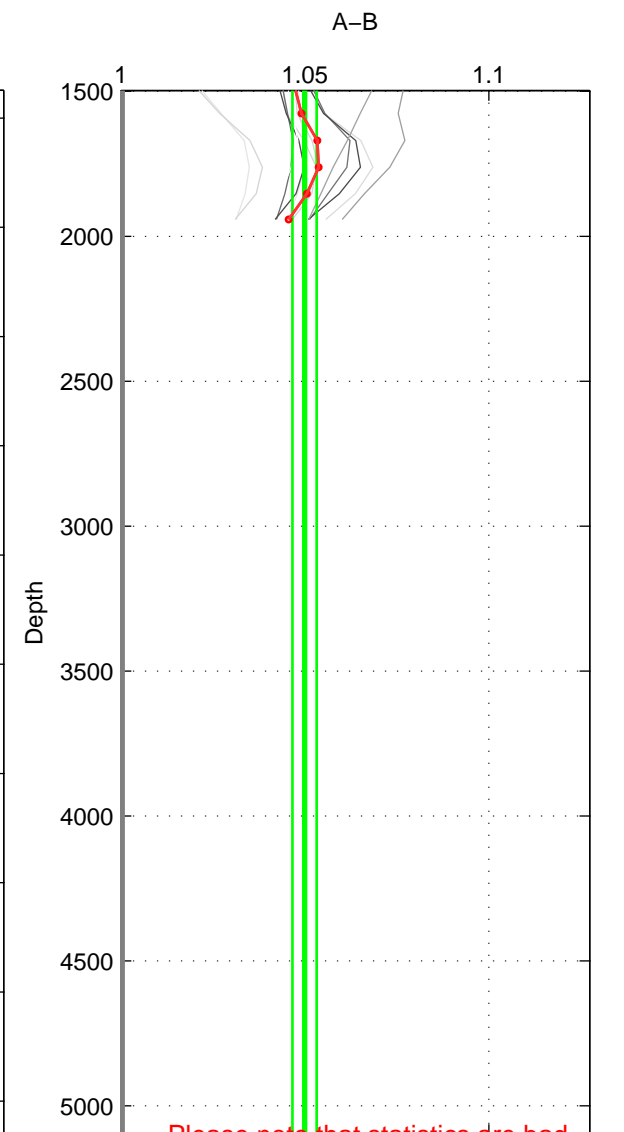

Cruise A (red). Date: Mar 1989 Cruisename: 507-32MW19890206

Cruise B (blue). Date: Feb 2002 Cruisename: 657-49UF20020117

*** "Favourite" values are means of spaces 1 2.

	Offset	O.StDev	Ratio	R.Stdev	Rating
SIGMA:	0.125	0.034	1.046	0.013	3
THETA:	0.122	0.033	1.045	0.012	3
DEPTH:	0.134	0.009	1.050	0.003	2
FAV.:	0.123	0.033	1.046	0.013	3

Profiles of A: 4
 Profiles of B: 4
 Diff profs : 13
 WMoffset (A-B): 0.12509
 WMoffset stdev: 0.033587
 WMratio (A/B): 1.0464
 WMratio stdev: 0.012808

Quality (1-5): 3

Profiles of A: 4
 Profiles of B: 4
 Diff profs : 13
 WMoffset (A-B): 0.1218
 WMoffset stdev: 0.032621
 WMratio (A/B): 1.0452
 WMratio stdev: 0.012446

Quality (1-5): 3

Profiles of A: 4
 Profiles of B: 4
 Diff profs : 13
 WMoffset (A-B): 0.13436
 WMoffset stdev: 0.008573
 WMratio (A/B): 1.0499
 WMratio stdev: 0.0032728

Quality (1-5): 2

Please note that statistics are bad.