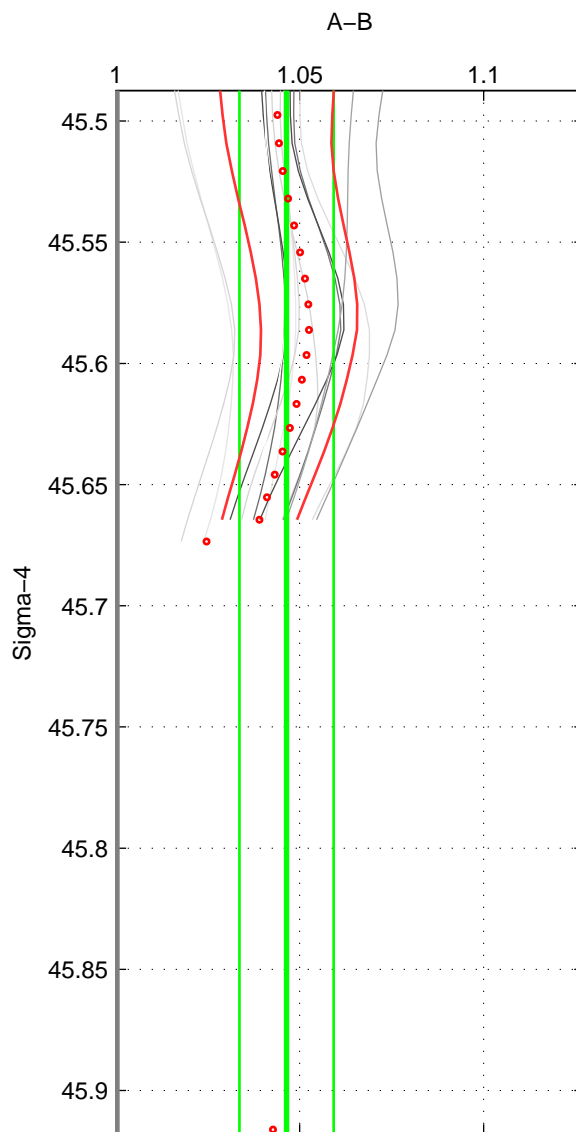

Cruise A (red). Date: Mar 1989 Cruisename: 507-32MW19890206

Cruise B (blue). Date: Feb 2002 Cruisename: 657-49UF20020117

*** "Favourite" values are means of spaces 1 2.

	Offset	O.StDev	Ratio	R.Stdev	Rating
SIGMA:	0.125	0.034	1.046	0.013	3
THETA:	0.122	0.033	1.045	0.012	3
DEPTH:	0.134	0.009	1.050	0.003	2
FAV.:	0.123	0.033	1.046	0.013	3

Profiles of A: 4
 Profiles of B: 4
 Diff profs : 13
 WMoffset (A-B): 0.12509
 WMoffset stdev: 0.033587
 WMratio (A/B): 1.0464
 WMratio stdev: 0.012808

Quality (1-5): 3

Profiles of A: 4
 Profiles of B: 4
 Diff profs : 13
 WMoffset (A-B): 0.1218
 WMoffset stdev: 0.032621
 WMratio (A/B): 1.0452
 WMratio stdev: 0.012446

Quality (1-5): 3

Profiles of A: 4
 Profiles of B: 4
 Diff profs : 13
 WMoffset (A-B): 0.13436
 WMoffset stdev: 0.008573
 WMratio (A/B): 1.0499
 WMratio stdev: 0.0032728

Quality (1-5): 2

Please note that statistics are bad.