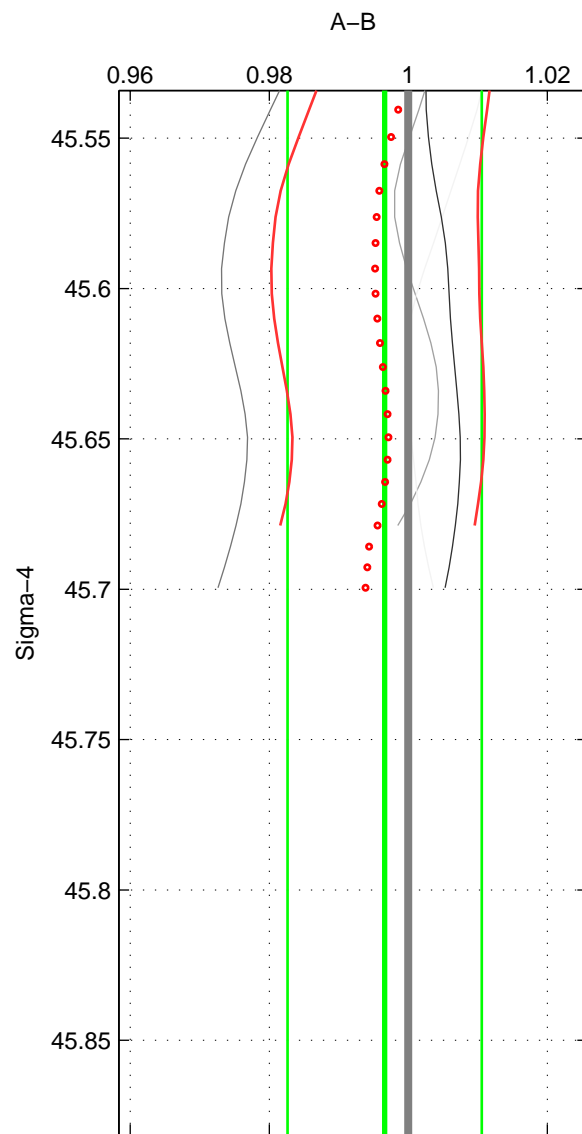

Cruise A (red). Date: May 1999 Cruisename: 687-49UP19990419

Cruise B (blue). Date: May 2003 Cruisename: 699-49UP20030425

*** "Favourite" values are means of spaces 1 2.

	Offset	O.StDev	Ratio	R.Stdev	Rating
SIGMA:	-0.011	0.042	0.997	0.014	3
THETA:	-0.013	0.042	0.996	0.014	3
DEPTH:	-0.002	0.003	0.999	0.001	2
FAV. :	-0.012	0.042	0.996	0.014	3

Profiles of A: 3
 Profiles of B: 4
 Diff profs : 4
 WMoffset (A-B): -0.010541
 WMoffset stdev: 0.042321
 WMratio (A/B): 0.99661
 WMratio stdev: 0.013964

Quality (1-5): 3

Profiles of A: 3
 Profiles of B: 4
 Diff profs : 4
 WMoffset (A-B): -0.013242
 WMoffset stdev: 0.042264
 WMratio (A/B): 0.9957
 WMratio stdev: 0.013954

Quality (1-5): 3

Profiles of A: 3
 Profiles of B: 4
 Diff profs : 4
 WMoffset (A-B): -0.0023599
 WMoffset stdev: 0.0031292
 WMratio (A/B): 0.99936
 WMratio stdev: 0.0010507

Quality (1-5): 2

Please note that statistics are bad.