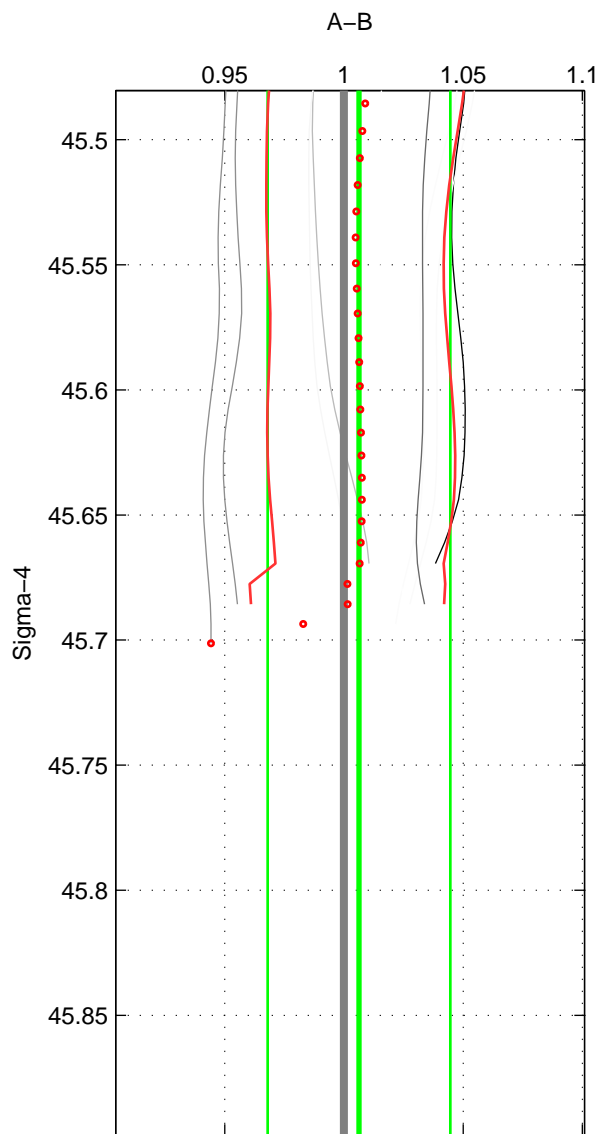

Cruise A (red). Date: Sep 1999 Cruisename: 554-49HG19990804

Cruise B (blue). Date: Jul 2005 Cruisename: 669-49UF20050615

*** "Favourite" values are means of spaces 1 2.

	Offset	O.StDev	Ratio	R.Stdev	Rating
SIGMA:	0.017	0.112	1.006	0.038	4
THETA:	0.014	0.114	1.005	0.039	4
DEPTH:	0.013	0.004	1.005	0.001	3
FAV.:	0.015	0.113	1.006	0.039	4

Profiles of A: 4
 Profiles of B: 9
 Diff profs : 9
 WMoffset (A-B): 0.016556
 WMoffset stdev: 0.11237
 WMratio (A/B): 1.0063
 WMratio stdev: 0.038304

Quality (1-5): 4

Profiles of A: 4
 Profiles of B: 9
 Diff profs : 9
 WMoffset (A-B): 0.013859
 WMoffset stdev: 0.1144
 WMratio (A/B): 1.0054
 WMratio stdev: 0.038947

Quality (1-5): 4

Profiles of A: 4
 Profiles of B: 9
 Diff profs : 9
 WMoffset (A-B): 0.012531
 WMoffset stdev: 0.0043258
 WMratio (A/B): 1.0049
 WMratio stdev: 0.0014215

Quality (1-5): 3

Please note that statistics are bad.