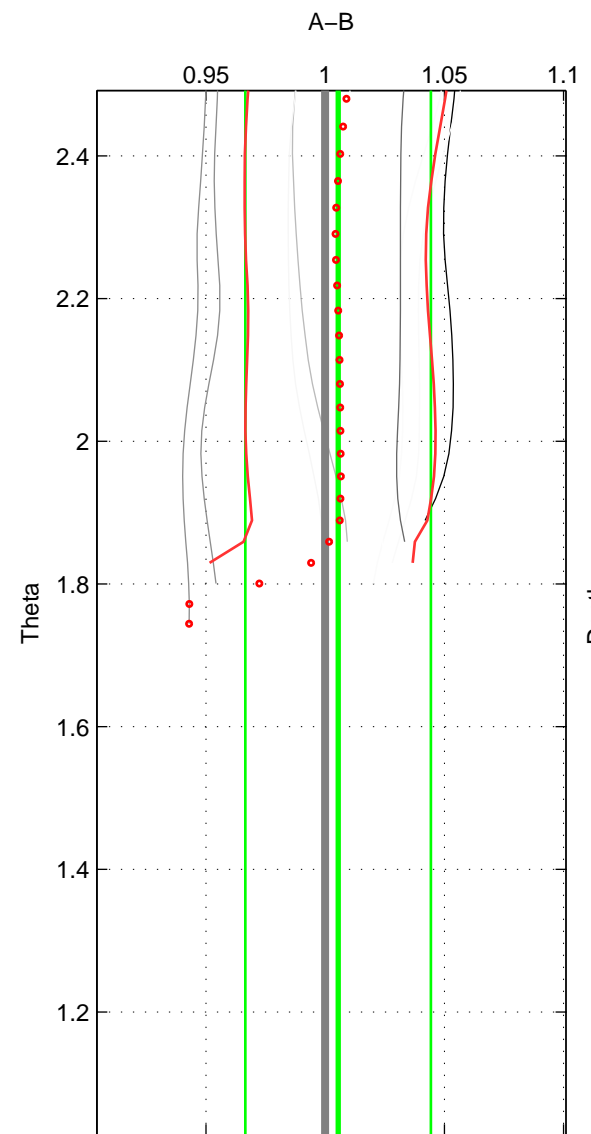

Cruise A (red). Date: Sep 1999 Cruisename: 554-49HG19990804

Cruise B (blue). Date: Jul 2005 Cruisename: 669-49UF20050615

*** "Favourite" values are means of spaces 1 2.

	Offset	O.StDev	Ratio	R.Stdev	Rating
SIGMA:	0.017	0.112	1.006	0.038	4
THETA:	0.014	0.114	1.005	0.039	4
DEPTH:	0.013	0.004	1.005	0.001	3
FAV.:	0.015	0.113	1.006	0.039	4

Profiles of A: 4
 Profiles of B: 9
 Diff profs : 9
 WMoffset (A-B): 0.016556
 WMoffset stdev: 0.11237
 WMratio (A/B): 1.0063
 WMratio stdev: 0.038304

Quality (1-5): 4

Profiles of A: 4
 Profiles of B: 9
 Diff profs : 9
 WMoffset (A-B): 0.013859
 WMoffset stdev: 0.1144
 WMratio (A/B): 1.0054
 WMratio stdev: 0.038947

Quality (1-5): 4

Profiles of A: 4
 Profiles of B: 9
 Diff profs : 9
 WMoffset (A-B): 0.012531
 WMoffset stdev: 0.0043258
 WMratio (A/B): 1.0049
 WMratio stdev: 0.0014215

Quality (1-5): 3

Please note that statistics are bad.