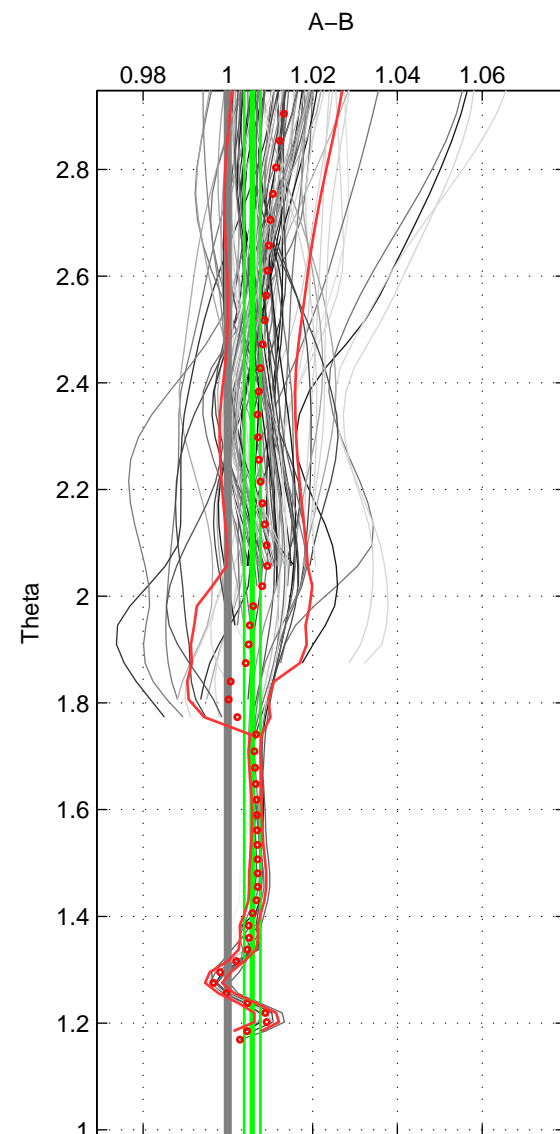

Cruise A (red). Date: Jun 2005 Cruisename: 605-49NZ20050525

Cruise B (blue). Date: Jul 2003 Cruisename: 662-49UF20030625

*** "Favourite" values are means of spaces 1 2.

	Offset	O.StDev	Ratio	R.Stdev	Rating
SIGMA:	0.017	0.005	1.006	0.002	5
THETA:	0.015	0.005	1.006	0.002	5
DEPTH:	0.016	0.006	1.006	0.002	4
FAV.:	0.016	0.005	1.006	0.002	5

Profiles of A: 63
 Profiles of B: 12
 Diff profs : 80
 WMoffset (A-B): 0.016775
 WMoffset stdev: 0.0048229
 WMratio (A/B): 1.0065
 WMratio stdev: 0.0018578

Quality (1-5): 5

Profiles of A: 63
 Profiles of B: 13
 Diff profs : 85
 WMoffset (A-B): 0.014946
 WMoffset stdev: 0.0049143
 WMratio (A/B): 1.0058
 WMratio stdev: 0.0019045

Quality (1-5): 5

Profiles of A: 63
 Profiles of B: 12
 Diff profs : 80
 WMoffset (A-B): 0.015641
 WMoffset stdev: 0.0055687
 WMratio (A/B): 1.0061
 WMratio stdev: 0.0021777

Quality (1-5): 4