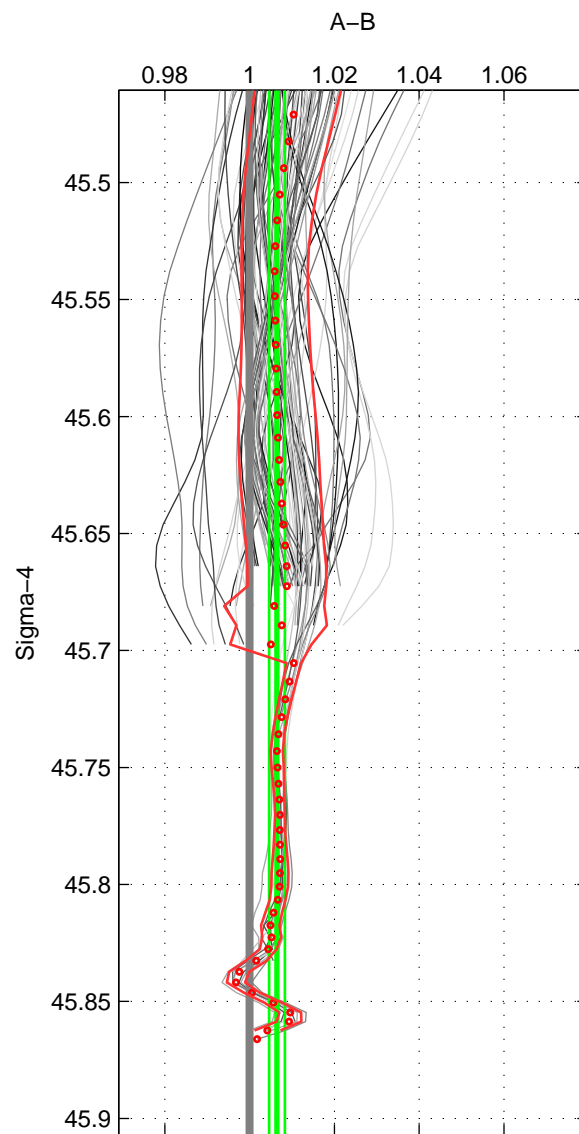

Cruise A (red). Date: Jun 2005 Cruisename: 605-49NZ20050525

Cruise B (blue). Date: Jul 2003 Cruisename: 662-49UF20030625

*** "Favourite" values are means of spaces 1 2.

	Offset	O.StDev	Ratio	R.Stdev	Rating
SIGMA:	0.017	0.005	1.006	0.002	5
THETA:	0.015	0.005	1.006	0.002	5
DEPTH:	0.016	0.006	1.006	0.002	4
FAV.:	0.016	0.005	1.006	0.002	5

Profiles of A: 63
 Profiles of B: 12
 Diff profs : 80
 WMoffset (A-B): 0.016775
 WMoffset stdev: 0.0048229
 WMratio (A/B): 1.0065
 WMratio stdev: 0.0018578

Quality (1-5): 5

Profiles of A: 63
 Profiles of B: 13
 Diff profs : 85
 WMoffset (A-B): 0.014946
 WMoffset stdev: 0.0049143
 WMratio (A/B): 1.0058
 WMratio stdev: 0.0019045

Quality (1-5): 5

Profiles of A: 63
 Profiles of B: 12
 Diff profs : 80
 WMoffset (A-B): 0.015641
 WMoffset stdev: 0.0055687
 WMratio (A/B): 1.0061
 WMratio stdev: 0.0021777

Quality (1-5): 4