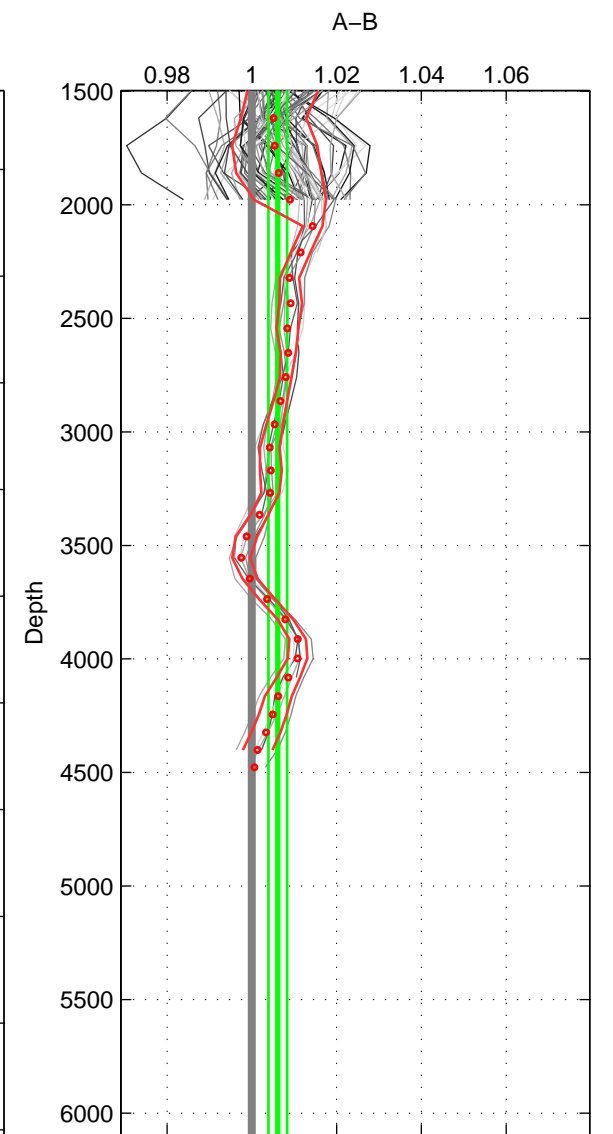

Cruise A (red). Date: Jun 2005 Cruisename: 605-49NZ20050525

Cruise B (blue). Date: Jul 2003 Cruisename: 662-49UF20030625

*** "Favourite" values are means of spaces 1 2.

	Offset	O.StDev	Ratio	R.Stdev	Rating
SIGMA:	0.017	0.005	1.006	0.002	5
THETA:	0.015	0.005	1.006	0.002	5
DEPTH:	0.016	0.006	1.006	0.002	4
FAV.:	0.016	0.005	1.006	0.002	5

Profiles of A: 63
 Profiles of B: 12
 Diff profs : 80
 WMoffset (A-B): 0.016775
 WMoffset stdev: 0.0048229
 WMratio (A/B): 1.0065
 WMratio stdev: 0.0018578

Quality (1-5): 5

Profiles of A: 63
 Profiles of B: 13
 Diff profs : 85
 WMoffset (A-B): 0.014946
 WMoffset stdev: 0.0049143
 WMratio (A/B): 1.0058
 WMratio stdev: 0.0019045

Quality (1-5): 5

Profiles of A: 63
 Profiles of B: 12
 Diff profs : 80
 WMoffset (A-B): 0.015641
 WMoffset stdev: 0.0055687
 WMratio (A/B): 1.0061
 WMratio stdev: 0.0021777

Quality (1-5): 4