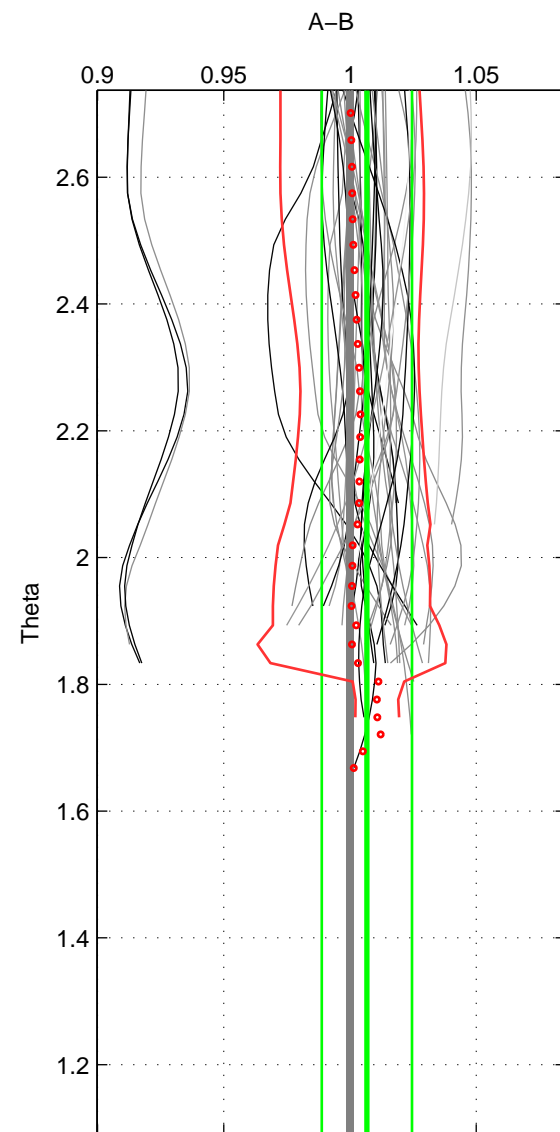

Cruise A (red). Date: Oct 1998 Cruisename: 686-49UP19980916

Cruise B (blue). Date: Jul 2002 Cruisename: 697-49UP20020620

*** "Favourite" values are means of spaces 1 2.

	Offset	O.StDev	Ratio	R.Stdev	Rating
SIGMA:	0.021	0.046	1.007	0.016	5
THETA:	0.020	0.052	1.007	0.018	5
DEPTH:	-0.012	0.011	0.997	0.004	3
FAV.:	0.020	0.049	1.007	0.017	5

Profiles of A: 15
 Profiles of B: 19
 Diff profs : 41
 WMoffset (A-B): 0.020661
 WMoffset stdev: 0.045648
 WMratio (A/B): 1.007
 WMratio stdev: 0.01576

Quality (1-5): 5

Profiles of A: 15
 Profiles of B: 19
 Diff profs : 41
 WMoffset (A-B): 0.019853
 WMoffset stdev: 0.052396
 WMratio (A/B): 1.0067
 WMratio stdev: 0.017843

Quality (1-5): 5

Profiles of A: 15
 Profiles of B: 19
 Diff profs : 41
 WMoffset (A-B): -0.011934
 WMoffset stdev: 0.010755
 WMratio (A/B): 0.99684
 WMratio stdev: 0.0035035

Quality (1-5): 3

Please note that statistics are bad.