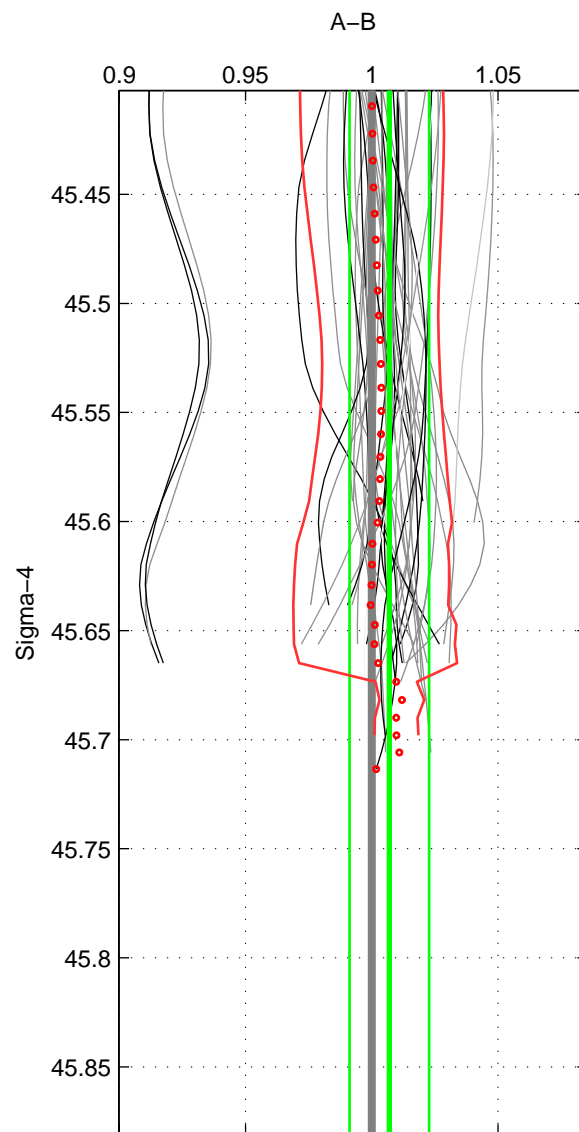

Cruise A (red). Date: Oct 1998 Cruisename: 686-49UP19980916

Cruise B (blue). Date: Jul 2002 Cruisename: 697-49UP20020620

*** "Favourite" values are means of spaces 1 2.

	Offset	O.StDev	Ratio	R.Stdev	Rating
SIGMA:	0.021	0.046	1.007	0.016	5
THETA:	0.020	0.052	1.007	0.018	5
DEPTH:	-0.012	0.011	0.997	0.004	3
FAV.:	0.020	0.049	1.007	0.017	5

Profiles of A: 15
 Profiles of B: 19
 Diff profs : 41
 WMoffset (A-B): 0.020661
 WMoffset stdev: 0.045648
 WMratio (A/B): 1.007
 WMratio stdev: 0.01576

Quality (1-5): 5

Profiles of A: 15
 Profiles of B: 19
 Diff profs : 41
 WMoffset (A-B): 0.019853
 WMoffset stdev: 0.052396
 WMratio (A/B): 1.0067
 WMratio stdev: 0.017843

Quality (1-5): 5

Profiles of A: 15
 Profiles of B: 19
 Diff profs : 41
 WMoffset (A-B): -0.011934
 WMoffset stdev: 0.010755
 WMratio (A/B): 0.99684
 WMratio stdev: 0.0035035

Quality (1-5): 3

Please note that statistics are bad.