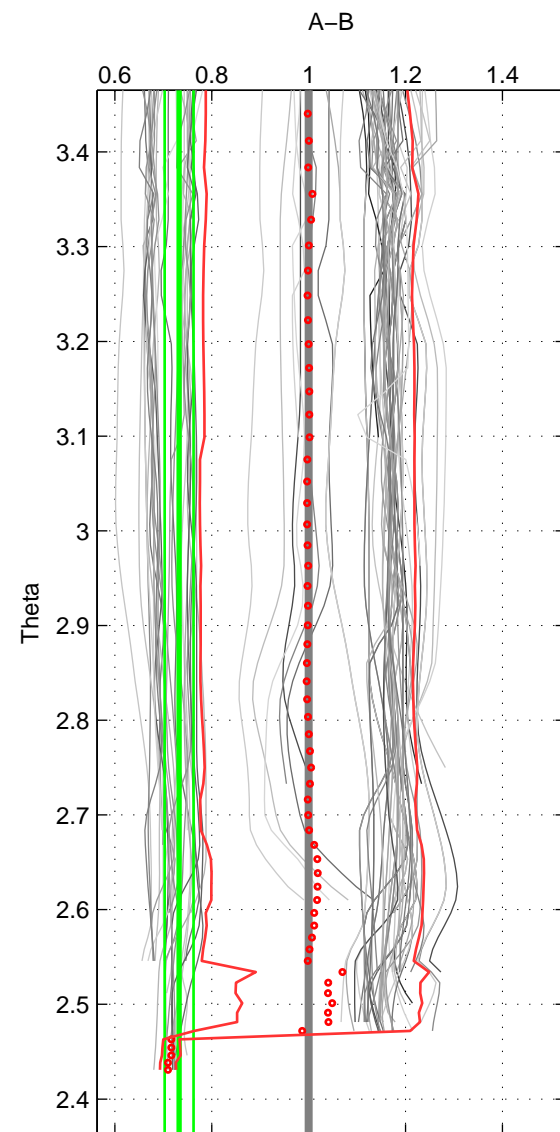

Cruise A (red). Date: Apr 1991 Cruisename: 297-64TR19910408

Cruise B (blue). Date: Jul 1989 Cruisename: 309-74DI19890716

*** "Favourite" values are means of spaces 1 2 3.

	Offset	O.StDev	Ratio	R.Stdev	Rating
SIGMA:	-0.422	0.043	0.728	0.027	4
THETA:	-0.416	0.049	0.732	0.030	4
DEPTH:	0.052	0.111	1.048	0.097	4
FAV.:	-0.262	0.067	0.836	0.051	4

Profiles of A: 27
 Profiles of B: 6
 Diff profs : 83
 WMoffset (A-B): -0.42238
 WMoffset stdev: 0.042993
 WMratio (A/B): 0.72828
 WMratio stdev: 0.026652

Quality (1-5): 4

Profiles of A: 27
 Profiles of B: 6
 Diff profs : 83
 WMoffset (A-B): -0.41577
 WMoffset stdev: 0.0485
 WMratio (A/B): 0.73249
 WMratio stdev: 0.029958

Quality (1-5): 4

Profiles of A: 27
 Profiles of B: 6
 Diff profs : 83
 WMoffset (A-B): 0.052169
 WMoffset stdev: 0.11099
 WMratio (A/B): 1.0476
 WMratio stdev: 0.097095

Quality (1-5): 4