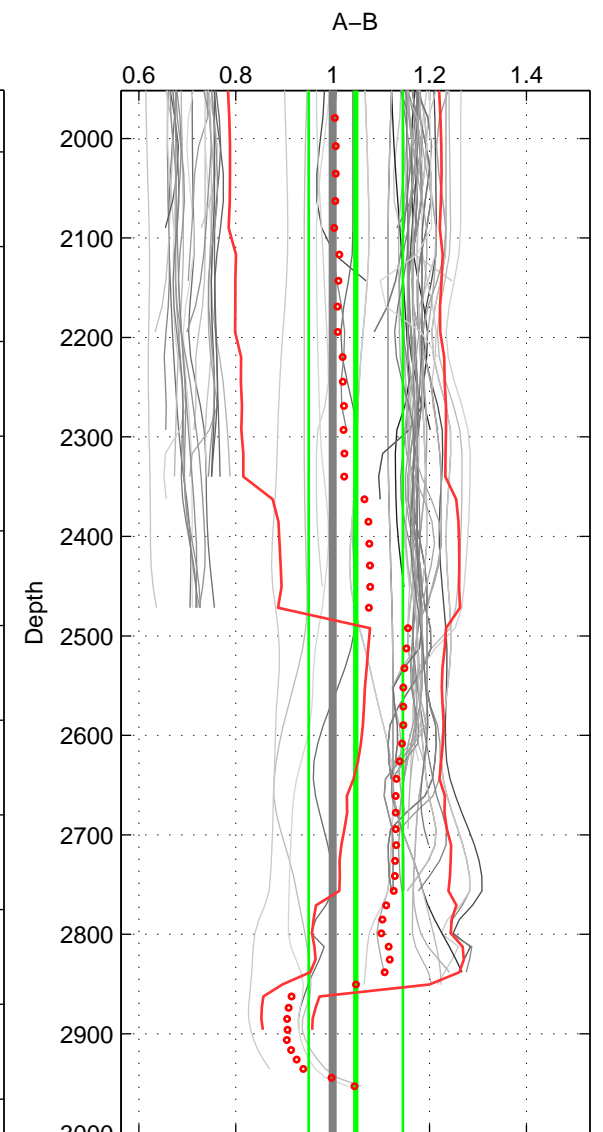

Cruise A (red). Date: Apr 1991 Cruisename: 297-64TR19910408

Cruise B (blue). Date: Jul 1989 Cruisename: 309-74DI19890716

*** "Favourite" values are means of spaces 1 2 3.

	Offset	O.StDev	Ratio	R.Stdev	Rating
SIGMA:	-0.422	0.043	0.728	0.027	4
THETA:	-0.416	0.049	0.732	0.030	4
DEPTH:	0.052	0.111	1.048	0.097	4
FAV.:	-0.262	0.067	0.836	0.051	4

Profiles of A: 27
 Profiles of B: 6
 Diff profs : 83
 WMoffset (A-B): -0.42238
 WMoffset stdev: 0.042993
 WMratio (A/B): 0.72828
 WMratio stdev: 0.026652

Quality (1-5): 4

Profiles of A: 27
 Profiles of B: 6
 Diff profs : 83
 WMoffset (A-B): -0.41577
 WMoffset stdev: 0.0485
 WMratio (A/B): 0.73249
 WMratio stdev: 0.029958

Quality (1-5): 4

Profiles of A: 27
 Profiles of B: 6
 Diff profs : 83
 WMoffset (A-B): 0.052169
 WMoffset stdev: 0.11099
 WMratio (A/B): 1.0476
 WMratio stdev: 0.097095

Quality (1-5): 4