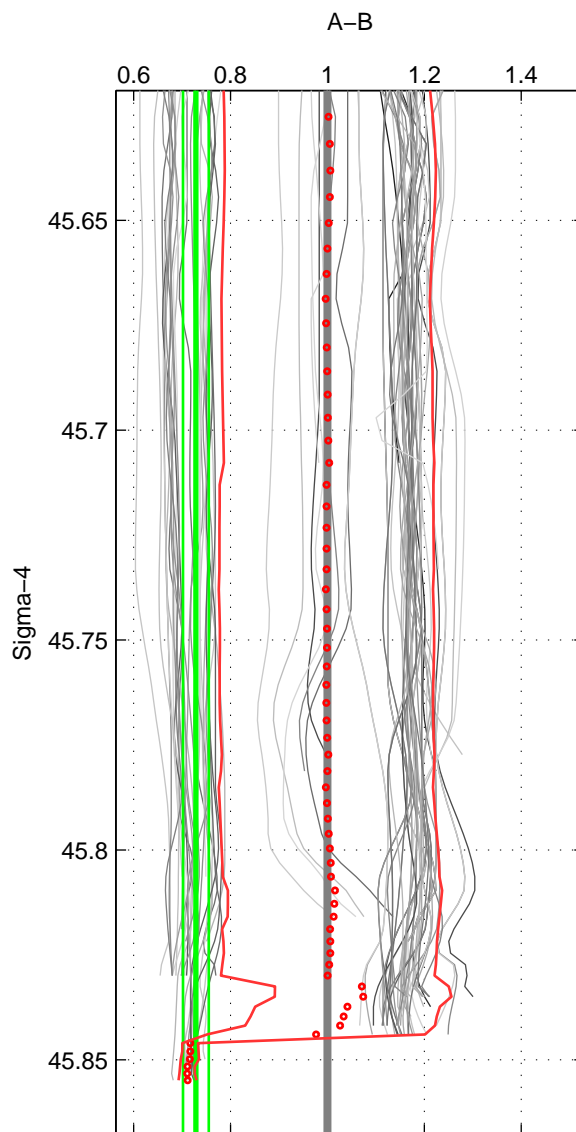

Cruise A (red). Date: Apr 1991 Cruisename: 297-64TR19910408

Cruise B (blue). Date: Jul 1989 Cruisename: 309-74DI19890716

*** "Favourite" values are means of spaces 1 2 3.

	Offset	O.StDev	Ratio	R.Stdev	Rating
SIGMA:	-0.422	0.043	0.728	0.027	4
THETA:	-0.416	0.049	0.732	0.030	4
DEPTH:	0.052	0.111	1.048	0.097	4
FAV.:	-0.262	0.067	0.836	0.051	4

Profiles of A: 27
 Profiles of B: 6
 Diff profs : 83
 WMoffset (A-B): -0.42238
 WMoffset stdev: 0.042993
 WMratio (A/B): 0.72828
 WMratio stdev: 0.026652

Quality (1-5): 4

Profiles of A: 27
 Profiles of B: 6
 Diff profs : 83
 WMoffset (A-B): -0.41577
 WMoffset stdev: 0.0485
 WMratio (A/B): 0.73249
 WMratio stdev: 0.029958

Quality (1-5): 4

Profiles of A: 27
 Profiles of B: 6
 Diff profs : 83
 WMoffset (A-B): 0.052169
 WMoffset stdev: 0.11099
 WMratio (A/B): 1.0476
 WMratio stdev: 0.097095

Quality (1-5): 4