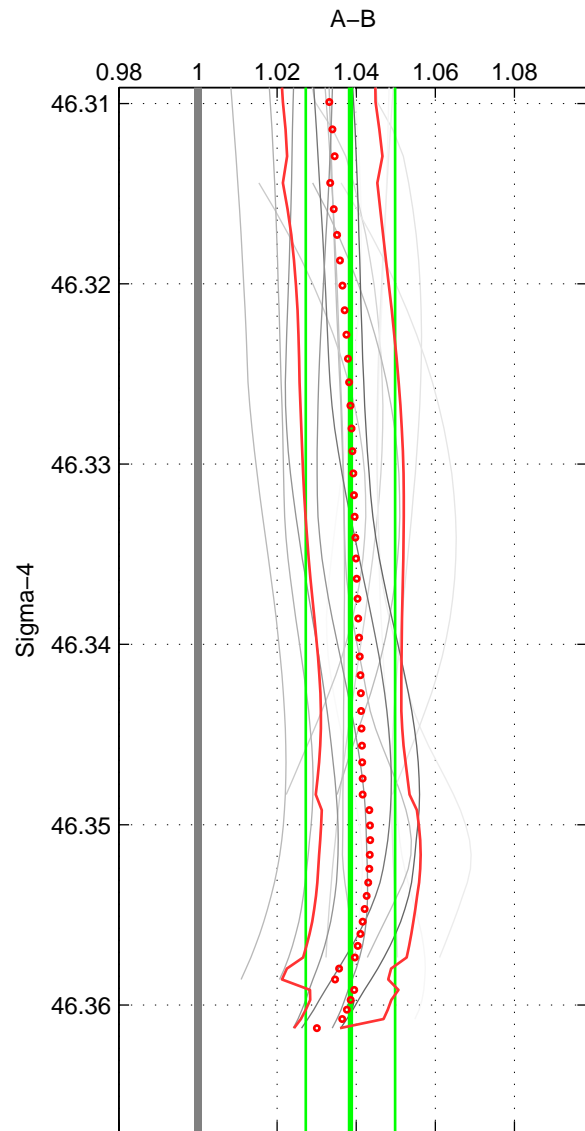

Cruise A (red). Date: Sep 2002 Cruisename: 61-32PZ20020819

Cruise B (blue). Date: Sep 2005 Cruisename: 110-77DN20050819

\*\*\* "Favourite" values are means of spaces 1 2 3.

	Offset	O.StDev	Ratio	R.Stdev	Rating
SIGMA:	0.038	0.011	1.039	0.011	5
THETA:	0.030	0.012	1.031	0.013	5
DEPTH:	0.025	0.010	1.025	0.009	5
FAV.:	0.031	0.011	1.031	0.011	5

Profiles of A: 8  
 Profiles of B: 4  
 Diff profs: 17  
 WMoffset (A-B): 0.037954  
 WMoffset stdev: 0.011003  
 WMratio (A/B): 1.0385  
 WMratio stdev: 0.011308

Quality (1-5): 5

Profiles of A: 8  
 Profiles of B: 4  
 Diff profs: 17  
 WMoffset (A-B): 0.030462  
 WMoffset stdev: 0.012345  
 WMratio (A/B): 1.0308  
 WMratio stdev: 0.012522

Quality (1-5): 5

Profiles of A: 9  
 Profiles of B: 4  
 Diff profs: 19  
 WMoffset (A-B): 0.025385  
 WMoffset stdev: 0.0096007  
 WMratio (A/B): 1.0247  
 WMratio stdev: 0.0094571

Quality (1-5): 5