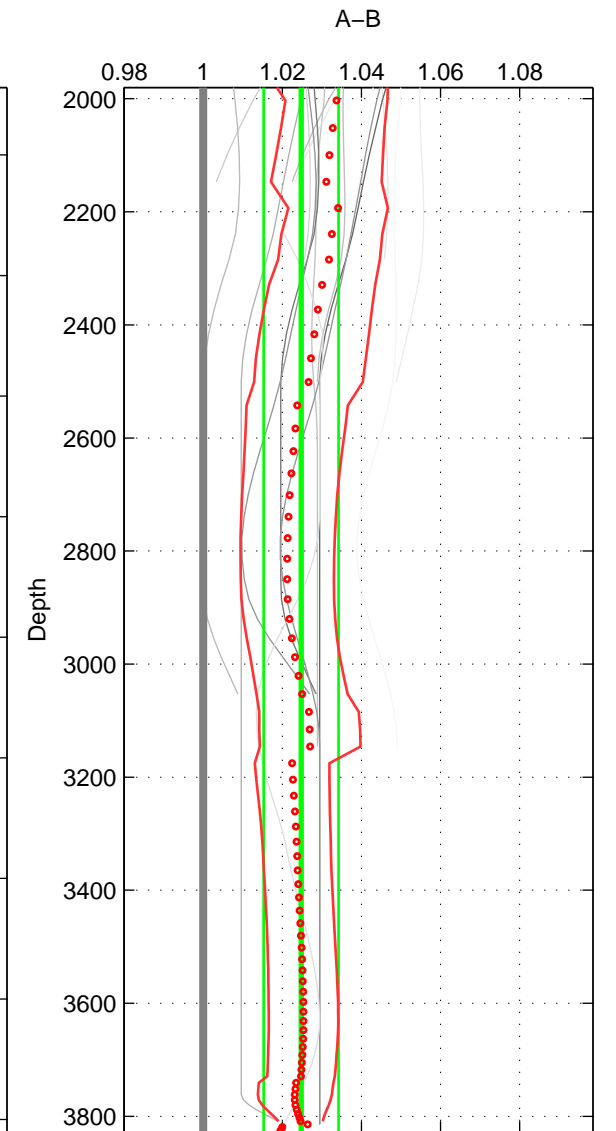

Cruise A (red). Date: Sep 2002 Cruisename: 61-32PZ20020819

Cruise B (blue). Date: Sep 2005 Cruisename: 110-77DN20050819

\*\*\* "Favourite" values are means of spaces 1 2 3.

	Offset	O.StDev	Ratio	R.Stdev	Rating
SIGMA:	0.038	0.011	1.039	0.011	5
THETA:	0.030	0.012	1.031	0.013	5
DEPTH:	0.025	0.010	1.025	0.009	5
FAV.:	0.031	0.011	1.031	0.011	5

Profiles of A: 8  
 Profiles of B: 4  
 Diff profs: 17  
 WMoffset (A-B): 0.037954  
 WMoffset stdev: 0.011003  
 WMratio (A/B): 1.0385  
 WMratio stdev: 0.011308

Quality (1-5): 5

Profiles of A: 8  
 Profiles of B: 4  
 Diff profs: 17  
 WMoffset (A-B): 0.030462  
 WMoffset stdev: 0.012345  
 WMratio (A/B): 1.0308  
 WMratio stdev: 0.012522

Quality (1-5): 5

Profiles of A: 9  
 Profiles of B: 4  
 Diff profs: 19  
 WMoffset (A-B): 0.025385  
 WMoffset stdev: 0.0096007  
 WMratio (A/B): 1.0247  
 WMratio stdev: 0.0094571

Quality (1-5): 5