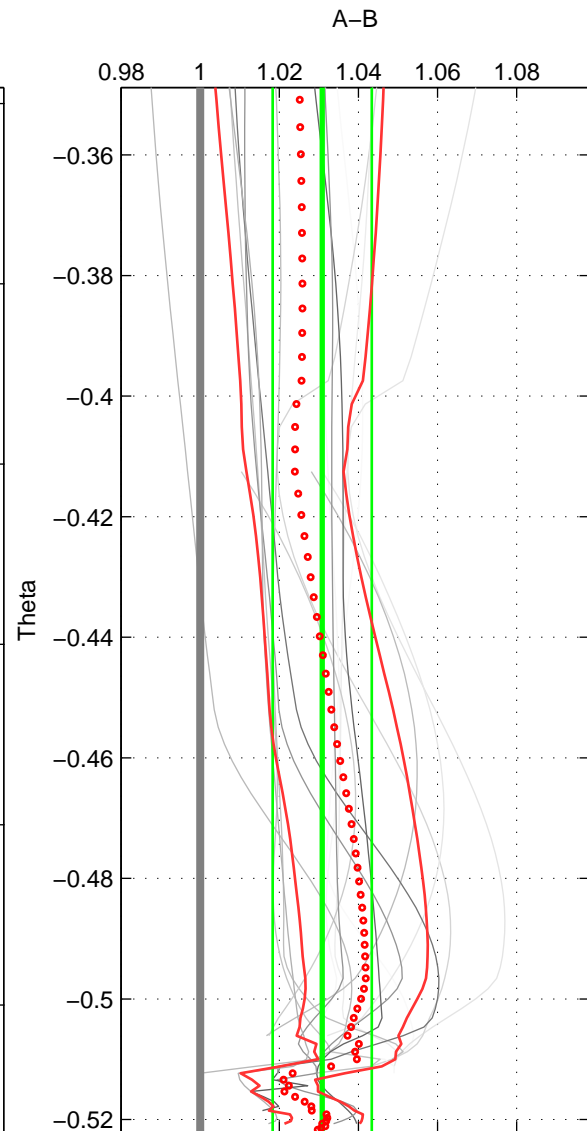

Cruise A (red). Date: Sep 2002 Cruisename: 61-32PZ20020819

Cruise B (blue). Date: Sep 2005 Cruisename: 110-77DN20050819

\*\*\* "Favourite" values are means of spaces 1 2 3.

	Offset	O.StDev	Ratio	R.Stdev	Rating
SIGMA:	0.038	0.011	1.039	0.011	5
THETA:	0.030	0.012	1.031	0.013	5
DEPTH:	0.025	0.010	1.025	0.009	5
FAV.:	0.031	0.011	1.031	0.011	5

Profiles of A: 8  
 Profiles of B: 4  
 Diff profs: 17  
 WMoffset (A-B): 0.037954  
 WMoffset stdev: 0.011003  
 WMratio (A/B): 1.0385  
 WMratio stdev: 0.011308

Quality (1-5): 5

Profiles of A: 8  
 Profiles of B: 4  
 Diff profs: 17  
 WMoffset (A-B): 0.030462  
 WMoffset stdev: 0.012345  
 WMratio (A/B): 1.0308  
 WMratio stdev: 0.012522

Quality (1-5): 5

Profiles of A: 9  
 Profiles of B: 4  
 Diff profs: 19  
 WMoffset (A-B): 0.025385  
 WMoffset stdev: 0.0096007  
 WMratio (A/B): 1.0247  
 WMratio stdev: 0.0094571

Quality (1-5): 5