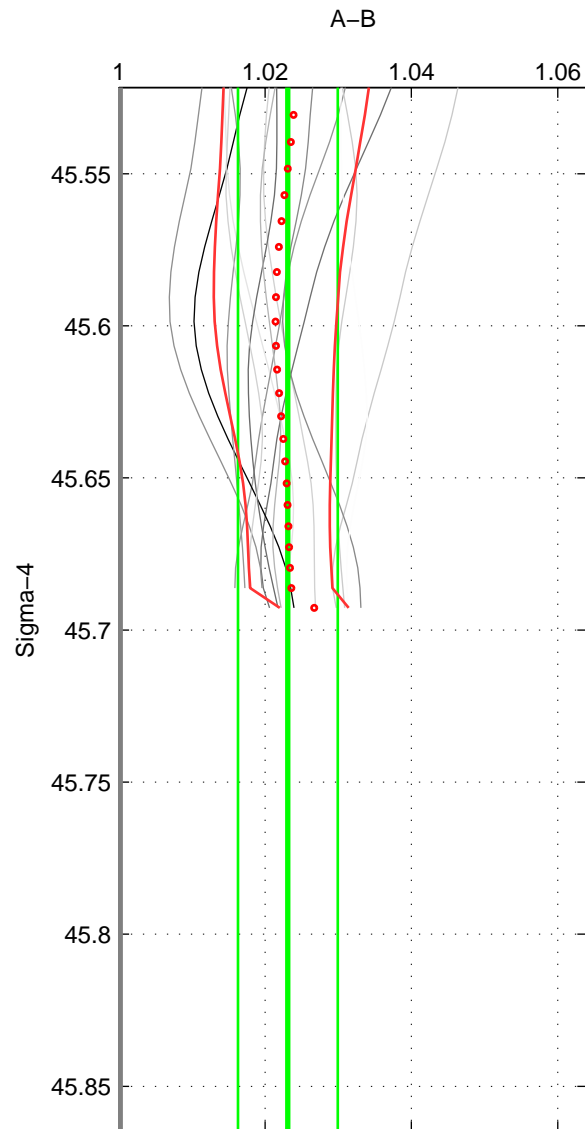

Cruise A (red). Date: Dec 2005 Cruisename: 607-49NZ20051031

Cruise B (blue). Date: Jul 2001 Cruisename: 656-49UF20010710

*** "Favourite" values are means of spaces 1 2.

	Offset	O.StDev	Ratio	R.Stdev	Rating
SIGMA:	0.063	0.018	1.023	0.007	4
THETA:	0.041	0.003	1.016	0.001	4
DEPTH:	0.073	0.005	1.027	0.001	3
FAV.:	0.052	0.010	1.020	0.004	4

Profiles of A: 6
 Profiles of B: 3
 Diff profs: 14
 WMoffset (A-B): 0.062648
 WMoffset stdev: 0.018011
 WMratio (A/B): 1.0231
 WMratio stdev: 0.0068093

Quality (1-5): 4

Profiles of A: 6
 Profiles of B: 3
 Diff profs: 14
 WMoffset (A-B): 0.04067
 WMoffset stdev: 0.0026627
 WMratio (A/B): 1.016
 WMratio stdev: 0.0010489

Quality (1-5): 4

Profiles of A: 6
 Profiles of B: 3
 Diff profs: 14
 WMoffset (A-B): 0.07341
 WMoffset stdev: 0.0047505
 WMratio (A/B): 1.027
 WMratio stdev: 0.0013039

Quality (1-5): 3

Please note that statistics are bad.