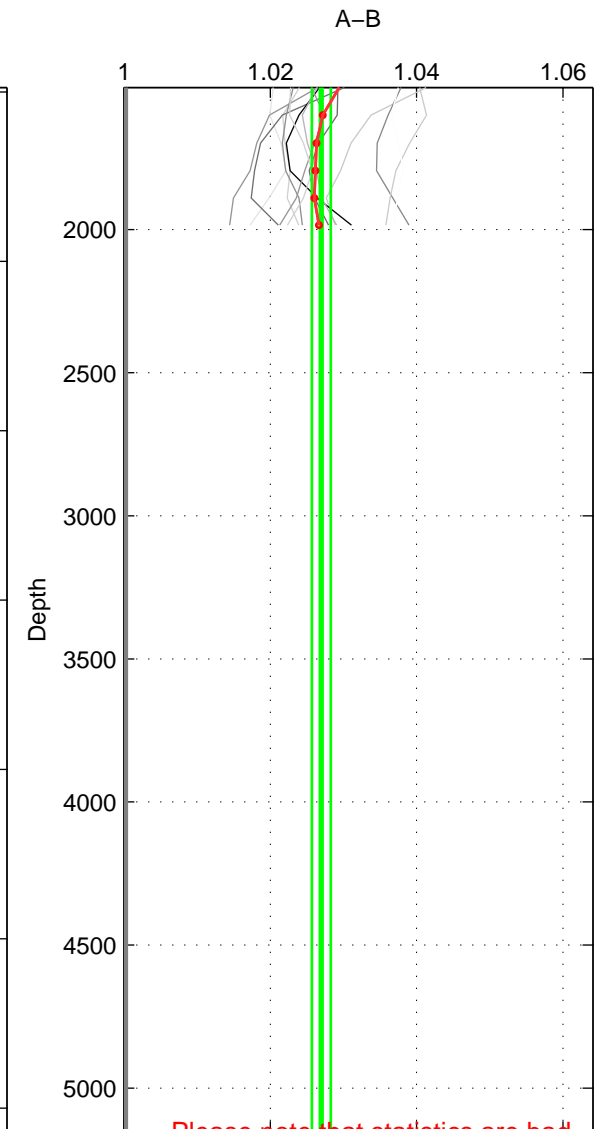

Cruise A (red). Date: Dec 2005 Cruisename: 607-49NZ20051031

Cruise B (blue). Date: Jul 2001 Cruisename: 656-49UF20010710

*** "Favourite" values are means of spaces 1 2.

	Offset	O.StDev	Ratio	R.Stdev	Rating
SIGMA:	0.063	0.018	1.023	0.007	4
THETA:	0.041	0.003	1.016	0.001	4
DEPTH:	0.073	0.005	1.027	0.001	3
FAV.:	0.052	0.010	1.020	0.004	4

Profiles of A: 6
 Profiles of B: 3
 Diff profs: 14
 WMoffset (A-B): 0.062648
 WMoffset stdev: 0.018011
 WMratio (A/B): 1.0231
 WMratio stdev: 0.0068093

Quality (1-5): 4

Profiles of A: 6
 Profiles of B: 3
 Diff profs: 14
 WMoffset (A-B): 0.04067
 WMoffset stdev: 0.0026627
 WMratio (A/B): 1.016
 WMratio stdev: 0.0010489

Quality (1-5): 4

Profiles of A: 6
 Profiles of B: 3
 Diff profs: 14
 WMoffset (A-B): 0.07341
 WMoffset stdev: 0.0047505
 WMratio (A/B): 1.027
 WMratio stdev: 0.0013039

Quality (1-5): 3

Please note that statistics are bad.