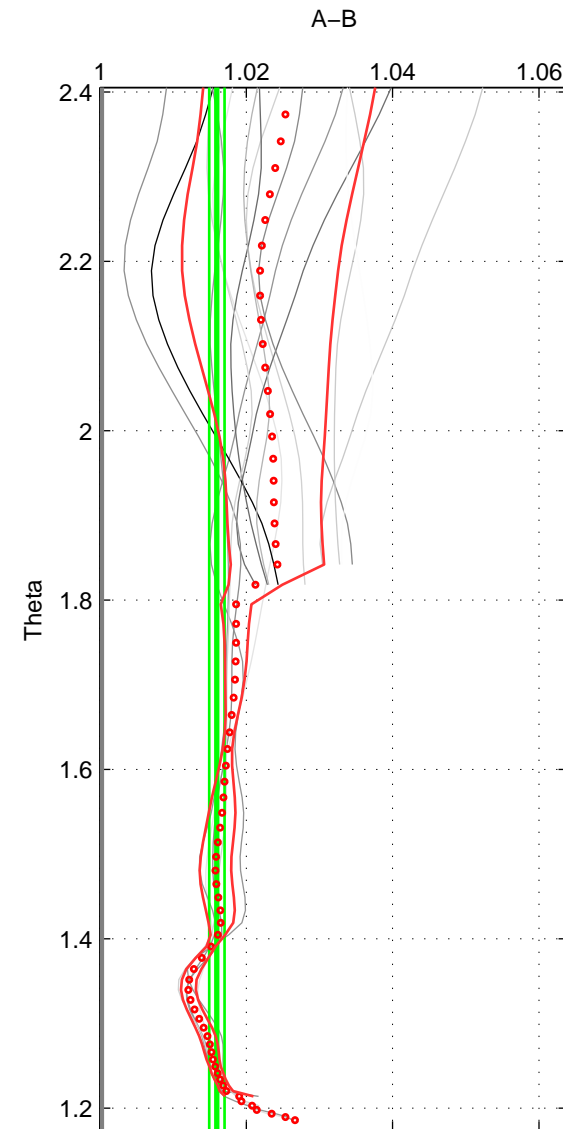

Cruise A (red). Date: Dec 2005 Cruisename: 607-49NZ20051031

Cruise B (blue). Date: Jul 2001 Cruisename: 656-49UF20010710

*** "Favourite" values are means of spaces 1 2.

	Offset	O.StDev	Ratio	R.Stdev	Rating
SIGMA:	0.063	0.018	1.023	0.007	4
THETA:	0.041	0.003	1.016	0.001	4
DEPTH:	0.073	0.005	1.027	0.001	3
FAV.:	0.052	0.010	1.020	0.004	4

Profiles of A: 6
 Profiles of B: 3
 Diff profs: 14
 WMoffset (A-B): 0.062648
 WMoffset stdev: 0.018011
 WMratio (A/B): 1.0231
 WMratio stdev: 0.0068093

Quality (1-5): 4

Profiles of A: 6
 Profiles of B: 3
 Diff profs: 14
 WMoffset (A-B): 0.04067
 WMoffset stdev: 0.0026627
 WMratio (A/B): 1.016
 WMratio stdev: 0.0010489

Quality (1-5): 4

Profiles of A: 6
 Profiles of B: 3
 Diff profs: 14
 WMoffset (A-B): 0.07341
 WMoffset stdev: 0.0047505
 WMratio (A/B): 1.027
 WMratio stdev: 0.0013039

Quality (1-5): 3

Please note that statistics are bad.