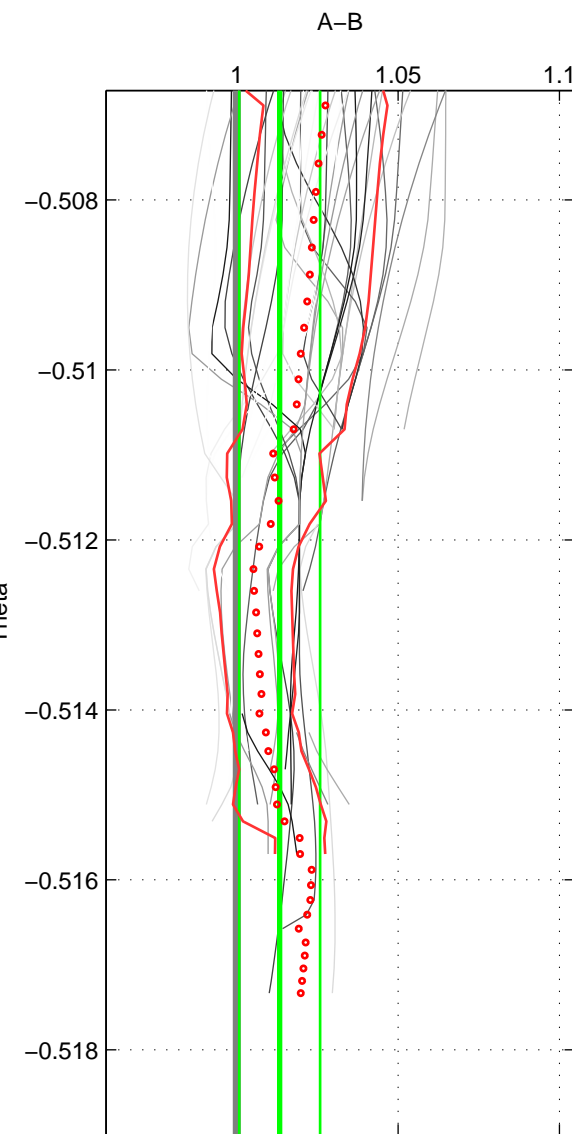

Cruise A (red). Date: Jul 2003 Cruisename: 50-320620030705

Cruise B (blue). Date: Sep 2005 Cruisename: 110-77DN20050819

*** "Favourite" values are means of spaces 1 2 3.

	Offset	O.StDev	Ratio	R.Stdev	Rating
SIGMA:	0.016	0.015	1.016	0.014	4
THETA:	0.014	0.013	1.013	0.013	4
DEPTH:	0.011	0.013	1.011	0.013	4
FAV.:	0.014	0.014	1.013	0.013	4

Profiles of A: 19
 Profiles of B: 4
 Diff profs: 50
 WMoffset (A-B): 0.016451
 WMoffset stdev: 0.014598
 WMratio (A/B): 1.0162
 WMratio stdev: 0.014364

Quality (1-5): 4

Profiles of A: 18
 Profiles of B: 4
 Diff profs: 48
 WMoffset (A-B): 0.013658
 WMoffset stdev: 0.012831
 WMratio (A/B): 1.0133
 WMratio stdev: 0.012536

Quality (1-5): 4

Profiles of A: 19
 Profiles of B: 4
 Diff profs: 50
 WMoffset (A-B): 0.010922
 WMoffset stdev: 0.013425
 WMratio (A/B): 1.0106
 WMratio stdev: 0.013068

Quality (1-5): 4