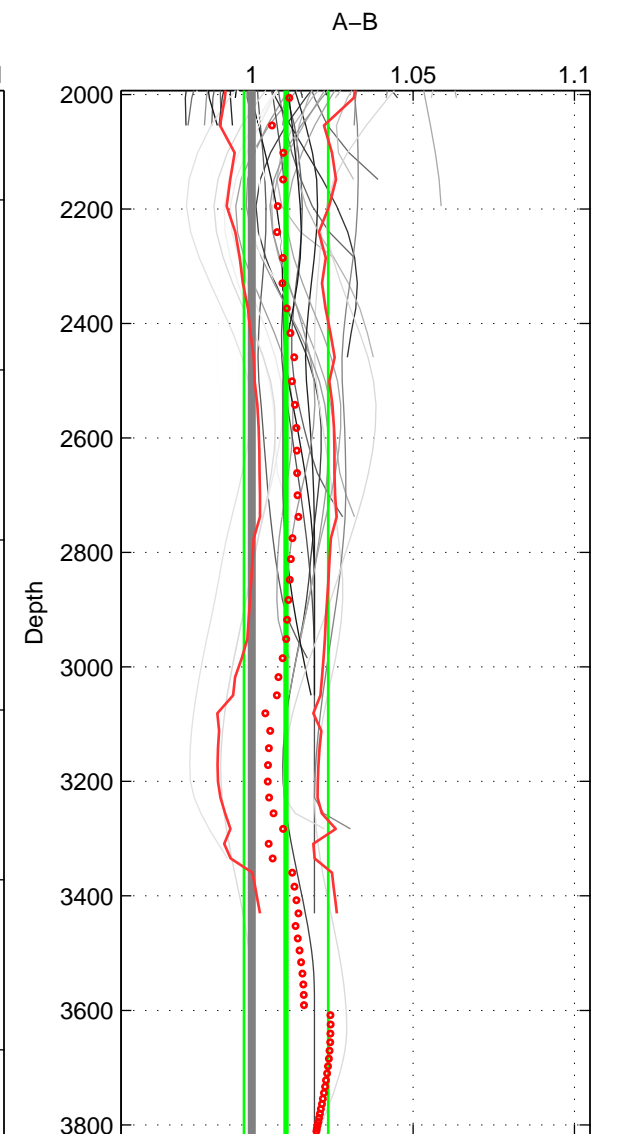

Cruise A (red). Date: Jul 2003 Cruisename: 50-320620030705

Cruise B (blue). Date: Sep 2005 Cruisename: 110-77DN20050819

*** "Favourite" values are means of spaces 1 2 3.

	Offset	O.StDev	Ratio	R.Stdev	Rating
SIGMA:	0.016	0.015	1.016	0.014	4
THETA:	0.014	0.013	1.013	0.013	4
DEPTH:	0.011	0.013	1.011	0.013	4
FAV.:	0.014	0.014	1.013	0.013	4

Profiles of A: 19
 Profiles of B: 4
 Diff profs: 50
 WMoffset (A-B): 0.016451
 WMoffset stdev: 0.014598
 WMratio (A/B): 1.0162
 WMratio stdev: 0.014364

Quality (1-5): 4

Profiles of A: 18
 Profiles of B: 4
 Diff profs: 48
 WMoffset (A-B): 0.013658
 WMoffset stdev: 0.012831
 WMratio (A/B): 1.0133
 WMratio stdev: 0.012536

Quality (1-5): 4

Profiles of A: 19
 Profiles of B: 4
 Diff profs: 50
 WMoffset (A-B): 0.010922
 WMoffset stdev: 0.013425
 WMratio (A/B): 1.0106
 WMratio stdev: 0.013068

Quality (1-5): 4