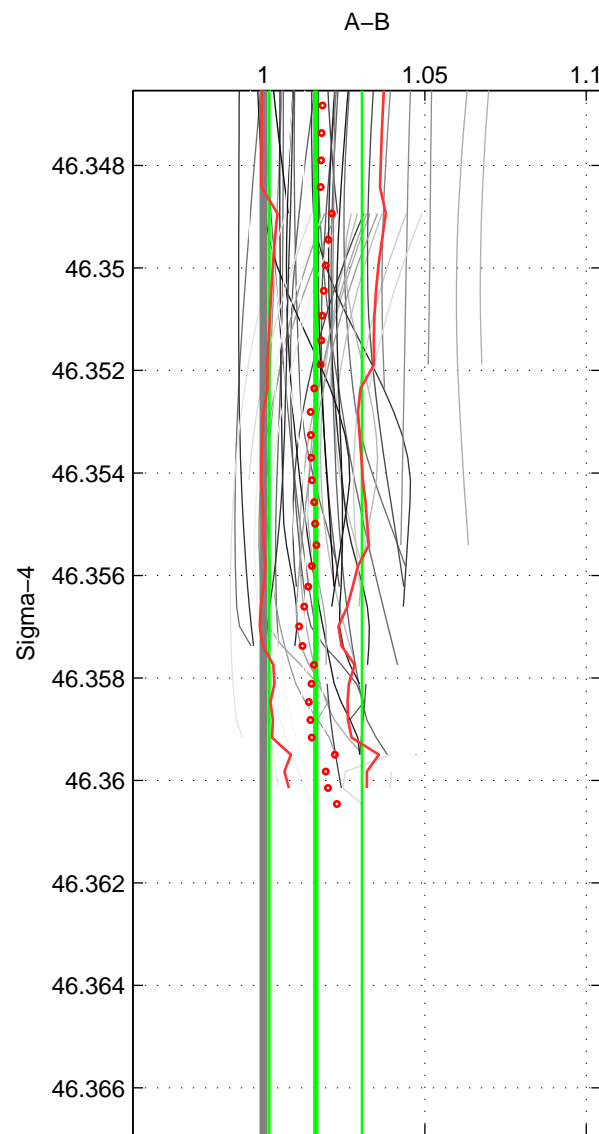

Cruise A (red). Date: Jul 2003 Cruisename: 50-320620030705

Cruise B (blue). Date: Sep 2005 Cruisename: 110-77DN20050819

*** "Favourite" values are means of spaces 1 2 3.

	Offset	O.StDev	Ratio	R.Stdev	Rating
SIGMA:	0.016	0.015	1.016	0.014	4
THETA:	0.014	0.013	1.013	0.013	4
DEPTH:	0.011	0.013	1.011	0.013	4
FAV.:	0.014	0.014	1.013	0.013	4

Profiles of A: 19
 Profiles of B: 4
 Diff profs: 50
 WMoffset (A-B): 0.016451
 WMoffset stdev: 0.014598
 WMratio (A/B): 1.0162
 WMratio stdev: 0.014364

Quality (1-5): 4

Profiles of A: 18
 Profiles of B: 4
 Diff profs: 48
 WMoffset (A-B): 0.013658
 WMoffset stdev: 0.012831
 WMratio (A/B): 1.0133
 WMratio stdev: 0.012536

Quality (1-5): 4

Profiles of A: 19
 Profiles of B: 4
 Diff profs: 50
 WMoffset (A-B): 0.010922
 WMoffset stdev: 0.013425
 WMratio (A/B): 1.0106
 WMratio stdev: 0.013068

Quality (1-5): 4